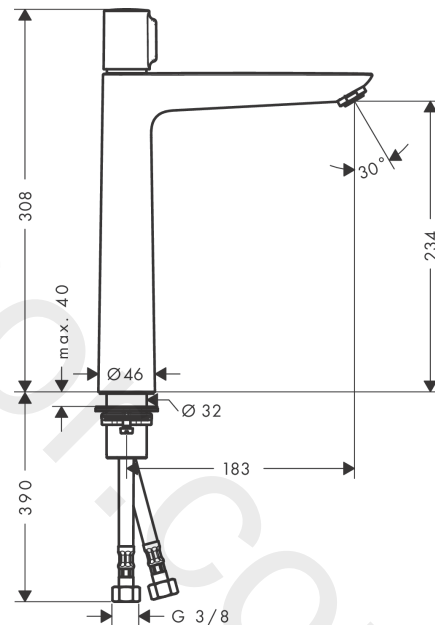

Talis Select E
Basin mixer 240 without waste set
 Finish: **Chrome** Article Number: **71753000**

Description

product features

- ComfortZone 240
- projection: 183 mm
- spout height: 234 mm
- handle variant: cylinder handle
- spray type: normal spray
- maximum flow rate at 3 bar: 5 l/min
- Select cartridge with temperature control
- temperature limitation adjustable
- suitable for continuous flow water heaters
- connection type: G 3/8 connections
- connection dimension: DN15
- EU taxonomy: max. 6 l/min - Substantial Contribution (SC) possible

Article Details

Price excl. VAT

316,67 £

Technology

Product image

Scale drawing

Flowchart

Talis Select E
Basin mixer 240 without waste set
 Finish: **Chrome** Article Number: **71753000**

Exploded Drawing

Year of production: >03/18

Talis Select E
Basin mixer 240 without waste set
 Finish: **Chrome** Article Number: **71753000**

Spare part list

Year of production: >03/18

Pos.	Description	Article Number	Price	PU
1	handle	92525000	£ 79,00	1
2	adapter for handle	92526000	£ 25,00	1
3	nut	92528000	£ 64,00	1
4	O-ring 27x1,5	92527000	£ 13,30	1
5	cartridge, assy	92529000	£ 110,00	1
6	O-Ring 28x2	98194000	£ 3,30	1
7	adapter for cartridge	98866000	£ 35,00	1
8	O-ring 23x2	98398000	£ 3,30	1
9	aerator M24x1 (5 l/min)	13185000	£ 22,30	1
10	flat seal	98749000	£ 6,10	1
11	fixing set (Ø 32)	13961000	£ 25,00	1
12	lever collar	97548000	£ 3,30	1
13	connection hose 600 mm M8x0,75 G3/8	95664000	£ 35,00	1
14	O-ring 7x1,5	98422000	£ 3,30	1
15	non return valve DW 10	96456000	£ 9,00	1
16	filter	92532000	£ 9,00	1
17	sealing set	92533000	£ 3,30	1
a	fixation extension 35 mm	13898000	£ 79,00	1