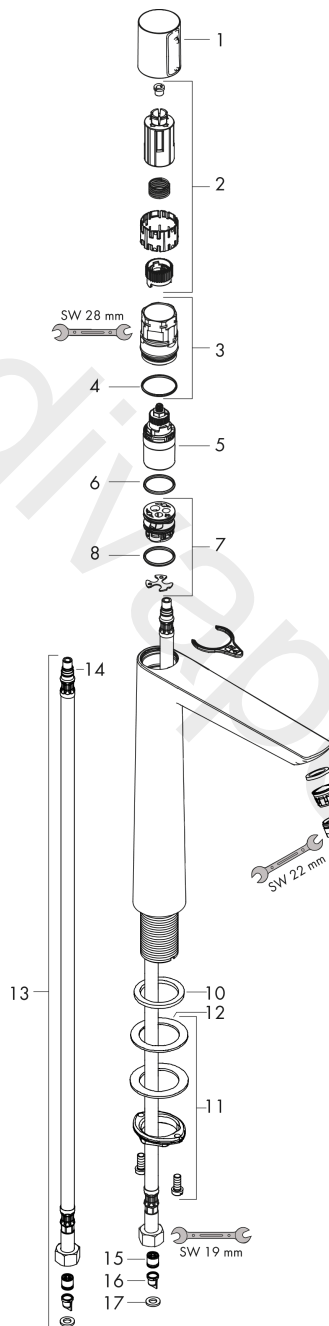

Talis Select E
Basin mixer 240 without waste set
 Finish: **Chrome** Article Number: **71753000**

Description

product features

- ComfortZone 240
- projection: 183 mm
- spout height: 234 mm
- handle variant: cylinder handle
- spray type: normal spray
- maximum flow rate at 3 bar: 5 l/min
- Select cartridge with temperature control
- temperature limitation adjustable
- suitable for continuous flow water heaters
- connection type: G 3/8 connections
- connection dimension: DN15
- EU taxonomy: max. 6 l/min - Substantial Contribution (SC) possible

Article Details

Price excl. VAT

316,67 £

Technology

Product image

Scale drawing

Flowchart

Talis Select E
Basin mixer 240 without waste set
 Finish: **Chrome** Article Number: **71753000**

Exploded Drawing

Year of production: >03/18

Talis Select E
Basin mixer 240 without waste set
 Finish: **Chrome** Article Number: **71753000**

Spare part list

Year of production: >03/18

Pos.	Description	Article Number	Price	PU
1	handle	92525000	£ 79,00	1
2	adapter for handle	92526000	£ 25,00	1
3	nut	92528000	£ 64,00	1
4	O-ring 27x1,5	92527000	£ 13,30	1
5	cartridge, assy	92529000	£ 110,00	1
6	O-Ring 28x2	98194000	£ 3,30	1
7	adapter for cartridge	98866000	£ 35,00	1
8	O-ring 23x2	98398000	£ 3,30	1
9	aerator M24x1 (5 l/min)	13185000	£ 22,30	1
10	flat seal	98749000	£ 6,10	1
11	fixing set (Ø 32)	13961000	£ 25,00	1
12	lever collar	97548000	£ 3,30	1
13	connection hose 600 mm M8x0,75 G3/8	95664000	£ 35,00	1
14	O-ring 7x1,5	98422000	£ 3,30	1
15	non return valve DW 10	96456000	£ 9,00	1
16	filter	92532000	£ 9,00	1
17	sealing set	92533000	£ 3,30	1
a	fixation extension 35 mm	13898000	£ 79,00	1