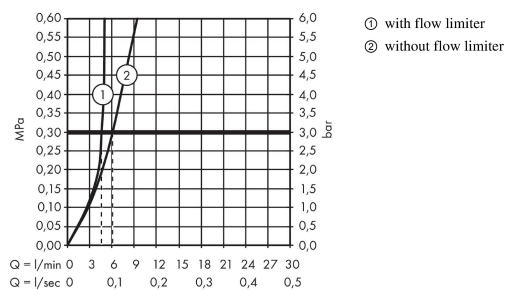

Talis Select E
Basin mixer 240 without waste set
 Finish: **Chrome** Article Number: **71753000**

Description

product features

- ComfortZone 240
- projection: 183 mm
- spout height: 234 mm
- handle variant: cylinder handle
- spray type: normal spray
- maximum flow rate at 3 bar: 5 l/min
- Select cartridge with temperature control
- temperature limitation adjustable
- suitable for continuous flow water heaters
- connection type: G 3/8 connections
- connection dimension: DN15
- EU taxonomy: max. 6 l/min - Substantial Contribution (SC) possible

Article Details

Price excl. VAT

316,67 £

Technology

Product image

Scale drawing

Flowchart

Talis Select E
Basin mixer 240 without waste set
 Finish: **Chrome** Article Number: **71753000**