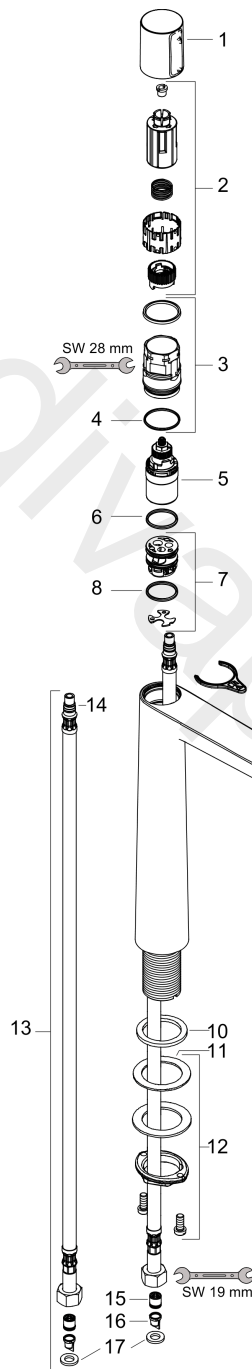

Talis Select E  
 Basin mixer 240 without waste set  
 Surfaces: Article Number: 71753000

Exploded Drawing

Year of production: 01/16 - 02/18

## Talis Select E

Basin mixer 240 without waste set

Surfaces: Article Number: **71753000**

### Spare part list

Year of production: 01/16 - 02/18

Pos.	Description	Article Number	Price	PU
1	handle	92525000	£ 79,00	1
2	adapter for handle	92526000	£ 25,00	1
3	nut	92528000	£ 64,00	1
4	O-ring 27x1,5	92527000	£ 13,30	1
5	cartridge, assy	92529000	£ 110,00	1
6	O-Ring 28x2	98194000	£ 3,30	1
7	adapter for cartridge	98866000	£ 35,00	1
8	O-ring 23x2	98398000	£ 3,30	1
9	aerator M24x1 (5 l/min)	13185000	£ 22,30	1
10	flat seal	98749000	£ 6,10	1
11	lever collar	97548000	£ 3,30	1
12	fixing set (Ø 32)	13961000	£ 25,00	1
13	connection hose 600 mm M8x0,75 G3/8	95664000	£ 35,00	1
14	O-ring 7x1,5	98422000	£ 3,30	1
15	non return valve DW 10	96456000	£ 9,00	1
16	filter	92532000	£ 9,00	1
17	sealing set	92533000	£ 3,30	1
a	fixation extension 35 mm	13898000	£ 79,00	1