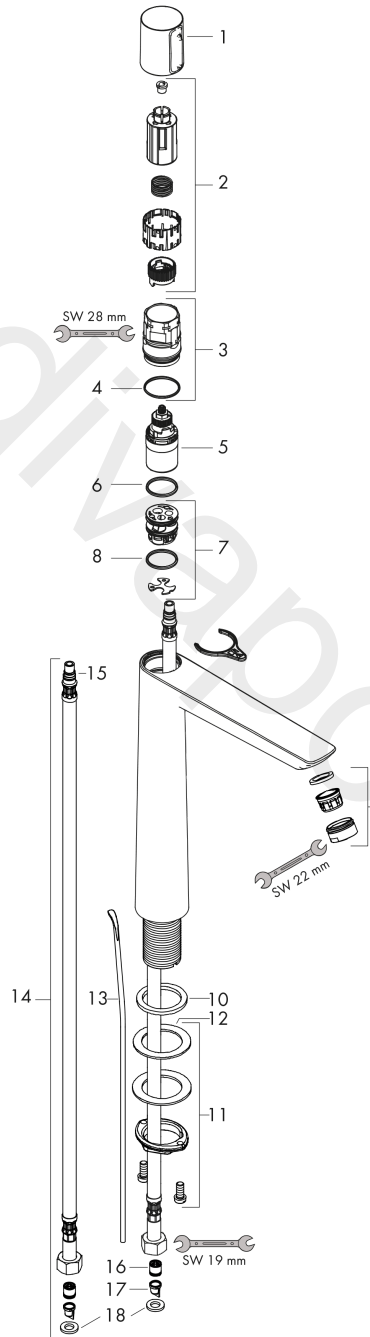

##### product features

- consists of: Basin mixer, waste set
- ComfortZone 240
- projection: 183 mm
- spout height: 234 mm
- handle variant: cylinder handle
- spray type: normal spray
- maximum flow rate at 3 bar: 5 l/min
- Select cartridge with temperature control
- temperature limitation adjustable
- suitable for continuous flow water heaters
- pop-up waste set G 1¼
- material waste set: metal
- connection type: G ¾ connections
- connection dimension: DN15
- EU taxonomy: max. 6 l/min - Substantial Contribution (SC) possible
- WRAS 2205048
- WRAS 2205048 - Approval letter

#### Scale drawing

**Talis Select E**  
**Basin mixer 240 for wash bowls with pop-up waste set**  
 Finish: **Chrome** Article Number: **71752000**

**Flowchart**

**Talis Select E**  
**Basin mixer 240 for wash bowls with pop-up waste set**  
 Finish: **Chrome** Article Number: **71752000**

**Exploded Drawing**

Year of production: >05/18

**Talis Select E**  
**Basin mixer 240 for wash bowls with pop-up waste set**  
 Finish: **Chrome** Article Number: **71752000**

### Spare part list

Year of production: >05/18

Pos.	Description	Article Number	Price	PU
1	handle	92525000	£ 79,00	1
2	adapter for handle	92526000	£ 25,00	1
3	nut	92528000	£ 64,00	1
4	O-ring 27x1,5	92527000	£ 13,30	1
5	cartridge, assy	92529000	£ 110,00	1
6	O-Ring 28x2	98194000	£ 3,30	1
7	adapter for cartridge	98866000	£ 35,00	1
8	O-ring 23x2	98398000	£ 3,30	1
9	aerator M24x1 (5 l/min)	13185000	£ 22,30	1
10	flat seal	98749000	£ 6,10	1
12	fixing set (Ø 32)	13961000	£ 25,00	1
11	lever collar	97548000	£ 3,30	1
13	pull rod	96657000	£ 13,30	1
14	connection hose 600 mm M8x0,75 G3/8	95664000	£ 35,00	1
15	O-ring 7x1,5	98422000	£ 3,30	1
16	non return valve DW 10	96456000	£ 9,00	1
17	filter	92532000	£ 9,00	1
18	sealing set	92533000	£ 3,30	1
a	pop up waste	94139000	£ 96,00	1
b	fixation extension 35 mm	13898000	£ 79,00	1