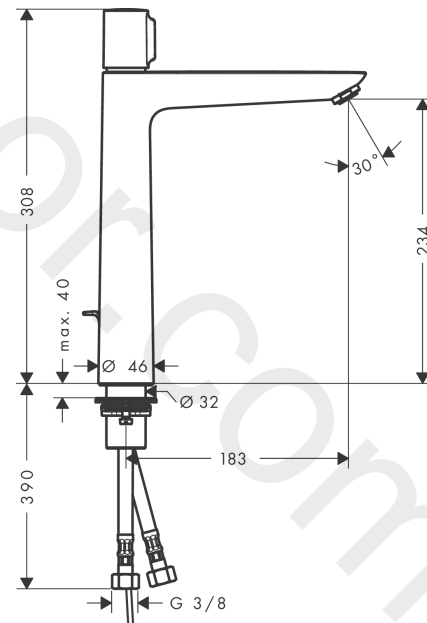

##### product features

- consists of: Basin mixer, waste set
- ComfortZone 240
- projection: 183 mm
- spout height: 234 mm
- handle variant: cylinder handle
- spray type: normal spray
- maximum flow rate at 3 bar: 5 l/min
- Select cartridge with temperature control
- temperature limitation adjustable
- suitable for continuous flow water heaters
- pop-up waste set G 1¼
- material waste set: metal
- connection type: G ¾ connections
- connection dimension: DN15
- EU taxonomy: max. 6 l/min - Substantial Contribution (SC) possible
- WRAS 2205048
- WRAS 2205048 - Approval letter

#### Scale drawing

**Talis Select E**  
**Basin mixer 240 for wash bowls with pop-up waste set**  
 Finish: **Chrome** Article Number: **71752000**

**Flowchart**

**Talis Select E**  
**Basin mixer 240 for wash bowls with pop-up waste set**  
 Finish: **Chrome** Article Number: **71752000**

**Exploded Drawing**

Year of production: >05/18

**Talis Select E**  
**Basin mixer 240 for wash bowls with pop-up waste set**  
 Finish: **Chrome** Article Number: **71752000**

### Spare part list

Year of production: >05/18

Pos.	Description	Article Number	Price	PU
1	handle	92525000	£ 79,00	1
2	adapter for handle	92526000	£ 25,00	1
3	nut	92528000	£ 64,00	1
4	O-ring 27x1,5	92527000	£ 13,30	1
5	cartridge, assy	92529000	£ 110,00	1
6	O-Ring 28x2	98194000	£ 3,30	1
7	adapter for cartridge	98866000	£ 35,00	1
8	O-ring 23x2	98398000	£ 3,30	1
9	aerator M24x1 (5 l/min)	13185000	£ 22,30	1
10	flat seal	98749000	£ 6,10	1
12	fixing set (Ø 32)	13961000	£ 25,00	1
11	lever collar	97548000	£ 3,30	1
13	pull rod	96657000	£ 13,30	1
14	connection hose 600 mm M8x0,75 G3/8	95664000	£ 35,00	1
15	O-ring 7x1,5	98422000	£ 3,30	1
16	non return valve DW 10	96456000	£ 9,00	1
17	filter	92532000	£ 9,00	1
18	sealing set	92533000	£ 3,30	1
a	pop up waste	94139000	£ 96,00	1
b	fixation extension 35 mm	13898000	£ 79,00	1