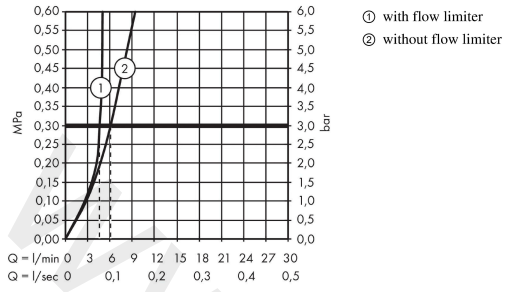

Talis Select E
Basin mixer 240 for wash bowls with pop-up waste set
Finish: **Chrome** Article Number: **71752000**

Flowchart