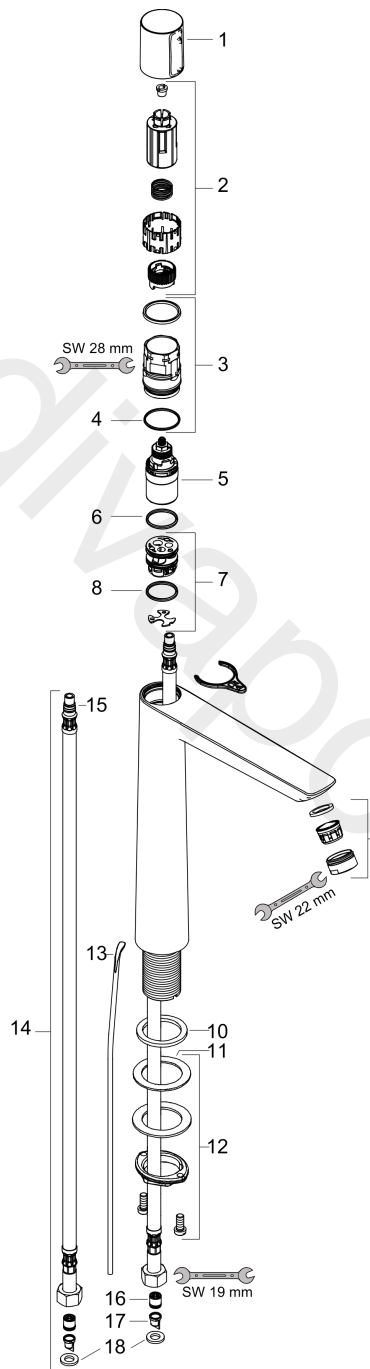

Talis Select E
Basin mixer 240 for wash bowls with pop-up waste set
 Surfaces: Article Number: **71752000**

Exploded Drawing

Year of production: **01/16 - 04/18**

Talis Select E**Basin mixer 240 for wash bowls with pop-up waste set**Surfaces: Article Number: **71752000****Spare part list**Year of production: **01/16 - 04/18**

Pos.	Description	Article Number	Price	PU
1	handle	92525000	£ 79,00	1
2	adapter for handle	92526000	£ 25,00	1
3	nut	92528000	£ 64,00	1
4	O-ring 27x1,5	92527000	£ 13,30	1
5	cartridge, assy	92529000	£ 110,00	1
6	O-Ring 28x2	98194000	£ 3,30	1
7	adapter for cartridge	98866000	£ 35,00	1
8	O-ring 23x2	98398000	£ 3,30	1
9	aerator M24x1 (5 l/min)	13185000	£ 22,30	1
10	flat seal	98749000	£ 6,10	1
11	fixing set (Ø 32)	13961000	£ 25,00	1
12	lever collar	97548000	£ 3,30	1
13	pull rod	96657000	£ 13,30	1
14	connection hose 600 mm M8x0,75 G3/8	95664000	£ 35,00	1
15	O-ring 7x1,5	98422000	£ 3,30	1
16	non return valve DW 10	96456000	£ 9,00	1
17	filter	92532000	£ 9,00	1
18	sealing set	92533000	£ 3,30	1
a	pop up waste	94139000	£ 96,00	1
b	fixation extension 35 mm	13898000	£ 79,00	1