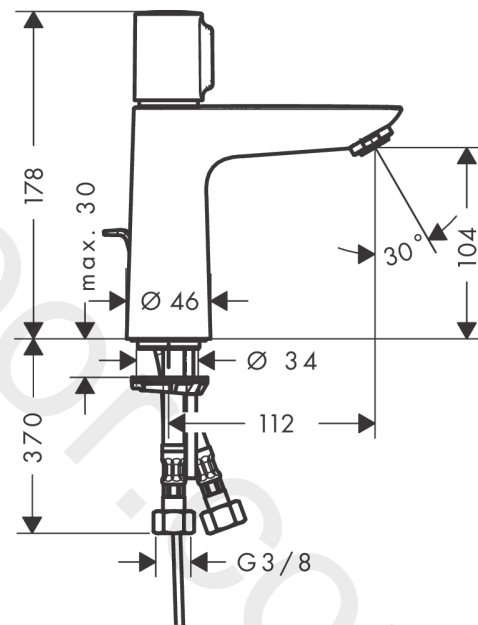

##### product features

- ComfortZone 110
- projection: 112 mm
- spout height: 104 mm
- handle variant: cylinder handle
- spray type: normal spray
- maximum flow rate at 3 bar: 5 l/min
- Select cartridge with temperature control
- temperature limitation adjustable
- suitable for continuous flow water heaters
- connection type: G 3/8 connections
- connection dimension: DN15
- EU taxonomy: max. 6 l/min - Substantial Contribution (SC) possible

#### Scale drawing

Finish: **Chrome** Article Number: **71751000**

**Spare part list**

Year of production: >05/18

Pos.	Description	Article Number	Price	PU
1	handle	92525000	£ 79,00	1
2	adapter for handle	92526000	£ 25,00	1
3	nut	92528000	£ 64,00	1
4	O-ring 27x1,5	92527000	£ 13,30	1
5	cartridge, assy	92529000	£ 110,00	1
6	O-Ring 28x2	98194000	£ 3,30	1
7	adapter for cartridge	98866000	£ 35,00	1
8	O-ring 23x2	98398000	£ 3,30	1
9	aerator M24x1 (5 l/min)	13185000	£ 22,30	1
10	screw M8 x 68	97736000	£ 6,10	1
11	seal Ø 42	98722000	£ 6,10	1
12	fixing set	96016000	£ 35,00	1
13	connection hose 450 mm M8x0,75 G3/8	93405000	£ 43,00	1
14	O-ring 7x1,5	98422000	£ 3,30	1
15	non return valve DW 10	96456000	£ 9,00	1
16	filter	92532000	£ 9,00	1
17	sealing set	92533000	£ 3,30	1