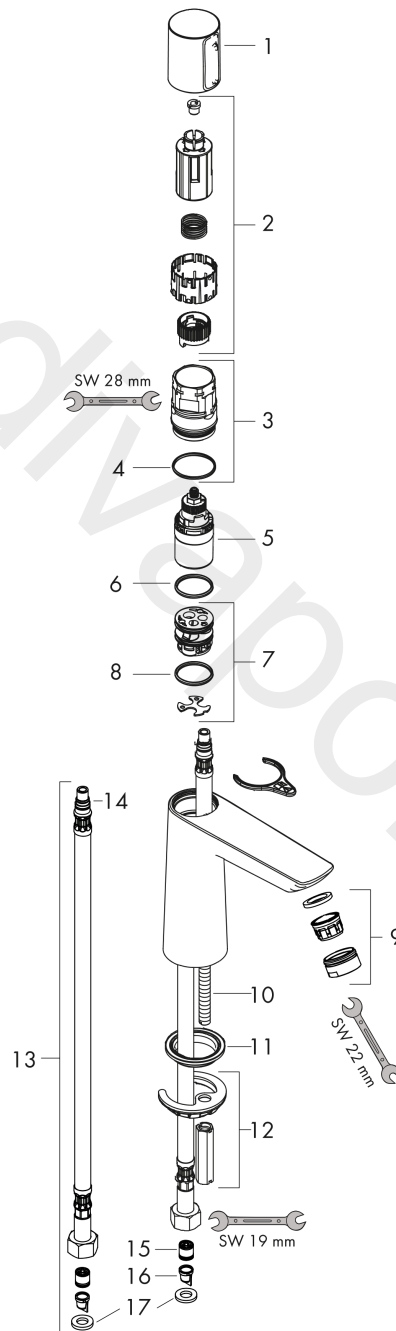

##### product features

- ComfortZone 110
- projection: 112 mm
- spout height: 104 mm
- handle variant: cylinder handle
- spray type: normal spray
- maximum flow rate at 3 bar: 5 l/min
- Select cartridge with temperature control
- temperature limitation adjustable
- suitable for continuous flow water heaters
- connection type: G 3/8 connections
- connection dimension: DN15
- EU taxonomy: max. 6 l/min - Substantial Contribution (SC) possible

#### Scale drawing

#### Flowchart

Talis Select E  
 Basin mixer 110 without waste set  
 Finish: **Chrome** Article Number: **71751000**

Exploded Drawing

Year of production: >05/18

**Talis Select E**

**Basin mixer 110 without waste set**

Finish: **Chrome** Article Number: **71751000**

**Spare part list**

Year of production: >05/18

Pos.	Description	Article Number	Price	PU
1	handle	92525000	£ 79,00	1
2	adapter for handle	92526000	£ 25,00	1
3	nut	92528000	£ 64,00	1
4	O-ring 27x1,5	92527000	£ 13,30	1
5	cartridge, assy	92529000	£ 110,00	1
6	O-Ring 28x2	98194000	£ 3,30	1
7	adapter for cartridge	98866000	£ 35,00	1
8	O-ring 23x2	98398000	£ 3,30	1
9	aerator M24x1 (5 l/min)	13185000	£ 22,30	1
10	screw M8 x 68	97736000	£ 6,10	1
11	seal Ø 42	98722000	£ 6,10	1
12	fixing set	96016000	£ 35,00	1
13	connection hose 450 mm M8x0,75 G3/8	93405000	£ 43,00	1
14	O-ring 7x1,5	98422000	£ 3,30	1
15	non return valve DW 10	96456000	£ 9,00	1
16	filter	92532000	£ 9,00	1
17	sealing set	92533000	£ 3,30	1