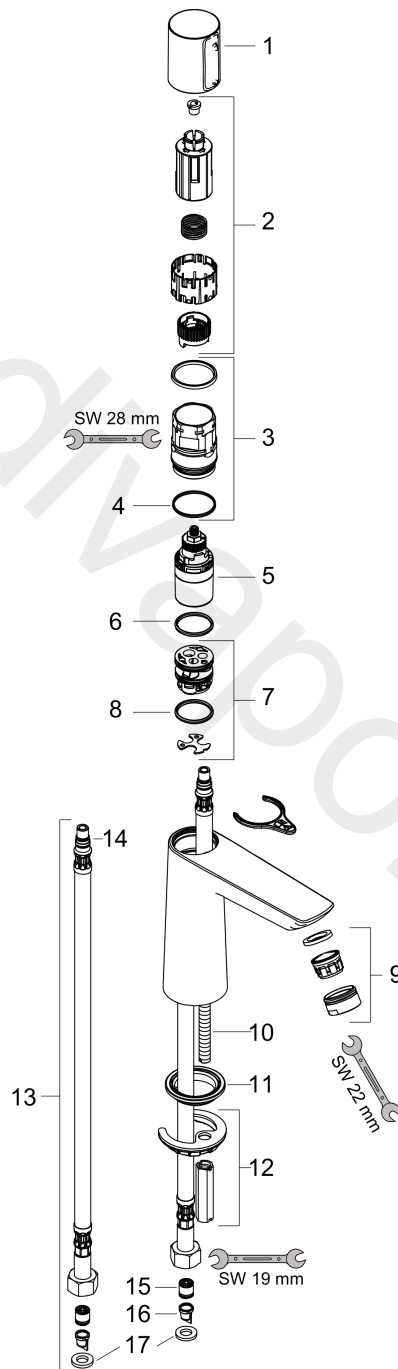

Talis Select E
Basin mixer 110 without waste set
 Surfaces: Article Number: **71751000**

Exploded Drawing

Year of production: **01/16 - 04/18**

Talis Select E

Basin mixer 110 without waste set

Surfaces: Article Number: **71751000**

Spare part list

Year of production: **01/16 - 04/18**

Pos.	Description	Article Number	Price	PU
1	handle	92525000	£ 79,00	1
2	adapter for handle	92526000	£ 25,00	1
3	nut	92528000	£ 64,00	1
4	O-ring 27x1,5	92527000	£ 13,30	1
5	cartridge, assy	92529000	£ 110,00	1
6	O-Ring 28x2	98194000	£ 3,30	1
7	adapter for cartridge	98866000	£ 35,00	1
8	O-ring 23x2	98398000	£ 3,30	1
9	aerator M24x1 (5 l/min)	13185000	£ 22,30	1
10	screw M8 x 68	97736000	£ 6,10	1
11	seal Ø 42	98722000	£ 6,10	1
12	fixing set	96016000	£ 35,00	1
13	connection hose 450 mm M8x0,75 G3/8	93405000	£ 43,00	1
14	O-ring 7x1,5	98422000	£ 3,30	1
15	non return valve DW 10	96456000	£ 9,00	1
16	filter	92532000	£ 9,00	1
17	sealing set	92533000	£ 3,30	1