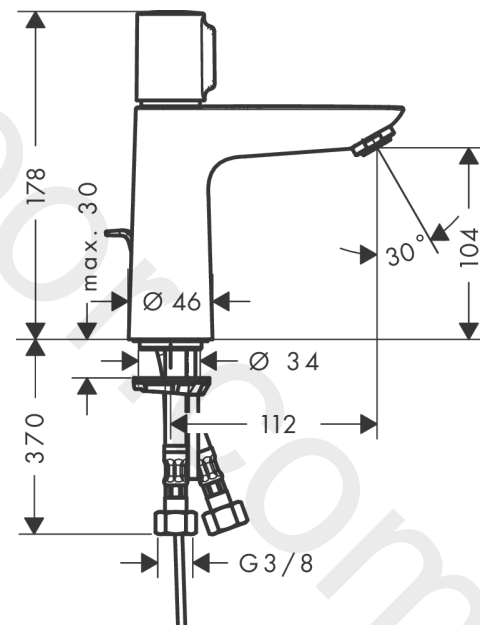

Scale drawing