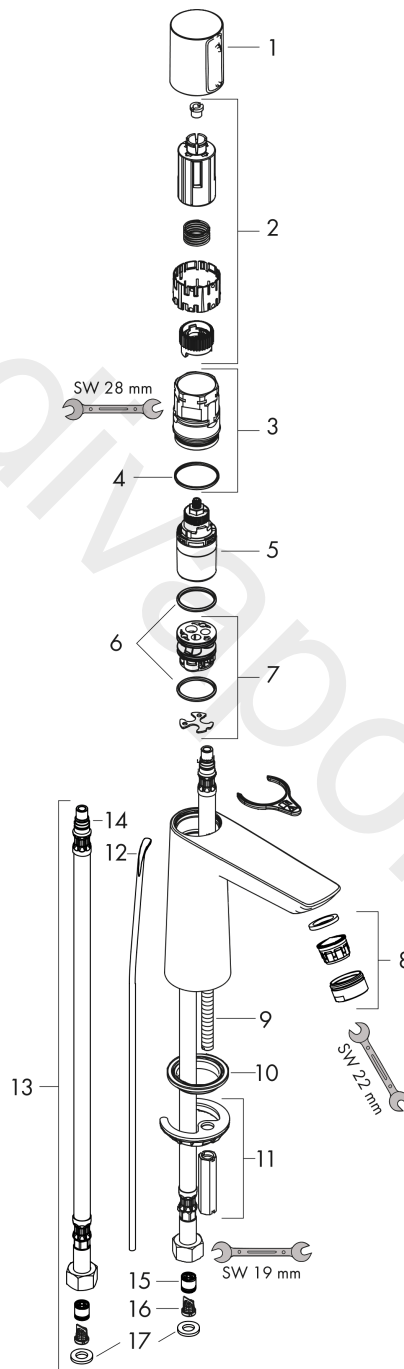

Talis Select E
Basin mixer 110 with pop-up waste set
 Finish: **Chrome** Article Number: **71750000**

Description

product features

- consists of: Basin mixer, waste set
- ComfortZone 110
- projection: 112 mm
- spout height: 104 mm
- handle variant: cylinder handle
- spray type: normal spray
- maximum flow rate at 3 bar: 5 l/min
- Select cartridge with temperature control
- temperature limitation adjustable
- suitable for continuous flow water heaters
- pop-up waste set G 1¼
- material waste set: metal
- connection type: G ¾ connections
- connection dimension: DN15
- WRAS 2205048
- WRAS 2205048 - Approval letter

Flowchart

www.divapor.com

Talis Select E
 Basin mixer 110 with pop-up waste set
 Finish: **Chrome** Article Number: **71750000**

Exploded Drawing

Year of production: >03/18

Talis Select E
Basin mixer 110 with pop-up waste set
 Finish: **Chrome** Article Number: **71750000**

Spare part list

Year of production: >03/18

| Pos. | Description | Article Number | Price | PU |
|------|-------------------------------------|----------------|----------|----|
| 1 | handle | 92525000 | £ 79,00 | 1 |
| 2 | adapter for handle | 92526000 | £ 25,00 | 1 |
| 3 | nut | 92528000 | £ 64,00 | 1 |
| 4 | O-ring 27x1,5 | 92527000 | £ 13,30 | 1 |
| 5 | cartridge, assy | 92529000 | £ 110,00 | 1 |
| 6 | adapter for cartridge | 98866000 | £ 35,00 | 1 |
| 7 | O-ring 23x2 | 98398000 | £ 3,30 | 1 |
| 8 | aerator M24x1 (5 l/min) | 13185000 | £ 22,30 | 1 |
| 9 | screw M8 x 68 | 97736000 | £ 6,10 | 1 |
| 10 | seal Ø 42 | 98722000 | £ 6,10 | 1 |
| 11 | fixing set | 96016000 | £ 35,00 | 1 |
| 12 | pull rod | 96657000 | £ 13,30 | 1 |
| 13 | connection hose 450 mm M8x0,75 G3/8 | 93405000 | £ 43,00 | 1 |
| 14 | O-ring 7x1,5 | 98422000 | £ 3,30 | 1 |
| 15 | non return valve DW 10 | 96456000 | £ 9,00 | 1 |
| 16 | filter | 92532000 | £ 9,00 | 1 |
| 17 | sealing set | 92533000 | £ 3,30 | 1 |
| a | pop up waste | 94139000 | £ 96,00 | 1 |