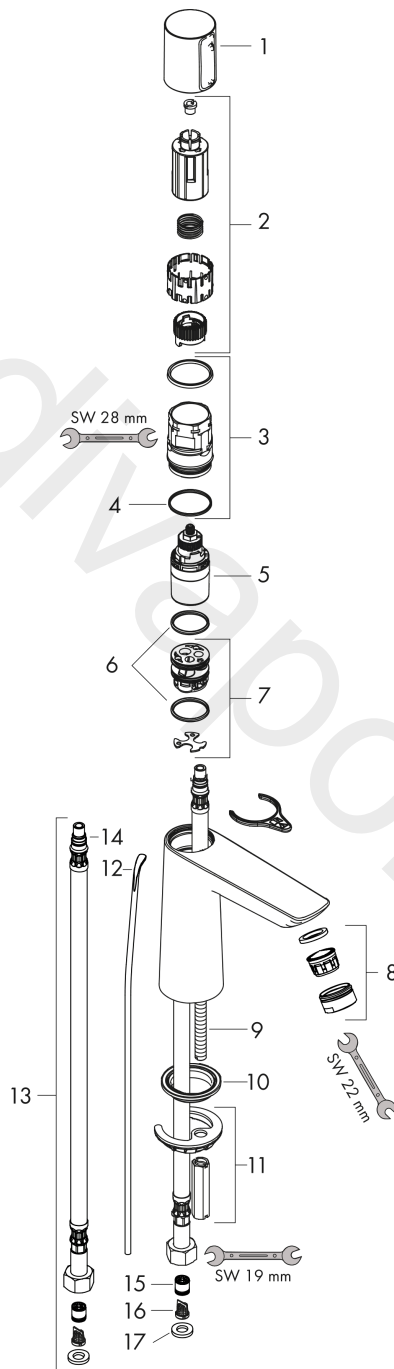

Talis Select E
Basin mixer 110 with pop-up waste set
 Surfaces: Article Number: **71750000**

Exploded Drawing

Year of production: **01/16 - 02/18**

Talis Select E
Basin mixer 110 with pop-up waste set
 Surfaces: Article Number: **71750000**

Spare part list

Year of production: 01/16 - 02/18

Pos.	Description	Article Number	Price	PU
1	handle	92525000	£ 79,00	1
2	adapter for handle	92526000	£ 25,00	1
3	nut	92528000	£ 64,00	1
4	O-ring 27x1,5	92527000	£ 13,30	1
5	cartridge, assy	92529000	£ 110,00	1
6	adapter for cartridge	98866000	£ 35,00	1
7	O-ring 23x2	98398000	£ 3,30	1
8	aerator M24x1 (5 l/min)	13185000	£ 22,30	1
9	screw M8 x 68	97736000	£ 6,10	1
10	seal Ø 42	98722000	£ 6,10	1
11	fixing set	96016000	£ 35,00	1
12	pull rod	96657000	£ 13,30	1
13	connection hose 450 mm M8x0,75 G3/8	93405000	£ 43,00	1
14	O-ring 7x1,5	98422000	£ 3,30	1
15	filter	92532000	£ 9,00	1
16	non return valve DW 10	96456000	£ 9,00	1
17	sealing set	92533000	£ 3,30	1
a	pop up waste	94139000	£ 96,00	1