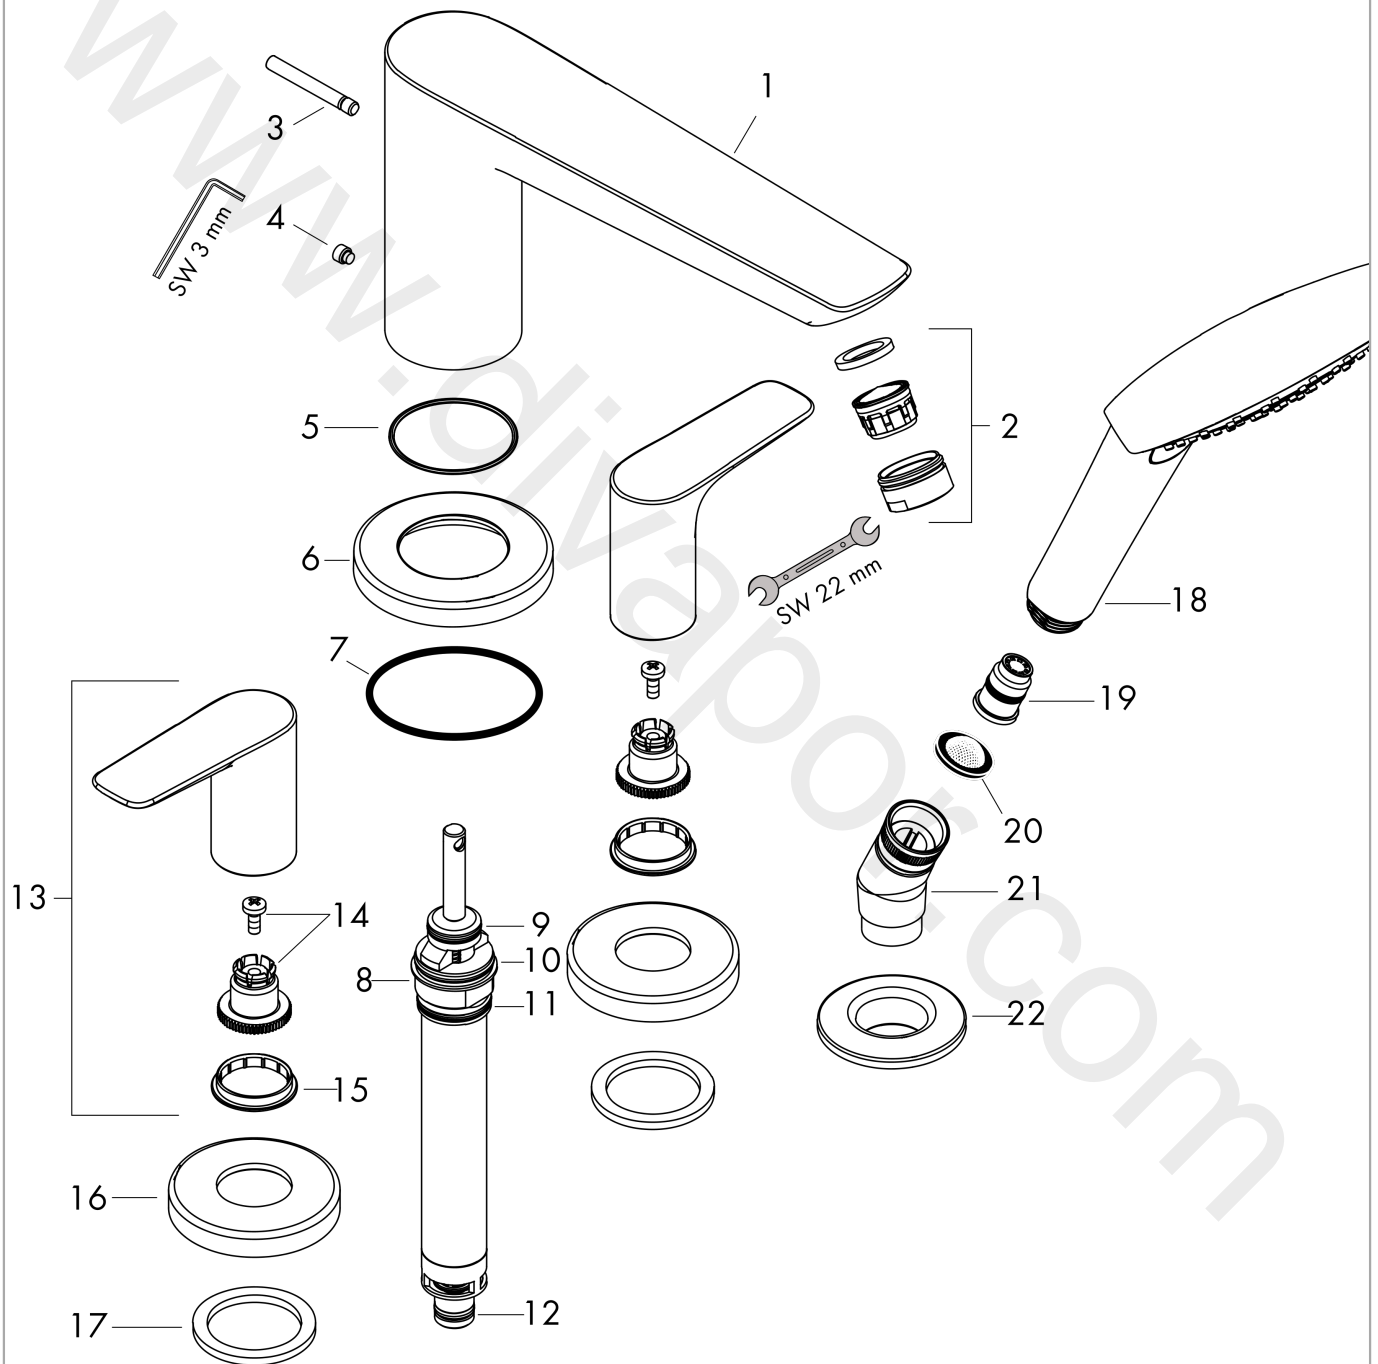

Talis E

4-hole rim mounted bath mixer

Finish: **Polished Gold Optic** Article Number: **71748997**

Description

product features

- consists of: 4-hole rim mounted bath mixer, hand shower, shower holder
- projection: 111 mm
- maximum flow rate at 3 bar: 22 l/min
- non-return valve
- protected against backflow, according to DIN EN 1717
- connection dimension: DN15
- installation on bath rim

Technology

Product image

Scale drawing

Flowchart

Talis E
4-hole rim mounted bath mixer
 Finish: **Polished Gold Optic** Article Number: **71748997**

Exploded Drawing

Year of production: >03/20

Talis E

4-hole rim mounted bath mixer

Finish: **Polished Gold Optic** Article Number: **71748997**

Spare part list

Year of production: >03/20

Pos.	Description	Article Number	Price	PU
1	spout cpl.	92780990	£ 420,00	1
2	aerator M24x1 (30 l/min)	96512990	£ 25,00	1
3	diverter knob	98707990	-	1
4	hollow set screw M6x6	97660000	£ 3,30	1
5	O-ring 41x1,5	98168000	£ 3,30	1
6	escutcheon Ø 70 mm	97779990	£ 118,00	1
7	O-ring 58x3	98202000	£ 3,30	1
8	selector assy	96775000	£ 79,00	1
9	O-Ring 14x2,5	98189000	£ 3,30	1
10	O-Ring 23x2,5	98183000	£ 3,30	1
11	O-Ring 22x2	98185000	£ 3,30	1
12	O-ring 9x2,5	98217000	£ 3,30	1
13	handle	92779990	£ 96,00	1
14	handle fixing set	94184000	£ 6,10	1
15	set of color-rings cold / hot water	95819000	£ 13,30	1
16	escutcheon	31098990	£ 64,00	1
17	flat seal	98749000	£ 6,10	1
18	back flow preventor cartridge	93339000	£ 20,50	1
19	filter packing	94246000	£ 3,30	1
20	-	26815XXX	> £ 60,00	-
21	escutcheon Ø 52 mm	97159990	£ 76,00	1
22	shower holder	28071990	£ 64,00	1