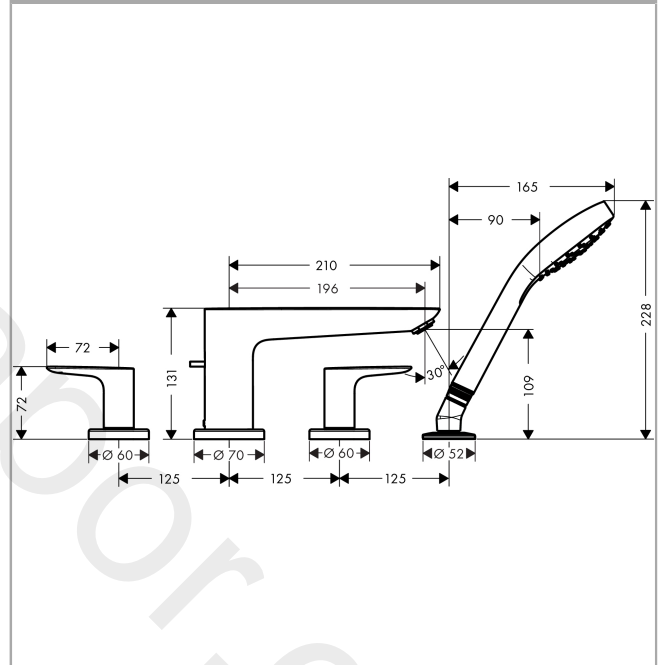

Talis E

4-hole rim mounted bath mixer

Finish: **Polished Gold Optic** Article Number: **71748997**

Description

product features

- consists of: 4-hole rim mounted bath mixer, hand shower, shower holder
- projection: 111 mm
- maximum flow rate at 3 bar: 22 l/min
- non-return valve
- protected against backflow, according to DIN EN 1717
- connection dimension: DN15
- installation on bath rim

Technology

Product image

Scale drawing

Flowchart

Talis E
4-hole rim mounted bath mixer
 Finish: **Polished Gold Optic** Article Number: **71748997**

Exploded Drawing

Year of production: >03/20

Talis E

4-hole rim mounted bath mixer

Finish: **Polished Gold Optic** Article Number: **71748997**

Spare part list

Year of production: >03/20

Pos.	Description	Article Number	Price	PU
1	spout cpl.	92780990	£ 420,00	1
2	aerator M24x1 (30 l/min)	96512990	£ 25,00	1
3	diverter knob	98707990	-	1
4	hollow set screw M6x6	97660000	£ 3,30	1
5	O-ring 41x1,5	98168000	£ 3,30	1
6	escutcheon Ø 70 mm	97779990	£ 118,00	1
7	O-ring 58x3	98202000	£ 3,30	1
8	selector assy	96775000	£ 79,00	1
9	O-Ring 14x2,5	98189000	£ 3,30	1
10	O-Ring 23x2,5	98183000	£ 3,30	1
11	O-Ring 22x2	98185000	£ 3,30	1
12	O-ring 9x2,5	98217000	£ 3,30	1
13	handle	92779990	£ 96,00	1
14	handle fixing set	94184000	£ 6,10	1
15	set of color-rings cold / hot water	95819000	£ 13,30	1
16	escutcheon	31098990	£ 64,00	1
17	flat seal	98749000	£ 6,10	1
18	back flow preventor cartridge	93339000	£ 20,50	1
19	filter packing	94246000	£ 3,30	1
20	-	26815XXX	> £ 60,00	-
21	escutcheon Ø 52 mm	97159990	£ 76,00	1
22	shower holder	28071990	£ 64,00	1