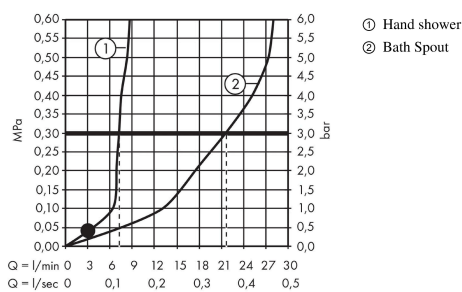

Talis E

4-hole rim mounted bath mixer

Finish: **Polished Gold Optic** Article Number: **71748997**

Description

product features

- consists of: 4-hole rim mounted bath mixer, hand shower, shower holder
- projection: 111 mm
- maximum flow rate at 3 bar: 22 l/min
- non-return valve
- protected against backflow, according to DIN EN 1717
- connection dimension: DN15
- installation on bath rim

Technology

Product image

Scale drawing

Flowchart

Talis E
4-hole rim mounted bath mixer
 Finish: **Polished Gold Optic** Article Number: **71748997**

Exploded Drawing

Year of production: >03/20

Talis E

4-hole rim mounted bath mixer

Finish: **Polished Gold Optic** Article Number: **71748997**

Spare part list

Year of production: >03/20

Pos.	Description	Article Number	Price	PU
1	spout cpl.	92780990	£ 420,00	1
2	aerator M24x1 (30 l/min)	96512990	£ 25,00	1
3	diverter knob	98707990	-	1
4	hollow set screw M6x6	97660000	£ 3,30	1
5	O-ring 41x1,5	98168000	£ 3,30	1
6	escutcheon Ø 70 mm	97779990	£ 118,00	1
7	O-ring 58x3	98202000	£ 3,30	1
8	selector assy	96775000	£ 79,00	1
9	O-Ring 14x2,5	98189000	£ 3,30	1
10	O-Ring 23x2,5	98183000	£ 3,30	1
11	O-Ring 22x2	98185000	£ 3,30	1
12	O-ring 9x2,5	98217000	£ 3,30	1
13	handle	92779990	£ 96,00	1
14	handle fixing set	94184000	£ 6,10	1
15	set of color-rings cold / hot water	95819000	£ 13,30	1
16	escutcheon	31098990	£ 64,00	1
17	flat seal	98749000	£ 6,10	1
18	back flow preventor cartridge	93339000	£ 20,50	1
19	filter packing	94246000	£ 3,30	1
20	-	26815XXX	> £ 60,00	-
21	escutcheon Ø 52 mm	97159990	£ 76,00	1
22	shower holder	28071990	£ 64,00	1