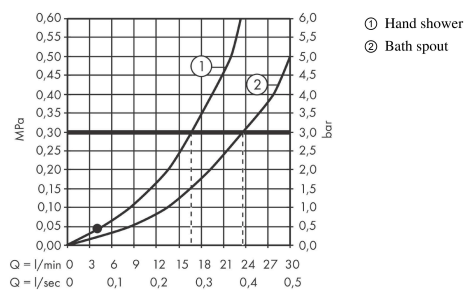

Talis E
4-hole rim mounted bath mixer
Finish: **Polished Gold Optic** Article Number: **71748990**

Description

product features

- consists of: 4-hole rim mounted bath mixer, hand shower
- 2 functions
- projection: 196 mm
- maximum pull-out length of hand shower: 1.60 m
- maximum flow rate at 3 bar: 23,8 l/min
- flow rate for bath spout at 3 bar: 23,8 l/min
- flow rate of hand shower at 3 bar: 16,7 l/min
- non-return valve
- connection dimension: DN15
- installation on bath rim
- min. operating pressure: 1 bar
- WRAS 1909075

Article Details

Price excl. VAT 731,30 £

Technology

Design awards

Product image

Scale drawing

Flowchart