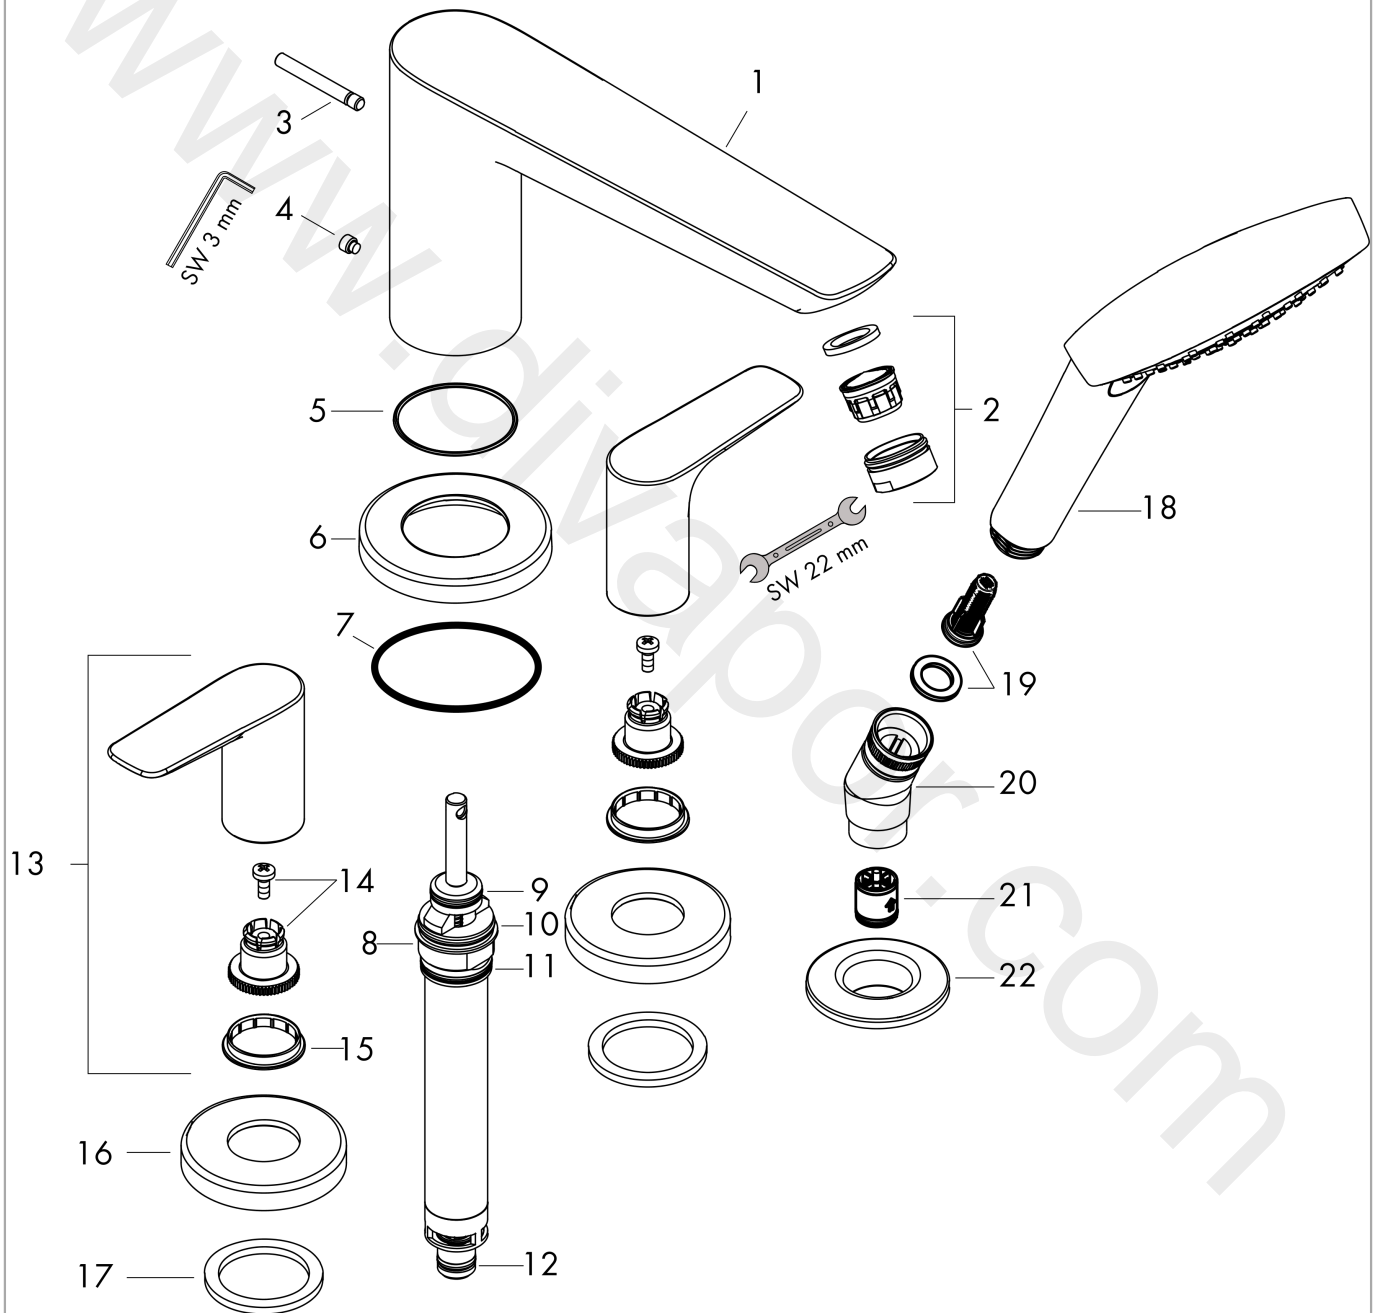

### product features

- consists of: 4-hole rim mounted bath mixer, hand shower
- 2 functions
- projection: 196 mm
- maximum pull-out length of hand shower: 1.60 m
- maximum flow rate at 3 bar: 23,8 l/min
- flow rate for bath spout at 3 bar: 23,8 l/min
- flow rate of hand shower at 3 bar: 16,7 l/min
- non-return valve
- connection dimension: DN15
- installation on bath rim
- min. operating pressure: 1 bar
- WRAS 1909075

## Scale drawing

## Flowchart

**Talis E**  
**4-hole rim mounted bath mixer**  
 Finish: **Polished Gold Optic** Article Number: **71748990**

**Exploded Drawing**

Year of production: >11/19

#### Spare part list

Year of production: >11/19

Pos.	Description	Article Number	Price	PU
1	spout cpl.	92780990	£ 420,00	1
2	aerator M24x1 (30 l/min)	96512990	£ 25,00	1
3	diverter knob	98707990	-	1
4	hollow set screw M6x6	97660000	£ 3,30	1
5	O-ring 41x1,5	98168000	£ 3,30	1
6	escutcheon Ø 70 mm	97779990	£ 118,00	1
7	O-ring 58x3	98202000	£ 3,30	1
8	selector assy	96775000	£ 79,00	1
9	O-Ring 23x2,5	98183000	£ 3,30	1
10	O-Ring 22x2	98185000	£ 3,30	1
11	O-Ring 14x2,5	98189000	£ 3,30	1
12	O-ring 9x2,5	98217000	£ 3,30	1
13	handle	92779990	£ 96,00	1
14	handle fixing set	94184000	£ 6,10	1
15	set of color-rings cold / hot water	95819000	£ 13,30	1
16	escutcheon	31098990	£ 64,00	1
17	flat seal	98749000	£ 6,10	1
18	handshower	26814XXX	> £ 60,00	-
19	filter insert	97708000	£ 6,10	1
20	shower holder	28071990	£ 64,00	1
21	set of non return valves DW 15	94074000	£ 16,10	1
22	escutcheon Ø 52 mm	97159990	£ 76,00	1
a	concealed item	13244180	£ 455,00	1
b	Grease	90920000	£ 16,10	1