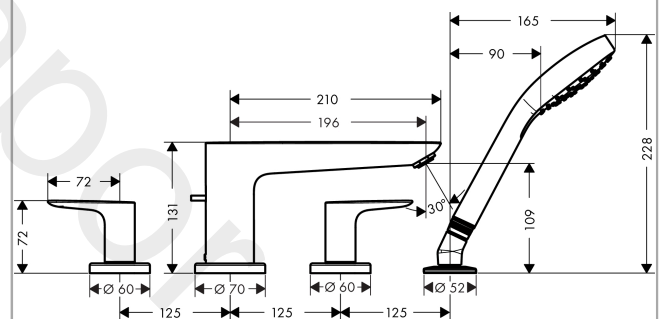

### product features

- consists of: 4-hole rim mounted bath mixer, hand shower
- 2 functions
- projection: 196 mm
- maximum pull-out length of hand shower: 1.60 m
- maximum flow rate at 3 bar: 23,8 l/min
- flow rate for bath spout at 3 bar: 23,8 l/min
- flow rate of hand shower at 3 bar: 16,7 l/min
- non-return valve
- connection dimension: DN15
- installation on bath rim
- min. operating pressure: 1 bar
- WRAS 1909075

## Scale drawing