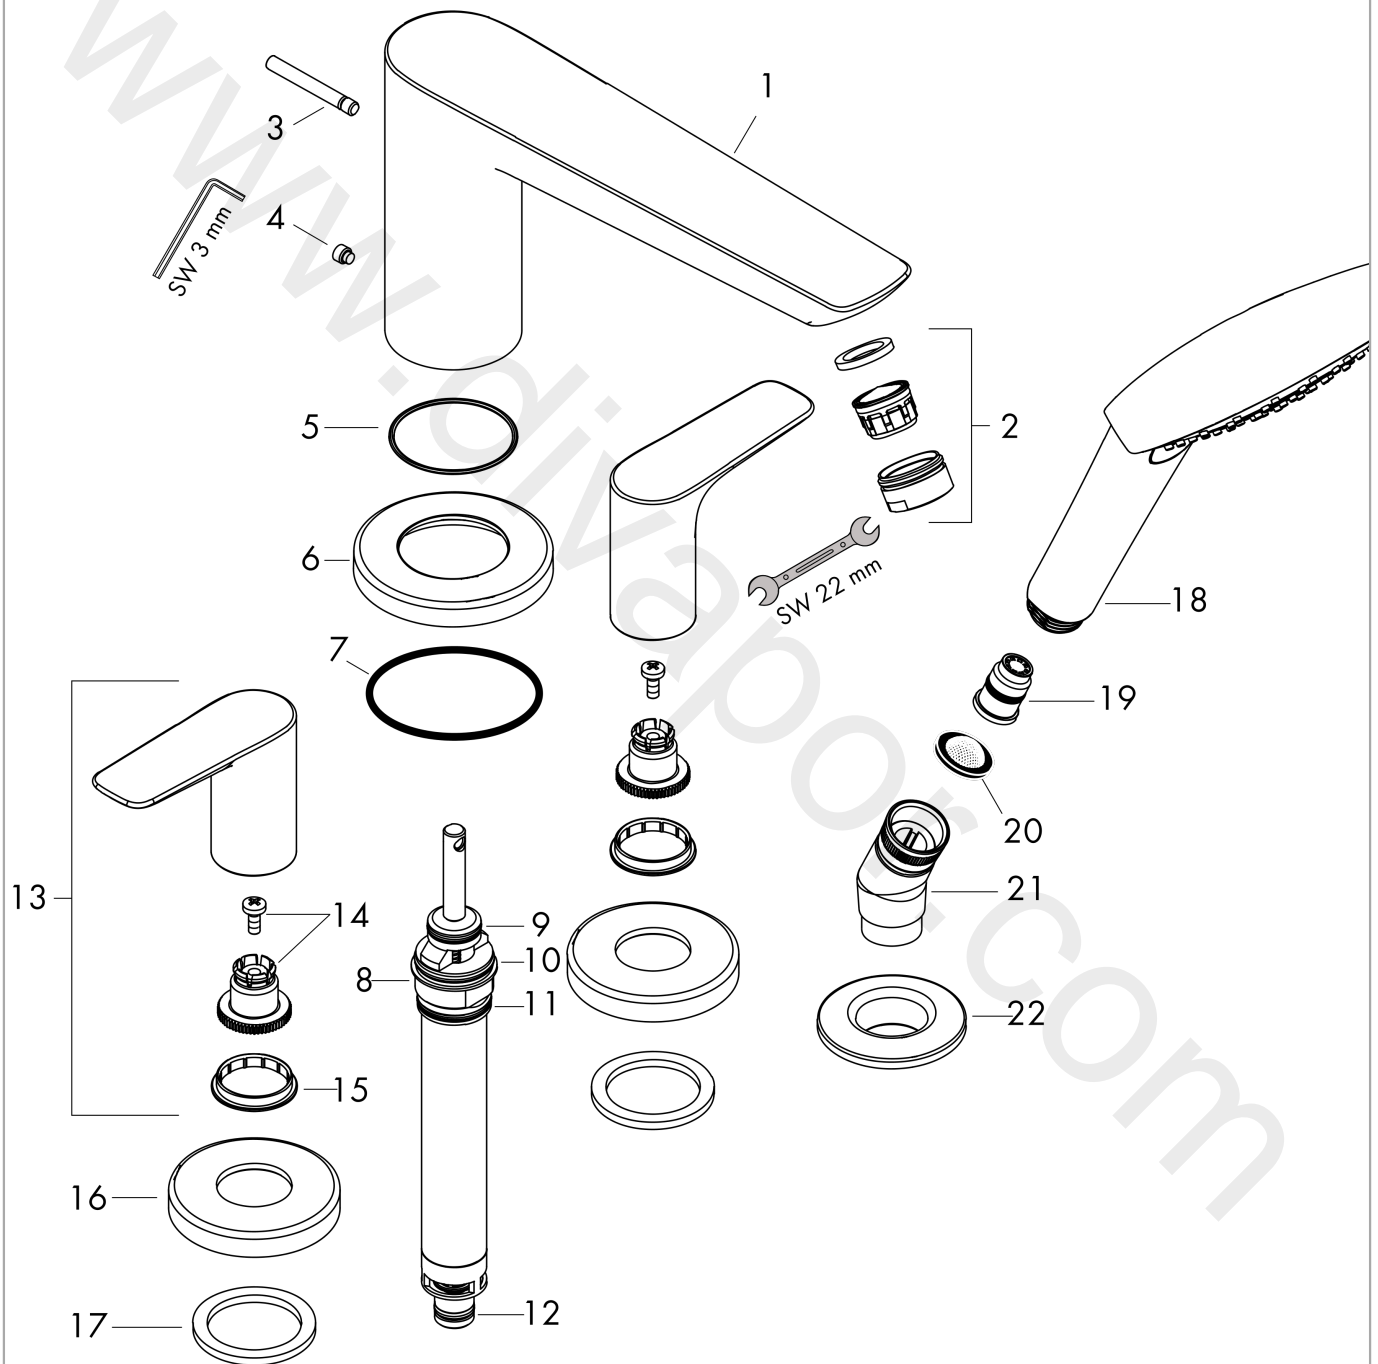

Talis E

4-hole rim mounted bath mixer

Finish: **Matt White** Article Number: **71748707**

Description

product features

- consists of: 4-hole rim mounted bath mixer, hand shower, shower holder
- projection: 111 mm
- maximum flow rate at 3 bar: 22 l/min
- non-return valve
- protected against backflow, according to DIN EN 1717
- connection dimension: DN15
- installation on bath rim

Technology

Product image

Scale drawing

Flowchart

Talis E
4-hole rim mounted bath mixer
 Finish: **Matt White** Article Number: **71748707**

Exploded Drawing

Year of production: >03/20

Talis E

4-hole rim mounted bath mixer

Finish: **Matt White** Article Number: **71748707**

Spare part list

Year of production: >03/20

Pos.	Description	Article Number	Price	PU
1	spout cpl.	92780700	£ 420,00	1
2	aerator M24x1 (30 l/min)	96512700	£ 25,00	1
3	diverter knob	98707700	£ 38,00	1
4	hollow set screw M6x6	97660000	£ 3,30	1
5	O-ring 41x1,5	98168000	£ 3,30	1
6	escutcheon Ø 70 mm	97779700	-	1
7	O-ring 58x3	98202000	£ 3,30	1
8	selector assy	96775000	£ 79,00	1
9	O-Ring 14x2,5	98189000	£ 3,30	1
10	O-Ring 23x2,5	98183000	£ 3,30	1
11	O-Ring 22x2	98185000	£ 3,30	1
12	O-ring 9x2,5	98217000	£ 3,30	1
13	handle	92779700	£ 96,00	1
14	handle fixing set	94184000	£ 6,10	1
15	set of color-rings cold / hot water	95819000	£ 13,30	1
16	escutcheon	31098700	-	1
17	flat seal	98749000	£ 6,10	1
18	-	26815XXX	> £ 60,00	-
19	back flow preventor cartridge	93339000	£ 20,50	1
20	filter packing	94246000	£ 3,30	1
21	shower holder	28071700	£ 64,00	1
22	escutcheon Ø 52 mm	97159700	£ 76,00	1