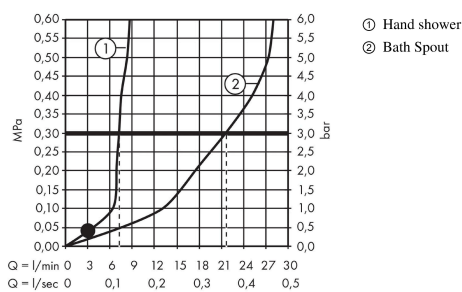

Talis E

4-hole rim mounted bath mixer

Finish: **Matt White** Article Number: **71748707**

Description

product features

- consists of: 4-hole rim mounted bath mixer, hand shower, shower holder
- projection: 111 mm
- maximum flow rate at 3 bar: 22 l/min
- non-return valve
- protected against backflow, according to DIN EN 1717
- connection dimension: DN15
- installation on bath rim

Technology

Product image

Scale drawing

Flowchart

Talis E
4-hole rim mounted bath mixer
 Finish: **Matt White** Article Number: **71748707**

Exploded Drawing

Year of production: >03/20

Talis E

4-hole rim mounted bath mixer

Finish: **Matt White** Article Number: **71748707**

Spare part list

Year of production: >03/20

Pos.	Description	Article Number	Price	PU
1	spout cpl.	92780700	£ 420,00	1
2	aerator M24x1 (30 l/min)	96512700	£ 25,00	1
3	diverter knob	98707700	£ 38,00	1
4	hollow set screw M6x6	97660000	£ 3,30	1
5	O-ring 41x1,5	98168000	£ 3,30	1
6	escutcheon Ø 70 mm	97779700	-	1
7	O-ring 58x3	98202000	£ 3,30	1
8	selector assy	96775000	£ 79,00	1
9	O-Ring 14x2,5	98189000	£ 3,30	1
10	O-Ring 23x2,5	98183000	£ 3,30	1
11	O-Ring 22x2	98185000	£ 3,30	1
12	O-ring 9x2,5	98217000	£ 3,30	1
13	handle	92779700	£ 96,00	1
14	handle fixing set	94184000	£ 6,10	1
15	set of color-rings cold / hot water	95819000	£ 13,30	1
16	escutcheon	31098700	-	1
17	flat seal	98749000	£ 6,10	1
18	-	26815XXX	> £ 60,00	-
19	back flow preventor cartridge	93339000	£ 20,50	1
20	filter packing	94246000	£ 3,30	1
21	shower holder	28071700	£ 64,00	1
22	escutcheon Ø 52 mm	97159700	£ 76,00	1