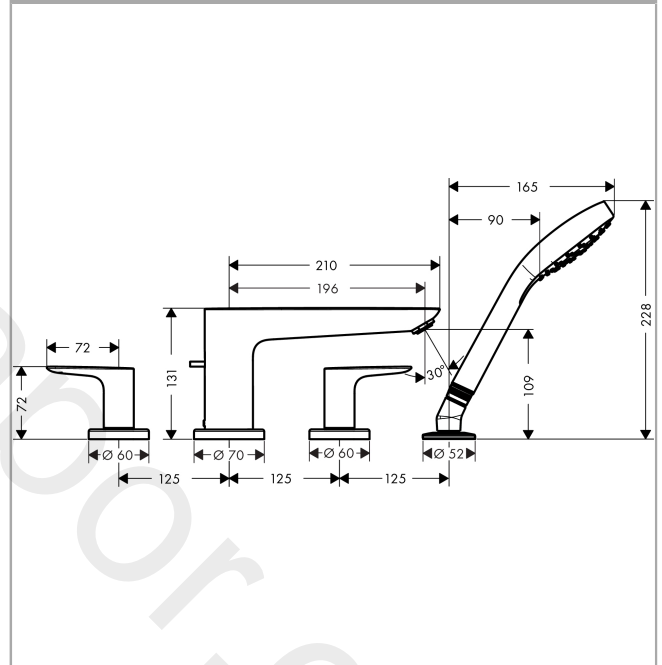

Talis E

4-hole rim mounted bath mixer

Finish: **Matt White** Article Number: **71748707**

Description

product features

- consists of: 4-hole rim mounted bath mixer, hand shower, shower holder
- projection: 111 mm
- maximum flow rate at 3 bar: 22 l/min
- non-return valve
- protected against backflow, according to DIN EN 1717
- connection dimension: DN15
- installation on bath rim

Technology

Product image

Scale drawing

Flowchart

Talis E
4-hole rim mounted bath mixer
 Finish: **Matt White** Article Number: **71748707**

Exploded Drawing

Year of production: >03/20

Talis E

4-hole rim mounted bath mixer

Finish: **Matt White** Article Number: **71748707**

Spare part list

Year of production: >03/20

Pos.	Description	Article Number	Price	PU
1	spout cpl.	92780700	£ 420,00	1
2	aerator M24x1 (30 l/min)	96512700	£ 25,00	1
3	diverter knob	98707700	£ 38,00	1
4	hollow set screw M6x6	97660000	£ 3,30	1
5	O-ring 41x1,5	98168000	£ 3,30	1
6	escutcheon Ø 70 mm	97779700	-	1
7	O-ring 58x3	98202000	£ 3,30	1
8	selector assy	96775000	£ 79,00	1
9	O-Ring 14x2,5	98189000	£ 3,30	1
10	O-Ring 23x2,5	98183000	£ 3,30	1
11	O-Ring 22x2	98185000	£ 3,30	1
12	O-ring 9x2,5	98217000	£ 3,30	1
13	handle	92779700	£ 96,00	1
14	handle fixing set	94184000	£ 6,10	1
15	set of color-rings cold / hot water	95819000	£ 13,30	1
16	escutcheon	31098700	-	1
17	flat seal	98749000	£ 6,10	1
18	-	26815XXX	> £ 60,00	-
19	back flow preventor cartridge	93339000	£ 20,50	1
20	filter packing	94246000	£ 3,30	1
21	shower holder	28071700	£ 64,00	1
22	escutcheon Ø 52 mm	97159700	£ 76,00	1