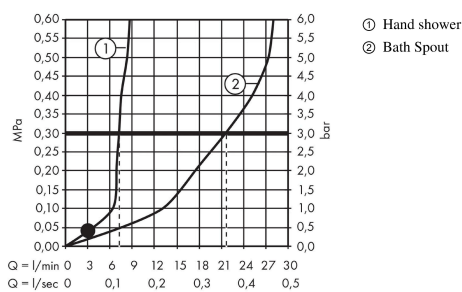

Talis E

4-hole rim mounted bath mixer

Finish: **Matt Black** Article Number: **71748677**

Description

product features

- consists of: 4-hole rim mounted bath mixer, hand shower, shower holder
- projection: 111 mm
- maximum flow rate at 3 bar: 22 l/min
- non-return valve
- protected against backflow, according to DIN EN 1717
- connection dimension: DN15
- installation on bath rim

Technology

Product image

Scale drawing

Flowchart