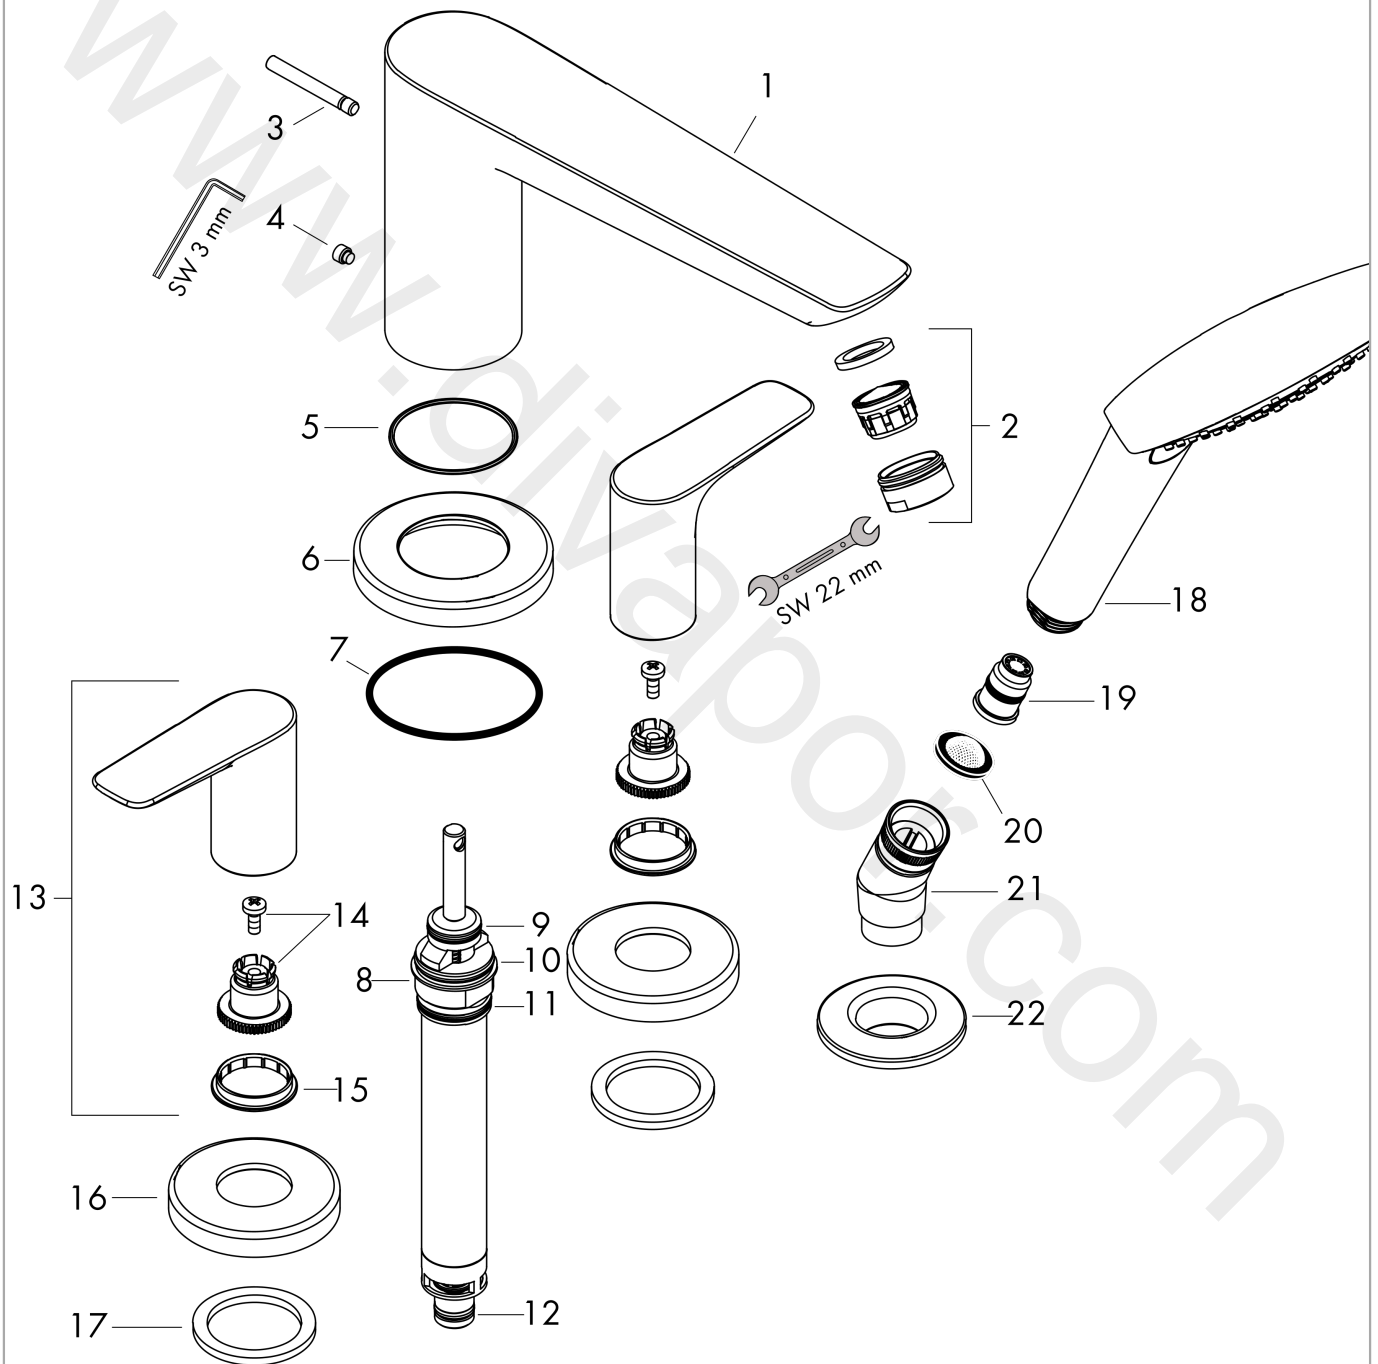

##### product features

- consists of: 4-hole rim mounted bath mixer, hand shower, shower holder
- projection: 111 mm
- maximum flow rate at 3 bar: 22 l/min
- non-return valve
- protected against backflow, according to DIN EN 1717
- connection dimension: DN15
- installation on bath rim

#### Scale drawing

#### Flowchart

**Talis E**  
**4-hole rim mounted bath mixer**  
 Finish: **Matt Black** Article Number: **71748677**

**Exploded Drawing**

Year of production: >03/20

**Talis E****4-hole rim mounted bath mixer**Finish: **Matt Black** Article Number: **71748677****Spare part list**

Year of production: &gt;03/20

Pos.	Description	Article Number	Price	PU
1	spout cpl.	92780670	£ 420,00	1
2	aerator M24x1 (30 l/min)	96512670	£ 25,00	1
3	diverter knob	98707700	£ 38,00	1
4	hollow set screw M6x6	97660000	£ 3,30	1
5	O-ring 41x1,5	98168000	£ 3,30	1
6	escutcheon Ø 70 mm	97779670	£ 118,00	1
7	selector assy	96775000	£ 79,00	1
8	O-Ring 14x2,5	98189000	£ 3,30	1
9	O-Ring 23x2,5	98183000	£ 3,30	1
10	O-Ring 22x2	98185000	£ 3,30	1
11	O-ring 9x2,5	98217000	£ 3,30	1
12	handle	92779670	£ 96,00	1
13	handle fixing set	94184000	£ 6,10	1
14	set of color-rings cold / hot water	95819000	£ 13,30	1
15	escutcheon	31098670	£ 64,00	1
16	flat seal	98749000	£ 6,10	1
17	-	26815400	£ 60,00	1
18	-	26815XXX	> £ 60,00	-
19	back flow preventor cartridge	93339000	£ 20,50	1
20	filter packing	94246000	£ 3,30	1
21	shower holder	28071670	£ 64,00	1
22	escutcheon Ø 52 mm	97159670	£ 76,00	1