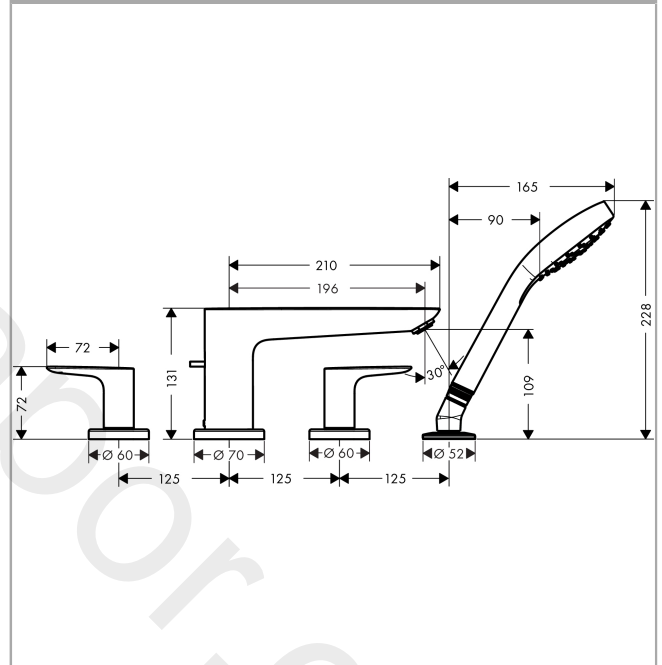

##### product features

- consists of: 4-hole rim mounted bath mixer, hand shower, shower holder
- projection: 111 mm
- maximum flow rate at 3 bar: 22 l/min
- non-return valve
- protected against backflow, according to DIN EN 1717
- connection dimension: DN15
- installation on bath rim

#### Scale drawing

Year of production: &gt;03/20

Pos.	Description	Article Number	Price	PU
1	spout cpl.	92780670	£ 420,00	1
2	aerator M24x1 (30 l/min)	96512670	£ 25,00	1
3	diverter knob	98707700	£ 38,00	1
4	hollow set screw M6x6	97660000	£ 3,30	1
5	O-ring 41x1,5	98168000	£ 3,30	1
6	escutcheon Ø 70 mm	97779670	£ 118,00	1
7	selector assy	96775000	£ 79,00	1
8	O-Ring 14x2,5	98189000	£ 3,30	1
9	O-Ring 23x2,5	98183000	£ 3,30	1
10	O-Ring 22x2	98185000	£ 3,30	1
11	O-ring 9x2,5	98217000	£ 3,30	1
12	handle	92779670	£ 96,00	1
13	handle fixing set	94184000	£ 6,10	1
14	set of color-rings cold / hot water	95819000	£ 13,30	1
15	escutcheon	31098670	£ 64,00	1
16	flat seal	98749000	£ 6,10	1
17	-	26815400	£ 60,00	1
18	-	26815XXX	> £ 60,00	-
19	back flow preventor cartridge	93339000	£ 20,50	1
20	filter packing	94246000	£ 3,30	1
21	shower holder	28071670	£ 64,00	1
22	escutcheon Ø 52 mm	97159670	£ 76,00	1