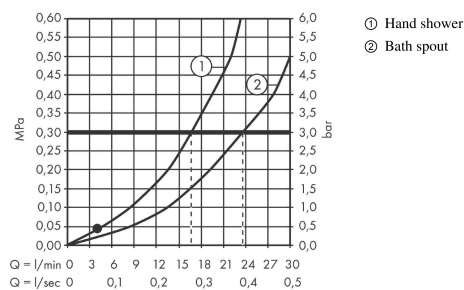

Talis E

4-hole rim mounted bath mixer

Finish: **Matt Black** Article Number: **71748670**

Description

product features

- consists of: 4-hole rim mounted bath mixer, hand shower
- 2 functions
- projection: 196 mm
- maximum pull-out length of hand shower: 1.60 m
- maximum flow rate at 3 bar: 23,8 l/min
- flow rate for bath spout at 3 bar: 23,8 l/min
- flow rate of hand shower at 3 bar: 16,7 l/min
- non-return valve
- connection dimension: DN15
- installation on bath rim
- min. operating pressure: 1 bar
- WRAS 1909075

Article Details

Price excl. VAT

682,50 £

Technology

Design awards

Product image

Scale drawing

Flowchart

Year of production: >10/19

Pos.	Description	Article Number	Price	PU
1	spout cpl.	92780670	£ 420,00	1
2	aerator M24x1 (30 l/min)	96512670	£ 25,00	1
3	diverter knob	98707670	£ 38,00	1
4	hollow set screw M6x6	97660000	£ 3,30	1
5	O-ring 41x1,5	98168000	£ 3,30	1
6	escutcheon Ø 70 mm	97779670	£ 118,00	1
7	O-ring 58x3	98202000	£ 3,30	1
8	selector assy	96775000	£ 79,00	1
9	O-Ring 14x2,5	98189000	£ 3,30	1
10	O-Ring 23x2,5	98183000	£ 3,30	1
11	O-Ring 22x2	98185000	£ 3,30	1
12	O-ring 9x2,5	98217000	£ 3,30	1
13	handle	92779670	£ 96,00	1
14	handle fixing set	94184000	£ 6,10	1
15	set of color-rings cold / hot water	95819000	£ 13,30	1
16	escutcheon	31098670	£ 64,00	1
17	flat seal	98749000	£ 6,10	1
18	handshower	26814670	£ 85,00	1
19	filter insert	97708000	£ 6,10	1
20	shower holder	28071670	£ 64,00	1
21	set of non return valves DW 15	94074000	£ 16,10	1
22	escutcheon Ø 52 mm	97159670	£ 76,00	1
a	concealed item	13244180	£ 455,00	1
b	Grease	90920000	£ 16,10	1