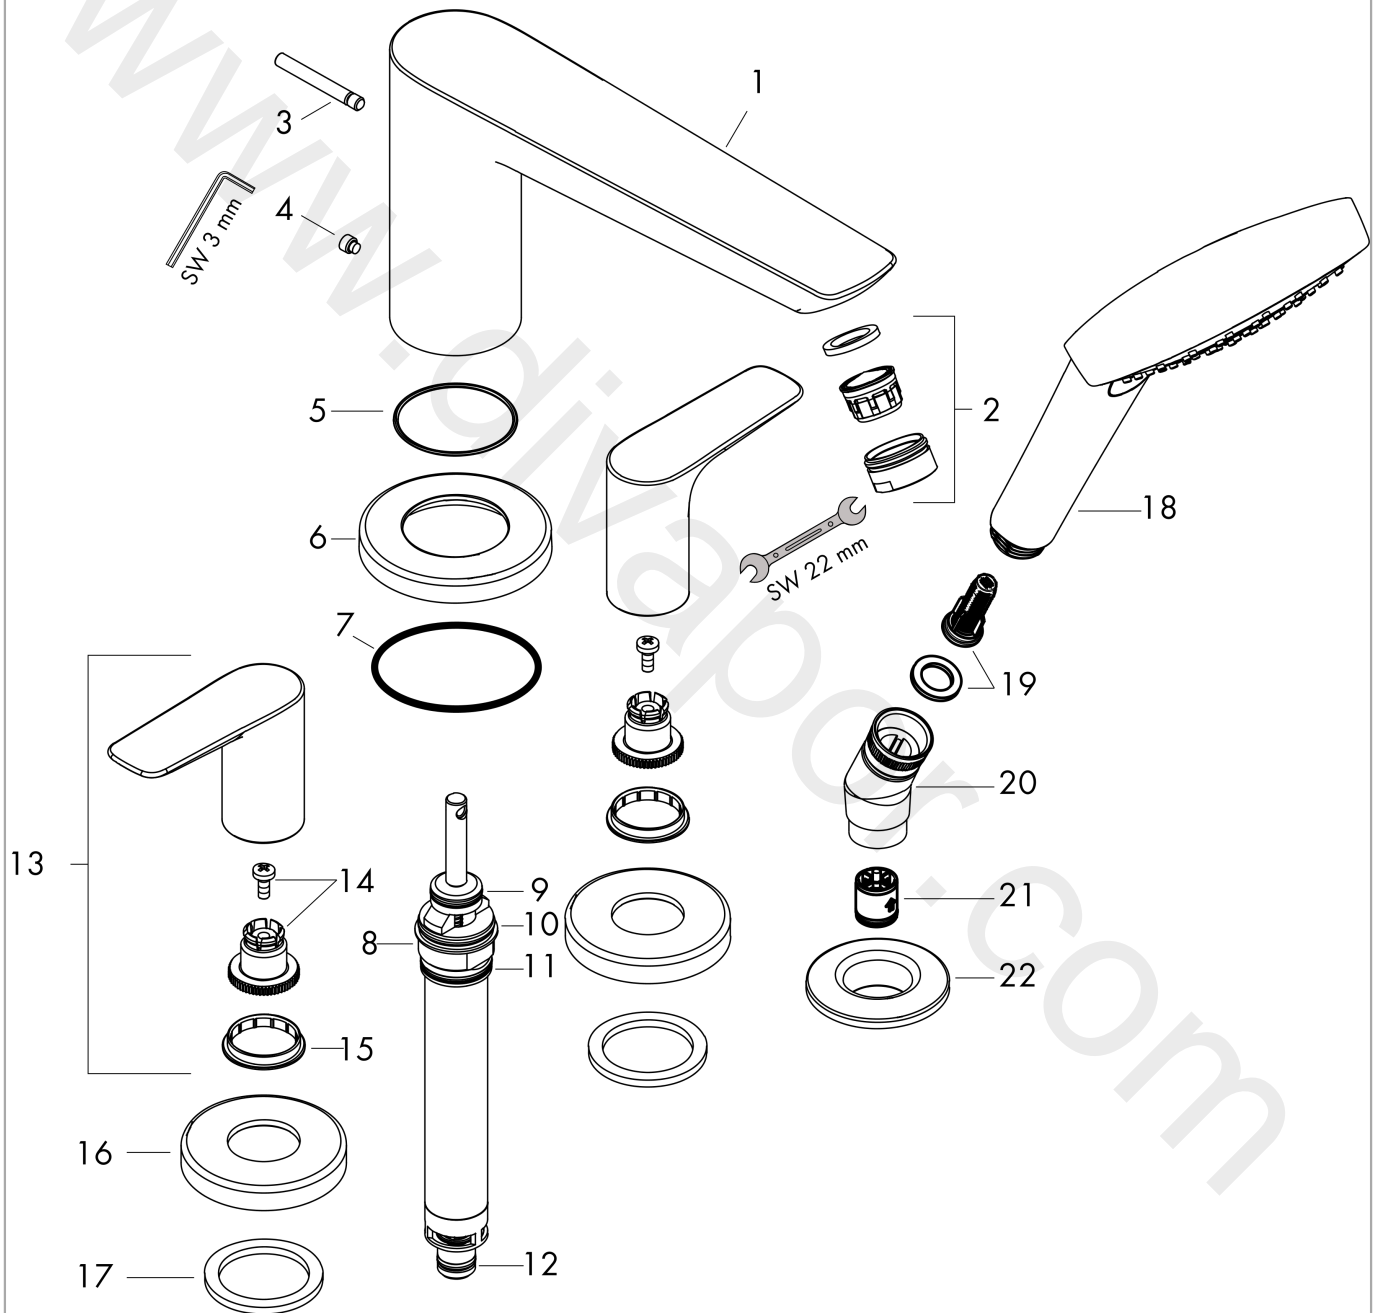

Talis E

4-hole rim mounted bath mixer

Finish: **Matt Black** Article Number: **71748670**

Description

product features

- consists of: 4-hole rim mounted bath mixer, hand shower
- 2 functions
- projection: 196 mm
- maximum pull-out length of hand shower: 1.60 m
- maximum flow rate at 3 bar: 23,8 l/min
- flow rate for bath spout at 3 bar: 23,8 l/min
- flow rate of hand shower at 3 bar: 16,7 l/min
- non-return valve
- connection dimension: DN15
- installation on bath rim
- min. operating pressure: 1 bar
- WRAS 1909075

Article Details

Price excl. VAT

682,50 £

Technology

Design awards

Product image

Scale drawing

Flowchart

Talis E
4-hole rim mounted bath mixer
 Finish: **Matt Black** Article Number: **71748670**

Exploded Drawing

Year of production: >10/19

Talis E**4-hole rim mounted bath mixer**Finish: **Matt Black** Article Number: **71748670****Spare part list**

Year of production: >10/19

Pos.	Description	Article Number	Price	PU
1	spout cpl.	92780670	£ 420,00	1
2	aerator M24x1 (30 l/min)	96512670	£ 25,00	1
3	diverter knob	98707670	£ 38,00	1
4	hollow set screw M6x6	97660000	£ 3,30	1
5	O-ring 41x1,5	98168000	£ 3,30	1
6	escutcheon Ø 70 mm	97779670	£ 118,00	1
7	O-ring 58x3	98202000	£ 3,30	1
8	selector assy	96775000	£ 79,00	1
9	O-Ring 14x2,5	98189000	£ 3,30	1
10	O-Ring 23x2,5	98183000	£ 3,30	1
11	O-Ring 22x2	98185000	£ 3,30	1
12	O-ring 9x2,5	98217000	£ 3,30	1
13	handle	92779670	£ 96,00	1
14	handle fixing set	94184000	£ 6,10	1
15	set of color-rings cold / hot water	95819000	£ 13,30	1
16	escutcheon	31098670	£ 64,00	1
17	flat seal	98749000	£ 6,10	1
18	handshower	26814670	£ 85,00	1
19	filter insert	97708000	£ 6,10	1
20	shower holder	28071670	£ 64,00	1
21	set of non return valves DW 15	94074000	£ 16,10	1
22	escutcheon Ø 52 mm	97159670	£ 76,00	1
a	concealed item	13244180	£ 455,00	1
b	Grease	90920000	£ 16,10	1