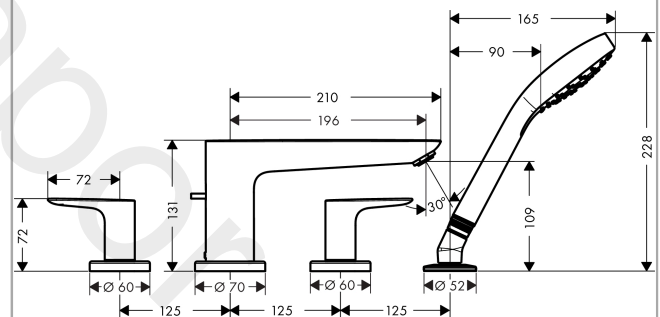

Talis E

4-hole rim mounted bath mixer

Finish: **Matt Black** Article Number: **71748670**

Description

product features

- consists of: 4-hole rim mounted bath mixer, hand shower
- 2 functions
- projection: 196 mm
- maximum pull-out length of hand shower: 1.60 m
- maximum flow rate at 3 bar: 23,8 l/min
- flow rate for bath spout at 3 bar: 23,8 l/min
- flow rate of hand shower at 3 bar: 16,7 l/min
- non-return valve
- connection dimension: DN15
- installation on bath rim
- min. operating pressure: 1 bar
- WRAS 1909075

Article Details

Price excl. VAT

682,50 £

Technology

Design awards

Product image

Scale drawing

Flowchart

Talis E
4-hole rim mounted bath mixer
 Finish: **Matt Black** Article Number: **71748670**

Exploded Drawing

Year of production: >10/19

Talis E**4-hole rim mounted bath mixer**Finish: **Matt Black** Article Number: **71748670****Spare part list**

Year of production: >10/19

Pos.	Description	Article Number	Price	PU
1	spout cpl.	92780670	£ 420,00	1
2	aerator M24x1 (30 l/min)	96512670	£ 25,00	1
3	diverter knob	98707670	£ 38,00	1
4	hollow set screw M6x6	97660000	£ 3,30	1
5	O-ring 41x1,5	98168000	£ 3,30	1
6	escutcheon Ø 70 mm	97779670	£ 118,00	1
7	O-ring 58x3	98202000	£ 3,30	1
8	selector assy	96775000	£ 79,00	1
9	O-Ring 14x2,5	98189000	£ 3,30	1
10	O-Ring 23x2,5	98183000	£ 3,30	1
11	O-Ring 22x2	98185000	£ 3,30	1
12	O-ring 9x2,5	98217000	£ 3,30	1
13	handle	92779670	£ 96,00	1
14	handle fixing set	94184000	£ 6,10	1
15	set of color-rings cold / hot water	95819000	£ 13,30	1
16	escutcheon	31098670	£ 64,00	1
17	flat seal	98749000	£ 6,10	1
18	handshower	26814670	£ 85,00	1
19	filter insert	97708000	£ 6,10	1
20	shower holder	28071670	£ 64,00	1
21	set of non return valves DW 15	94074000	£ 16,10	1
22	escutcheon Ø 52 mm	97159670	£ 76,00	1
a	concealed item	13244180	£ 455,00	1
b	Grease	90920000	£ 16,10	1