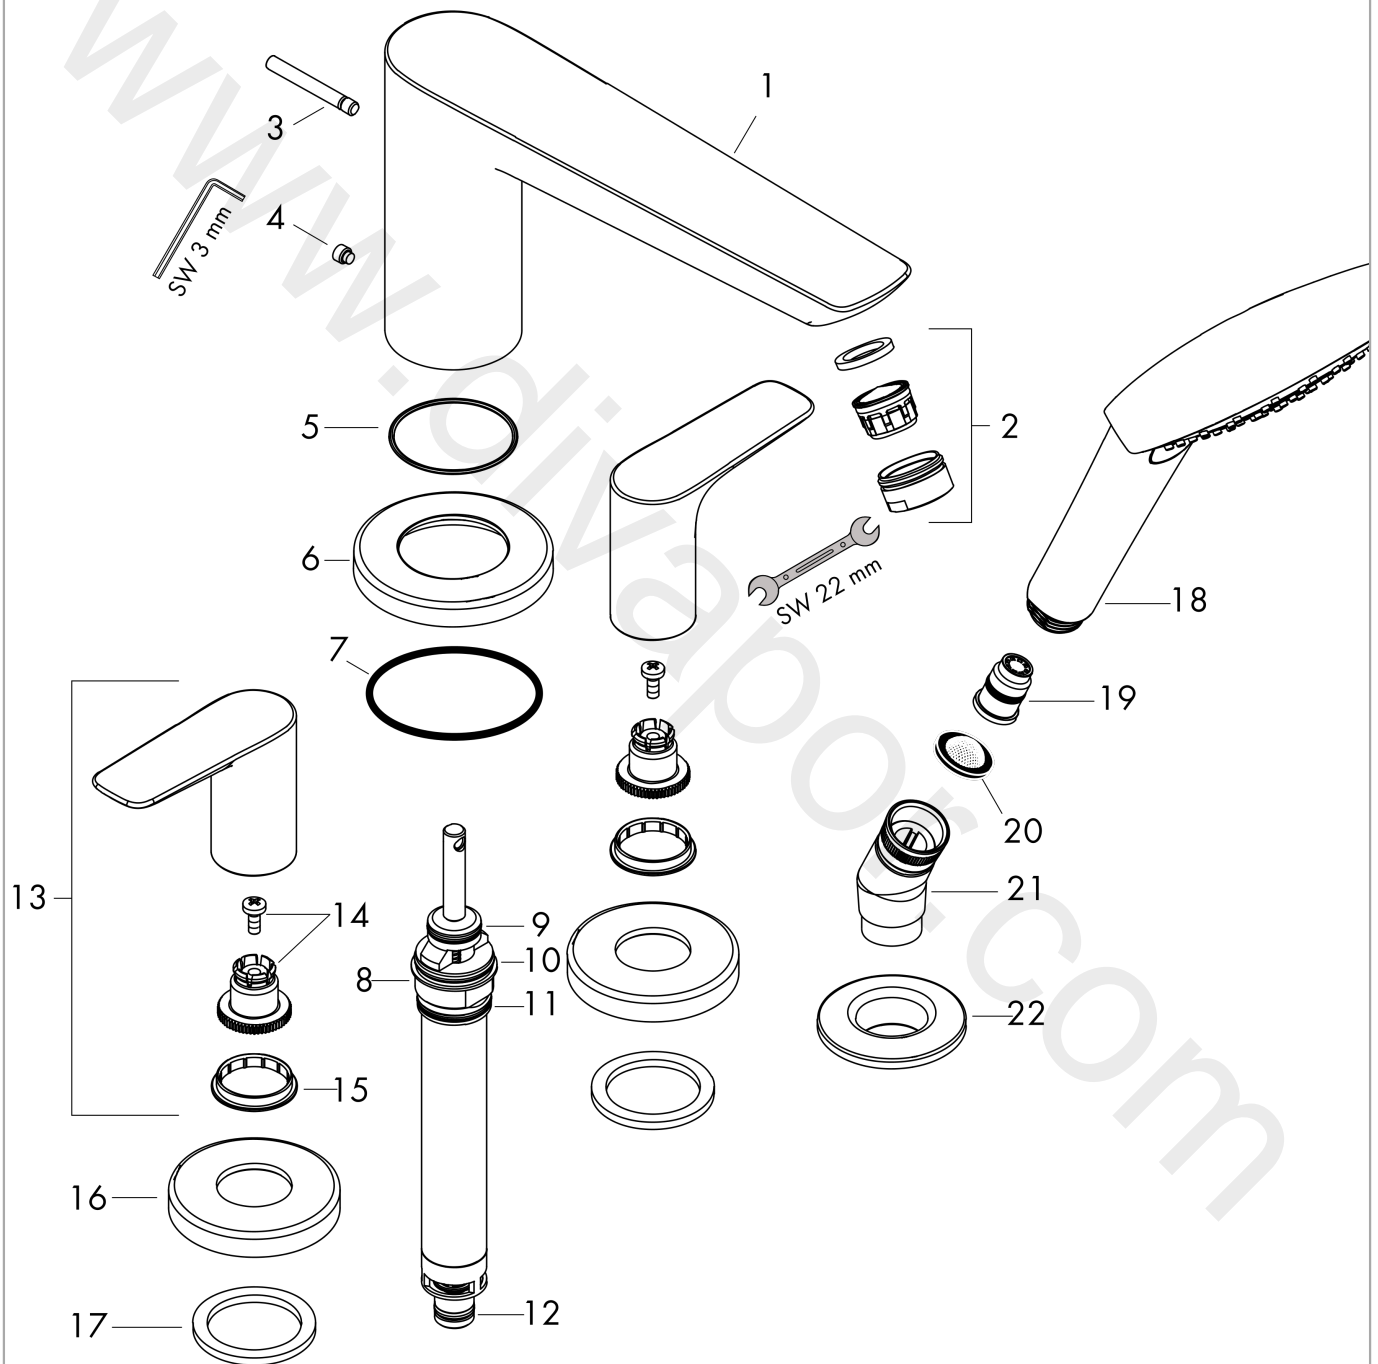

Talis E

4-hole rim mounted bath mixer

Finish: **Brushed Black Chrome**

Article Number: **71748347**

Description

product features

- consists of: 4-hole rim mounted bath mixer, hand shower, shower holder
- projection: 111 mm
- maximum flow rate at 3 bar: 22 l/min
- non-return valve
- protected against backflow, according to DIN EN 1717
- connection dimension: DN15
- installation on bath rim

Technology

Product image

Scale drawing

Flowchart

Talis E
4-hole rim mounted bath mixer
 Finish: **Brushed Black Chrome**

Article Number: **71748347**

Exploded Drawing

Year of production: >03/20

Talis E

4-hole rim mounted bath mixer

Finish: **Brushed Black Chrome**

Article Number: **71748347**

Spare part list

Year of production: >03/20

Pos.	Description	Article Number	Price	PU
1	spout cpl.	92780340	£ 420,00	1
2	aerator M24x1 (30 l/min)	96512340	£ 25,00	1
3	diverter knob	98707340	£ 38,00	1
4	hollow set screw M6x6	97660000	£ 3,30	1
5	O-ring 41x1,5	98168000	£ 3,30	1
6	escutcheon Ø 70 mm	97779700	-	1
7	O-ring 58x3	98202000	£ 3,30	1
8	selector assy	96775000	£ 79,00	1
9	O-Ring 14x2,5	98189000	£ 3,30	1
10	O-Ring 23x2,5	98183000	£ 3,30	1
11	O-Ring 22x2	98185000	£ 3,30	1
12	O-ring 9x2,5	98217000	£ 3,30	1
13	handle	92779340	£ 96,00	1
14	handle fixing set	94184000	£ 6,10	1
15	set of color-rings cold / hot water	95819000	£ 13,30	1
16	escutcheon	31098340	£ 64,00	1
17	flat seal	98749000	£ 6,10	1
18	-	26815XXX	> £ 60,00	-
19	back flow preventor cartridge	93339000	£ 20,50	1
20	filter packing	94246000	£ 3,30	1
21	shower holder	28071340	£ 64,00	1
22	escutcheon Ø 52 mm	97159340	£ 76,00	1