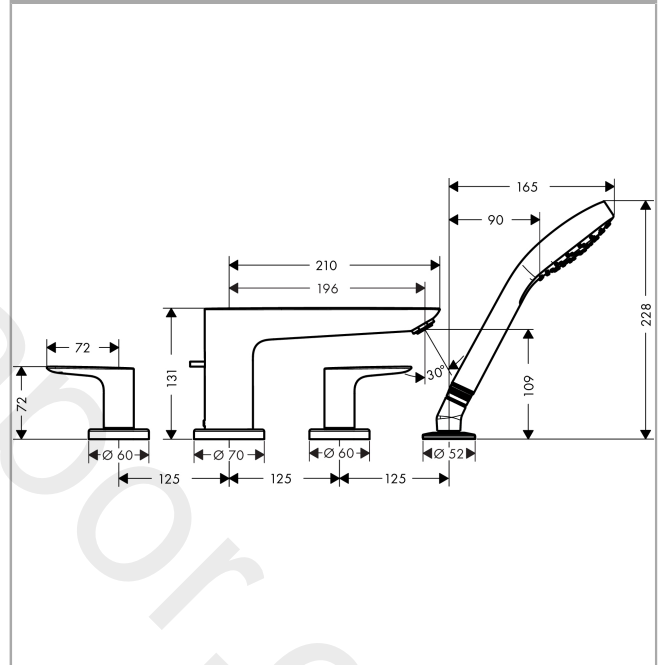

Talis E

4-hole rim mounted bath mixer

Finish: **Brushed Black Chrome**

Article Number: **71748347**

Description

product features

- consists of: 4-hole rim mounted bath mixer, hand shower, shower holder
- projection: 111 mm
- maximum flow rate at 3 bar: 22 l/min
- non-return valve
- protected against backflow, according to DIN EN 1717
- connection dimension: DN15
- installation on bath rim

Technology

Product image

Scale drawing

Flowchart

Talis E
4-hole rim mounted bath mixer
 Finish: **Brushed Black Chrome**

Article Number: **71748347**

Exploded Drawing

Year of production: >03/20

Talis E

4-hole rim mounted bath mixer

Finish: **Brushed Black Chrome**

Article Number: **71748347**

Spare part list

Year of production: >03/20

Pos.	Description	Article Number	Price	PU
1	spout cpl.	92780340	£ 420,00	1
2	aerator M24x1 (30 l/min)	96512340	£ 25,00	1
3	diverter knob	98707340	£ 38,00	1
4	hollow set screw M6x6	97660000	£ 3,30	1
5	O-ring 41x1,5	98168000	£ 3,30	1
6	escutcheon Ø 70 mm	97779700	-	1
7	O-ring 58x3	98202000	£ 3,30	1
8	selector assy	96775000	£ 79,00	1
9	O-Ring 14x2,5	98189000	£ 3,30	1
10	O-Ring 23x2,5	98183000	£ 3,30	1
11	O-Ring 22x2	98185000	£ 3,30	1
12	O-ring 9x2,5	98217000	£ 3,30	1
13	handle	92779340	£ 96,00	1
14	handle fixing set	94184000	£ 6,10	1
15	set of color-rings cold / hot water	95819000	£ 13,30	1
16	escutcheon	31098340	£ 64,00	1
17	flat seal	98749000	£ 6,10	1
18	-	26815XXX	> £ 60,00	-
19	back flow preventor cartridge	93339000	£ 20,50	1
20	filter packing	94246000	£ 3,30	1
21	shower holder	28071340	£ 64,00	1
22	escutcheon Ø 52 mm	97159340	£ 76,00	1