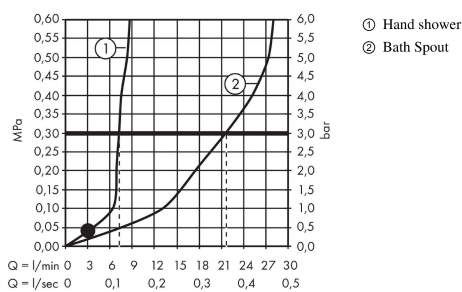

Talis E

4-hole rim mounted bath mixer

Finish: **Brushed Black Chrome**

Article Number: **71748347**

Description

product features

- consists of: 4-hole rim mounted bath mixer, hand shower, shower holder
- projection: 111 mm
- maximum flow rate at 3 bar: 22 l/min
- non-return valve
- protected against backflow, according to DIN EN 1717
- connection dimension: DN15
- installation on bath rim

Technology

Product image

Scale drawing

Flowchart

Talis E
4-hole rim mounted bath mixer
 Finish: **Brushed Black Chrome**

Article Number: **71748347**

Exploded Drawing

Year of production: >03/20

Talis E

4-hole rim mounted bath mixer

Finish: **Brushed Black Chrome**

Article Number: **71748347**

Spare part list

Year of production: >03/20

Pos.	Description	Article Number	Price	PU
1	spout cpl.	92780340	£ 420,00	1
2	aerator M24x1 (30 l/min)	96512340	£ 25,00	1
3	diverter knob	98707340	£ 38,00	1
4	hollow set screw M6x6	97660000	£ 3,30	1
5	O-ring 41x1,5	98168000	£ 3,30	1
6	escutcheon Ø 70 mm	97779700	-	1
7	O-ring 58x3	98202000	£ 3,30	1
8	selector assy	96775000	£ 79,00	1
9	O-Ring 14x2,5	98189000	£ 3,30	1
10	O-Ring 23x2,5	98183000	£ 3,30	1
11	O-Ring 22x2	98185000	£ 3,30	1
12	O-ring 9x2,5	98217000	£ 3,30	1
13	handle	92779340	£ 96,00	1
14	handle fixing set	94184000	£ 6,10	1
15	set of color-rings cold / hot water	95819000	£ 13,30	1
16	escutcheon	31098340	£ 64,00	1
17	flat seal	98749000	£ 6,10	1
18	-	26815XXX	> £ 60,00	-
19	back flow preventor cartridge	93339000	£ 20,50	1
20	filter packing	94246000	£ 3,30	1
21	shower holder	28071340	£ 64,00	1
22	escutcheon Ø 52 mm	97159340	£ 76,00	1