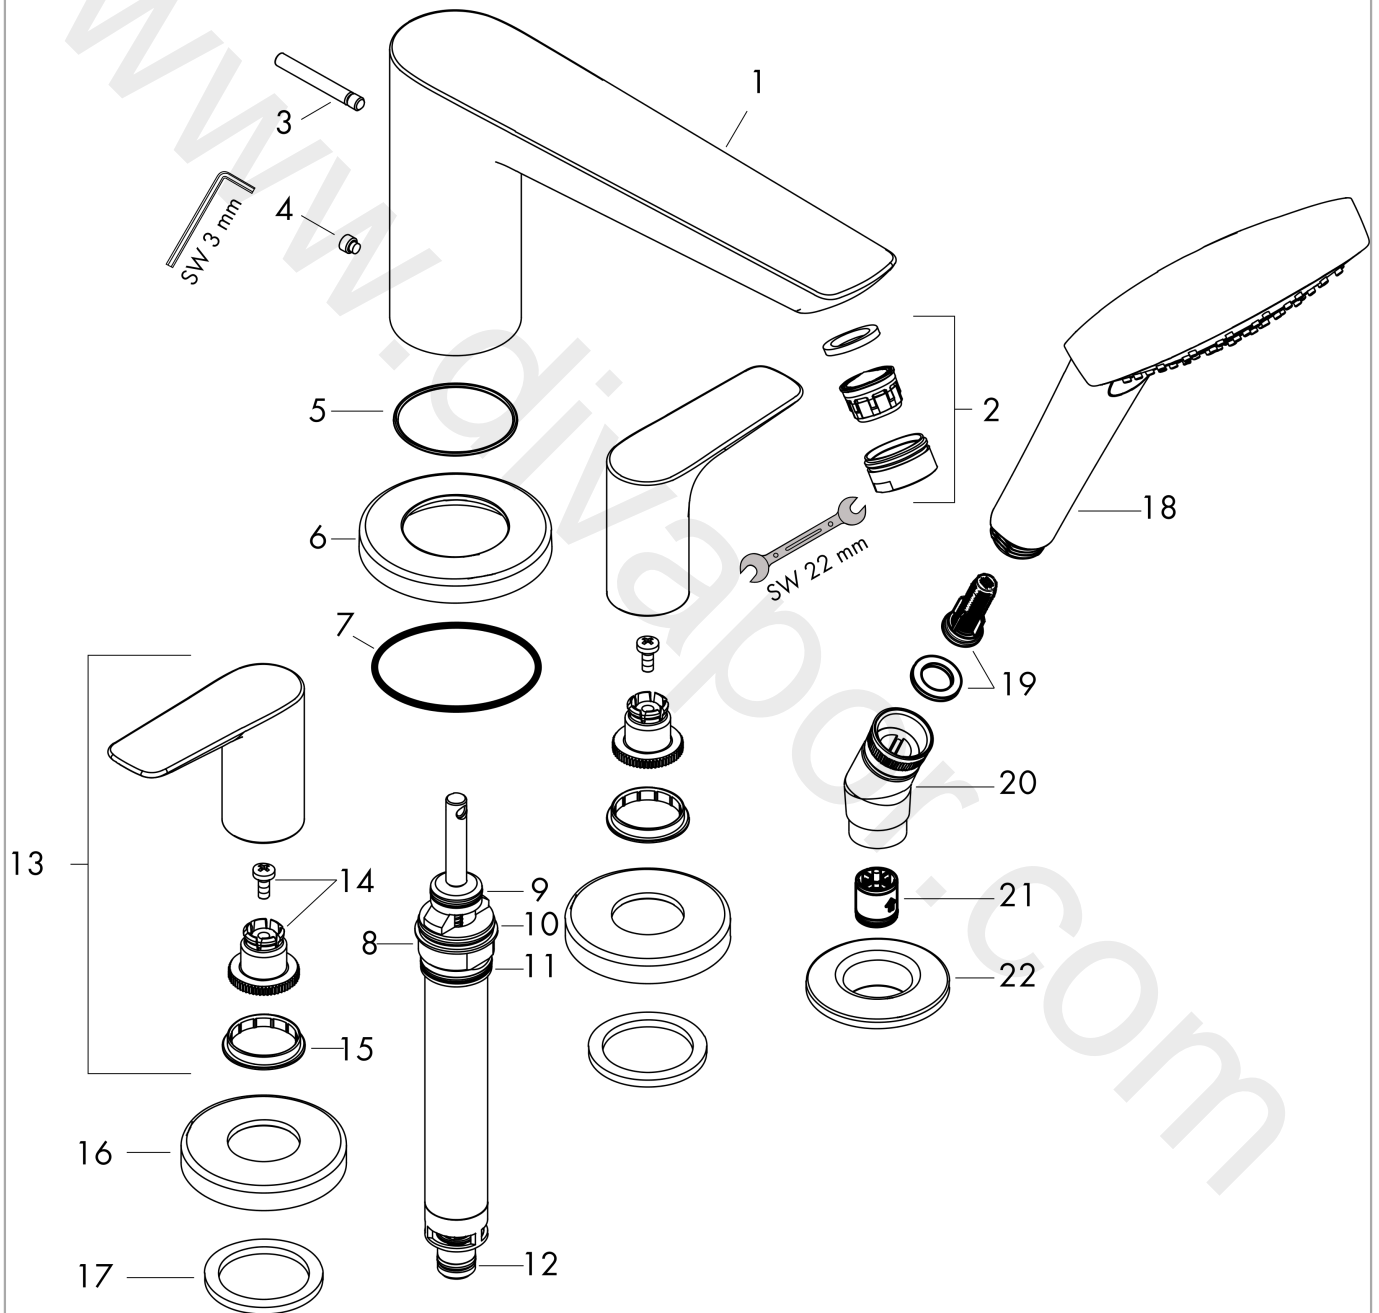

**Talis E**  
**4-hole rim mounted bath mixer**  
 Finish: **Brushed Black Chrome**

Article Number: **71748340**

**Exploded Drawing**

Year of production: >07/19

**Talis E**
**4-hole rim mounted bath mixer**

 Finish: **Brushed Black Chrome**

 Article Number: **71748340**

**Spare part list**

Year of production: &gt;07/19

Pos.	Description	Article Number	Price	PU
1	spout cpl.	92780340	£ 420,00	1
2	aerator M24x1 (25 l/min)	92512340	£ 96,00	1
3	diverter knob	98707340	£ 38,00	1
4	hollow set screw M6x6	97660000	£ 3,30	1
5	O-ring 41x1,5	98168000	£ 3,30	1
6	escutcheon Ø 70 mm	97779340	£ 118,00	1
7	O-ring 58x3	98202000	£ 3,30	1
8	selector assy	96775000	£ 79,00	1
9	O-Ring 23x2,5	98183000	£ 3,30	1
10	O-Ring 22x2	98185000	£ 3,30	1
11	O-Ring 14x2,5	98189000	£ 3,30	1
12	O-ring 9x2,5	98217000	£ 3,30	1
13	handle	92779340	£ 96,00	1
14	handle fixing set	94184000	£ 6,10	1
15	set of color-rings cold / hot water	95819000	£ 13,30	1
16	escutcheon	31098340	£ 64,00	1
17	flat seal	98749000	£ 6,10	1
18	handshower	26814XXX	> £ 60,00	-
19	filter insert	97708000	£ 6,10	1
20	shower holder	28071340	£ 64,00	1
21	set of non return valves DW 15	94074000	£ 16,10	1
22	escutcheon Ø 52 mm	97159340	£ 76,00	1
a	concealed item	13244180	£ 455,00	1
b	Grease	90920000	£ 16,10	1