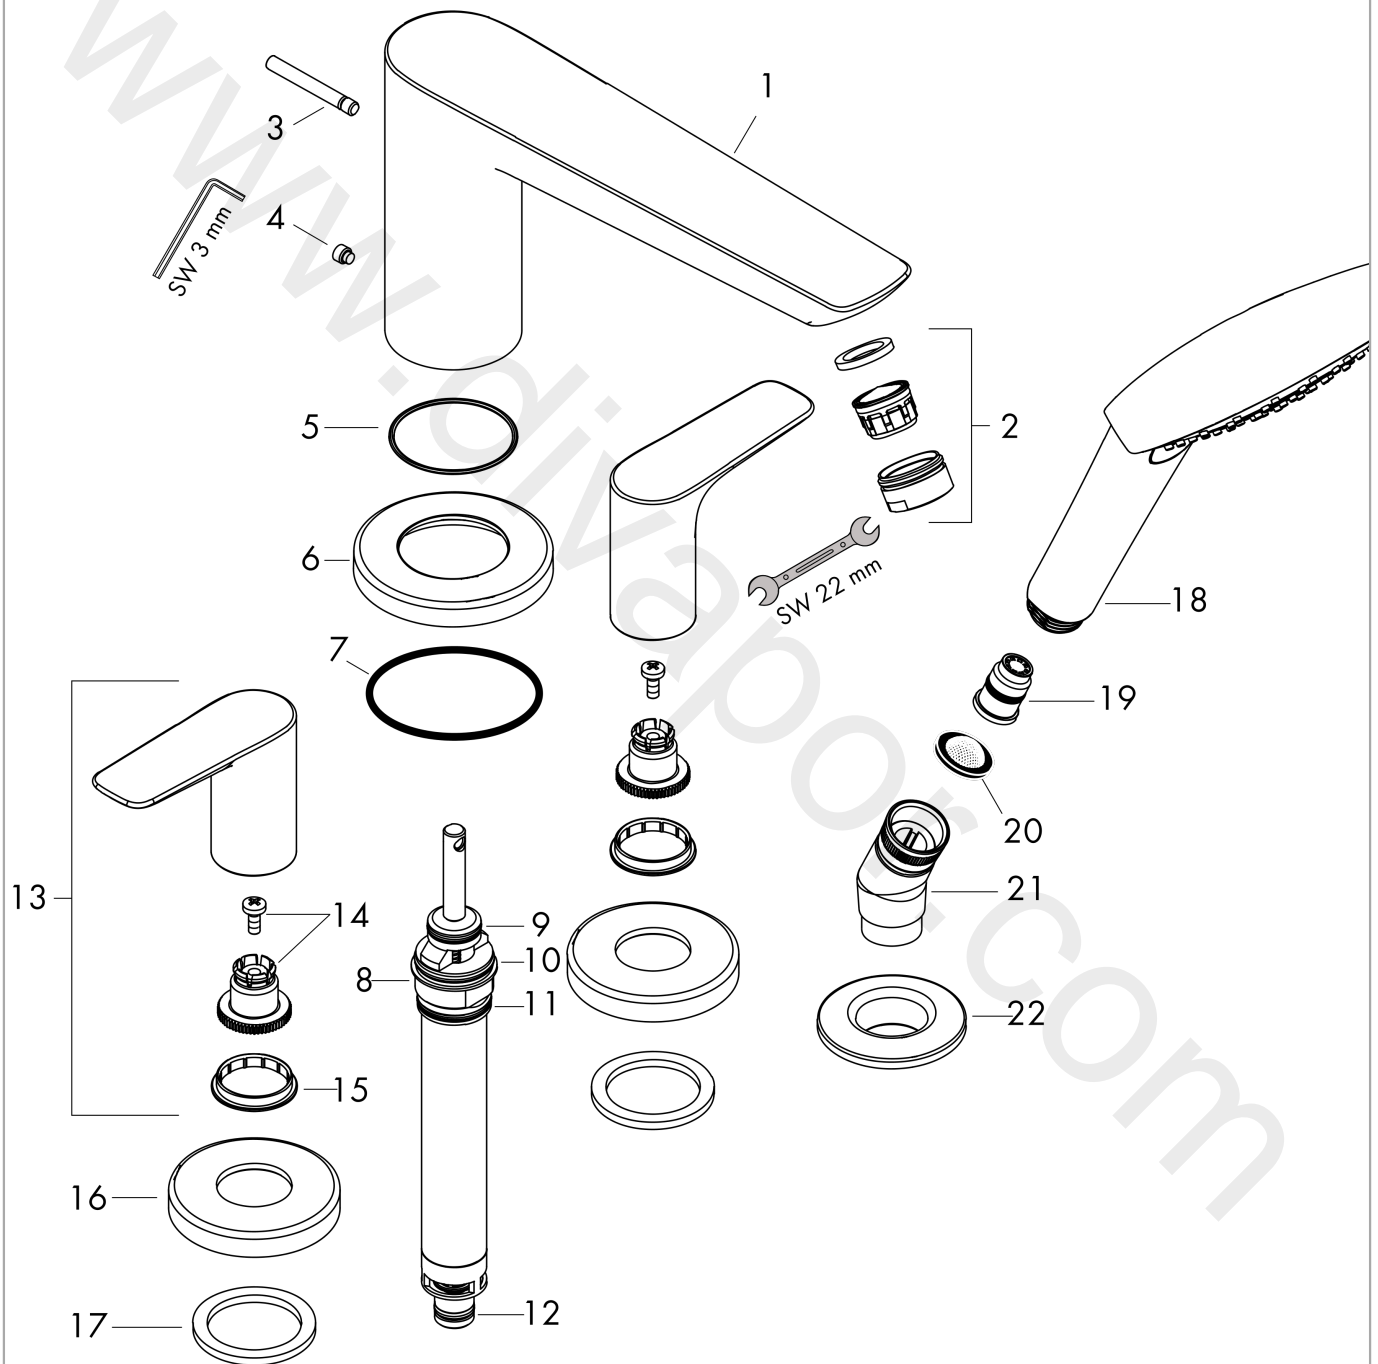

Talis E

4-hole rim mounted bath mixer

Finish: **Brushed Bronze** Article Number: **71748147**

Description

product features

- consists of: 4-hole rim mounted bath mixer, hand shower, shower holder
- projection: 111 mm
- maximum flow rate at 3 bar: 22 l/min
- non-return valve
- protected against backflow, according to DIN EN 1717
- connection dimension: DN15
- installation on bath rim

Technology

Product image

Scale drawing

Flowchart

Talis E
4-hole rim mounted bath mixer
 Finish: **Brushed Bronze** Article Number: **71748147**

Exploded Drawing

Year of production: >03/20

Talis E

4-hole rim mounted bath mixer

Finish: **Brushed Bronze** Article Number: **71748147**

Spare part list

Year of production: >03/20

Pos.	Description	Article Number	Price	PU
1	spout cpl.	92780140	£ 420,00	1
2	aerator M24x1 (30 l/min)	96512140	£ 25,00	1
3	diverter knob	98707140	£ 38,00	1
4	hollow set screw M6x6	97660000	£ 3,30	1
5	O-ring 41x1,5	98168000	£ 3,30	1
6	escutcheon Ø 70 mm	97779140	£ 118,00	1
7	O-ring 58x3	98202000	£ 3,30	1
8	selector assy	96775000	£ 79,00	1
9	O-Ring 14x2,5	98189000	£ 3,30	1
10	O-Ring 23x2,5	98183000	£ 3,30	1
11	O-Ring 22x2	98185000	£ 3,30	1
12	O-ring 9x2,5	98217000	£ 3,30	1
13	handle	92779140	£ 96,00	1
14	handle fixing set	94184000	£ 6,10	1
15	set of color-rings cold / hot water	95819000	£ 13,30	1
16	escutcheon	31098140	£ 64,00	1
17	flat seal	98749000	£ 6,10	1
18	-	26815XXX	> £ 60,00	-
19	back flow preventor cartridge	93339000	£ 20,50	1
20	filter packing	94246000	£ 3,30	1
21	shower holder	28071140	£ 64,00	1
22	escutcheon Ø 52 mm	97159140	£ 76,00	1