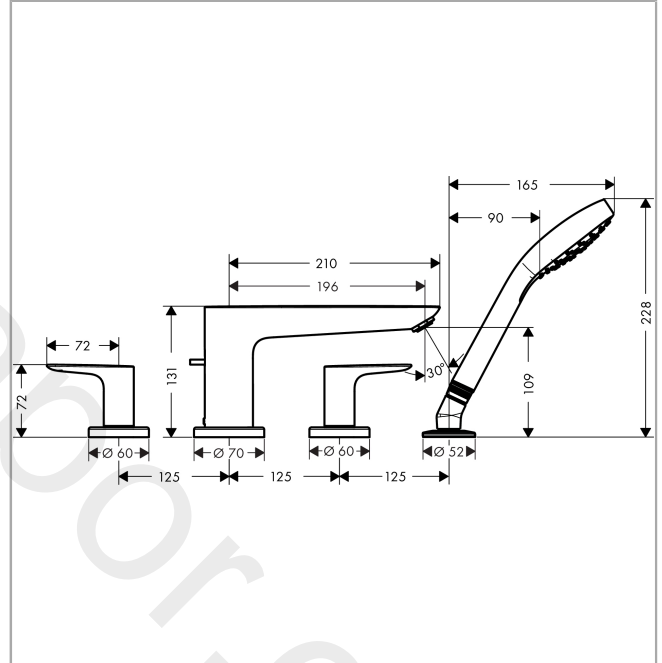

Talis E

4-hole rim mounted bath mixer

Finish: **Brushed Bronze** Article Number: **71748147**

Description

product features

- consists of: 4-hole rim mounted bath mixer, hand shower, shower holder
- projection: 111 mm
- maximum flow rate at 3 bar: 22 l/min
- non-return valve
- protected against backflow, according to DIN EN 1717
- connection dimension: DN15
- installation on bath rim

Technology

Product image

Scale drawing

Flowchart

Talis E
4-hole rim mounted bath mixer
 Finish: **Brushed Bronze** Article Number: **71748147**

Exploded Drawing

Year of production: >03/20

Talis E

4-hole rim mounted bath mixer

Finish: **Brushed Bronze** Article Number: **71748147**

Spare part list

Year of production: >03/20

Pos.	Description	Article Number	Price	PU
1	spout cpl.	92780140	£ 420,00	1
2	aerator M24x1 (30 l/min)	96512140	£ 25,00	1
3	diverter knob	98707140	£ 38,00	1
4	hollow set screw M6x6	97660000	£ 3,30	1
5	O-ring 41x1,5	98168000	£ 3,30	1
6	escutcheon Ø 70 mm	97779140	£ 118,00	1
7	O-ring 58x3	98202000	£ 3,30	1
8	selector assy	96775000	£ 79,00	1
9	O-Ring 14x2,5	98189000	£ 3,30	1
10	O-Ring 23x2,5	98183000	£ 3,30	1
11	O-Ring 22x2	98185000	£ 3,30	1
12	O-ring 9x2,5	98217000	£ 3,30	1
13	handle	92779140	£ 96,00	1
14	handle fixing set	94184000	£ 6,10	1
15	set of color-rings cold / hot water	95819000	£ 13,30	1
16	escutcheon	31098140	£ 64,00	1
17	flat seal	98749000	£ 6,10	1
18	-	26815XXX	> £ 60,00	-
19	back flow preventor cartridge	93339000	£ 20,50	1
20	filter packing	94246000	£ 3,30	1
21	shower holder	28071140	£ 64,00	1
22	escutcheon Ø 52 mm	97159140	£ 76,00	1