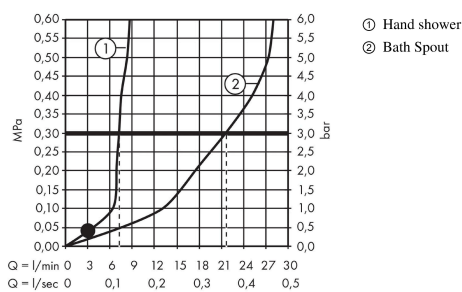

Talis E

4-hole rim mounted bath mixer

Finish: **Brushed Bronze** Article Number: **71748147**

Description

product features

- consists of: 4-hole rim mounted bath mixer, hand shower, shower holder
- projection: 111 mm
- maximum flow rate at 3 bar: 22 l/min
- non-return valve
- protected against backflow, according to DIN EN 1717
- connection dimension: DN15
- installation on bath rim

Technology

Product image

Scale drawing

Flowchart

Talis E
4-hole rim mounted bath mixer
 Finish: **Brushed Bronze** Article Number: **71748147**

Exploded Drawing

Year of production: >03/20

Talis E

4-hole rim mounted bath mixer

Finish: **Brushed Bronze** Article Number: **71748147**

Spare part list

Year of production: >03/20

Pos.	Description	Article Number	Price	PU
1	spout cpl.	92780140	£ 420,00	1
2	aerator M24x1 (30 l/min)	96512140	£ 25,00	1
3	diverter knob	98707140	£ 38,00	1
4	hollow set screw M6x6	97660000	£ 3,30	1
5	O-ring 41x1,5	98168000	£ 3,30	1
6	escutcheon Ø 70 mm	97779140	£ 118,00	1
7	O-ring 58x3	98202000	£ 3,30	1
8	selector assy	96775000	£ 79,00	1
9	O-Ring 14x2,5	98189000	£ 3,30	1
10	O-Ring 23x2,5	98183000	£ 3,30	1
11	O-Ring 22x2	98185000	£ 3,30	1
12	O-ring 9x2,5	98217000	£ 3,30	1
13	handle	92779140	£ 96,00	1
14	handle fixing set	94184000	£ 6,10	1
15	set of color-rings cold / hot water	95819000	£ 13,30	1
16	escutcheon	31098140	£ 64,00	1
17	flat seal	98749000	£ 6,10	1
18	-	26815XXX	> £ 60,00	-
19	back flow preventor cartridge	93339000	£ 20,50	1
20	filter packing	94246000	£ 3,30	1
21	shower holder	28071140	£ 64,00	1
22	escutcheon Ø 52 mm	97159140	£ 76,00	1