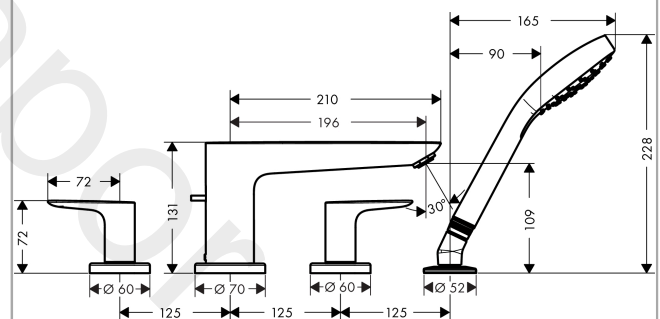

Talis E

4-hole rim mounted bath mixer

Finish: **Brushed Bronze** Article Number: **71748140**

Description

product features

- consists of: 4-hole rim mounted bath mixer, hand shower
- 2 functions
- projection: 196 mm
- maximum pull-out length of hand shower: 1.60 m
- maximum flow rate at 3 bar: 23,8 l/min
- flow rate for bath spout at 3 bar: 23,8 l/min
- flow rate of hand shower at 3 bar: 16,7 l/min
- non-return valve
- connection dimension: DN15
- installation on bath rim
- min. operating pressure: 1 bar
- WRAS 1909075

Article Details

Price excl. VAT

731,30 £

Technology

Design awards

Product image

Scale drawing

Flowchart

Talis E
4-hole rim mounted bath mixer
 Finish: **Brushed Bronze** Article Number: **71748140**

Exploded Drawing

Year of production: >07/19

Talis E

4-hole rim mounted bath mixer

Finish: **Brushed Bronze** Article Number: **71748140**

Spare part list

Year of production: >07/19

Pos.	Description	Article Number	Price	PU
1	spout cpl.	92780140	£ 420,00	1
2	aerator M24x1 (25 l/min)	92512140	£ 96,00	1
3	diverter knob	98707140	£ 38,00	1
4	hollow set screw M6x6	97660000	£ 3,30	1
5	O-ring 41x1,5	98168000	£ 3,30	1
6	escutcheon Ø 70 mm	97779140	£ 118,00	1
7	O-ring 58x3	98202000	£ 3,30	1
8	selector assy	96775000	£ 79,00	1
9	O-Ring 14x2,5	98189000	£ 3,30	1
10	O-Ring 23x2,5	98183000	£ 3,30	1
11	O-Ring 22x2	98185000	£ 3,30	1
12	O-ring 9x2,5	98217000	£ 3,30	1
13	handle	92779140	£ 96,00	1
14	handle fixing set	94184000	£ 6,10	1
15	set of color-rings cold / hot water	95819000	£ 13,30	1
16	escutcheon	31098140	£ 64,00	1
17	flat seal	98749000	£ 6,10	1
18	handshower	26814XXX	> £ 60,00	-
19	filter insert	97708000	£ 6,10	1
20	shower holder	28071140	£ 64,00	1
21	set of non return valves DW 15	94074000	£ 16,10	1
22	escutcheon Ø 52 mm	97159140	£ 76,00	1
a	concealed item	13244180	£ 455,00	1
b	Grease	90920000	£ 16,10	1