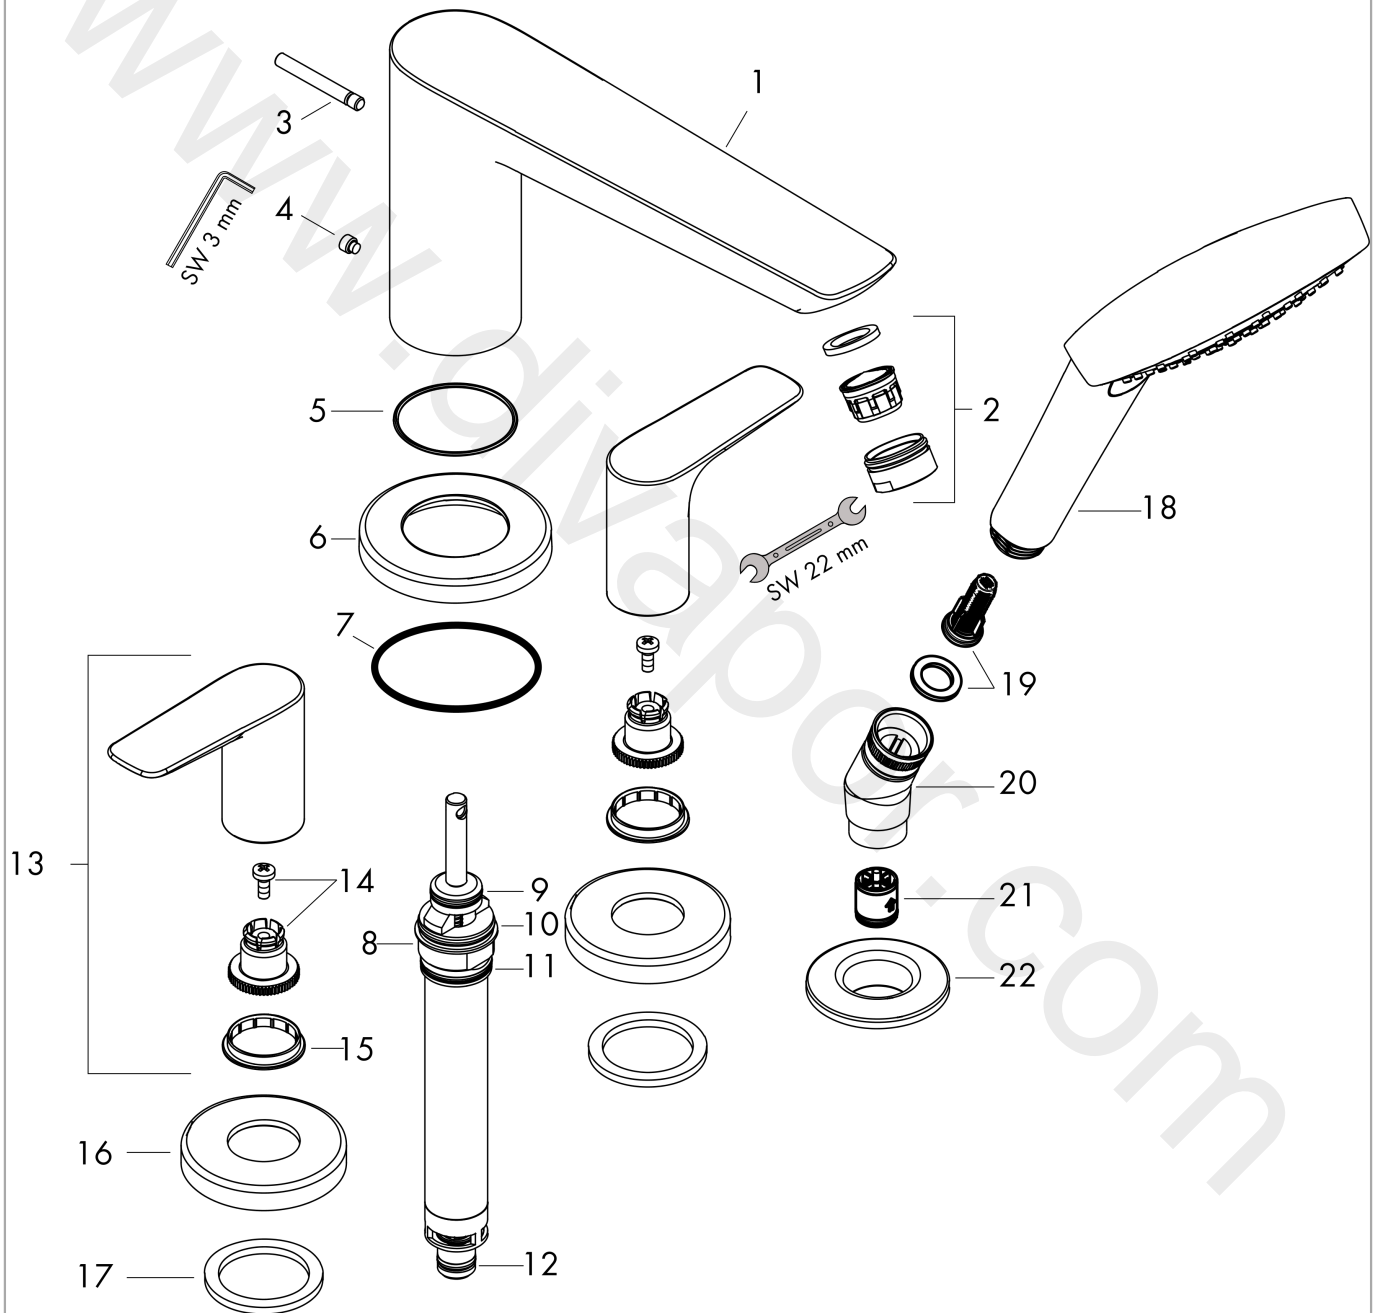

Talis E

4-hole rim mounted bath mixer

Finish: **Brushed Bronze** Article Number: **71748140**

Description

product features

- consists of: 4-hole rim mounted bath mixer, hand shower
- 2 functions
- projection: 196 mm
- maximum pull-out length of hand shower: 1.60 m
- maximum flow rate at 3 bar: 23,8 l/min
- flow rate for bath spout at 3 bar: 23,8 l/min
- flow rate of hand shower at 3 bar: 16,7 l/min
- non-return valve
- connection dimension: DN15
- installation on bath rim
- min. operating pressure: 1 bar
- WRAS 1909075

Article Details

Price excl. VAT

731,30 £

Technology

Design awards

Product image

Scale drawing

Flowchart

Talis E
4-hole rim mounted bath mixer
 Finish: **Brushed Bronze** Article Number: **71748140**

Exploded Drawing

Year of production: >07/19

Talis E

4-hole rim mounted bath mixer

Finish: **Brushed Bronze** Article Number: **71748140**

Spare part list

Year of production: >07/19

Pos.	Description	Article Number	Price	PU
1	spout cpl.	92780140	£ 420,00	1
2	aerator M24x1 (25 l/min)	92512140	£ 96,00	1
3	diverter knob	98707140	£ 38,00	1
4	hollow set screw M6x6	97660000	£ 3,30	1
5	O-ring 41x1,5	98168000	£ 3,30	1
6	escutcheon Ø 70 mm	97779140	£ 118,00	1
7	O-ring 58x3	98202000	£ 3,30	1
8	selector assy	96775000	£ 79,00	1
9	O-Ring 14x2,5	98189000	£ 3,30	1
10	O-Ring 23x2,5	98183000	£ 3,30	1
11	O-Ring 22x2	98185000	£ 3,30	1
12	O-ring 9x2,5	98217000	£ 3,30	1
13	handle	92779140	£ 96,00	1
14	handle fixing set	94184000	£ 6,10	1
15	set of color-rings cold / hot water	95819000	£ 13,30	1
16	escutcheon	31098140	£ 64,00	1
17	flat seal	98749000	£ 6,10	1
18	handshower	26814XXX	> £ 60,00	-
19	filter insert	97708000	£ 6,10	1
20	shower holder	28071140	£ 64,00	1
21	set of non return valves DW 15	94074000	£ 16,10	1
22	escutcheon Ø 52 mm	97159140	£ 76,00	1
a	concealed item	13244180	£ 455,00	1
b	Grease	90920000	£ 16,10	1