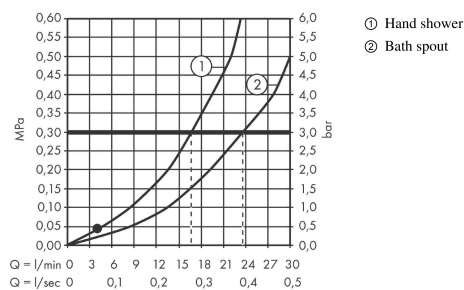

Talis E

4-hole rim mounted bath mixer

Finish: **Brushed Bronze** Article Number: **71748140**

Description

product features

- consists of: 4-hole rim mounted bath mixer, hand shower
- 2 functions
- projection: 196 mm
- maximum pull-out length of hand shower: 1.60 m
- maximum flow rate at 3 bar: 23,8 l/min
- flow rate for bath spout at 3 bar: 23,8 l/min
- flow rate of hand shower at 3 bar: 16,7 l/min
- non-return valve
- connection dimension: DN15
- installation on bath rim
- min. operating pressure: 1 bar
- WRAS 1909075

Article Details

Price excl. VAT

731,30 £

Technology

Design awards

Product image

Scale drawing

Flowchart