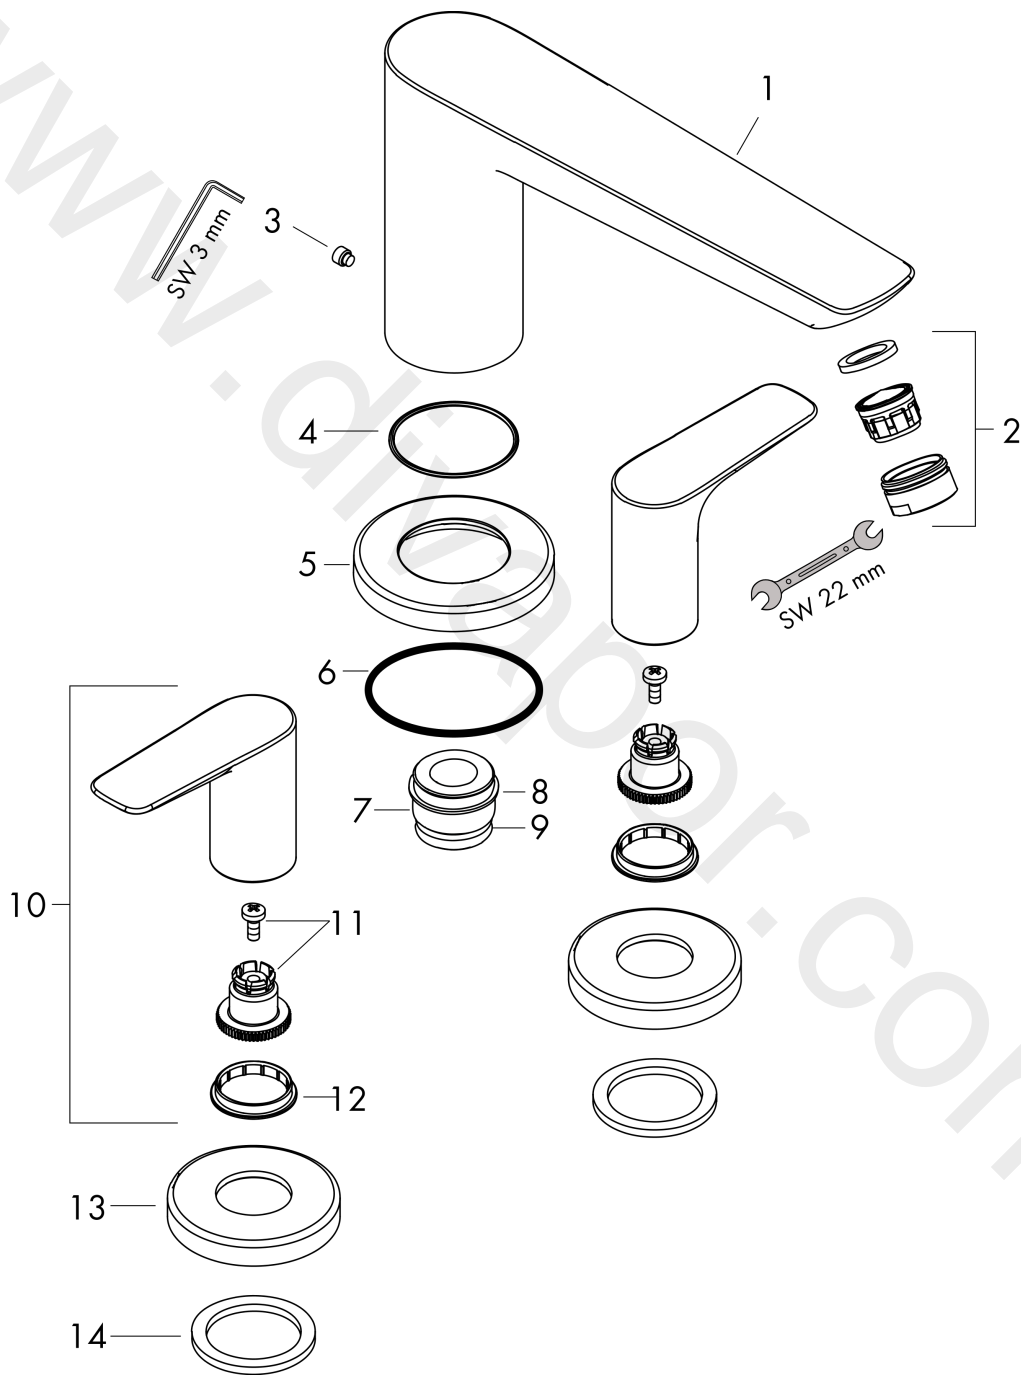

**Talis E**  
**3-hole rim mounted bath mixer**  
 Finish: **Chrome** Article Number: **71747000**

**Exploded Drawing**

Year of production: >08/15

**Talis E**

**3-hole rim mounted bath mixer**

Finish: **Chrome** Article Number: **71747000**

**Spare part list**

Year of production: >08/15

Pos.	Description	Article Number	Price	PU
1	spout cpl.	92783000	£ 173,00	1
2	aerator M24x1 (30 l/min)	96512000	£ 16,10	1
3	hollow set screw M6x6	97660000	£ 3,30	1
4	O-ring 41x1,5	98168000	£ 3,30	1
5	escutcheon Ø 70 mm	97779000	£ 79,00	1
6	O-ring 58x3	98202000	£ 3,30	1
7	adapter for spout	88512000	£ 16,10	1
8	O-Ring 23x2,5	98183000	£ 3,30	1
9	O-ring 21x2,5	98211000	£ 3,30	1
10	handle	92779000	£ 64,00	1
11	handle fixing set	94184000	£ 6,10	1
12	set of color-rings cold / hot water	96299000	£ 20,50	1
13	escutcheon	31098000	£ 43,00	1
14	flat seal	98749000	£ 6,10	1
a	concealed item	13233180	£ 285,00	1
b	Grease	90920000	£ 16,10	1