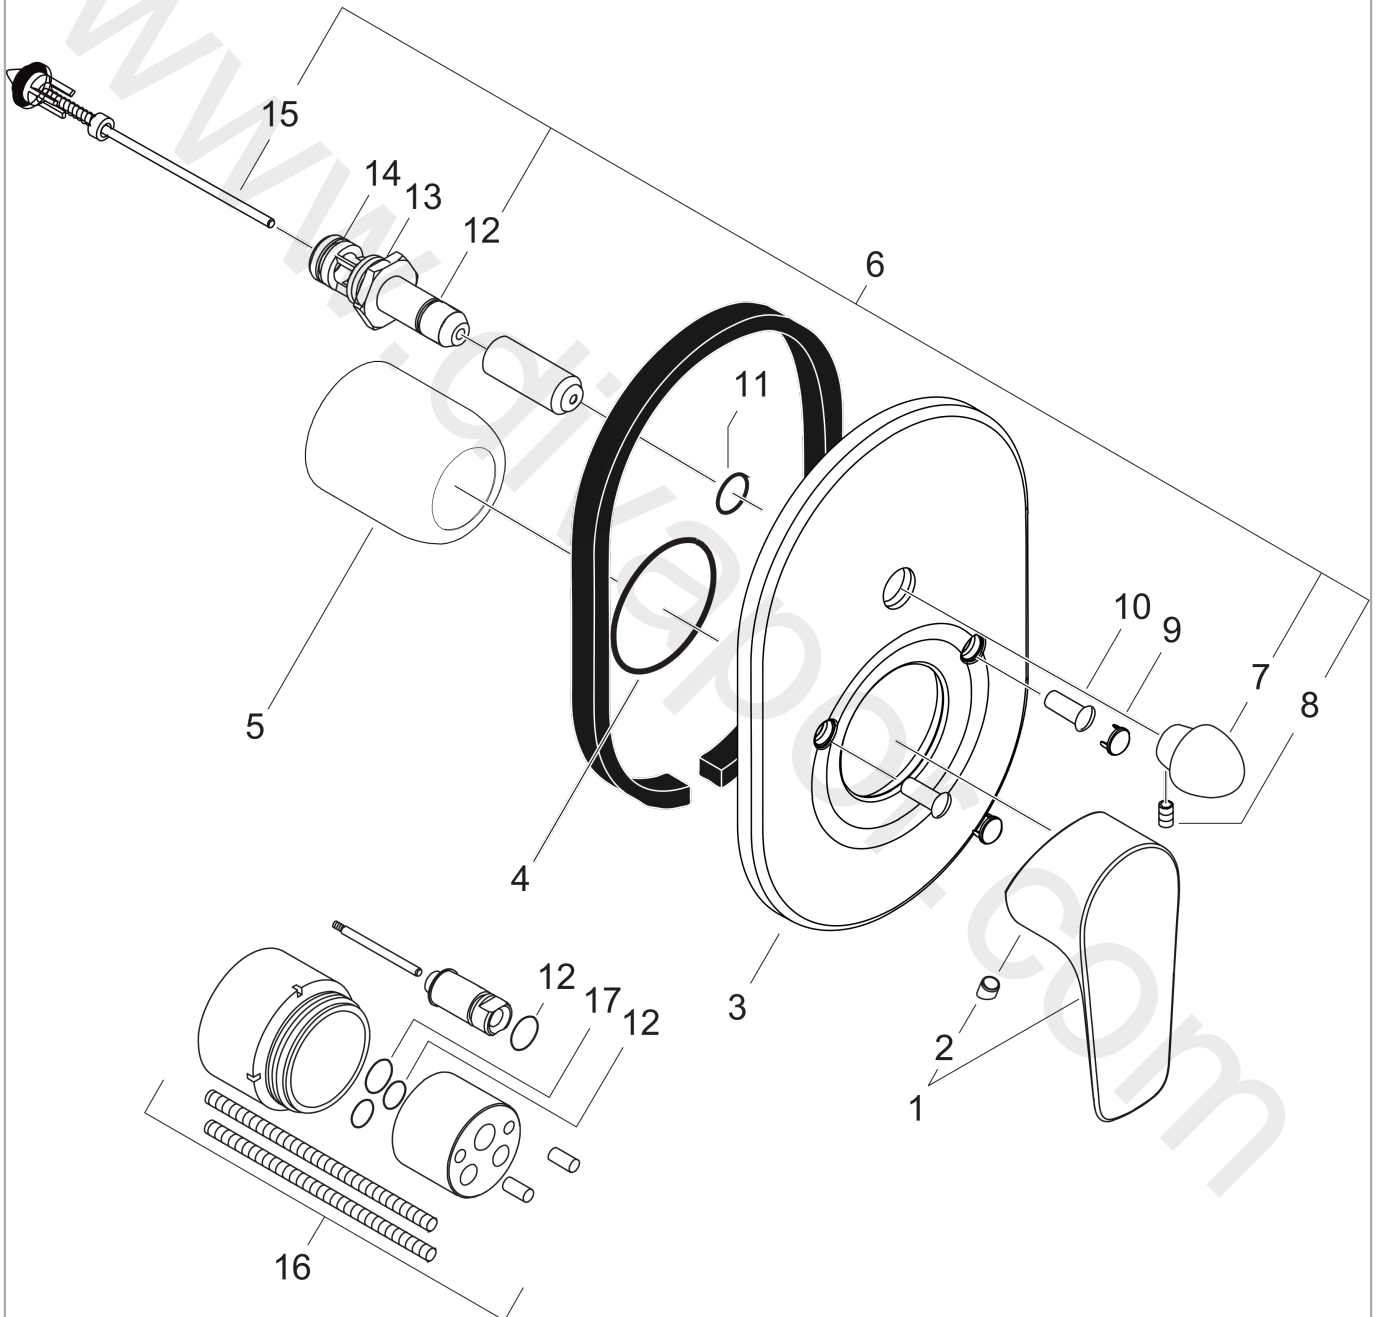

Talis E
Single lever bath mixer for concealed installation
 Finish: **Chrome** Article Number: **71746000**

Description

product features

- 2 functions
- maximum flow rate at 3 bar: 30,7 l/min
- flow rate for bath spout at 3 bar: 30,7 l/min
- flow rate of hand shower at 3 bar: 27 l/min
- ceramic cartridge
- temperature limitation adjustable
- diverter with automatic resetting
- connection type: basic set
- wall-mounted
- min. operating pressure: 1 bar
- max. operating pressure: 10 bar
- WRAS 2205035
- WRAS 2205035 - Approval letter

Article Details

Price excl. VAT 73,33 £

Product image

Scale drawing

Talis E
Single lever bath mixer for concealed installation
 Finish: **Chrome** Article Number: **71746000**

Flowchart

Talis E
Single lever bath mixer for concealed installation
 Finish: **Chrome** Article Number: **71746000**

Exploded Drawing

Year of production: >10/15

Talis E
Single lever bath mixer for concealed installation
 Finish: **Chrome** Article Number: **71746000**

Spare part list

Year of production: >10/15

Pos.	Description	Article Number	Price	PU
1	handle	92666000	£ 35,00	1
2	screw cover	96338000	£ 3,30	1
3	escutcheon bath/shower mixer	95011000	£ 51,00	1
4	O-Ring 48x3	95508000	£ 3,30	1
5	flange	96348000	£ 13,30	1
6	diverter assy with sleeve and handle	95015000	£ 110,00	1
7	diverter knob cpl.	95013000	£ 16,10	1
8	hollow set screw M4x10	97667000	£ 3,30	1
9	cover cap	95433000	£ 6,10	1
10	hollow screw	96065000	£ 6,10	1
11	O-ring 14x3	98130000	£ 3,30	1
12	O-ring 10x1,5	98123000	£ 3,30	1
13	O-ring 16x2,5	98134000	£ 3,30	1
14	O-ring 13x2	98128000	£ 3,30	1
15	selector assy	96937000	£ 20,50	1
16	extension set 28 mm tub mixer	32498000	£ 173,00	1
17	O-ring 12x1,5	98430000	£ 3,30	1
a	concealed item	31741180	£ 156,00	1