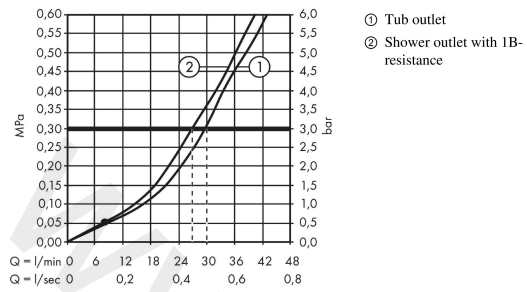

Talis E
Single lever bath mixer for concealed installation
 Finish: **Chrome** Article Number: **71746000**

Description

product features

- 2 functions
- maximum flow rate at 3 bar: 30,7 l/min
- flow rate for bath spout at 3 bar: 30,7 l/min
- flow rate of hand shower at 3 bar: 27 l/min
- ceramic cartridge
- temperature limitation adjustable
- diverter with automatic resetting
- connection type: basic set
- wall-mounted
- min. operating pressure: 1 bar
- max. operating pressure: 10 bar
- WRAS 2205035
- WRAS 2205035 - Approval letter

Article Details

Price excl. VAT 73,33 £

Product image

Scale drawing

Talis E
Single lever bath mixer for concealed installation
 Finish: **Chrome** Article Number: **71746000**

Flowchart

Talis E
Single lever bath mixer for concealed installation
 Finish: **Chrome** Article Number: **71746000**

Exploded Drawing

Year of production: >10/15

Talis E
Single lever bath mixer for concealed installation
 Finish: **Chrome** Article Number: **71746000**

Spare part list

Year of production: >10/15

Pos.	Description	Article Number	Price	PU
1	handle	92666000	£ 35,00	1
2	screw cover	96338000	£ 3,30	1
3	escutcheon bath/shower mixer	95011000	£ 51,00	1
4	O-Ring 48x3	95508000	£ 3,30	1
5	flange	96348000	£ 13,30	1
6	diverter assy with sleeve and handle	95015000	£ 110,00	1
7	diverter knob cpl.	95013000	£ 16,10	1
8	hollow set screw M4x10	97667000	£ 3,30	1
9	cover cap	95433000	£ 6,10	1
10	hollow screw	96065000	£ 6,10	1
11	O-ring 14x3	98130000	£ 3,30	1
12	O-ring 10x1,5	98123000	£ 3,30	1
13	O-ring 16x2,5	98134000	£ 3,30	1
14	O-ring 13x2	98128000	£ 3,30	1
15	selector assy	96937000	£ 20,50	1
16	extension set 28 mm tub mixer	32498000	£ 173,00	1
17	O-ring 12x1,5	98430000	£ 3,30	1
a	concealed item	31741180	£ 156,00	1