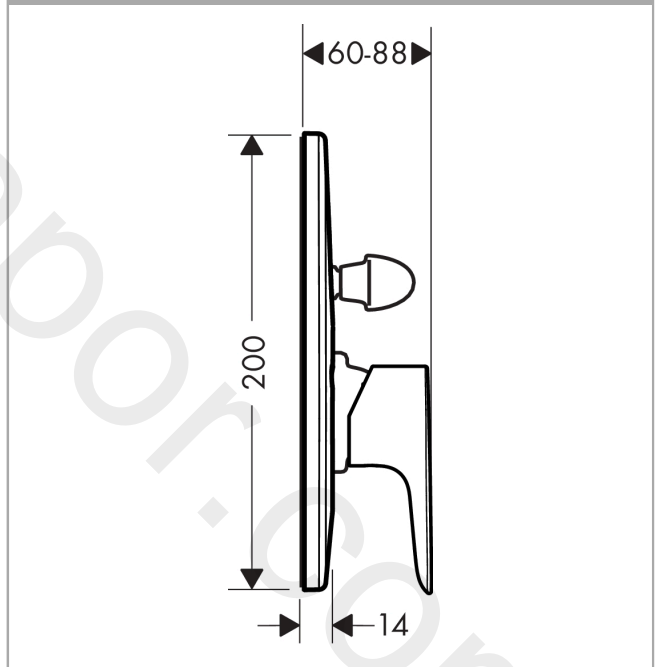

Talis E
Single lever bath mixer for concealed installation
 Finish: **Chrome** Article Number: **71746000**

Description

product features

- 2 functions
- maximum flow rate at 3 bar: 30,7 l/min
- flow rate for bath spout at 3 bar: 30,7 l/min
- flow rate of hand shower at 3 bar: 27 l/min
- ceramic cartridge
- temperature limitation adjustable
- diverter with automatic resetting
- connection type: basic set
- wall-mounted
- min. operating pressure: 1 bar
- max. operating pressure: 10 bar
- WRAS 2205035
- WRAS 2205035 - Approval letter

Article Details

Price excl. VAT 73,33 £

Product image

Scale drawing

Talis E
Single lever bath mixer for concealed installation
 Finish: **Chrome** Article Number: **71746000**

Flowchart

Talis E
Single lever bath mixer for concealed installation
 Finish: **Chrome** Article Number: **71746000**

Exploded Drawing

Year of production: >10/15

Talis E
Single lever bath mixer for concealed installation
 Finish: **Chrome** Article Number: **71746000**

Spare part list

Year of production: >10/15

Pos.	Description	Article Number	Price	PU
1	handle	92666000	£ 35,00	1
2	screw cover	96338000	£ 3,30	1
3	escutcheon bath/shower mixer	95011000	£ 51,00	1
4	O-Ring 48x3	95508000	£ 3,30	1
5	flange	96348000	£ 13,30	1
6	diverter assy with sleeve and handle	95015000	£ 110,00	1
7	diverter knob cpl.	95013000	£ 16,10	1
8	hollow set screw M4x10	97667000	£ 3,30	1
9	cover cap	95433000	£ 6,10	1
10	hollow screw	96065000	£ 6,10	1
11	O-ring 14x3	98130000	£ 3,30	1
12	O-ring 10x1,5	98123000	£ 3,30	1
13	O-ring 16x2,5	98134000	£ 3,30	1
14	O-ring 13x2	98128000	£ 3,30	1
15	selector assy	96937000	£ 20,50	1
16	extension set 28 mm tub mixer	32498000	£ 173,00	1
17	O-ring 12x1,5	98430000	£ 3,30	1
a	concealed item	31741180	£ 156,00	1