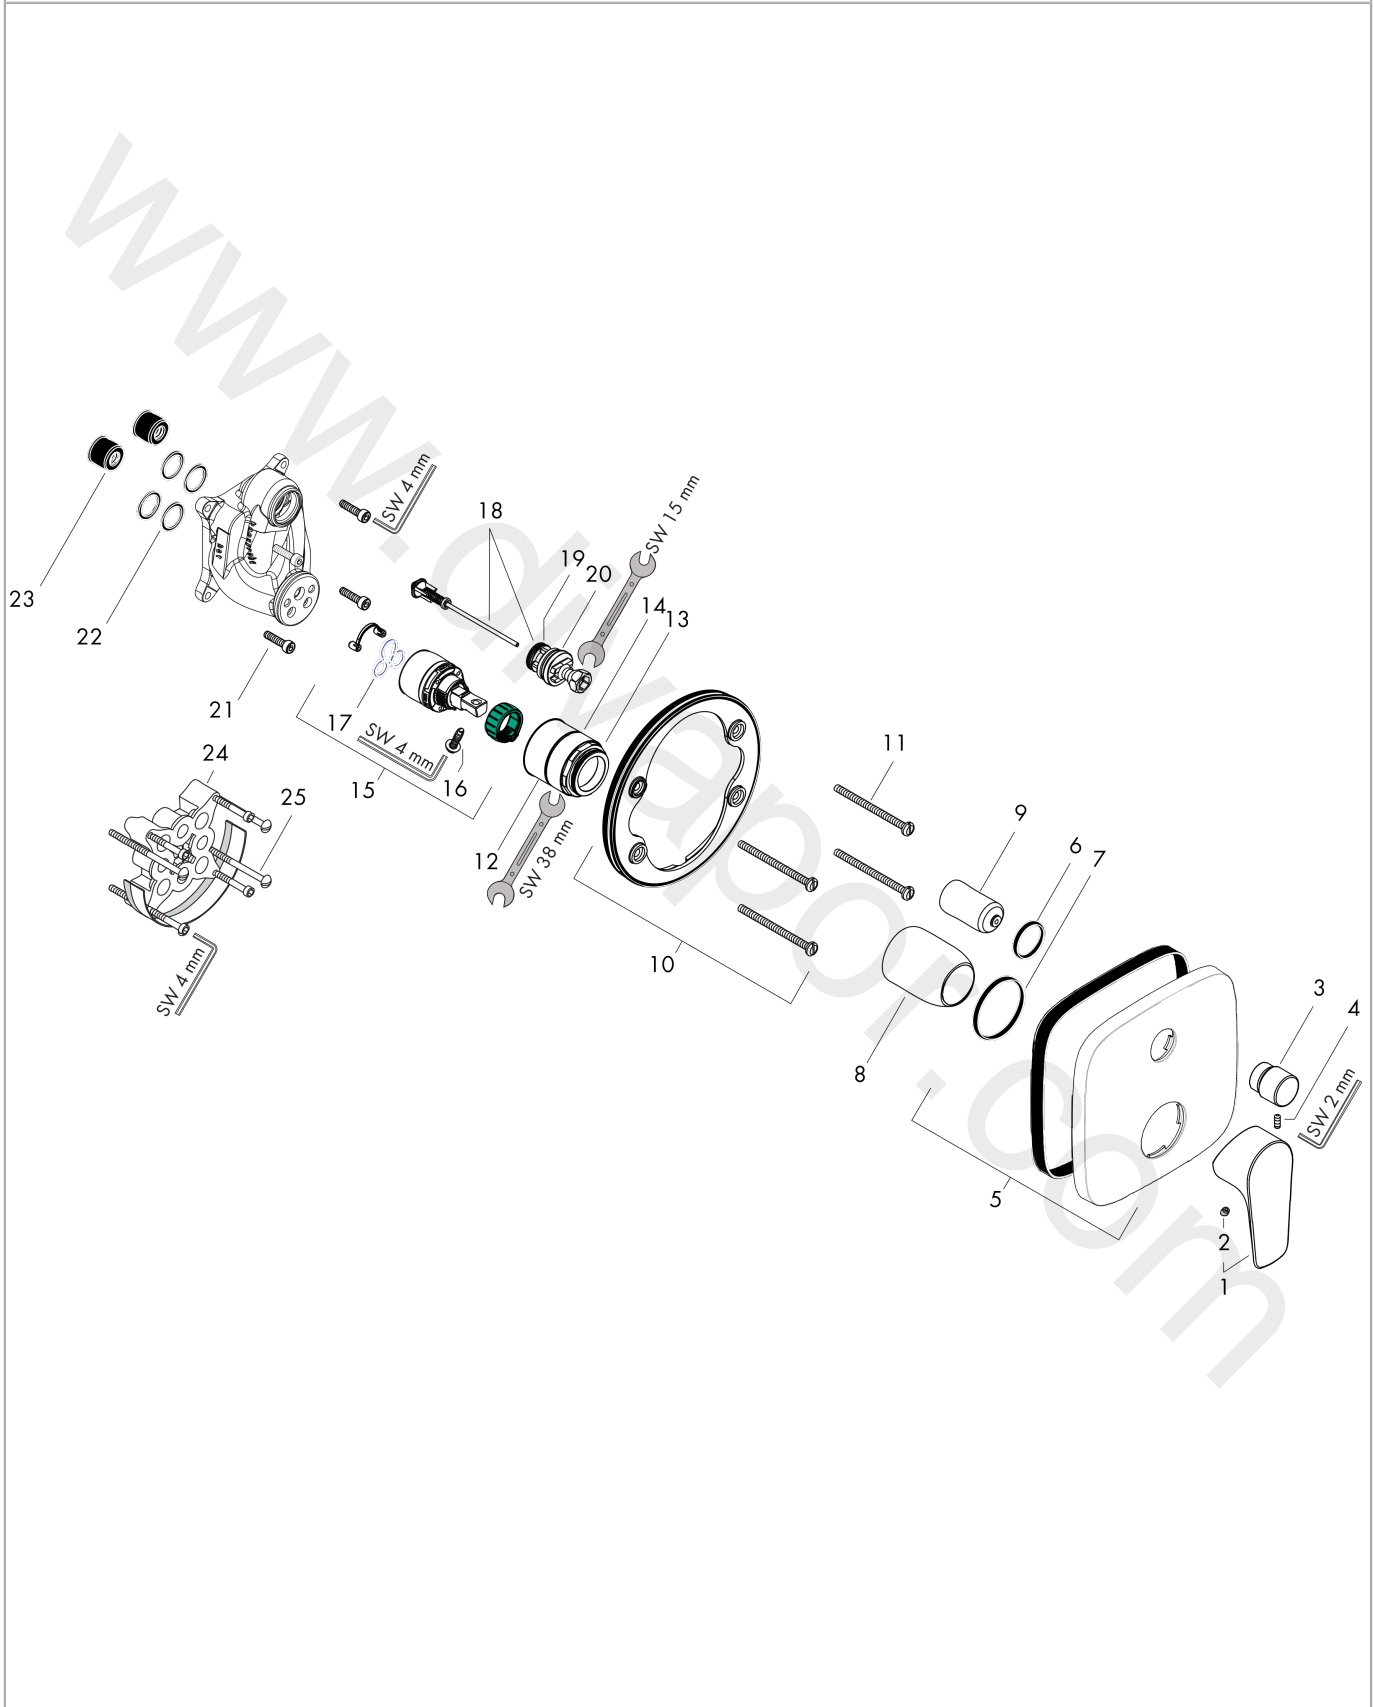

Talis E

Single lever bath mixer for concealed installation for iBox universal

Finish: **Matt White** Article Number: **71745707**

Description

product features

- ceramic cartridge
- temperature limitation adjustable
- diverter with automatic resetting
- connection type: basic set
- wall-mounted

Product image

Scale drawing

Flowchart

Talis E

Single lever bath mixer for concealed installation for iBox universal

Finish: **Matt White** Article Number: **71745707**

Exploded Drawing

Year of production: >03/20

Talis E

Single lever bath mixer for concealed installation for iBox universal

Finish: **Matt White** Article Number: **71745707**

Spare part list

Year of production: >03/20

Pos.	Description	Article Number	Price	PU
1	handle	92666700	£ 51,00	1
2	screw cover	96338000	£ 3,30	1
3	diverter knob	98795700	£ 76,00	1
4	hollow set screw M4x10	97667000	£ 3,30	1
5	escutcheon 155 / 155 mm	95275700	£ 96,00	1
6	O-ring 23x3	98142000	£ 3,30	1
7	O-ring 43x3	98418000	£ 3,30	1
8	sleeve	98790700	£ 51,00	1
9	sleeve	98794700	£ 51,00	1
10	holder for escutcheon	98793000	£ 43,00	1
11	set of fixing screws	96454000	£ 9,00	1
12	nut	98796000	£ 43,00	1
13	O-ring 30x1,5	98433000	£ 3,30	1
14	O-ring 39x1,5	98400000	£ 3,30	1
15	cartridge, assy	92730000	£ 35,00	1
16	locking screw for handle	95140000	£ 6,10	1
17	seal	95008000	£ 9,00	1
18	selector assy	95014000	£ 64,00	1
19	O-ring 16x2,3	98207000	£ 3,30	1
20	O-ring 20x2,5	92602000	£ 6,10	1
21	set of screws	96525000	£ 9,00	1
22	O-ring 16x2	98133000	£ 3,30	1
23	noise reduction	94073000	£ 25,00	1
24	extension 25 mm	13595000	£ 75,00	1
25	set of fixing screws	97747000	£ 3,30	1
a	-	01800187	-	1