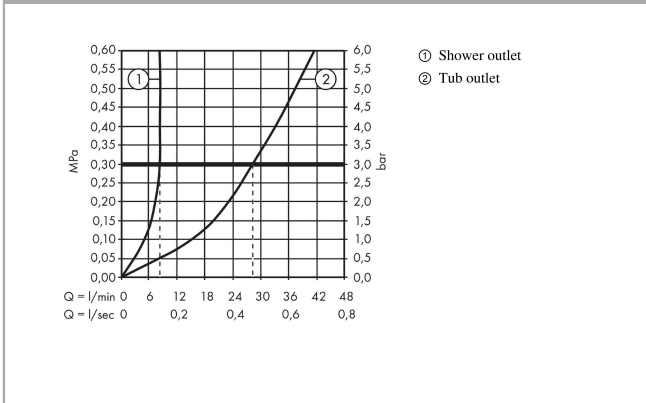

Talis E

Single lever bath mixer for concealed installation for iBox universal

Finish: **Matt White** Article Number: **71745707**

Description

product features

- ceramic cartridge
- temperature limitation adjustable
- diverter with automatic resetting
- connection type: basic set
- wall-mounted

Product image

Scale drawing

Flowchart

Talis E

Single lever bath mixer for concealed installation for iBox universal

Finish: **Matt White** Article Number: **71745707**

Exploded Drawing

Year of production: >03/20