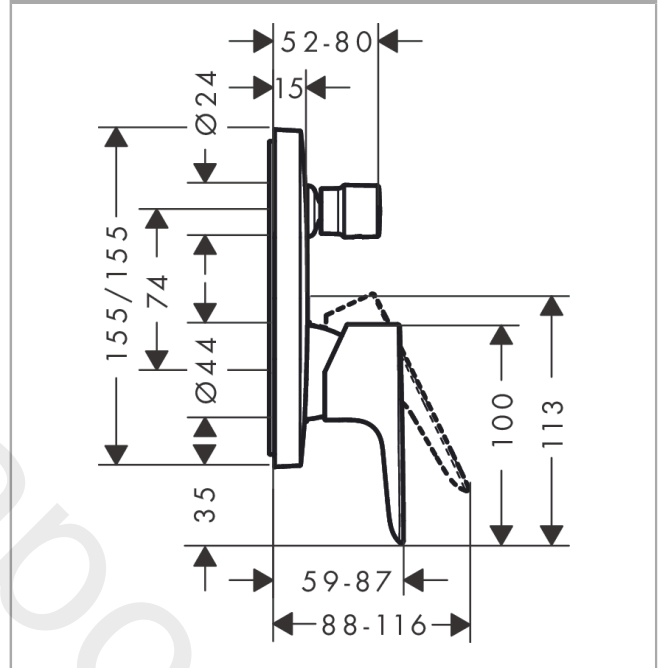

Talis E

Single lever bath mixer for concealed installation for iBox universal

Finish: **Matt White** Article Number: **71745707**

Description

product features

- ceramic cartridge
- temperature limitation adjustable
- diverter with automatic resetting
- connection type: basic set
- wall-mounted

Product image

Scale drawing

Flowchart

Talis E

Single lever bath mixer for concealed installation for iBox universal

Finish: **Matt White** Article Number: **71745707**

Exploded Drawing

Year of production: >03/20

Talis E

Single lever bath mixer for concealed installation for iBox universal

Finish: **Matt White** Article Number: **71745707**

Spare part list

Year of production: >03/20

Pos.	Description	Article Number	Price	PU
1	handle	92666700	£ 51,00	1
2	screw cover	96338000	£ 3,30	1
3	diverter knob	98795700	£ 76,00	1
4	hollow set screw M4x10	97667000	£ 3,30	1
5	escutcheon 155 / 155 mm	95275700	£ 96,00	1
6	O-ring 23x3	98142000	£ 3,30	1
7	O-ring 43x3	98418000	£ 3,30	1
8	sleeve	98790700	£ 51,00	1
9	sleeve	98794700	£ 51,00	1
10	holder for escutcheon	98793000	£ 43,00	1
11	set of fixing screws	96454000	£ 9,00	1
12	nut	98796000	£ 43,00	1
13	O-ring 30x1,5	98433000	£ 3,30	1
14	O-ring 39x1,5	98400000	£ 3,30	1
15	cartridge, assy	92730000	£ 35,00	1
16	locking screw for handle	95140000	£ 6,10	1
17	seal	95008000	£ 9,00	1
18	selector assy	95014000	£ 64,00	1
19	O-ring 16x2,3	98207000	£ 3,30	1
20	O-ring 20x2,5	92602000	£ 6,10	1
21	set of screws	96525000	£ 9,00	1
22	O-ring 16x2	98133000	£ 3,30	1
23	noise reduction	94073000	£ 25,00	1
24	extension 25 mm	13595000	£ 75,00	1
25	set of fixing screws	97747000	£ 3,30	1
a	-	01800187	-	1