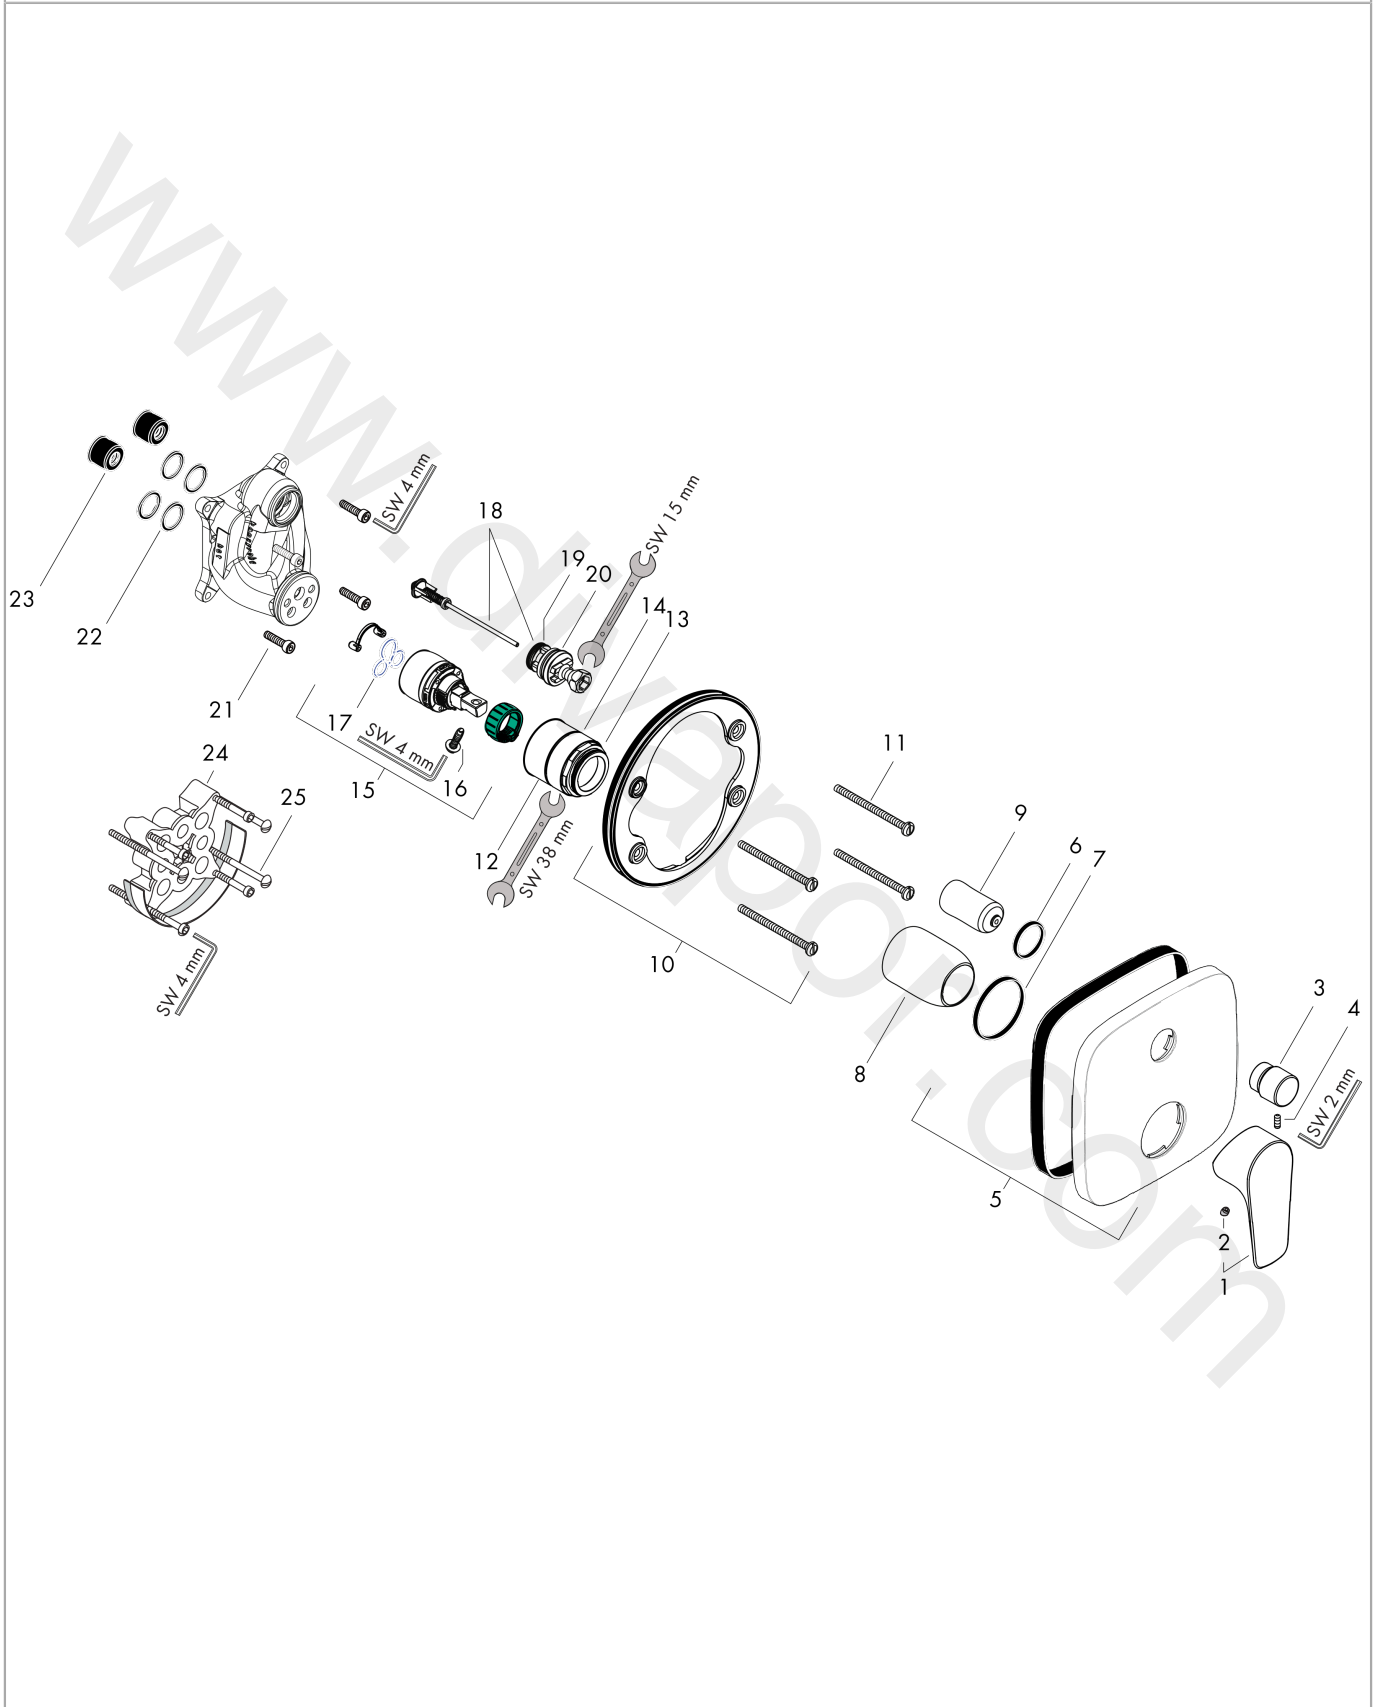

**Talis E**

**Single lever bath mixer for concealed installation for iBox universal**

Finish: **Matt Black** Article Number: **71745677**

**Description**

**product features**

- ceramic cartridge
- temperature limitation adjustable
- diverter with automatic resetting
- connection type: basic set
- wall-mounted

**Product image**

**Scale drawing**

**Flowchart**

**Talis E**

**Single lever bath mixer for concealed installation for iBox universal**

Finish: **Matt Black** Article Number: **71745677**

**Exploded Drawing**

## Talis E

Single lever bath mixer for concealed installation for iBox universal

Finish: **Matt Black** Article Number: **71745677**

### Spare part list

Year of production: >07/19

Pos.	Description	Article Number	Price	PU
1	handle	92666670	£ 51,00	1
2	screw cover	96338000	£ 3,30	1
3	diverter knob	98795670	£ 76,00	1
4	hollow set screw M4x10	97667000	£ 3,30	1
5	escutcheon 155 / 155 mm	95275670	£ 96,00	1
6	O-ring 23x3	98142000	£ 3,30	1
7	O-ring 43x3	98418000	£ 3,30	1
8	sleeve	98790670	£ 51,00	1
9	sleeve	98794670	£ 51,00	1
10	holder for escutcheon	98793000	£ 43,00	1
11	set of fixing screws	96454000	£ 9,00	1
12	nut	98796000	£ 43,00	1
13	O-ring 30x1,5	98433000	£ 3,30	1
14	O-ring 39x1,5	98400000	£ 3,30	1
15	cartridge, assy	92730000	£ 35,00	1
16	locking screw for handle	95140000	£ 6,10	1
17	seal	95008000	£ 9,00	1
18	selector assy	95014000	£ 64,00	1
19	O-ring 17x2	98199000	£ 3,30	1
20	O-ring 20x2,5	92602000	£ 6,10	1
21	set of screws	96525000	£ 9,00	1
22	O-ring 16x2	98133000	£ 3,30	1
23	noise reduction	94073000	£ 25,00	1
24	extension 25 mm	13595000	£ 75,00	1
25	set of fixing screws	97747000	£ 3,30	1
a	-	01800187	-	1