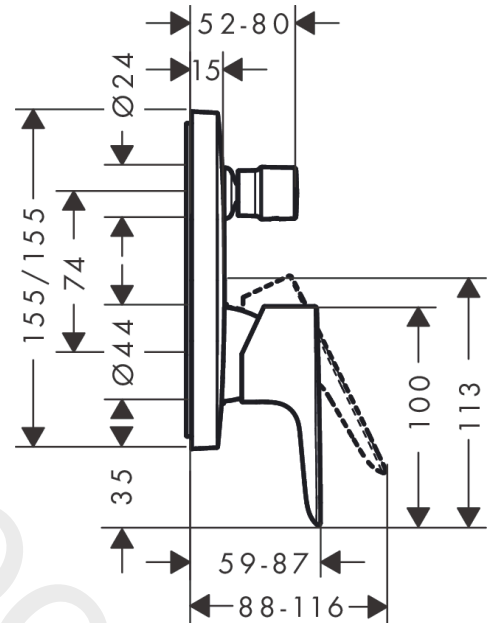

**Talis E**

**Single lever bath mixer for concealed installation for iBox universal**

Finish: **Matt Black** Article Number: **71745677**

**Description**

**product features**

- ceramic cartridge
- temperature limitation adjustable
- diverter with automatic resetting
- connection type: basic set
- wall-mounted

**Product image**

**Scale drawing**

**Flowchart**

**Talis E**

**Single lever bath mixer for concealed installation for iBox universal**

Finish: **Matt Black** Article Number: **71745677**

**Exploded Drawing**

## Talis E

Single lever bath mixer for concealed installation for iBox universal

Finish: **Matt Black** Article Number: **71745677**

### Spare part list

Year of production: >07/19

Pos.	Description	Article Number	Price	PU
1	handle	92666670	£ 51,00	1
2	screw cover	96338000	£ 3,30	1
3	diverter knob	98795670	£ 76,00	1
4	hollow set screw M4x10	97667000	£ 3,30	1
5	escutcheon 155 / 155 mm	95275670	£ 96,00	1
6	O-ring 23x3	98142000	£ 3,30	1
7	O-ring 43x3	98418000	£ 3,30	1
8	sleeve	98790670	£ 51,00	1
9	sleeve	98794670	£ 51,00	1
10	holder for escutcheon	98793000	£ 43,00	1
11	set of fixing screws	96454000	£ 9,00	1
12	nut	98796000	£ 43,00	1
13	O-ring 30x1,5	98433000	£ 3,30	1
14	O-ring 39x1,5	98400000	£ 3,30	1
15	cartridge, assy	92730000	£ 35,00	1
16	locking screw for handle	95140000	£ 6,10	1
17	seal	95008000	£ 9,00	1
18	selector assy	95014000	£ 64,00	1
19	O-ring 17x2	98199000	£ 3,30	1
20	O-ring 20x2,5	92602000	£ 6,10	1
21	set of screws	96525000	£ 9,00	1
22	O-ring 16x2	98133000	£ 3,30	1
23	noise reduction	94073000	£ 25,00	1
24	extension 25 mm	13595000	£ 75,00	1
25	set of fixing screws	97747000	£ 3,30	1
a	-	01800187	-	1