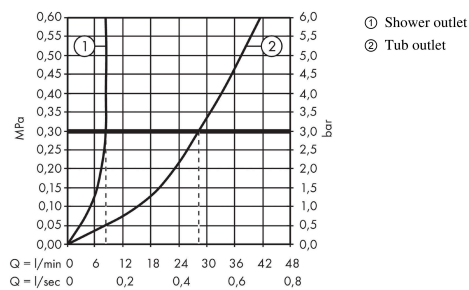

Talis E

Single lever bath mixer for concealed installation for iBox universal

Finish: **Matt Black** Article Number: **71745677**

Description

product features

- ceramic cartridge
- temperature limitation adjustable
- diverter with automatic resetting
- connection type: basic set
- wall-mounted

Product image

Scale drawing

Flowchart