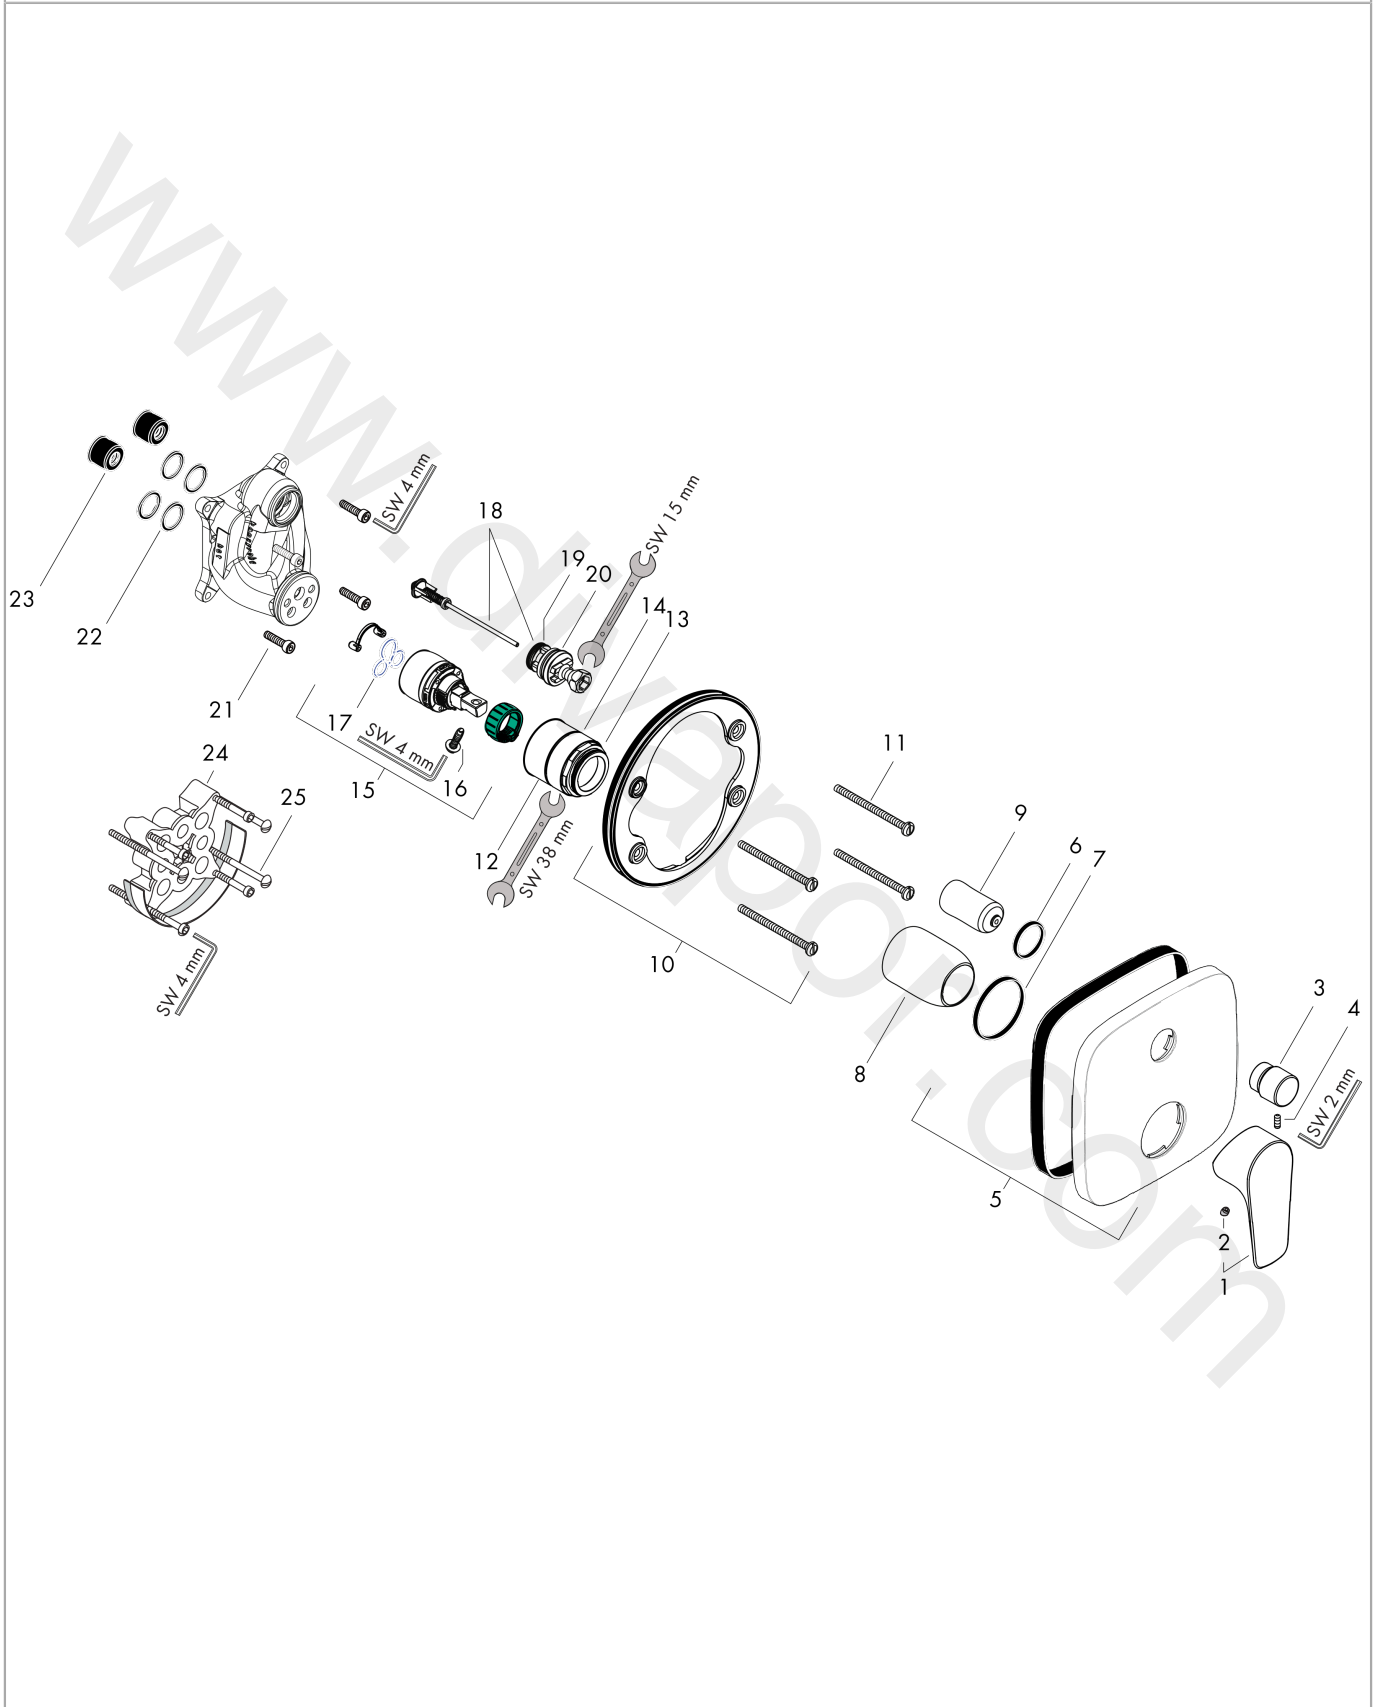

Talis E

Single lever bath mixer for concealed installation for iBox universal

Finish: **Matt Black** Article Number: **71745673**

Description

product features

- flow rate upper outlet: 21 l/min
- flow rate lower outlet: 29 l/min
- ceramic cartridge
- temperature limitation adjustable
- diverter with automatic resetting
- connection type: basic set
- wall-mounted

Product image

Scale drawing

Flowchart

Talis E

Single lever bath mixer for concealed installation for iBox universal

Finish: **Matt Black** Article Number: **71745673**

Exploded Drawing

Year of production: >10/19

Talis E**Single lever bath mixer for concealed installation for iBox universal**Finish: **Matt Black** Article Number: **71745673****Spare part list**

Year of production: >10/19

Pos.	Description	Article Number	Price	PU
1	handle	92666000	£ 35,00	1
2	screw cover	96338000	£ 3,30	1
3	diverter knob	98795000	£ 51,00	1
4	hollow set screw M4x10	97667000	£ 3,30	1
5	escutcheon 155 / 155 mm	95275000	£ 64,00	1
6	O-ring 23x3	98142000	£ 3,30	1
7	O-ring 43x3	98418000	£ 3,30	1
8	sleeve	98790670	£ 51,00	1
9	sleeve	98794000	£ 35,00	1
10	holder for escutcheon	98793000	£ 43,00	1
11	set of fixing screws	96454000	£ 9,00	1
12	nut	98796000	£ 43,00	1
13	O-ring 30x1,5	98433000	£ 3,30	1
14	O-ring 39x1,5	98400000	£ 3,30	1
15	cartridge, assy	92730000	£ 35,00	1
16	locking screw for handle	95140000	£ 6,10	1
17	seal	95008000	£ 9,00	1
18	selector assy	95014000	£ 64,00	1
19	O-ring 20x2,5	92602000	£ 6,10	1
20	O-ring 17x2	98199000	£ 3,30	1
21	set of screws	93243000	£ 9,00	1
22	O-ring 16x2	98133000	£ 3,30	1
23	noise reduction	94073000	£ 25,00	1
24	extension 22 mm	15597000	£ 74,00	1
25	set of fixing screws	97747000	£ 3,30	1