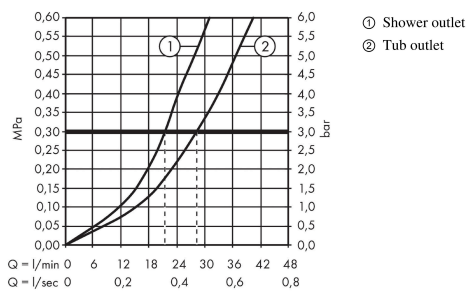

Talis E

Single lever bath mixer for concealed installation for iBox universal

Finish: **Matt Black** Article Number: **71745673**

Description

product features

- flow rate upper outlet: 21 l/min
- flow rate lower outlet: 29 l/min
- ceramic cartridge
- temperature limitation adjustable
- diverter with automatic resetting
- connection type: basic set
- wall-mounted

Product image

Scale drawing

Flowchart

Talis E

Single lever bath mixer for concealed installation for iBox universal

Finish: **Matt Black** Article Number: **71745673**

Exploded Drawing

Year of production: >10/19