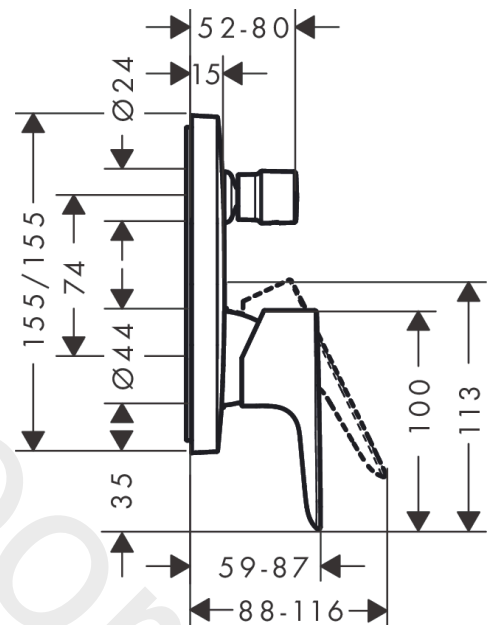

Talis E

Single lever bath mixer for concealed installation for iBox universal

Finish: **Matt Black** Article Number: **71745673**

Description

product features

- flow rate upper outlet: 21 l/min
- flow rate lower outlet: 29 l/min
- ceramic cartridge
- temperature limitation adjustable
- diverter with automatic resetting
- connection type: basic set
- wall-mounted

Product image

Scale drawing

Flowchart

Talis E

Single lever bath mixer for concealed installation for iBox universal

Finish: **Matt Black** Article Number: **71745673**

Exploded Drawing

Year of production: >10/19

Talis E**Single lever bath mixer for concealed installation for iBox universal**Finish: **Matt Black** Article Number: **71745673****Spare part list**

Year of production: >10/19

Pos.	Description	Article Number	Price	PU
1	handle	92666000	£ 35,00	1
2	screw cover	96338000	£ 3,30	1
3	diverter knob	98795000	£ 51,00	1
4	hollow set screw M4x10	97667000	£ 3,30	1
5	escutcheon 155 / 155 mm	95275000	£ 64,00	1
6	O-ring 23x3	98142000	£ 3,30	1
7	O-ring 43x3	98418000	£ 3,30	1
8	sleeve	98790670	£ 51,00	1
9	sleeve	98794000	£ 35,00	1
10	holder for escutcheon	98793000	£ 43,00	1
11	set of fixing screws	96454000	£ 9,00	1
12	nut	98796000	£ 43,00	1
13	O-ring 30x1,5	98433000	£ 3,30	1
14	O-ring 39x1,5	98400000	£ 3,30	1
15	cartridge, assy	92730000	£ 35,00	1
16	locking screw for handle	95140000	£ 6,10	1
17	seal	95008000	£ 9,00	1
18	selector assy	95014000	£ 64,00	1
19	O-ring 20x2,5	92602000	£ 6,10	1
20	O-ring 17x2	98199000	£ 3,30	1
21	set of screws	93243000	£ 9,00	1
22	O-ring 16x2	98133000	£ 3,30	1
23	noise reduction	94073000	£ 25,00	1
24	extension 22 mm	15597000	£ 74,00	1
25	set of fixing screws	97747000	£ 3,30	1