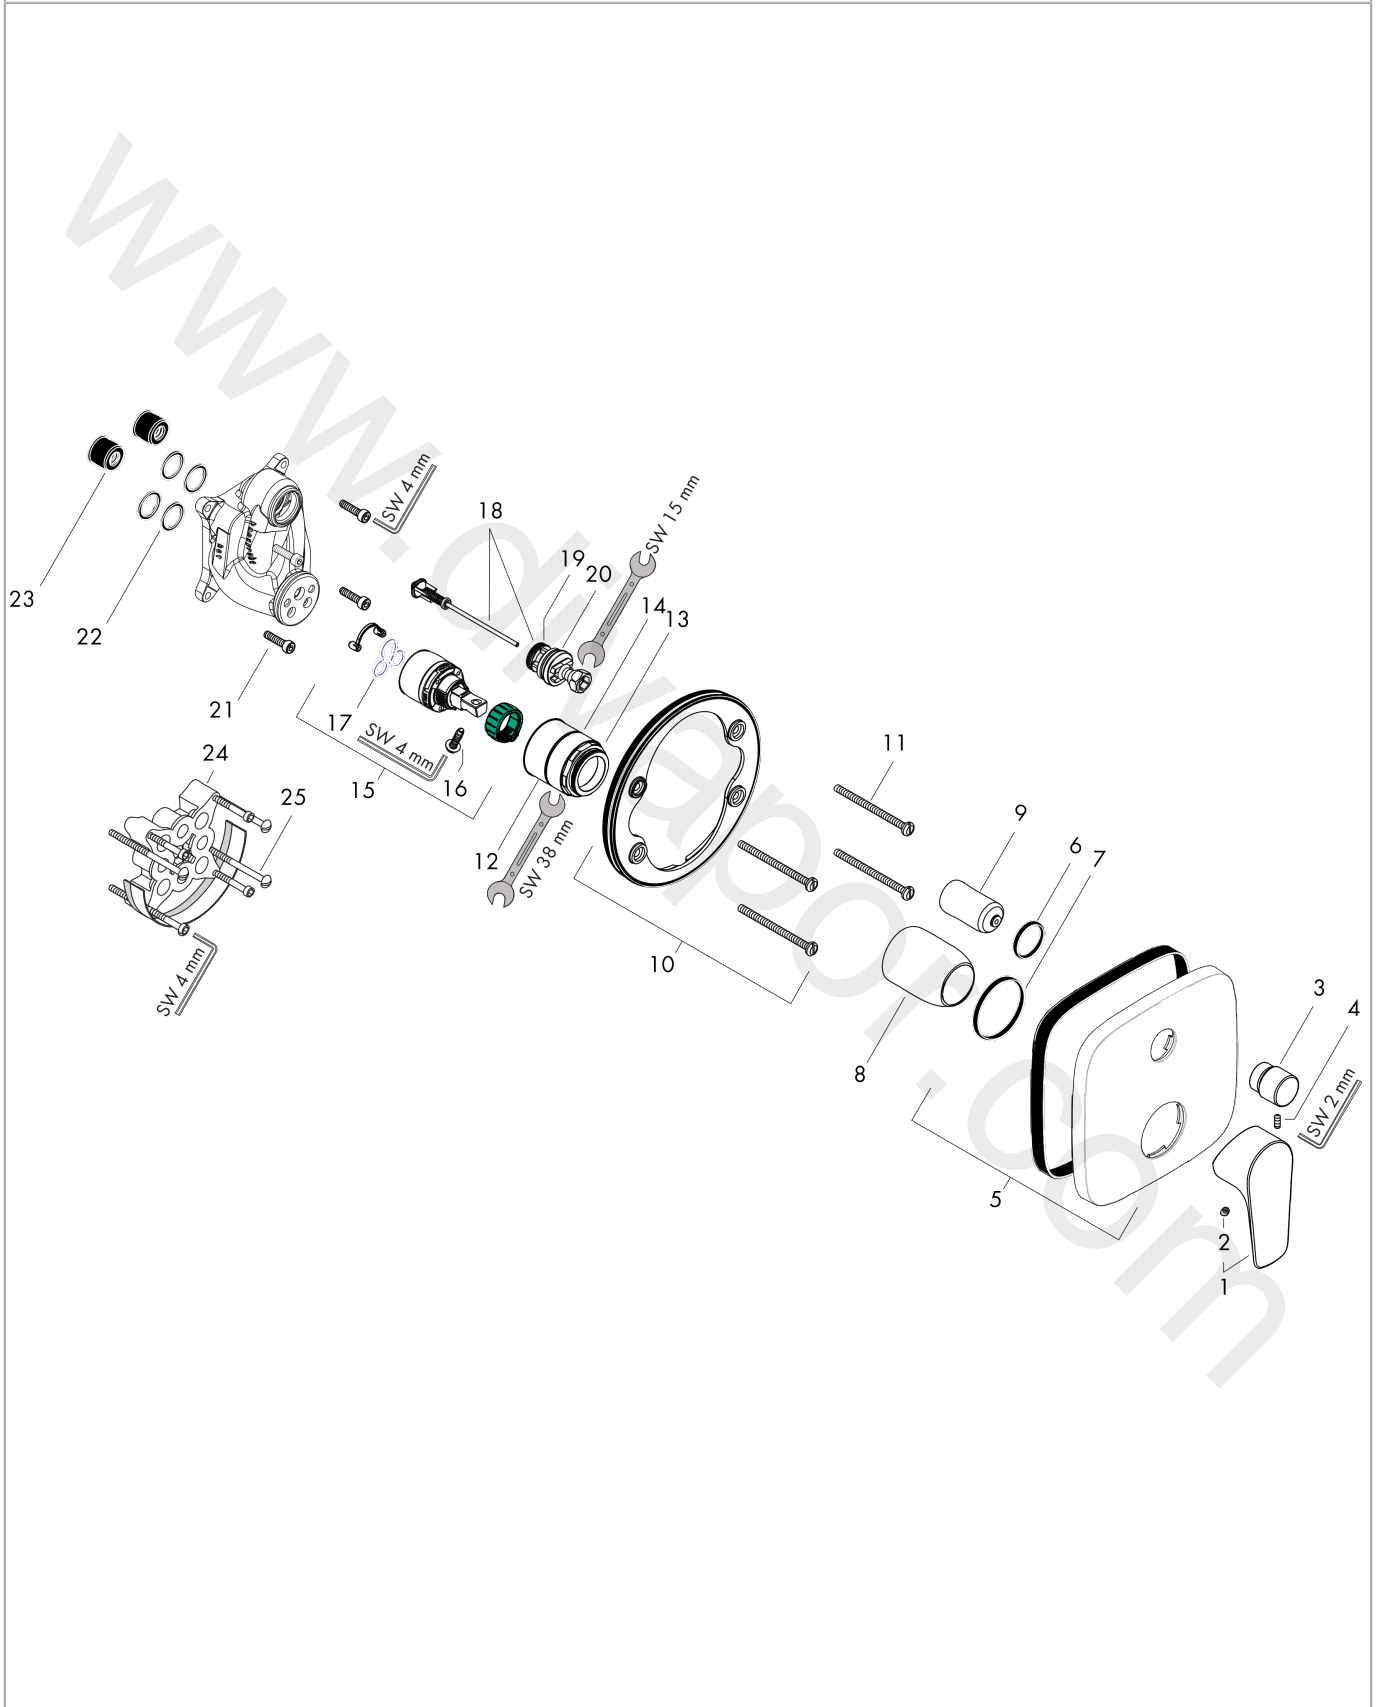

Talis E

Single lever bath mixer for concealed installation for iBox universal

Finish: **Matt Black** Article Number: **71745670**

Description

product features

- 2 functions
- flow rate upper outlet: 21 l/min
- flow rate lower outlet: 29 l/min
- maximum flow rate at 3 bar: 29 l/min
- ceramic cartridge
- temperature limitation adjustable
- diverter with automatic resetting
- with silencer
- connection type: basic set
- wall-mounted
- min. operating pressure: 1 bar
- max. operating pressure: 10 bar
- WRAS 1901001
- WRAS 1901001 - Approval letter

Finish: **Matt Black** Article Number: **71745670**

Flowchart

www.divapor.com

Talis E

Single lever bath mixer for concealed installation for iBox universal

Finish: **Matt Black** Article Number: **71745670**

Exploded Drawing

Year of production: >07/19

Talis E

Single lever bath mixer for concealed installation for iBox universal

Finish: **Matt Black** Article Number: **71745670**

Spare part list

Year of production: >07/19

Pos.	Description	Article Number	Price	PU
1	handle	92666670	£ 51,00	1
2	screw cover	96338000	£ 3,30	1
3	diverter knob	98795670	£ 76,00	1
4	hollow set screw M4x10	97667000	£ 3,30	1
5	escutcheon 155 / 155 mm	95275670	£ 96,00	1
6	O-ring 23x3	98142000	£ 3,30	1
7	O-ring 43x3	98418000	£ 3,30	1
8	sleeve	98790670	£ 51,00	1
9	sleeve	98794670	£ 51,00	1
10	holder for escutcheon	98793000	£ 43,00	1
11	set of fixing screws	96454000	£ 9,00	1
12	nut	98796000	£ 43,00	1
13	O-ring 30x1,5	98433000	£ 3,30	1
14	O-ring 39x1,5	98400000	£ 3,30	1
15	cartridge, assy	92730000	£ 35,00	1
16	locking screw for handle	95140000	£ 6,10	1
17	seal	95008000	£ 9,00	1
18	selector assy	95014000	£ 64,00	1
19	O-ring 16x2,3	98207000	£ 3,30	1
20	O-ring 20x2,5	92602000	£ 6,10	1
21	set of screws	96525000	£ 9,00	1
22	O-ring 16x2	98133000	£ 3,30	1
23	noise reduction	94073000	£ 25,00	1
24	extension 25 mm	13595000	£ 75,00	1
25	set of fixing screws	97747000	£ 3,30	1
a	concealed item	01800180	£ 163,00	1