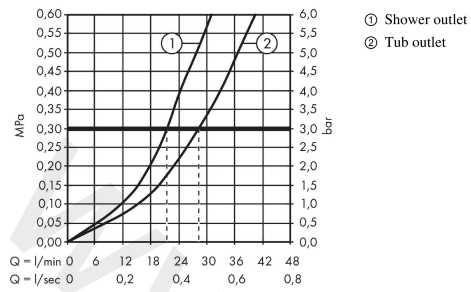

Talis E

Single lever bath mixer for concealed installation for iBox universal

Finish: **Matt Black** Article Number: **71745670**

Flowchart

www.divapor.com