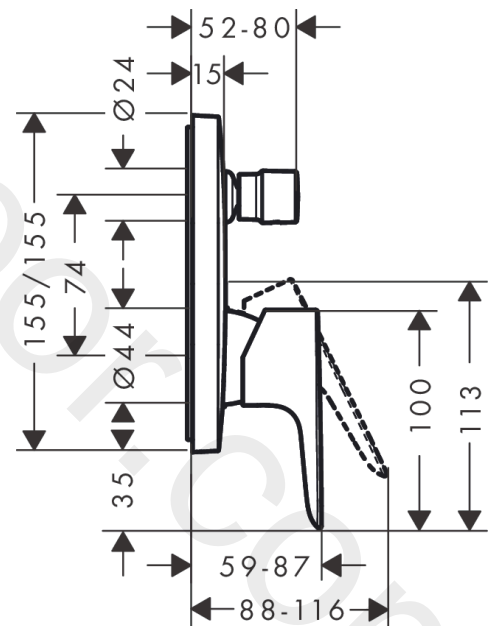

Talis E

Single lever bath mixer for concealed installation for iBox universal

Finish: **Matt Black** Article Number: **71745670**

Description

product features

- 2 functions
- flow rate upper outlet: 21 l/min
- flow rate lower outlet: 29 l/min
- maximum flow rate at 3 bar: 29 l/min
- ceramic cartridge
- temperature limitation adjustable
- diverter with automatic resetting
- with silencer
- connection type: basic set
- wall-mounted
- min. operating pressure: 1 bar
- max. operating pressure: 10 bar
- WRAS 1901001
- WRAS 1901001 - Approval letter

Article Details

Price excl. VAT

239,20 £

Design awards

Product image

Scale drawing

Talis E

Single lever bath mixer for concealed installation for iBox universal

Exploded Drawing

Year of production: >07/19

Talis E

Single lever bath mixer for concealed installation for iBox universal

Finish: **Matt Black** Article Number: **71745670**

Spare part list

Year of production: >07/19

Pos.	Description	Article Number	Price	PU
1	handle	92666670	£ 51,00	1
2	screw cover	96338000	£ 3,30	1
3	diverter knob	98795670	£ 76,00	1
4	hollow set screw M4x10	97667000	£ 3,30	1
5	escutcheon 155 / 155 mm	95275670	£ 96,00	1
6	O-ring 23x3	98142000	£ 3,30	1
7	O-ring 43x3	98418000	£ 3,30	1
8	sleeve	98790670	£ 51,00	1
9	sleeve	98794670	£ 51,00	1
10	holder for escutcheon	98793000	£ 43,00	1
11	set of fixing screws	96454000	£ 9,00	1
12	nut	98796000	£ 43,00	1
13	O-ring 30x1,5	98433000	£ 3,30	1
14	O-ring 39x1,5	98400000	£ 3,30	1
15	cartridge, assy	92730000	£ 35,00	1
16	locking screw for handle	95140000	£ 6,10	1
17	seal	95008000	£ 9,00	1
18	selector assy	95014000	£ 64,00	1
19	O-ring 16x2,3	98207000	£ 3,30	1
20	O-ring 20x2,5	92602000	£ 6,10	1
21	set of screws	96525000	£ 9,00	1
22	O-ring 16x2	98133000	£ 3,30	1
23	noise reduction	94073000	£ 25,00	1
24	extension 25 mm	13595000	£ 75,00	1
25	set of fixing screws	97747000	£ 3,30	1
a	concealed item	01800180	£ 163,00	1