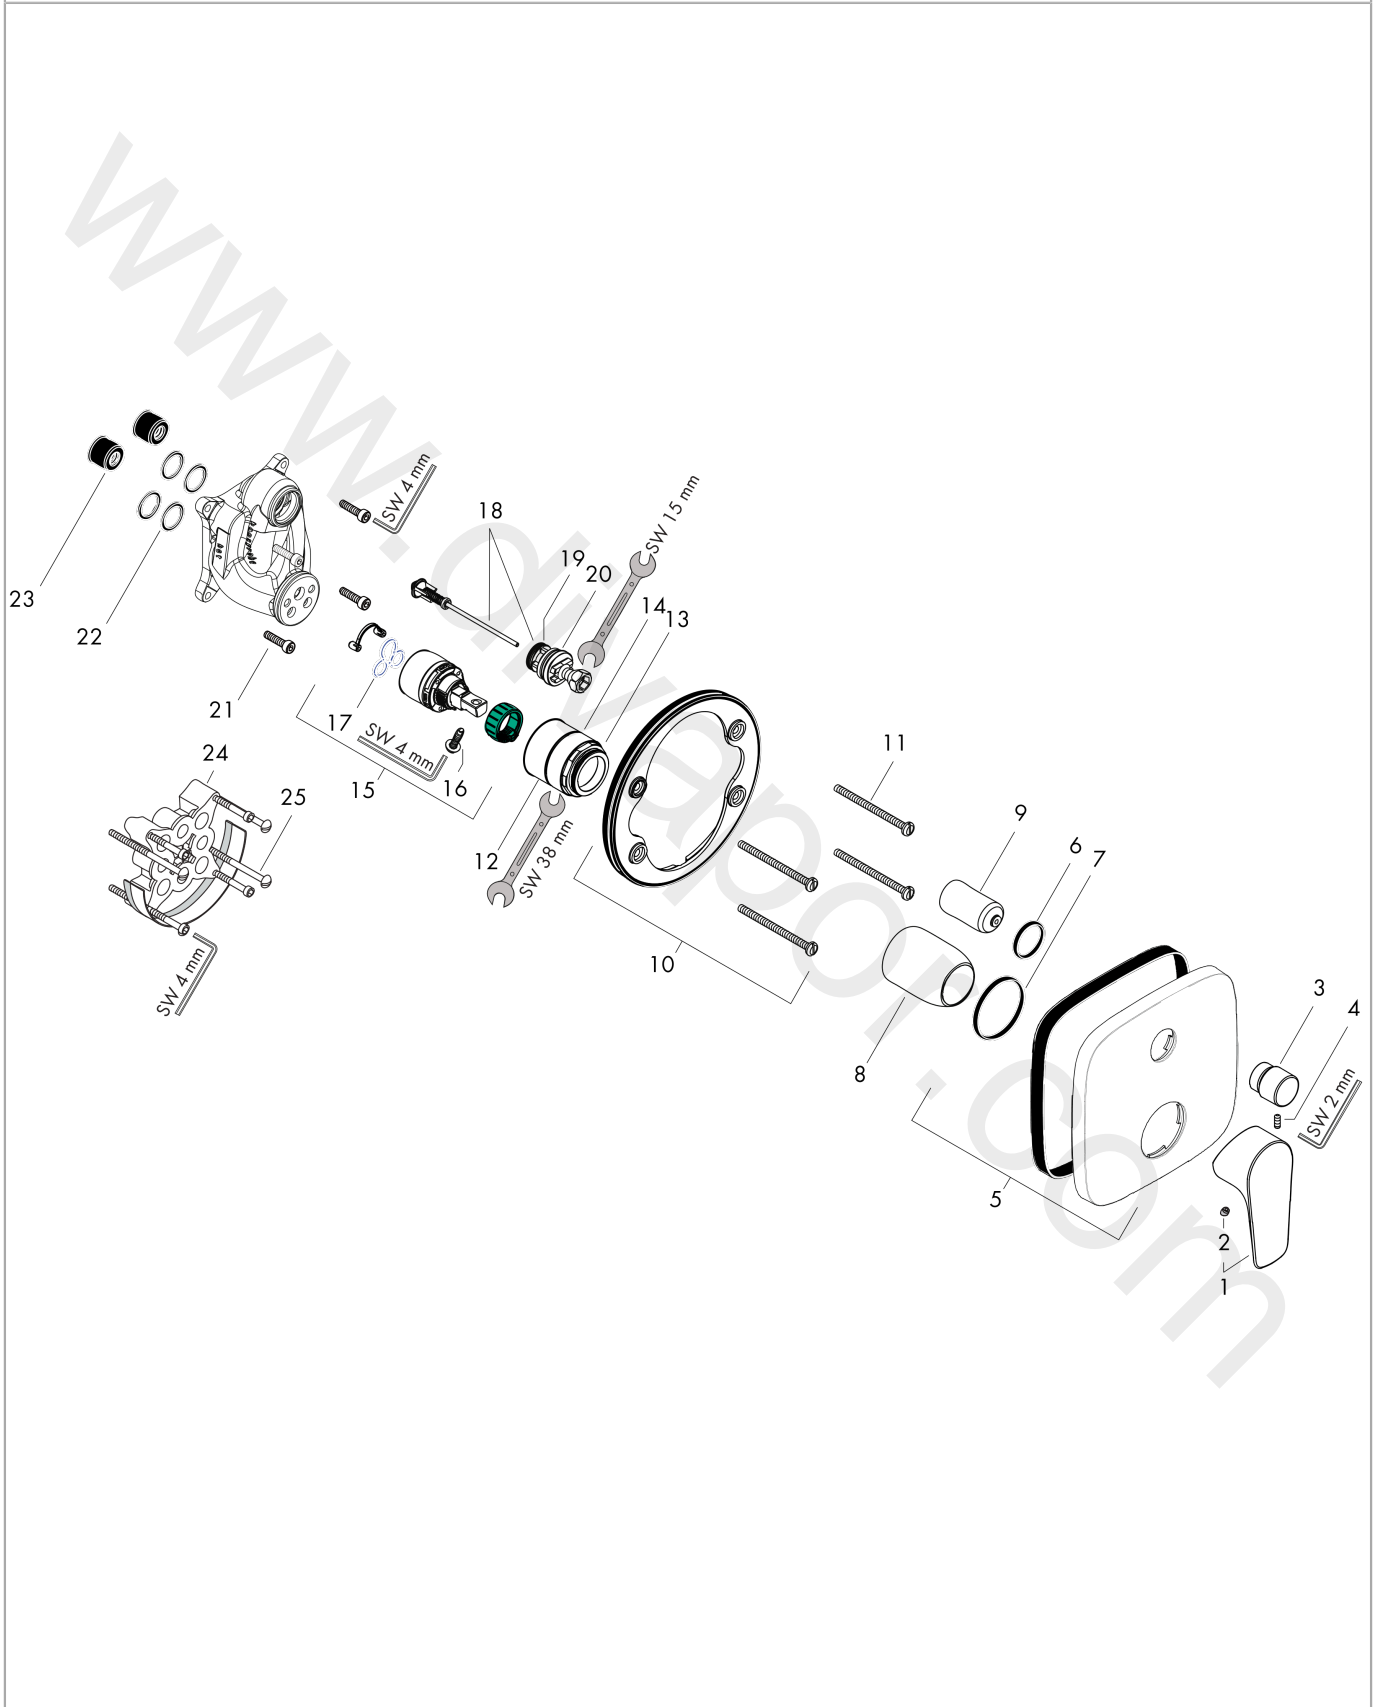

Talis E

Single lever bath mixer for concealed installation for iBox universal

Finish: **Brushed Black Chrome** Article Number: **71745347**

Description

product features

- ceramic cartridge
- temperature limitation adjustable
- diverter with automatic resetting
- connection type: basic set
- wall-mounted

Product image

Scale drawing

Flowchart

Talis E

Single lever bath mixer for concealed installation for iBox universal

Finish: **Brushed Black Chrome** Article Number: **71745347**

Exploded Drawing

Year of production: >03/20

Talis E

Single lever bath mixer for concealed installation for iBox universal

Finish: **Brushed Black Chrome** Article Number: **71745347**

Spare part list

Year of production: >03/20

Pos.	Description	Article Number	Price	PU
1	handle	92666340	£ 51,00	1
2	screw cover	96338000	£ 3,30	1
3	diverter knob	98795340	£ 76,00	1
4	hollow set screw M4x10	97667000	£ 3,30	1
5	escutcheon 155 / 155 mm	95275340	£ 96,00	1
6	O-ring 23x3	98142000	£ 3,30	1
7	O-ring 43x3	98418000	£ 3,30	1
8	sleeve	98790340	£ 51,00	1
9	sleeve	98794340	£ 51,00	1
10	holder for escutcheon	98793000	£ 43,00	1
11	set of fixing screws	96454000	£ 9,00	1
12	nut	98796000	£ 43,00	1
13	O-ring 30x1,5	98433000	£ 3,30	1
14	O-ring 39x1,5	98400000	£ 3,30	1
15	cartridge, assy	92730000	£ 35,00	1
16	locking screw for handle	95140000	£ 6,10	1
17	seal	95008000	£ 9,00	1
18	selector assy	95014000	£ 64,00	1
19	O-ring 17x2	98199000	£ 3,30	1
20	O-ring 20x2,5	92602000	£ 6,10	1
21	set of screws	96525000	£ 9,00	1
22	O-ring 16x2	98133000	£ 3,30	1
23	noise reduction	94073000	£ 25,00	1
24	extension 25 mm	13595000	£ 75,00	1
25	set of fixing screws	97747000	£ 3,30	1
a	-	01800187	-	1