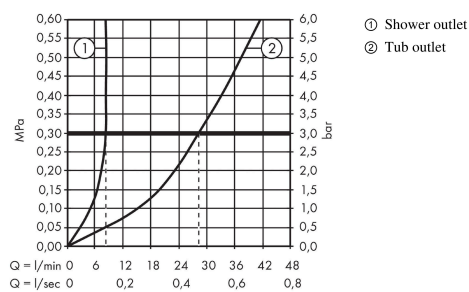

Talis E

Single lever bath mixer for concealed installation for iBox universal

Finish: **Brushed Black Chrome** Article Number: **71745347**

Description

product features

- ceramic cartridge
- temperature limitation adjustable
- diverter with automatic resetting
- connection type: basic set
- wall-mounted

Product image

Scale drawing

Flowchart

Talis E

Single lever bath mixer for concealed installation for iBox universal

Finish: **Brushed Black Chrome** Article Number: **71745347**

Exploded Drawing

Year of production: >03/20