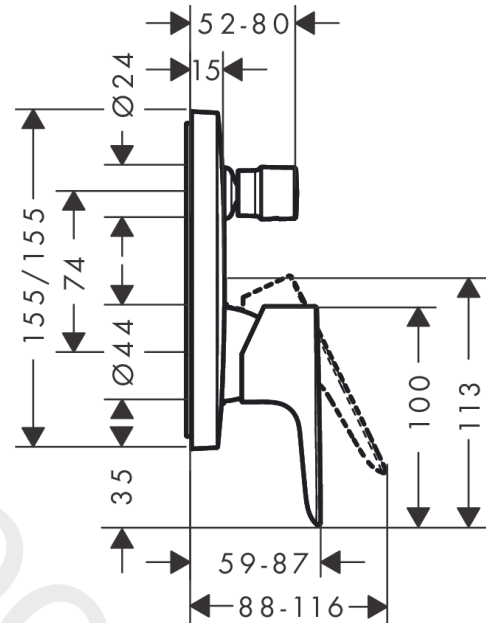

Talis E

Single lever bath mixer for concealed installation for iBox universal

Finish: **Brushed Black Chrome** Article Number: **71745347**

Description

product features

- ceramic cartridge
- temperature limitation adjustable
- diverter with automatic resetting
- connection type: basic set
- wall-mounted

Product image

Scale drawing

Flowchart

Talis E

Single lever bath mixer for concealed installation for iBox universal

Finish: **Brushed Black Chrome** Article Number: **71745347**

Exploded Drawing

Year of production: >03/20

Talis E

Single lever bath mixer for concealed installation for iBox universal

Finish: **Brushed Black Chrome** Article Number: **71745347**

Spare part list

Year of production: >03/20

Pos.	Description	Article Number	Price	PU
1	handle	92666340	£ 51,00	1
2	screw cover	96338000	£ 3,30	1
3	diverter knob	98795340	£ 76,00	1
4	hollow set screw M4x10	97667000	£ 3,30	1
5	escutcheon 155 / 155 mm	95275340	£ 96,00	1
6	O-ring 23x3	98142000	£ 3,30	1
7	O-ring 43x3	98418000	£ 3,30	1
8	sleeve	98790340	£ 51,00	1
9	sleeve	98794340	£ 51,00	1
10	holder for escutcheon	98793000	£ 43,00	1
11	set of fixing screws	96454000	£ 9,00	1
12	nut	98796000	£ 43,00	1
13	O-ring 30x1,5	98433000	£ 3,30	1
14	O-ring 39x1,5	98400000	£ 3,30	1
15	cartridge, assy	92730000	£ 35,00	1
16	locking screw for handle	95140000	£ 6,10	1
17	seal	95008000	£ 9,00	1
18	selector assy	95014000	£ 64,00	1
19	O-ring 17x2	98199000	£ 3,30	1
20	O-ring 20x2,5	92602000	£ 6,10	1
21	set of screws	96525000	£ 9,00	1
22	O-ring 16x2	98133000	£ 3,30	1
23	noise reduction	94073000	£ 25,00	1
24	extension 25 mm	13595000	£ 75,00	1
25	set of fixing screws	97747000	£ 3,30	1
a	-	01800187	-	1