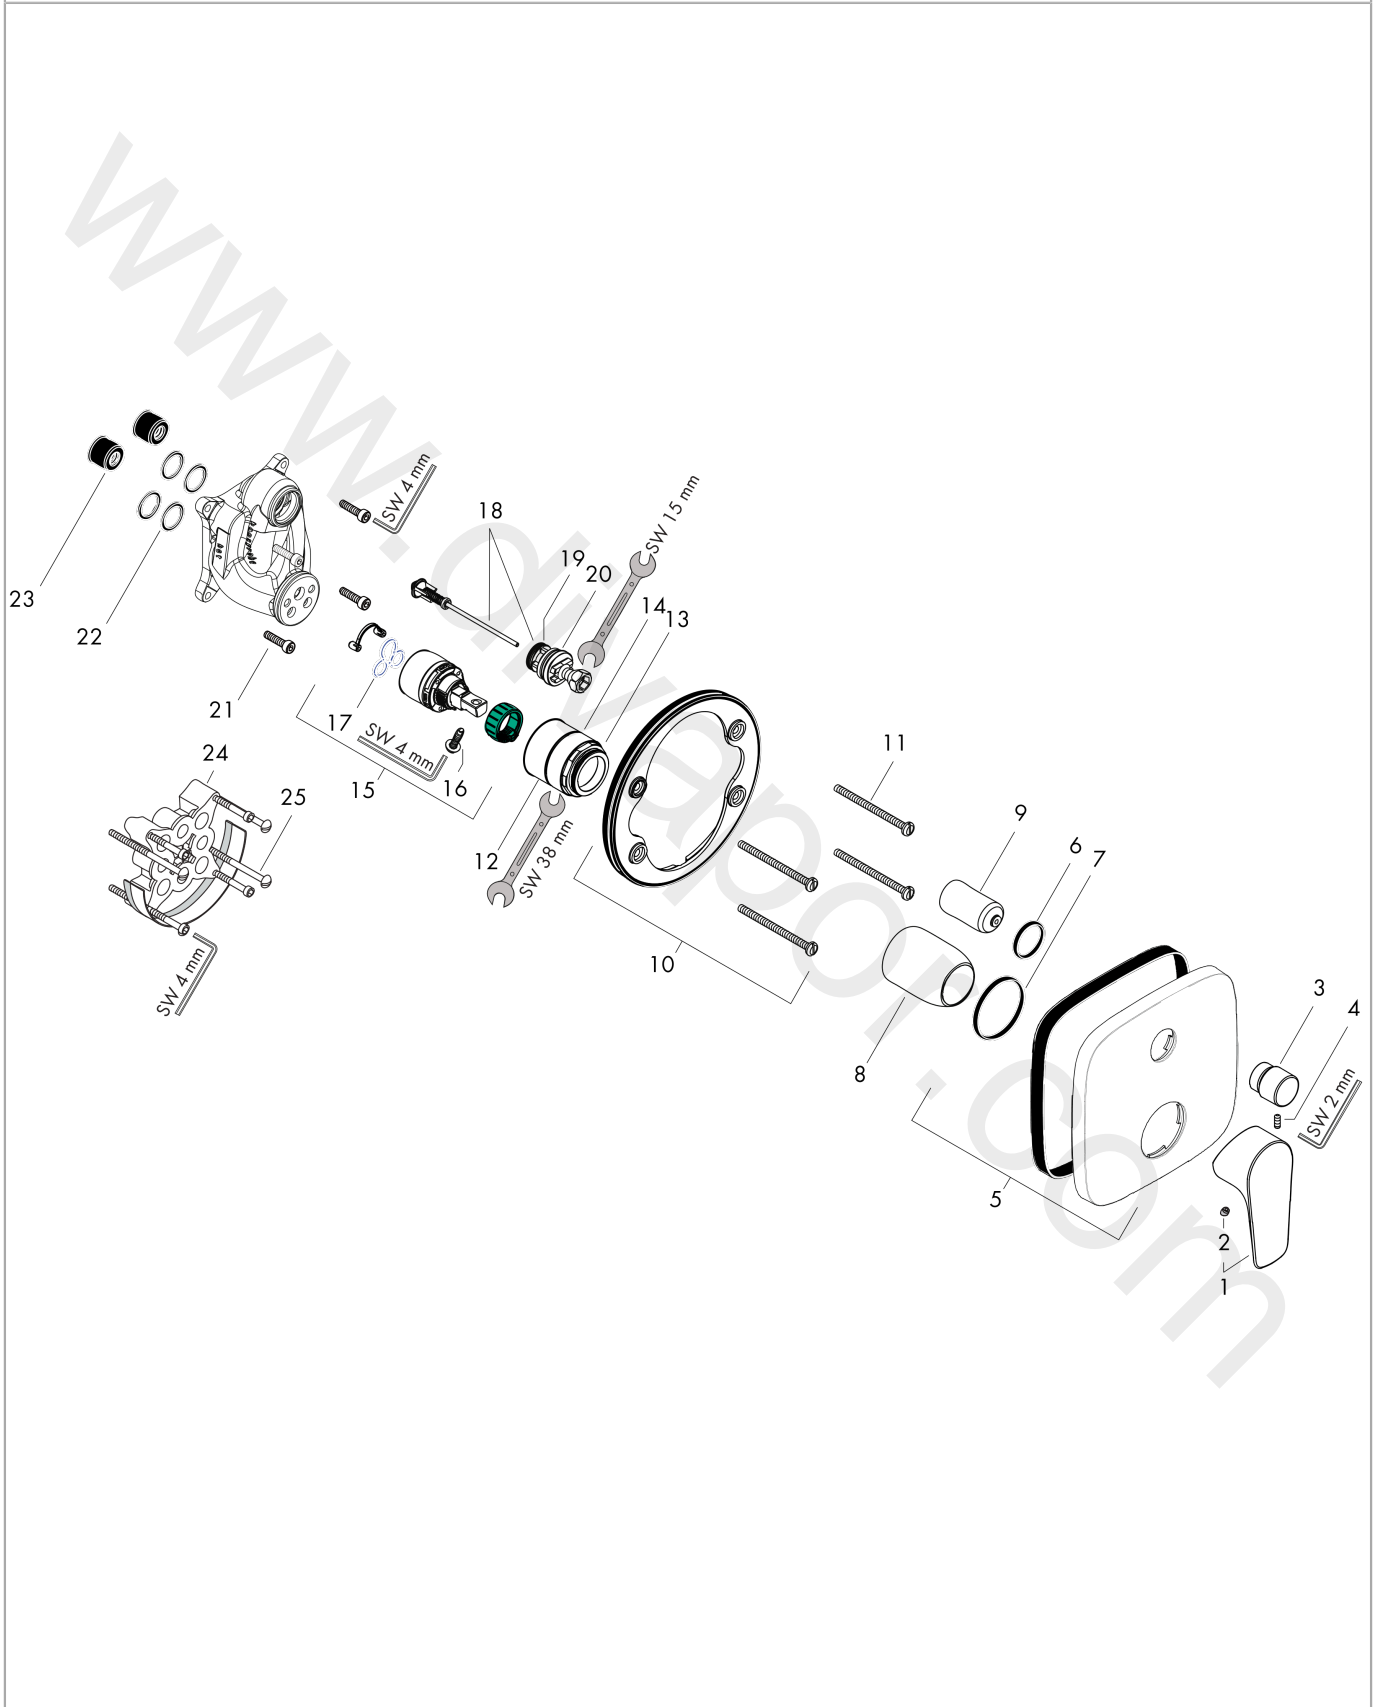

**Talis E**

**Single lever bath mixer for concealed installation for iBox universal**

Finish: **Brushed Bronze** Article Number: **71745147**

**Description**

**product features**

- ceramic cartridge
- temperature limitation adjustable
- diverter with automatic resetting
- connection type: basic set
- wall-mounted

**Product image**

**Scale drawing**

**Flowchart**

**Talis E**

**Single lever bath mixer for concealed installation for iBox universal**

Finish: **Brushed Bronze** Article Number: **71745147**

**Exploded Drawing**

## Talis E

Single lever bath mixer for concealed installation for iBox universal

Finish: **Brushed Bronze** Article Number: **71745147**

### Spare part list

Year of production: >03/20

Pos.	Description	Article Number	Price	PU
1	handle	92666140	£ 51,00	1
2	screw cover	96338000	£ 3,30	1
3	diverter knob	98795140	£ 76,00	1
4	hollow set screw M4x10	97667000	£ 3,30	1
5	escutcheon 155 / 155 mm	95275140	£ 96,00	1
6	O-ring 23x3	98142000	£ 3,30	1
7	O-ring 43x3	98418000	£ 3,30	1
8	sleeve	98790140	£ 51,00	1
9	sleeve	98794140	£ 51,00	1
10	holder for escutcheon	98793000	£ 43,00	1
11	set of fixing screws	96454000	£ 9,00	1
12	nut	98796000	£ 43,00	1
13	O-ring 30x1,5	98433000	£ 3,30	1
14	O-ring 39x1,5	98400000	£ 3,30	1
15	cartridge, assy	92730000	£ 35,00	1
16	locking screw for handle	95140000	£ 6,10	1
17	seal	95008000	£ 9,00	1
18	selector assy	95014000	£ 64,00	1
19	O-ring 16x2,3	98207000	£ 3,30	1
20	O-ring 20x2,5	92602000	£ 6,10	1
21	set of screws	96525000	£ 9,00	1
22	O-ring 16x2	98133000	£ 3,30	1
23	noise reduction	94073000	£ 25,00	1
24	extension 25 mm	13595000	£ 75,00	1
25	set of fixing screws	97747000	£ 3,30	1
a	-	01800187	-	1