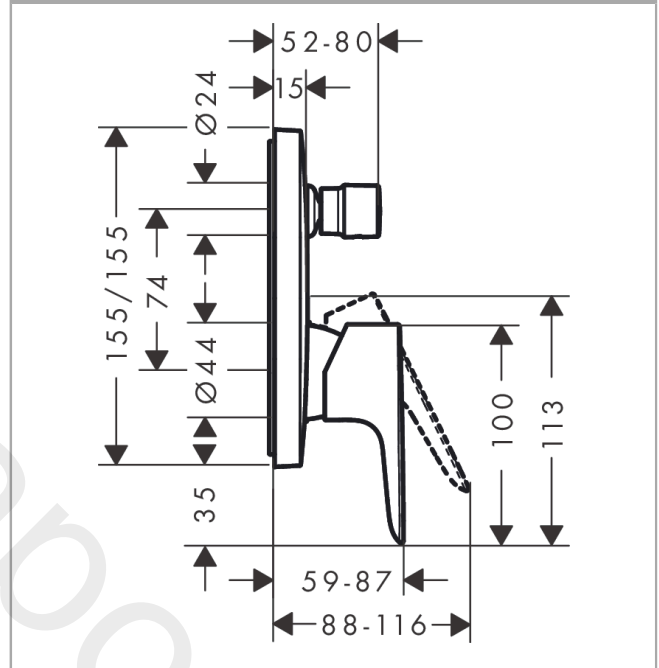

**Talis E**

**Single lever bath mixer for concealed installation for iBox universal**

Finish: **Brushed Bronze** Article Number: **71745147**

**Description**

**product features**

- ceramic cartridge
- temperature limitation adjustable
- diverter with automatic resetting
- connection type: basic set
- wall-mounted

**Product image**

**Scale drawing**

**Flowchart**

**Talis E**

**Single lever bath mixer for concealed installation for iBox universal**

Finish: **Brushed Bronze** Article Number: **71745147**

**Exploded Drawing**

## Talis E

Single lever bath mixer for concealed installation for iBox universal

Finish: **Brushed Bronze** Article Number: **71745147**

### Spare part list

Year of production: >03/20

Pos.	Description	Article Number	Price	PU
1	handle	92666140	£ 51,00	1
2	screw cover	96338000	£ 3,30	1
3	diverter knob	98795140	£ 76,00	1
4	hollow set screw M4x10	97667000	£ 3,30	1
5	escutcheon 155 / 155 mm	95275140	£ 96,00	1
6	O-ring 23x3	98142000	£ 3,30	1
7	O-ring 43x3	98418000	£ 3,30	1
8	sleeve	98790140	£ 51,00	1
9	sleeve	98794140	£ 51,00	1
10	holder for escutcheon	98793000	£ 43,00	1
11	set of fixing screws	96454000	£ 9,00	1
12	nut	98796000	£ 43,00	1
13	O-ring 30x1,5	98433000	£ 3,30	1
14	O-ring 39x1,5	98400000	£ 3,30	1
15	cartridge, assy	92730000	£ 35,00	1
16	locking screw for handle	95140000	£ 6,10	1
17	seal	95008000	£ 9,00	1
18	selector assy	95014000	£ 64,00	1
19	O-ring 16x2,3	98207000	£ 3,30	1
20	O-ring 20x2,5	92602000	£ 6,10	1
21	set of screws	96525000	£ 9,00	1
22	O-ring 16x2	98133000	£ 3,30	1
23	noise reduction	94073000	£ 25,00	1
24	extension 25 mm	13595000	£ 75,00	1
25	set of fixing screws	97747000	£ 3,30	1
a	-	01800187	-	1