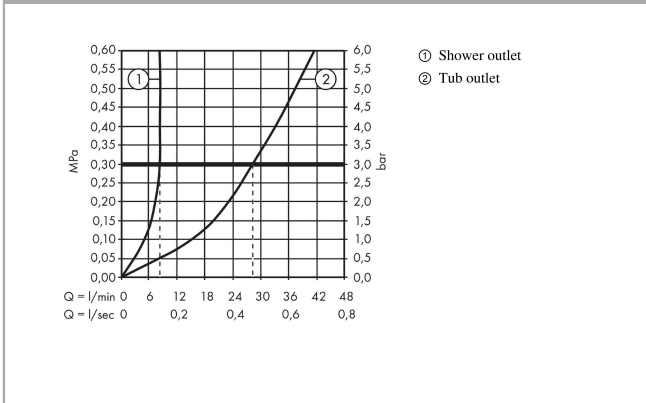

Talis E

Single lever bath mixer for concealed installation for iBox universal

Finish: **Brushed Bronze** Article Number: **71745147**

Description

product features

- ceramic cartridge
- temperature limitation adjustable
- diverter with automatic resetting
- connection type: basic set
- wall-mounted

Product image

Scale drawing

Flowchart