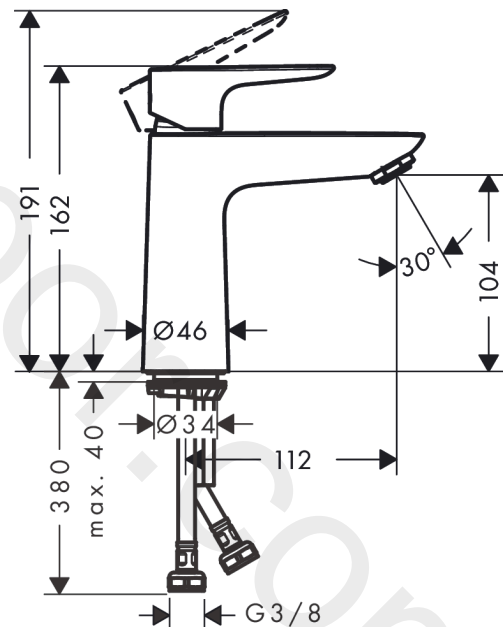

Talis E

Single lever basin mixer 110 CoolStart without waste set DZR

Finish: **Chrome** Article Number: **71739000**

Description

product features

- ComfortZone 110
- projection: 112 mm
- spout height: 104 mm
- handle variant: lever handle
- spray type: normal spray
- maximum flow rate at 3 bar: 5 l/min
- ceramic cartridge
- temperature limitation adjustable
- suitable for continuous flow water heaters
- connection type: G 3/8 connections
- connection dimension: DN15
- cold water in basic handle position
- EU taxonomy: max. 6 l/min - Substantial Contribution (SC) possible

Technology

Certificates / Sustainability

Product image

Scale drawing

Talis E
Single lever basin mixer 110 CoolStart without waste set DZR
 Finish: **Chrome** Article Number: **71739000**

Flowchart

Talis E
Single lever basin mixer 110 CoolStart without waste set DZR
 Finish: **Chrome** Article Number: **71739000**

Exploded Drawing

Year of production: >03/20

Talis E**Single lever basin mixer 110 CoolStart without waste set DZR**Finish: **Chrome** Article Number: **71739000****Spare part list**

Year of production: >03/20

Pos.	Description	Article Number	Price	PU
1	handle	92688000	£ 51,00	1
2	screw cover	95704000	£ 3,30	1
3	flange	92625000	£ 35,00	1
4	nut	92689000	£ 25,00	1
5	O-ring 25x1,5	98146000	£ 3,30	1
6	O-ring 27x1,5	92527000	£ 13,30	1
7	cartridge, assy	97685000	£ 64,00	1
8	seal	98865000	£ 35,00	1
9	adapter for cartridge	92628000	£ 20,50	1
10	adapter for cartridge	95975000	£ 9,00	1
11	O-ring 23x2	98398000	£ 3,30	1
12	aerator M24x1 (5 l/min)	13185000	£ 22,30	1
13	screw M8 x 68	97736000	£ 6,10	1
14	seal	97608000	£ 6,10	1
15	fixing set	96016000	£ 35,00	1
16	connection hose 450 mm M8x0,75 G3/8	97206000	£ 35,00	1
17	O-ring 7x1,5	98422000	£ 3,30	1