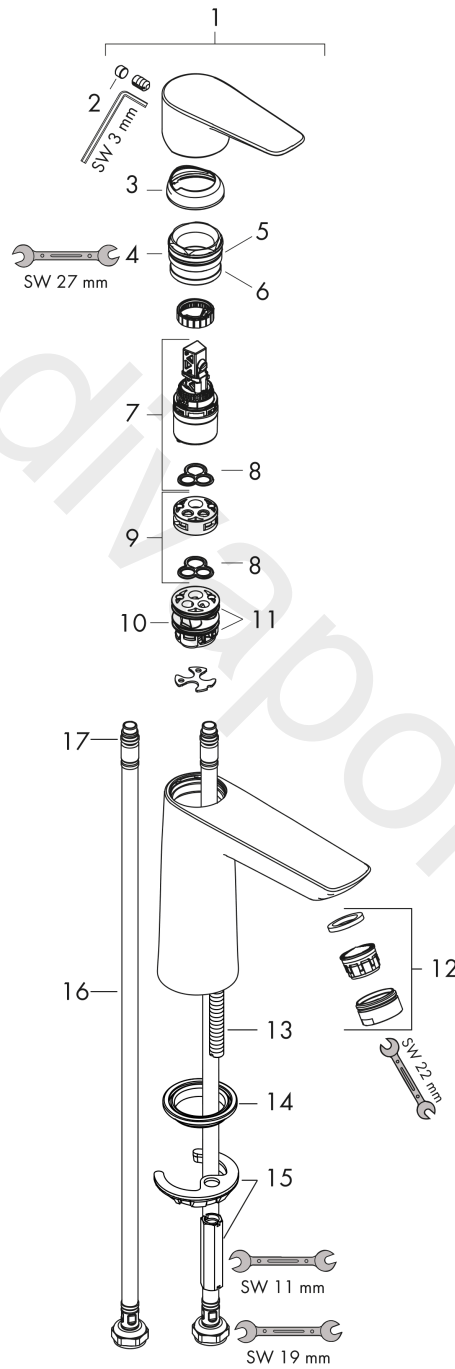

Talis E

Single lever basin mixer 110 CoolStart without waste set DZR

Finish: **Chrome** Article Number: **71739000**

Description

product features

- ComfortZone 110
- projection: 112 mm
- spout height: 104 mm
- handle variant: lever handle
- spray type: normal spray
- maximum flow rate at 3 bar: 5 l/min
- ceramic cartridge
- temperature limitation adjustable
- suitable for continuous flow water heaters
- connection type: G 3/8 connections
- connection dimension: DN15
- cold water in basic handle position
- EU taxonomy: max. 6 l/min - Substantial Contribution (SC) possible

Technology

Certificates / Sustainability

Product image

Scale drawing

Talis E
Single lever basin mixer 110 CoolStart without waste set DZR
 Finish: **Chrome** Article Number: **71739000**

Flowchart

Talis E
Single lever basin mixer 110 CoolStart without waste set DZR
 Finish: **Chrome** Article Number: **71739000**

Exploded Drawing

Year of production: >03/20

Talis E**Single lever basin mixer 110 CoolStart without waste set DZR**Finish: **Chrome** Article Number: **71739000****Spare part list**

Year of production: >03/20

Pos.	Description	Article Number	Price	PU
1	handle	92688000	£ 51,00	1
2	screw cover	95704000	£ 3,30	1
3	flange	92625000	£ 35,00	1
4	nut	92689000	£ 25,00	1
5	O-ring 25x1,5	98146000	£ 3,30	1
6	O-ring 27x1,5	92527000	£ 13,30	1
7	cartridge, assy	97685000	£ 64,00	1
8	seal	98865000	£ 35,00	1
9	adapter for cartridge	92628000	£ 20,50	1
10	adapter for cartridge	95975000	£ 9,00	1
11	O-ring 23x2	98398000	£ 3,30	1
12	aerator M24x1 (5 l/min)	13185000	£ 22,30	1
13	screw M8 x 68	97736000	£ 6,10	1
14	seal	97608000	£ 6,10	1
15	fixing set	96016000	£ 35,00	1
16	connection hose 450 mm M8x0,75 G3/8	97206000	£ 35,00	1
17	O-ring 7x1,5	98422000	£ 3,30	1