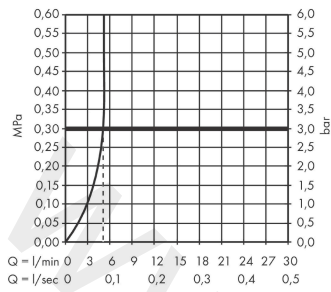

Talis E

Single lever basin mixer 110 CoolStart without waste set DZR

Finish: **Chrome** Article Number: **71739000**

Description

product features

- ComfortZone 110
- projection: 112 mm
- spout height: 104 mm
- handle variant: lever handle
- spray type: normal spray
- maximum flow rate at 3 bar: 5 l/min
- ceramic cartridge
- temperature limitation adjustable
- suitable for continuous flow water heaters
- connection type: G 3/8 connections
- connection dimension: DN15
- cold water in basic handle position
- EU taxonomy: max. 6 l/min - Substantial Contribution (SC) possible

Technology

Certificates / Sustainability

Product image

Scale drawing

Talis E
Single lever basin mixer 110 CoolStart without waste set DZR
 Finish: **Chrome** Article Number: **71739000**

Flowchart

Talis E
Single lever basin mixer 110 CoolStart without waste set DZR
 Finish: **Chrome** Article Number: **71739000**

Exploded Drawing

Year of production: >03/20

Talis E**Single lever basin mixer 110 CoolStart without waste set DZR**Finish: **Chrome** Article Number: **71739000****Spare part list**

Year of production: >03/20