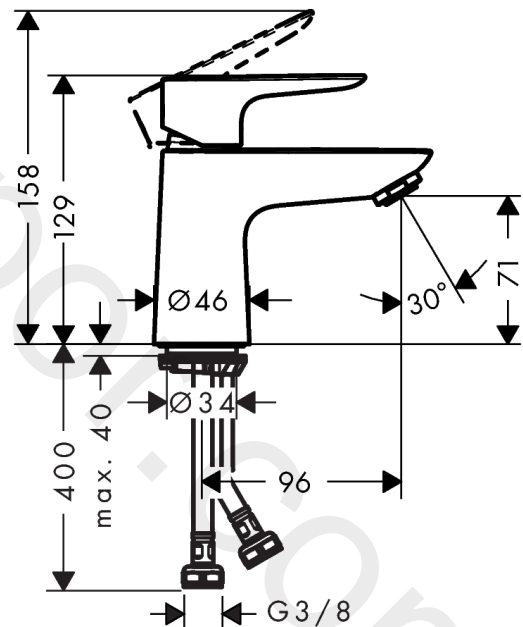

Talis E

Single lever basin mixer 80 CoolStart without waste set DZR

Finish: **Chrome** Article Number: **71738000**

Description

product features

- ComfortZone 80
- projection: 96 mm
- spout height: 71 mm
- handle variant: lever handle
- spray type: normal spray
- maximum flow rate at 3 bar: 5 l/min
- ceramic cartridge
- temperature limitation adjustable
- suitable for continuous flow water heaters
- connection type: G 3/8 connections
- connection dimension: DN15
- cold water in basic handle position
- EU taxonomy: max. 6 l/min - Substantial Contribution (SC) possible

Technology

Certificates / Sustainability

Product image

Scale drawing

Talis E
Single lever basin mixer 80 CoolStart without waste set DZR
 Finish: **Chrome** Article Number: **71738000**

Flowchart

www.divapor.com

Talis E
Single lever basin mixer 80 CoolStart without waste set DZR
 Finish: **Chrome** Article Number: **71738000**

Exploded Drawing

Year of production: >03/20

Talis E
Single lever basin mixer 80 CoolStart without waste set DZR
 Finish: **Chrome** Article Number: **71738000**

Spare part list

Year of production: >03/20

Pos.	Description	Article Number	Price	PU
1	handle	92688000	£ 51,00	1
2	screw cover	95704000	£ 3,30	1
3	flange	92625000	£ 35,00	1
4	nut	92689000	£ 25,00	1
5	O-ring 25x1,5	98146000	£ 3,30	1
6	O-ring 27x1,5	92527000	£ 13,30	1
7	cartridge, assy	97685000	£ 64,00	1
8	seal	98865000	£ 35,00	1
9	adapter for cartridge	95975000	£ 9,00	1
10	O-ring 23x2	98398000	£ 3,30	1
11	aerator M24x1 (5 l/min)	13185000	£ 22,30	1
12	screw M8 x 68	97736000	£ 6,10	1
13	seal Ø 42	98722000	£ 6,10	1
14	fixing set	96016000	£ 35,00	1
15	connection hose 450 mm M8x0,75 G3/8	97206000	£ 35,00	1
16	O-ring 6,6x1,6	93019000	£ 3,30	1