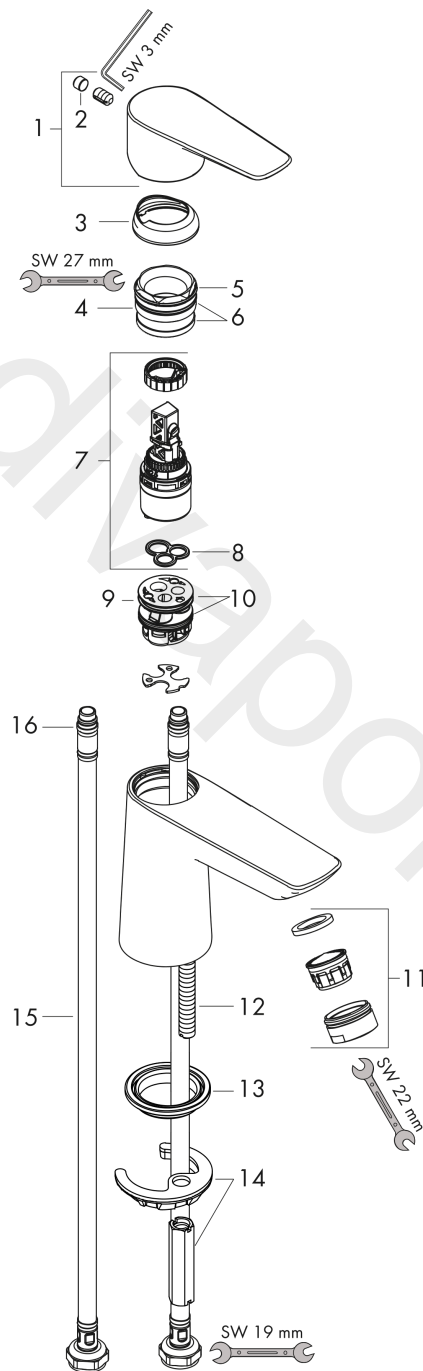

Talis E

Single lever basin mixer 80 CoolStart without waste set DZR

Finish: **Chrome** Article Number: **71738000**

Description

product features

- ComfortZone 80
- projection: 96 mm
- spout height: 71 mm
- handle variant: lever handle
- spray type: normal spray
- maximum flow rate at 3 bar: 5 l/min
- ceramic cartridge
- temperature limitation adjustable
- suitable for continuous flow water heaters
- connection type: G 3/8 connections
- connection dimension: DN15
- cold water in basic handle position
- EU taxonomy: max. 6 l/min - Substantial Contribution (SC) possible

Technology

Certificates / Sustainability

Product image

Scale drawing

Talis E
Single lever basin mixer 80 CoolStart without waste set DZR
 Finish: **Chrome** Article Number: **71738000**

Flowchart

www.divapor.com

Talis E
Single lever basin mixer 80 CoolStart without waste set DZR
 Finish: **Chrome** Article Number: **71738000**

Exploded Drawing

Year of production: >03/20

Talis E
Single lever basin mixer 80 CoolStart without waste set DZR
 Finish: **Chrome** Article Number: **71738000**

Spare part list

Year of production: >03/20

Pos.	Description	Article Number	Price	PU
1	handle	92688000	£ 51,00	1
2	screw cover	95704000	£ 3,30	1
3	flange	92625000	£ 35,00	1
4	nut	92689000	£ 25,00	1
5	O-ring 25x1,5	98146000	£ 3,30	1
6	O-ring 27x1,5	92527000	£ 13,30	1
7	cartridge, assy	97685000	£ 64,00	1
8	seal	98865000	£ 35,00	1
9	adapter for cartridge	95975000	£ 9,00	1
10	O-ring 23x2	98398000	£ 3,30	1
11	aerator M24x1 (5 l/min)	13185000	£ 22,30	1
12	screw M8 x 68	97736000	£ 6,10	1
13	seal Ø 42	98722000	£ 6,10	1
14	fixing set	96016000	£ 35,00	1
15	connection hose 450 mm M8x0,75 G3/8	97206000	£ 35,00	1
16	O-ring 6,6x1,6	93019000	£ 3,30	1