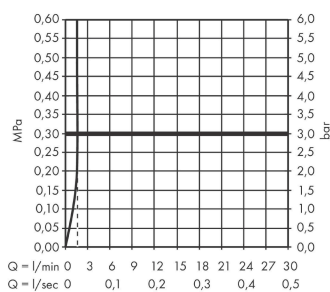

Talis E

Single lever basin mixer for concealed installation wall-mounted with spout 22.5 cm 3 ticks

Finish: **Matt Black** Article Number: **71736679**

Description

product features

- consists of: single lever basin mixer for concealed installation wall-mounted, waste set
- projection: 225 mm
- handle variant: lever handle
- maximum flow rate at 3 bar: 1,9 l/min
- ceramic cartridge
- temperature limitation adjustable
- non-closing waste set
- material waste set: metal
- connection type: basic set
- connection dimension: DN15
- handle can be positioned on the right or left, depending on the basic set installation

Technology

Product image

Scale drawing

Flowchart

Talis E

Single lever basin mixer for concealed installation wall-mounted with spout 22.5 cm 3 ticks

Finish: **Matt Black** Article Number: **71736679**

Installation examples

Year of production: >04/20

| Pos. | Description | Article Number | Price | PU |
|------|---------------------------|----------------|----------|----|
| 1 | handle | 92666670 | £ 51,00 | 1 |
| 2 | screw cover | 96338000 | £ 3,30 | 1 |
| 3 | sleeve | 98790670 | £ 51,00 | 1 |
| 4 | nut | 95622000 | £ 43,00 | 1 |
| 5 | O-ring 39x1,5 | 98400000 | £ 3,30 | 1 |
| 6 | cartridge, assy | 95646000 | £ 96,00 | 1 |
| 7 | locking screw for handle | 95140000 | £ 6,10 | 1 |
| 8 | seal | 95008000 | £ 9,00 | 1 |
| 9 | O-ring 26x2 | 98147000 | £ 3,30 | 1 |
| 10 | adapter for cartridge | 95779000 | £ 16,10 | 1 |
| 11 | escutcheon | 92239670 | £ 96,00 | 1 |
| 12 | O-ring 43x3 | 98418000 | £ 3,30 | 1 |
| 13 | spout 225 mm | 92714670 | £ 202,00 | 1 |
| 14 | aerator M24x1 (1,9 l/min) | 92300670 | £ 51,00 | 1 |
| 15 | hollow set screw M5x8 | 92851000 | £ 3,30 | 1 |
| 16 | escutcheon | 95642670 | £ 25,00 | 1 |
| 17 | O-ring 41x2 | 98212000 | £ 3,30 | 1 |
| 18 | connecting thread G½ | 95626000 | £ 43,00 | 1 |
| 19 | O-ring 13x2 | 98128000 | £ 3,30 | 1 |
| a | waste | 50001000 | £ 71,00 | 1 |