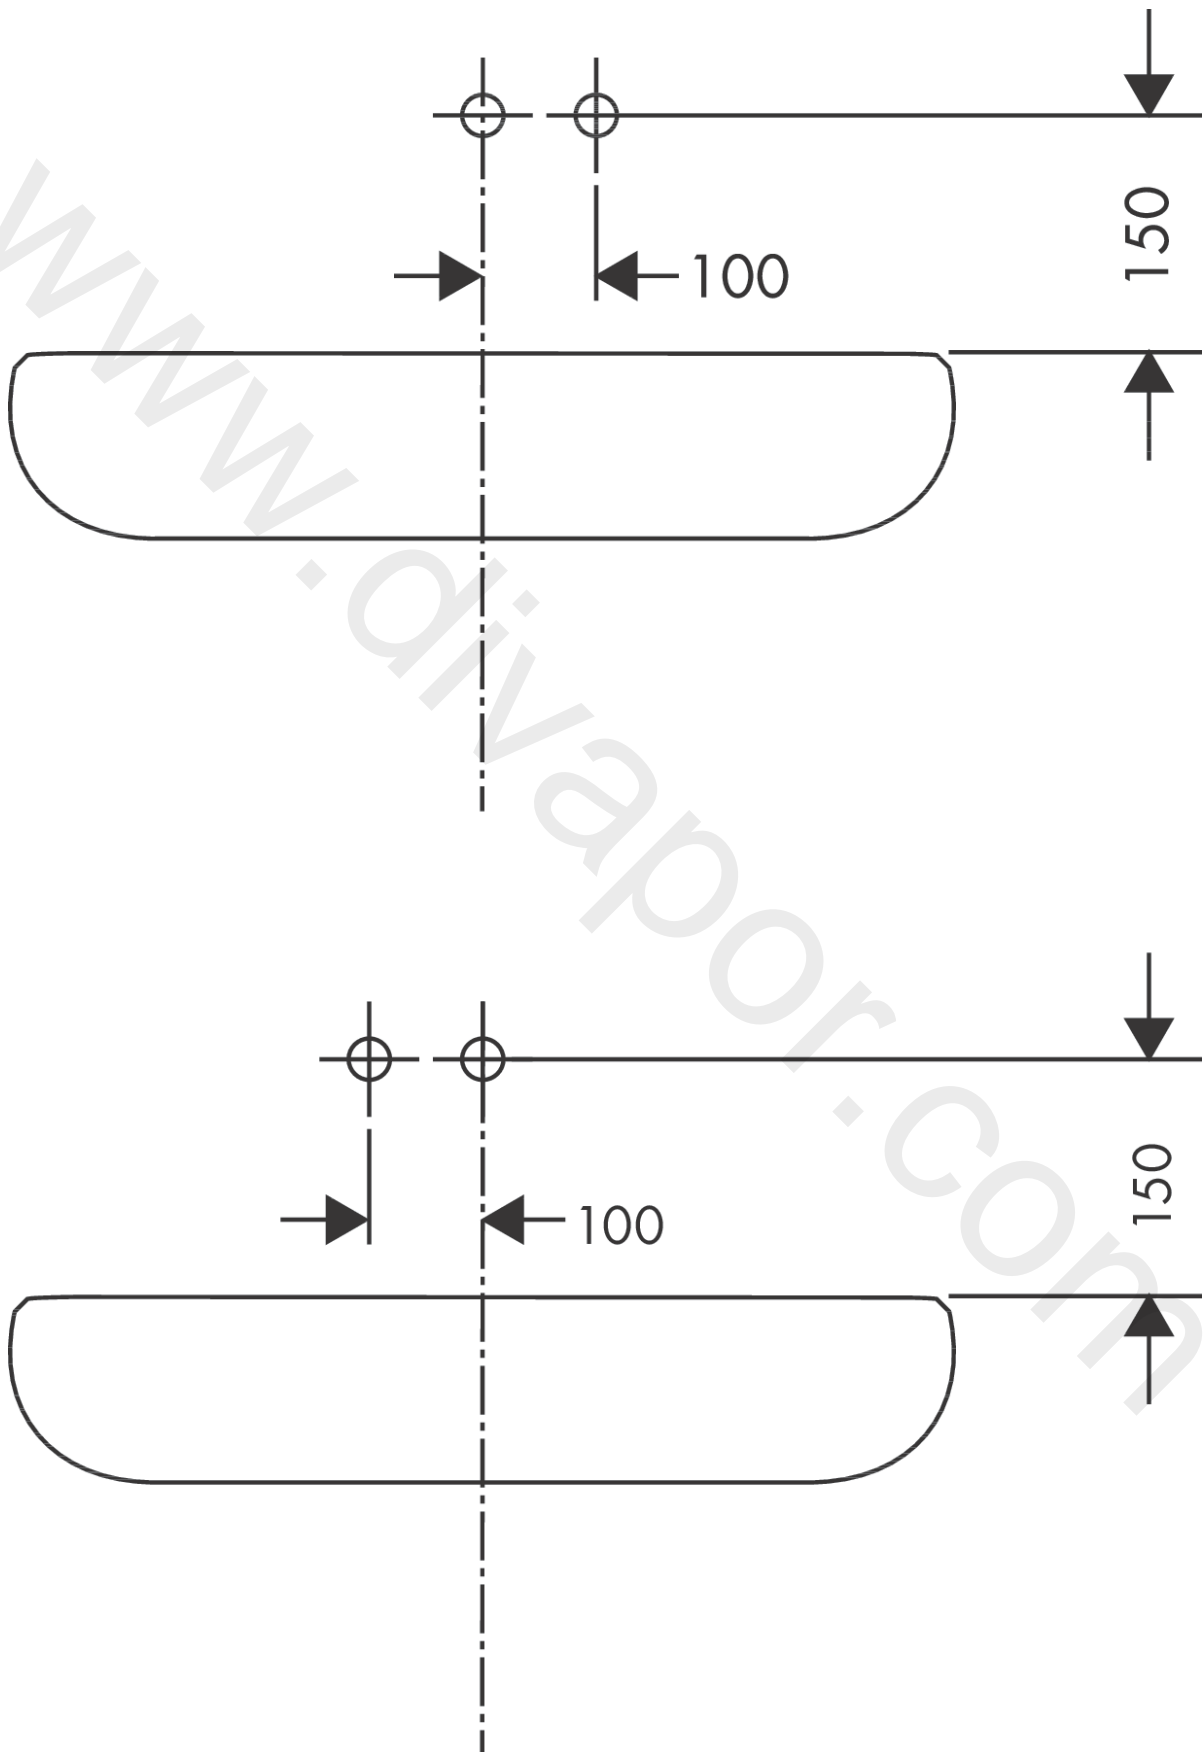

Talis E

Single lever basin mixer for concealed installation wall-mounted with spout 22.5 cm 3 ticks

Finish: **Matt Black** Article Number: **71736679**

Description

product features

- consists of: single lever basin mixer for concealed installation wall-mounted, waste set
- projection: 225 mm
- handle variant: lever handle
- maximum flow rate at 3 bar: 1,9 l/min
- ceramic cartridge
- temperature limitation adjustable
- non-closing waste set
- material waste set: metal
- connection type: basic set
- connection dimension: DN15
- handle can be positioned on the right or left, depending on the basic set installation

Technology

Product image

Scale drawing

Flowchart

Talis E

Single lever basin mixer for concealed installation wall-mounted with spout 22.5 cm 3 ticks

Finish: **Matt Black** Article Number: **71736679**

Installation examples

Year of production: >04/20

| Pos. | Description | Article Number | Price | PU |
|------|---------------------------|----------------|----------|----|
| 1 | handle | 92666670 | £ 51,00 | 1 |
| 2 | screw cover | 96338000 | £ 3,30 | 1 |
| 3 | sleeve | 98790670 | £ 51,00 | 1 |
| 4 | nut | 95622000 | £ 43,00 | 1 |
| 5 | O-ring 39x1,5 | 98400000 | £ 3,30 | 1 |
| 6 | cartridge, assy | 95646000 | £ 96,00 | 1 |
| 7 | locking screw for handle | 95140000 | £ 6,10 | 1 |
| 8 | seal | 95008000 | £ 9,00 | 1 |
| 9 | O-ring 26x2 | 98147000 | £ 3,30 | 1 |
| 10 | adapter for cartridge | 95779000 | £ 16,10 | 1 |
| 11 | escutcheon | 92239670 | £ 96,00 | 1 |
| 12 | O-ring 43x3 | 98418000 | £ 3,30 | 1 |
| 13 | spout 225 mm | 92714670 | £ 202,00 | 1 |
| 14 | aerator M24x1 (1,9 l/min) | 92300670 | £ 51,00 | 1 |
| 15 | hollow set screw M5x8 | 92851000 | £ 3,30 | 1 |
| 16 | escutcheon | 95642670 | £ 25,00 | 1 |
| 17 | O-ring 41x2 | 98212000 | £ 3,30 | 1 |
| 18 | connecting thread G½ | 95626000 | £ 43,00 | 1 |
| 19 | O-ring 13x2 | 98128000 | £ 3,30 | 1 |
| a | waste | 50001000 | £ 71,00 | 1 |