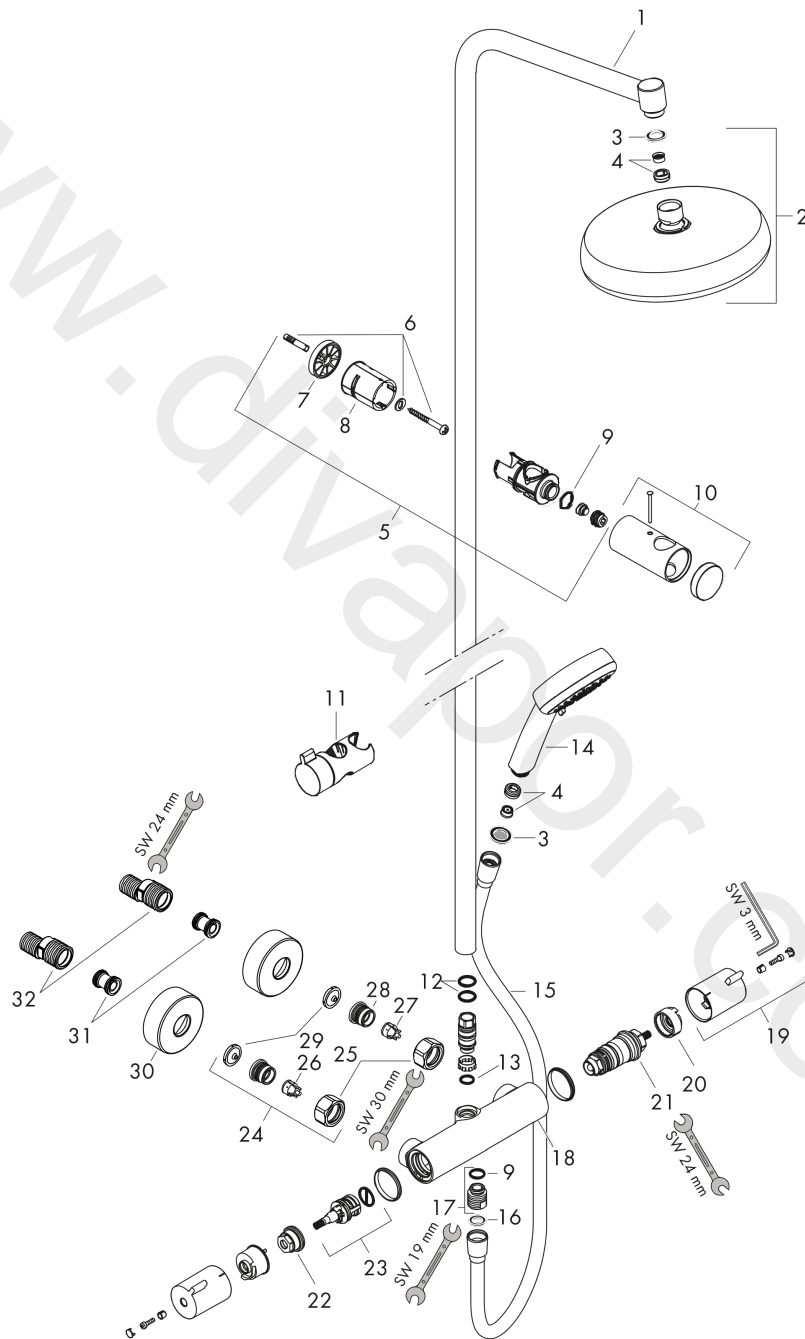

Talis E

Single lever basin mixer for concealed installation wall-mounted with spout 22.5 cm 3 ticks

Finish: **Matt Black** Article Number: **71736679**

Exploded Drawing

Year of production: >04/20

Talis E

Single lever basin mixer for concealed installation wall-mounted with spout 22.5 cm 3 ticks

Finish: **Matt Black** Article Number: **71736679**

Spare part list

Year of production: >04/20

Pos.	Description	Article Number	Price	PU
1	handle	92666670	£ 51,00	1
2	screw cover	96338000	£ 3,30	1
3	sleeve	98790670	£ 51,00	1
4	nut	95622000	£ 43,00	1
5	O-ring 39x1,5	98400000	£ 3,30	1
6	cartridge, assy	95646000	£ 96,00	1
7	locking screw for handle	95140000	£ 6,10	1
8	seal	95008000	£ 9,00	1
9	O-ring 26x2	98147000	£ 3,30	1
10	adapter for cartridge	95779000	£ 16,10	1
11	escutcheon	92239670	£ 96,00	1
12	O-ring 43x3	98418000	£ 3,30	1
13	spout 225 mm	92714670	£ 202,00	1
14	aerator M24x1 (1,9 l/min)	92300670	£ 51,00	1
15	hollow set screw M5x8	92851000	£ 3,30	1
16	escutcheon	95642670	£ 25,00	1
17	O-ring 41x2	98212000	£ 3,30	1
18	connecting thread G½	95626000	£ 43,00	1
19	O-ring 13x2	98128000	£ 3,30	1
a	waste	50001000	£ 71,00	1