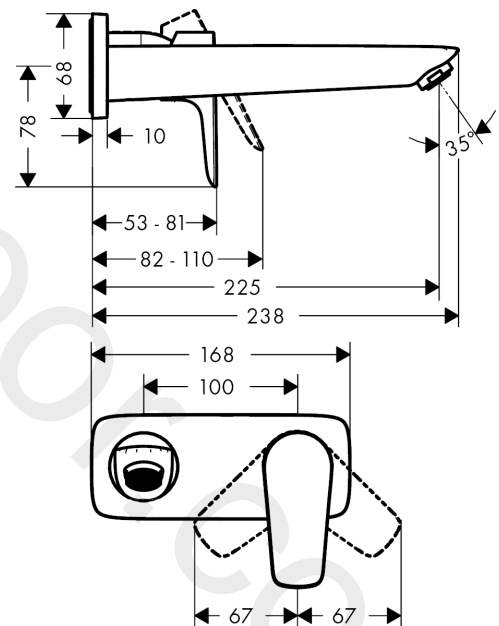

Talis E

Single lever basin mixer for concealed installation wall-mounted with spout 22.5 cm 3 ticks

Finish: **Matt Black** Article Number: **71736679**

Description

product features

- consists of: single lever basin mixer for concealed installation wall-mounted, waste set
- projection: 225 mm
- handle variant: lever handle
- maximum flow rate at 3 bar: 1,9 l/min
- ceramic cartridge
- temperature limitation adjustable
- non-closing waste set
- material waste set: metal
- connection type: basic set
- connection dimension: DN15
- handle can be positioned on the right or left, depending on the basic set installation

Technology

Product image

Scale drawing

Flowchart

Talis E

Single lever basin mixer for concealed installation wall-mounted with spout 22.5 cm 3 ticks

Finish: **Matt Black** Article Number: **71736679**

Installation examples

Year of production: >04/20

| Pos. | Description | Article Number | Price | PU |
|------|---------------------------|----------------|----------|----|
| 1 | handle | 92666670 | £ 51,00 | 1 |
| 2 | screw cover | 96338000 | £ 3,30 | 1 |
| 3 | sleeve | 98790670 | £ 51,00 | 1 |
| 4 | nut | 95622000 | £ 43,00 | 1 |
| 5 | O-ring 39x1,5 | 98400000 | £ 3,30 | 1 |
| 6 | cartridge, assy | 95646000 | £ 96,00 | 1 |
| 7 | locking screw for handle | 95140000 | £ 6,10 | 1 |
| 8 | seal | 95008000 | £ 9,00 | 1 |
| 9 | O-ring 26x2 | 98147000 | £ 3,30 | 1 |
| 10 | adapter for cartridge | 95779000 | £ 16,10 | 1 |
| 11 | escutcheon | 92239670 | £ 96,00 | 1 |
| 12 | O-ring 43x3 | 98418000 | £ 3,30 | 1 |
| 13 | spout 225 mm | 92714670 | £ 202,00 | 1 |
| 14 | aerator M24x1 (1,9 l/min) | 92300670 | £ 51,00 | 1 |
| 15 | hollow set screw M5x8 | 92851000 | £ 3,30 | 1 |
| 16 | escutcheon | 95642670 | £ 25,00 | 1 |
| 17 | O-ring 41x2 | 98212000 | £ 3,30 | 1 |
| 18 | connecting thread G½ | 95626000 | £ 43,00 | 1 |
| 19 | O-ring 13x2 | 98128000 | £ 3,30 | 1 |
| a | waste | 50001000 | £ 71,00 | 1 |