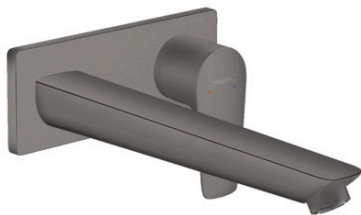

Talis E

Single lever basin mixer for concealed installation wall-mounted with spout 22.5 cm 3 ticks

Finish: **Brushed Black Chrome** Article Number: **71736349**

Description

product features

- consists of: single lever basin mixer for concealed installation wall-mounted, waste set
- projection: 225 mm
- handle variant: lever handle
- maximum flow rate at 3 bar: 1,9 l/min
- ceramic cartridge
- temperature limitation adjustable
- non-closing waste set
- material waste set: metal
- connection type: basic set
- connection dimension: DN15
- handle can be positioned on the right or left, depending on the basic set installation

Technology

Product image

Scale drawing

Flowchart

Talis E

Single lever basin mixer for concealed installation wall-mounted with spout 22.5 cm 3 ticks

Finish: **Brushed Black Chrome** Article Number: **71736349**

Installation examples

Talis E

Single lever basin mixer for concealed installation wall-mounted with spout 22.5 cm 3 ticks

Finish: **Brushed Black Chrome** Article Number: **71736349**

Exploded Drawing

Year of production: >04/20

Talis E

Single lever basin mixer for concealed installation wall-mounted with spout 22.5 cm 3 ticks

Finish: **Brushed Black Chrome** Article Number: **71736349**

Spare part list

Year of production: >04/20