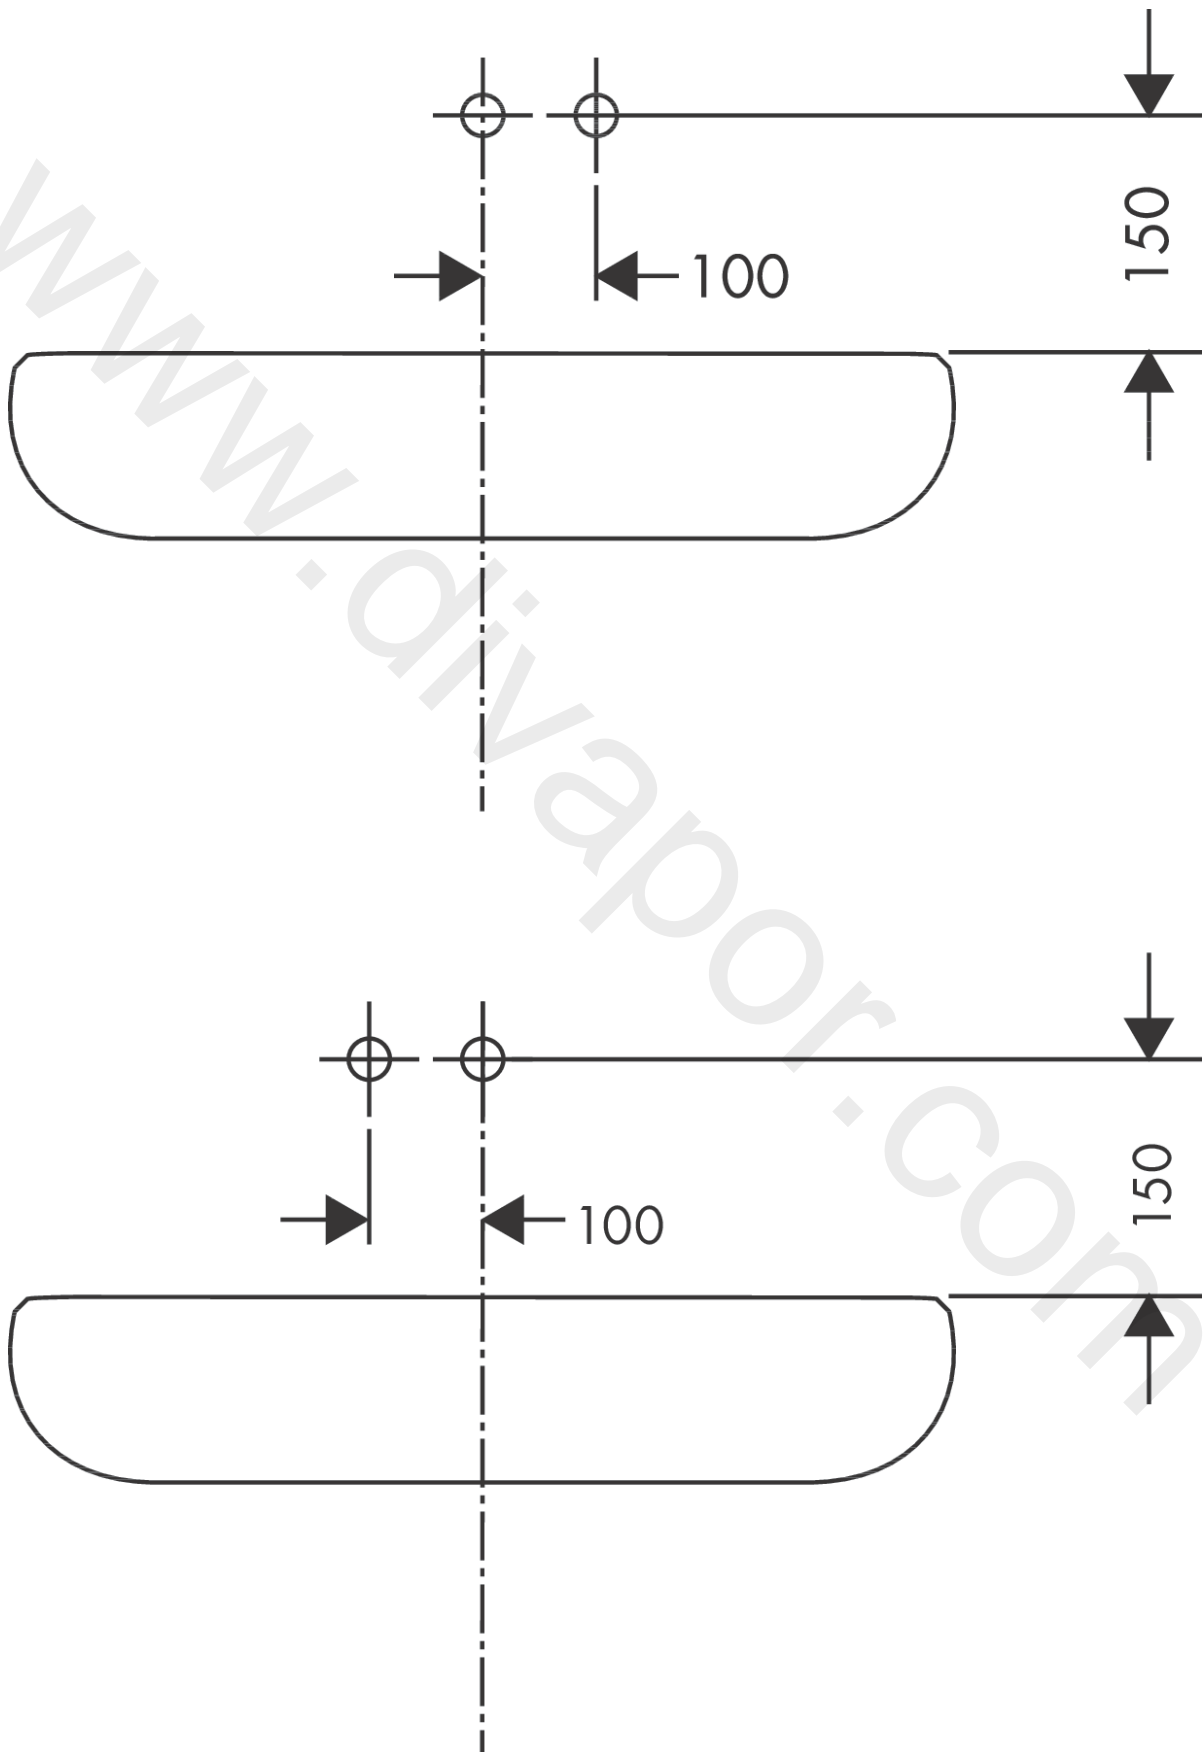

Talis E

Single lever basin mixer for concealed installation wall-mounted with spout 22.5 cm 3 ticks

Finish: **Brushed Black Chrome** Article Number: **71736349**

Description

product features

- consists of: single lever basin mixer for concealed installation wall-mounted, waste set
- projection: 225 mm
- handle variant: lever handle
- maximum flow rate at 3 bar: 1,9 l/min
- ceramic cartridge
- temperature limitation adjustable
- non-closing waste set
- material waste set: metal
- connection type: basic set
- connection dimension: DN15
- handle can be positioned on the right or left, depending on the basic set installation

Technology

Product image

Scale drawing

Flowchart

Talis E

Single lever basin mixer for concealed installation wall-mounted with spout 22.5 cm 3 ticks

Finish: **Brushed Black Chrome** Article Number: **71736349**

Installation examples

Talis E

Single lever basin mixer for concealed installation wall-mounted with spout 22.5 cm 3 ticks

Finish: **Brushed Black Chrome** Article Number: **71736349**

Exploded Drawing

Year of production: >04/20

Pos.	Description	Article Number	Price	PU
1	handle	92666340	£ 51,00	1
2	screw cover	96338000	£ 3,30	1
3	sleeve	98790XXX	> £ 35,00	-
4	nut	95622000	£ 43,00	1
5	O-ring 39x1,5	98400000	£ 3,30	1
6	cartridge, assy	95646000	£ 96,00	1
7	locking screw for handle	95140000	£ 6,10	1
8	seal	95008000	£ 9,00	1
9	O-ring 26x2	98147000	£ 3,30	1
10	adapter for cartridge	95779000	£ 16,10	1
11	escutcheon	92239XXX	> £ 64,00	-
12	O-ring 43x3	98418000	£ 3,30	1
13	spout 225 mm	92714XXX	> £ 137,00	-
14	aerator M24x1 (1,9 l/min)	92300000	£ 35,00	1
15	hollow set screw M5x8	92851000	£ 3,30	1
16	escutcheon	95642XXX	> £ 16,10	-
17	O-ring 41x2	98212000	£ 3,30	1
18	connecting thread G½	95626000	£ 43,00	1
19	O-ring 13x2	98128000	£ 3,30	1
a	waste	50001340	£ 106,56	1