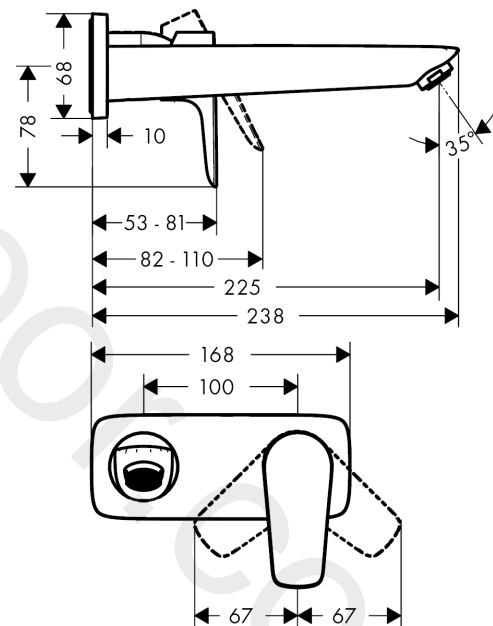

Talis E

Single lever basin mixer for concealed installation wall-mounted with spout 22.5 cm 3 ticks

Finish: **Brushed Black Chrome** Article Number: **71736349**

Description

product features

- consists of: single lever basin mixer for concealed installation wall-mounted, waste set
- projection: 225 mm
- handle variant: lever handle
- maximum flow rate at 3 bar: 1,9 l/min
- ceramic cartridge
- temperature limitation adjustable
- non-closing waste set
- material waste set: metal
- connection type: basic set
- connection dimension: DN15
- handle can be positioned on the right or left, depending on the basic set installation

Technology

Product image

Scale drawing

Flowchart

Talis E

Single lever basin mixer for concealed installation wall-mounted with spout 22.5 cm 3 ticks

Finish: **Brushed Black Chrome** Article Number: **71736349**

Installation examples

Talis E

Single lever basin mixer for concealed installation wall-mounted with spout 22.5 cm 3 ticks

Finish: **Brushed Black Chrome** Article Number: **71736349**

Exploded Drawing

Year of production: >04/20

Pos.	Description	Article Number	Price	PU
1	handle	92666340	£ 51,00	1
2	screw cover	96338000	£ 3,30	1
3	sleeve	98790XXX	> £ 35,00	-
4	nut	95622000	£ 43,00	1
5	O-ring 39x1,5	98400000	£ 3,30	1
6	cartridge, assy	95646000	£ 96,00	1
7	locking screw for handle	95140000	£ 6,10	1
8	seal	95008000	£ 9,00	1
9	O-ring 26x2	98147000	£ 3,30	1
10	adapter for cartridge	95779000	£ 16,10	1
11	escutcheon	92239XXX	> £ 64,00	-
12	O-ring 43x3	98418000	£ 3,30	1
13	spout 225 mm	92714XXX	> £ 137,00	-
14	aerator M24x1 (1,9 l/min)	92300000	£ 35,00	1
15	hollow set screw M5x8	92851000	£ 3,30	1
16	escutcheon	95642XXX	> £ 16,10	-
17	O-ring 41x2	98212000	£ 3,30	1
18	connecting thread G½	95626000	£ 43,00	1
19	O-ring 13x2	98128000	£ 3,30	1
a	waste	50001340	£ 106,56	1