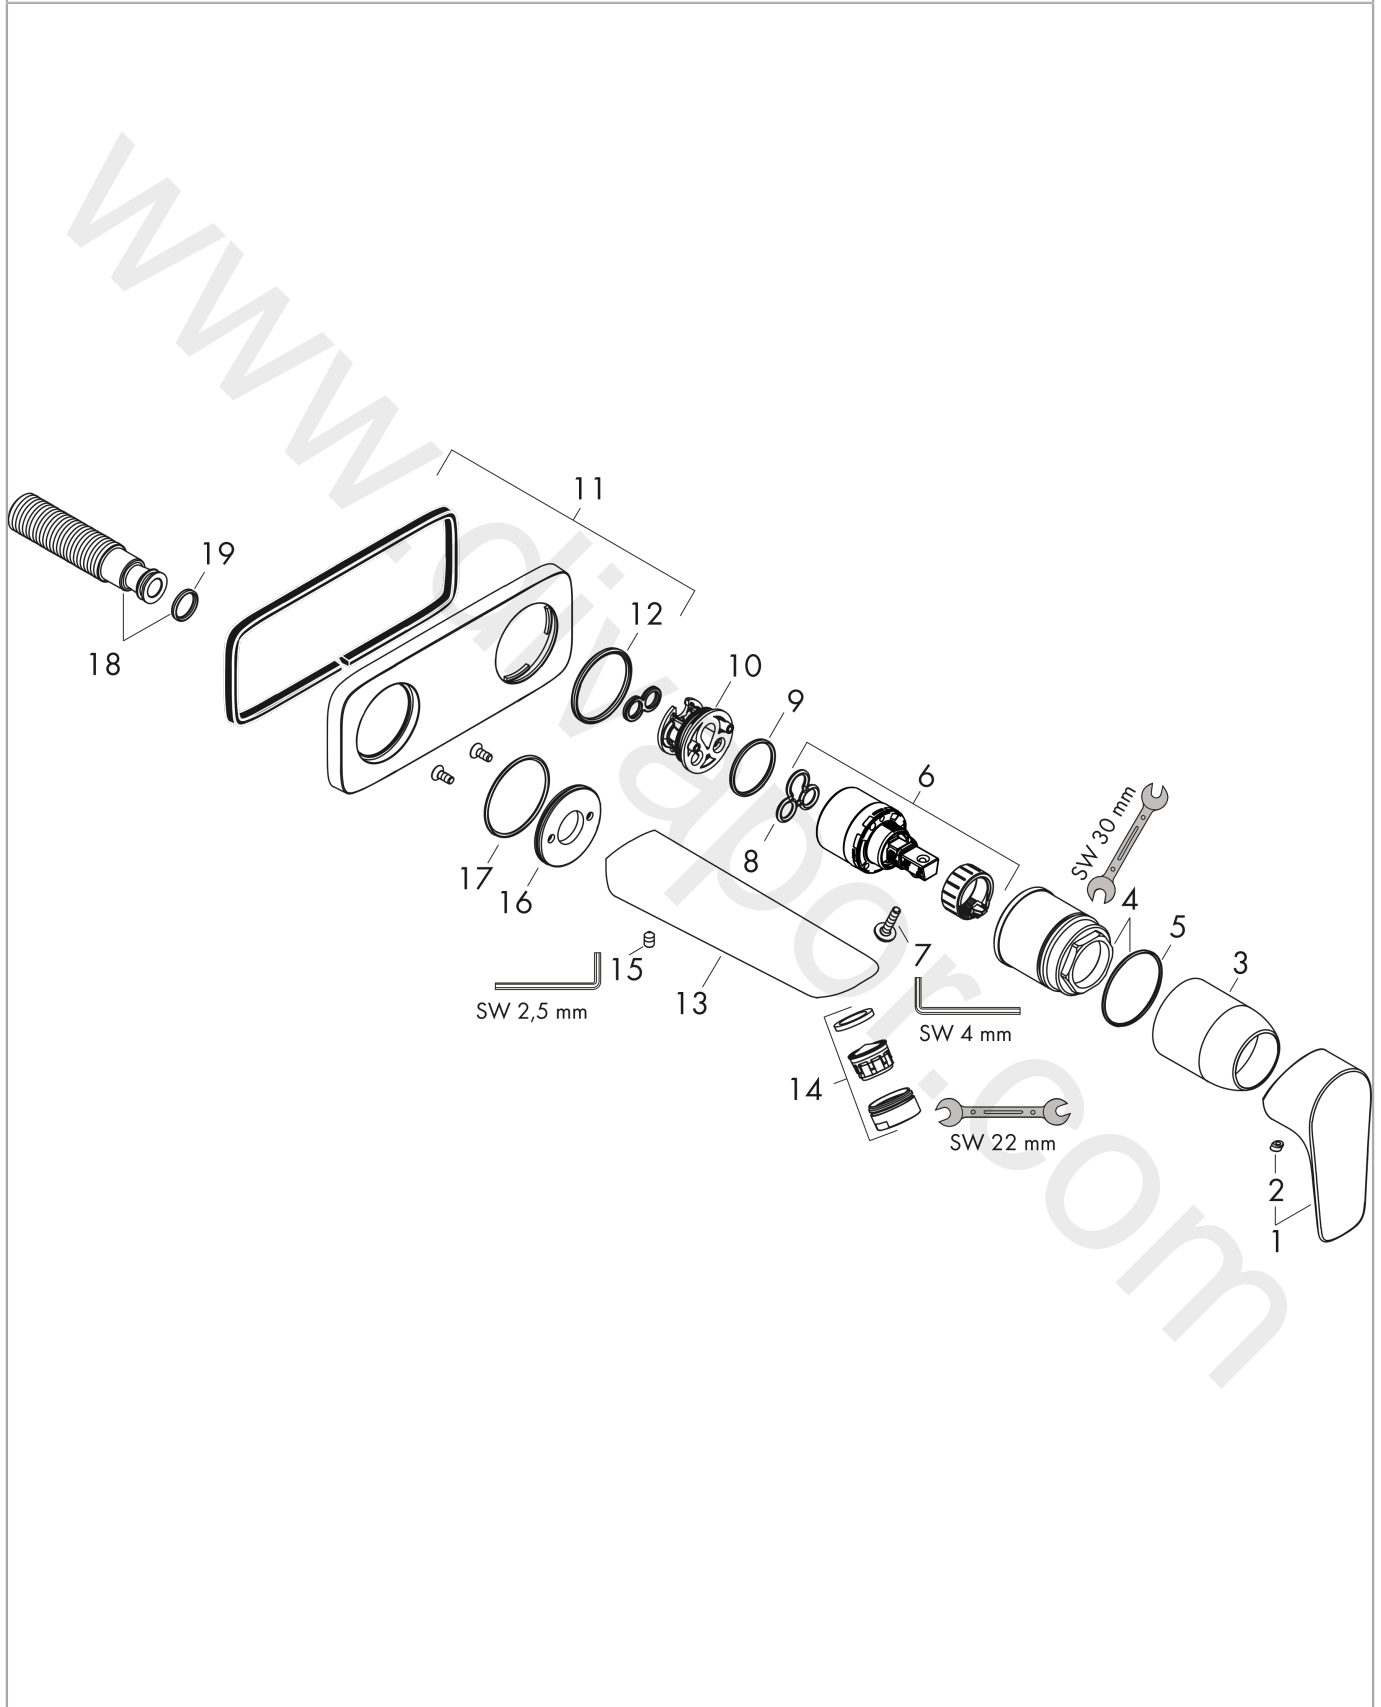

Talis E

Single lever basin mixer for concealed installation wall-mounted with spout 22.5 cm 3 ticks

Finish: **Brushed Black Chrome** Article Number: **71736349**

Description

product features

- consists of: single lever basin mixer for concealed installation wall-mounted, waste set
- projection: 225 mm
- handle variant: lever handle
- maximum flow rate at 3 bar: 1,9 l/min
- ceramic cartridge
- temperature limitation adjustable
- non-closing waste set
- material waste set: metal
- connection type: basic set
- connection dimension: DN15
- handle can be positioned on the right or left, depending on the basic set installation

Installation examples

Talis E

Single lever basin mixer for concealed installation wall-mounted with spout 22.5 cm 3 ticks

Finish: **Brushed Black Chrome** Article Number: **71736349**

Exploded Drawing

Year of production: >04/20

Talis E

Single lever basin mixer for concealed installation wall-mounted with spout 22.5 cm 3 ticks

Finish: **Brushed Black Chrome** Article Number: **71736349**

Spare part list

Year of production: >04/20

Pos.	Description	Article Number	Price	PU
1	handle	92666340	£ 51,00	1
2	screw cover	96338000	£ 3,30	1
3	sleeve	98790XXX	> £ 35,00	-
4	nut	95622000	£ 43,00	1
5	O-ring 39x1,5	98400000	£ 3,30	1
6	cartridge, assy	95646000	£ 96,00	1
7	locking screw for handle	95140000	£ 6,10	1
8	seal	95008000	£ 9,00	1
9	O-ring 26x2	98147000	£ 3,30	1
10	adapter for cartridge	95779000	£ 16,10	1
11	escutcheon	92239XXX	> £ 64,00	-
12	O-ring 43x3	98418000	£ 3,30	1
13	spout 225 mm	92714XXX	> £ 137,00	-
14	aerator M24x1 (1,9 l/min)	92300000	£ 35,00	1
15	hollow set screw M5x8	92851000	£ 3,30	1
16	escutcheon	95642XXX	> £ 16,10	-
17	O-ring 41x2	98212000	£ 3,30	1
18	connecting thread G½	95626000	£ 43,00	1
19	O-ring 13x2	98128000	£ 3,30	1
a	waste	50001340	£ 106,56	1