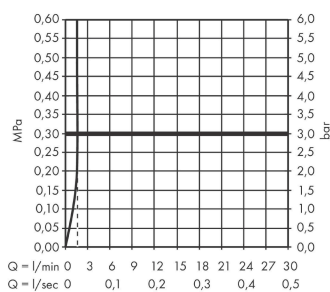

Talis E

Single lever basin mixer for concealed installation wall-mounted with spout 22.5 cm 3 ticks

Finish: **Brushed Bronze** Article Number: **71736149**

Description

product features

- consists of: single lever basin mixer for concealed installation wall-mounted, waste set
- projection: 225 mm
- handle variant: lever handle
- maximum flow rate at 3 bar: 1,9 l/min
- ceramic cartridge
- temperature limitation adjustable
- non-closing waste set
- material waste set: metal
- connection type: basic set
- connection dimension: DN15
- handle can be positioned on the right or left, depending on the basic set installation

Technology

Product image

Scale drawing

Flowchart

Talis E

Single lever basin mixer for concealed installation wall-mounted with spout 22.5 cm 3 ticks

Finish: **Brushed Bronze** Article Number: **71736149**

Installation examples

Talis E

Single lever basin mixer for concealed installation wall-mounted with spout 22.5 cm 3 ticks

Finish: **Brushed Bronze** Article Number: **71736149**

Exploded Drawing

Year of production: >04/20

Talis E**Single lever basin mixer for concealed installation wall-mounted with spout 22.5 cm 3 ticks**Finish: **Brushed Bronze** Article Number: **71736149****Spare part list**

Year of production: >04/20

Pos.	Description	Article Number	Price	PU
1	handle	92666140	£ 51,00	1
2	screw cover	96338000	£ 3,30	1
3	sleeve	98790140	£ 51,00	1
4	nut	95622000	£ 43,00	1
5	O-ring 39x1,5	98400000	£ 3,30	1
6	cartridge, assy	95646000	£ 96,00	1
7	locking screw for handle	95140000	£ 6,10	1
8	seal	95008000	£ 9,00	1
9	O-ring 26x2	98147000	£ 3,30	1
10	adapter for cartridge	95779000	£ 16,10	1
11	escutcheon	92239XXX	> £ 64,00	-
12	O-ring 43x3	98418000	£ 3,30	1
13	spout 225 mm	92714140	£ 202,00	1
14	aerator M24x1 (1,9 l/min)	92300000	£ 35,00	1
15	hollow set screw M5x8	92851000	£ 3,30	1
16	escutcheon	95642XXX	> £ 16,10	-
17	O-ring 41x2	98212000	£ 3,30	1
18	connecting thread G½	95626000	£ 43,00	1
19	O-ring 13x2	98128000	£ 3,30	1