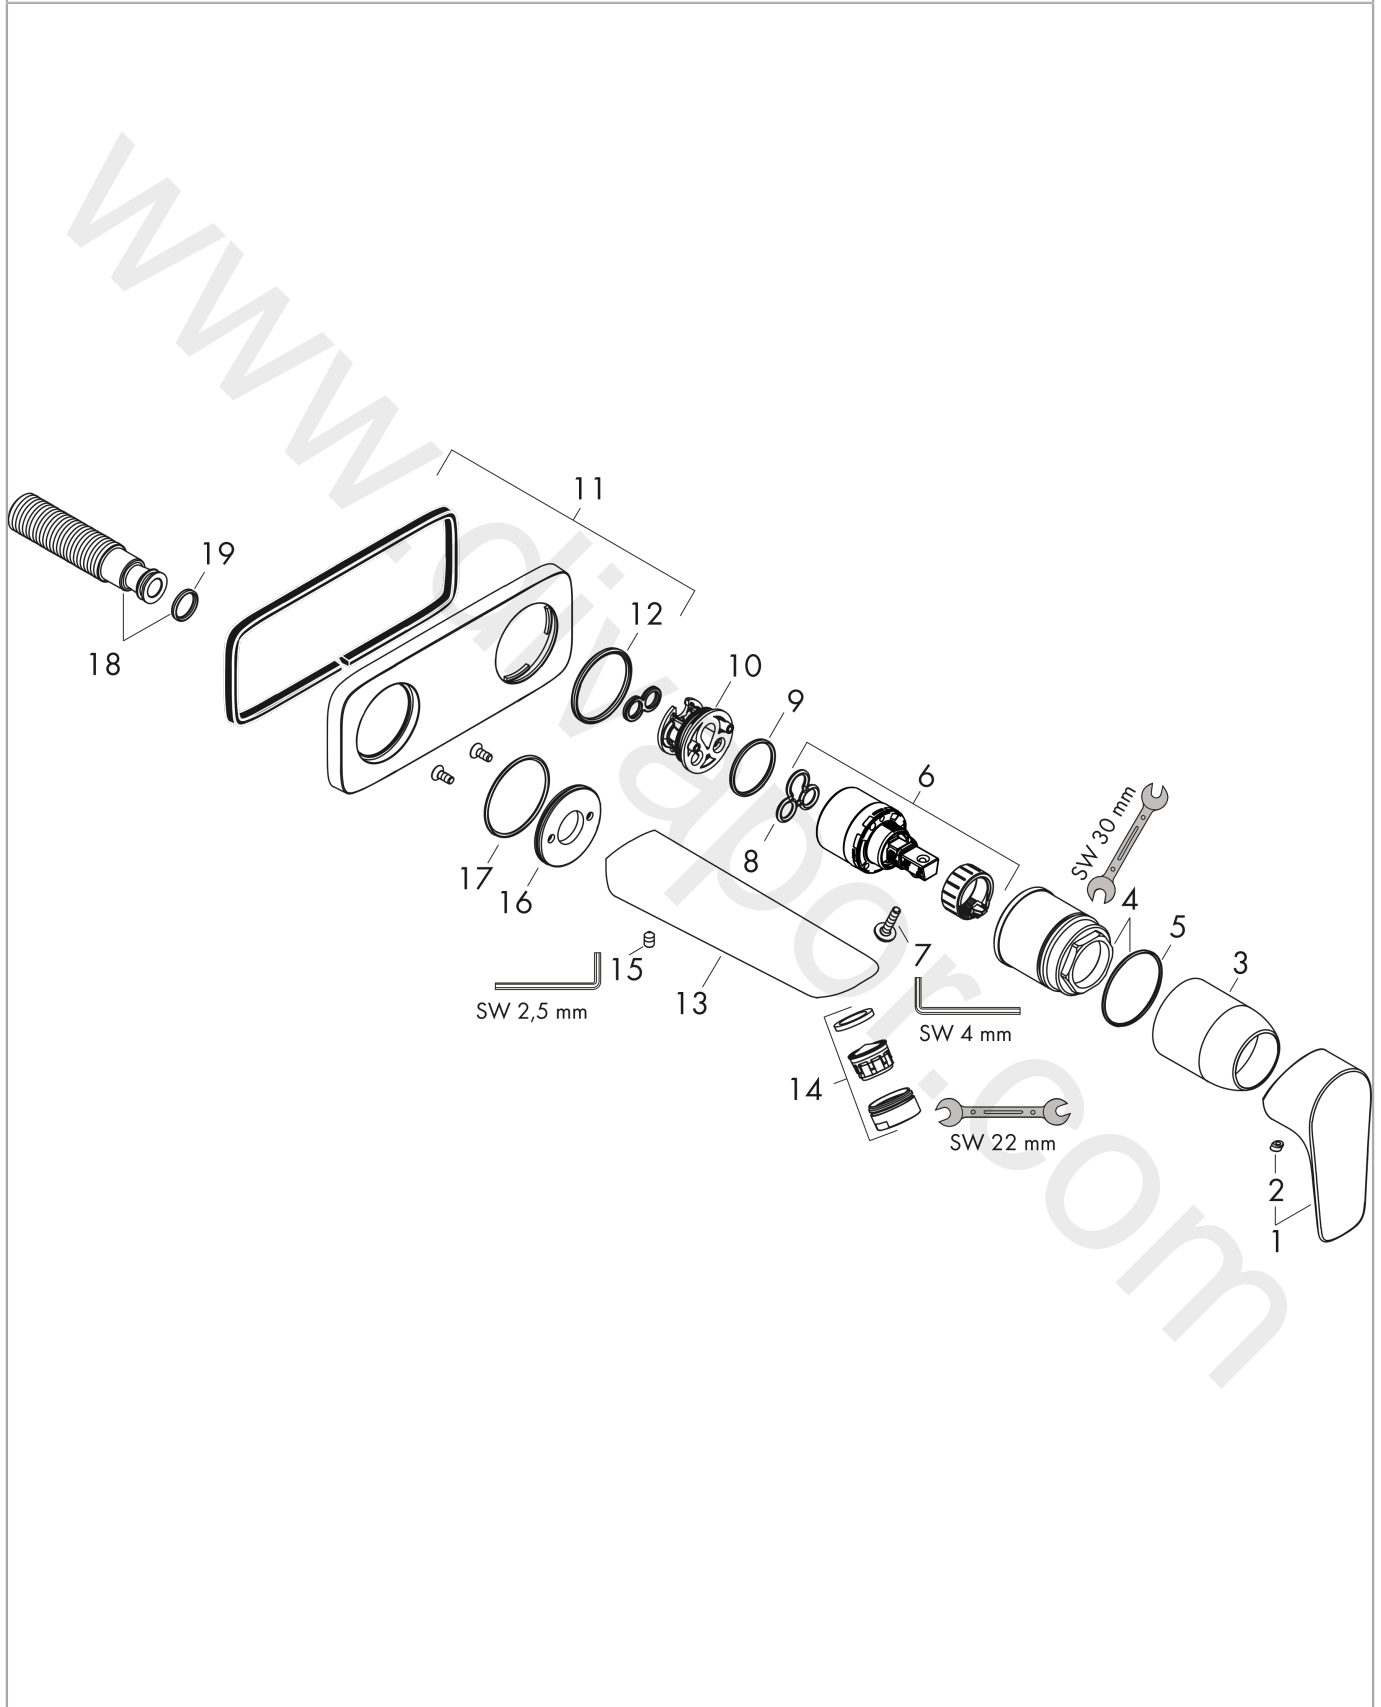

Talis E

Single lever basin mixer for concealed installation wall-mounted with spout 22.5 cm 3 ticks

Finish: **Brushed Bronze** Article Number: **71736149**

Description

product features

- consists of: single lever basin mixer for concealed installation wall-mounted, waste set
- projection: 225 mm
- handle variant: lever handle
- maximum flow rate at 3 bar: 1,9 l/min
- ceramic cartridge
- temperature limitation adjustable
- non-closing waste set
- material waste set: metal
- connection type: basic set
- connection dimension: DN15
- handle can be positioned on the right or left, depending on the basic set installation

Technology

Product image

Scale drawing

Flowchart

Talis E

Single lever basin mixer for concealed installation wall-mounted with spout 22.5 cm 3 ticks

Finish: **Brushed Bronze** Article Number: **71736149**

Installation examples

Talis E

Single lever basin mixer for concealed installation wall-mounted with spout 22.5 cm 3 ticks

Finish: **Brushed Bronze** Article Number: **71736149**

Exploded Drawing

Year of production: >04/20

Talis E**Single lever basin mixer for concealed installation wall-mounted with spout 22.5 cm 3 ticks**Finish: **Brushed Bronze** Article Number: **71736149****Spare part list**

Year of production: >04/20

Pos.	Description	Article Number	Price	PU
1	handle	92666140	£ 51,00	1
2	screw cover	96338000	£ 3,30	1
3	sleeve	98790140	£ 51,00	1
4	nut	95622000	£ 43,00	1
5	O-ring 39x1,5	98400000	£ 3,30	1
6	cartridge, assy	95646000	£ 96,00	1
7	locking screw for handle	95140000	£ 6,10	1
8	seal	95008000	£ 9,00	1
9	O-ring 26x2	98147000	£ 3,30	1
10	adapter for cartridge	95779000	£ 16,10	1
11	escutcheon	92239XXX	> £ 64,00	-
12	O-ring 43x3	98418000	£ 3,30	1
13	spout 225 mm	92714140	£ 202,00	1
14	aerator M24x1 (1,9 l/min)	92300000	£ 35,00	1
15	hollow set screw M5x8	92851000	£ 3,30	1
16	escutcheon	95642XXX	> £ 16,10	-
17	O-ring 41x2	98212000	£ 3,30	1
18	connecting thread G½	95626000	£ 43,00	1
19	O-ring 13x2	98128000	£ 3,30	1