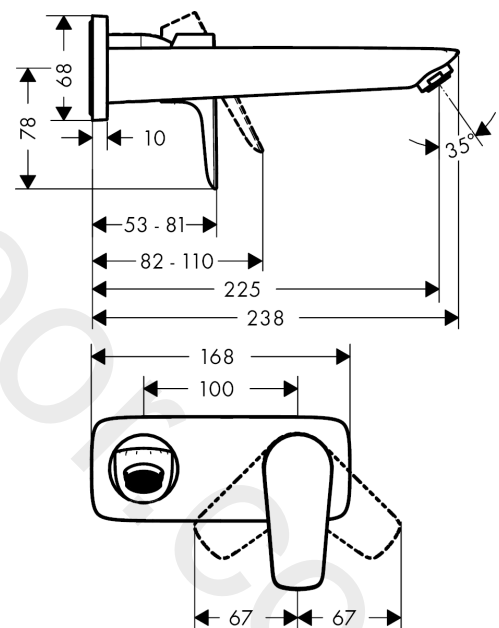

Talis E

Single lever basin mixer for concealed installation wall-mounted with spout 22.5 cm 3 ticks

Finish: **Brushed Bronze** Article Number: **71736149**

Description

product features

- consists of: single lever basin mixer for concealed installation wall-mounted, waste set
- projection: 225 mm
- handle variant: lever handle
- maximum flow rate at 3 bar: 1,9 l/min
- ceramic cartridge
- temperature limitation adjustable
- non-closing waste set
- material waste set: metal
- connection type: basic set
- connection dimension: DN15
- handle can be positioned on the right or left, depending on the basic set installation

Technology

Product image

Scale drawing

Flowchart

Talis E

Single lever basin mixer for concealed installation wall-mounted with spout 22.5 cm 3 ticks

Finish: **Brushed Bronze** Article Number: **71736149**

Installation examples

Talis E

Single lever basin mixer for concealed installation wall-mounted with spout 22.5 cm 3 ticks

Finish: **Brushed Bronze** Article Number: **71736149**

Exploded Drawing

Year of production: >04/20

Talis E**Single lever basin mixer for concealed installation wall-mounted with spout 22.5 cm 3 ticks**Finish: **Brushed Bronze** Article Number: **71736149****Spare part list**

Year of production: >04/20

Pos.	Description	Article Number	Price	PU
1	handle	92666140	£ 51,00	1
2	screw cover	96338000	£ 3,30	1
3	sleeve	98790140	£ 51,00	1
4	nut	95622000	£ 43,00	1
5	O-ring 39x1,5	98400000	£ 3,30	1
6	cartridge, assy	95646000	£ 96,00	1
7	locking screw for handle	95140000	£ 6,10	1
8	seal	95008000	£ 9,00	1
9	O-ring 26x2	98147000	£ 3,30	1
10	adapter for cartridge	95779000	£ 16,10	1
11	escutcheon	92239XXX	> £ 64,00	-
12	O-ring 43x3	98418000	£ 3,30	1
13	spout 225 mm	92714140	£ 202,00	1
14	aerator M24x1 (1,9 l/min)	92300000	£ 35,00	1
15	hollow set screw M5x8	92851000	£ 3,30	1
16	escutcheon	95642XXX	> £ 16,10	-
17	O-ring 41x2	98212000	£ 3,30	1
18	connecting thread G½	95626000	£ 43,00	1
19	O-ring 13x2	98128000	£ 3,30	1