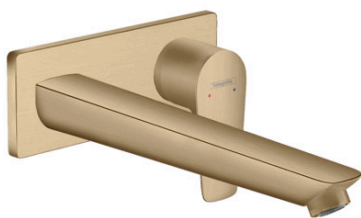

Talis E

Single lever basin mixer for concealed installation wall-mounted with spout 22.5 cm 3 ticks

Finish: **Brushed Bronze** Article Number: **71736149**

Description

product features

- consists of: single lever basin mixer for concealed installation wall-mounted, waste set
- projection: 225 mm
- handle variant: lever handle
- maximum flow rate at 3 bar: 1,9 l/min
- ceramic cartridge
- temperature limitation adjustable
- non-closing waste set
- material waste set: metal
- connection type: basic set
- connection dimension: DN15
- handle can be positioned on the right or left, depending on the basic set installation

Technology

Product image

Scale drawing

Flowchart

Talis E

Single lever basin mixer for concealed installation wall-mounted with spout 22.5 cm 3 ticks

Finish: **Brushed Bronze** Article Number: **71736149**

Installation examples

Talis E

Single lever basin mixer for concealed installation wall-mounted with spout 22.5 cm 3 ticks

Finish: **Brushed Bronze** Article Number: **71736149**

Exploded Drawing

Year of production: >04/20

Talis E**Single lever basin mixer for concealed installation wall-mounted with spout 22.5 cm 3 ticks**Finish: **Brushed Bronze** Article Number: **71736149****Spare part list**