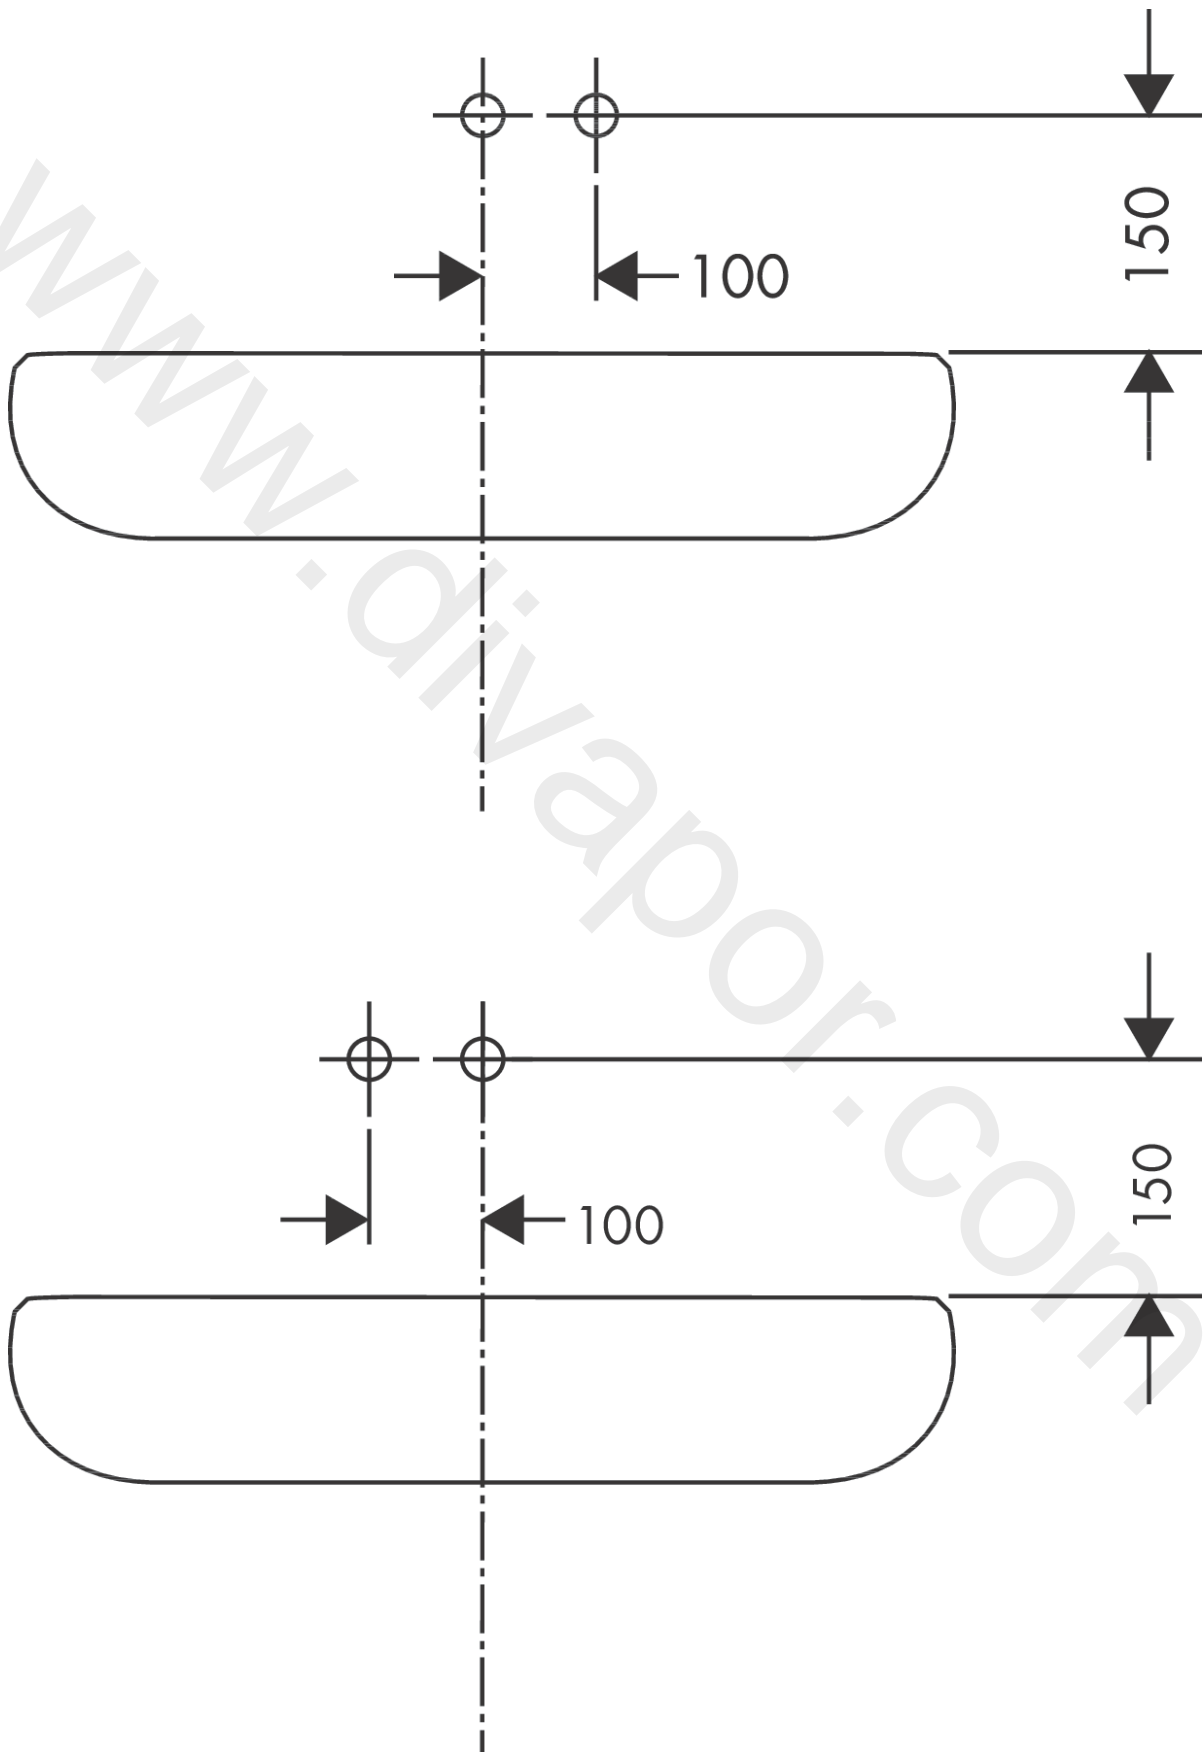

Talis E

Single lever basin mixer for concealed installation wall-mounted with spout 22.5 cm 3 ticks

Finish: **Brushed Bronze** Article Number: **71736149**

Description

product features

- consists of: single lever basin mixer for concealed installation wall-mounted, waste set
- projection: 225 mm
- handle variant: lever handle
- maximum flow rate at 3 bar: 1,9 l/min
- ceramic cartridge
- temperature limitation adjustable
- non-closing waste set
- material waste set: metal
- connection type: basic set
- connection dimension: DN15
- handle can be positioned on the right or left, depending on the basic set installation

Technology

Product image

Scale drawing

Flowchart

Talis E

Single lever basin mixer for concealed installation wall-mounted with spout 22.5 cm 3 ticks

Finish: **Brushed Bronze** Article Number: **71736149**

Installation examples

Talis E

Single lever basin mixer for concealed installation wall-mounted with spout 22.5 cm 3 ticks

Finish: **Brushed Bronze** Article Number: **71736149**

Exploded Drawing

Year of production: >04/20

Talis E**Single lever basin mixer for concealed installation wall-mounted with spout 22.5 cm 3 ticks**Finish: **Brushed Bronze** Article Number: **71736149****Spare part list**

Year of production: >04/20

Pos.	Description	Article Number	Price	PU
1	handle	92666140	£ 51,00	1
2	screw cover	96338000	£ 3,30	1
3	sleeve	98790140	£ 51,00	1
4	nut	95622000	£ 43,00	1
5	O-ring 39x1,5	98400000	£ 3,30	1
6	cartridge, assy	95646000	£ 96,00	1
7	locking screw for handle	95140000	£ 6,10	1
8	seal	95008000	£ 9,00	1
9	O-ring 26x2	98147000	£ 3,30	1
10	adapter for cartridge	95779000	£ 16,10	1
11	escutcheon	92239XXX	> £ 64,00	-
12	O-ring 43x3	98418000	£ 3,30	1
13	spout 225 mm	92714140	£ 202,00	1
14	aerator M24x1 (1,9 l/min)	92300000	£ 35,00	1
15	hollow set screw M5x8	92851000	£ 3,30	1
16	escutcheon	95642XXX	> £ 16,10	-
17	O-ring 41x2	98212000	£ 3,30	1
18	connecting thread G½	95626000	£ 43,00	1
19	O-ring 13x2	98128000	£ 3,30	1