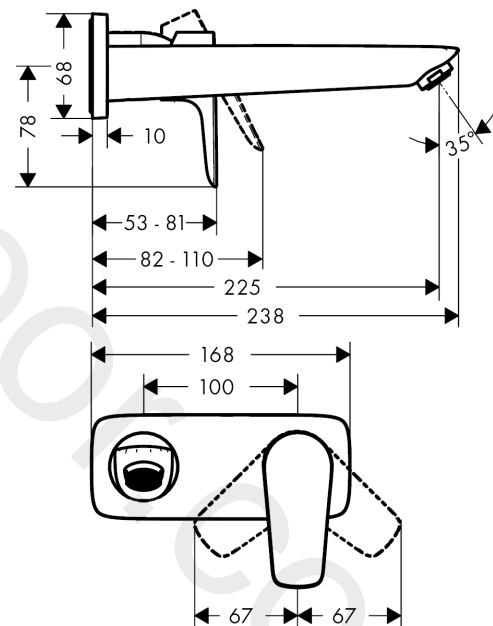

Talis E

Single lever basin mixer for concealed installation wall-mounted with spout 22.5 cm 3 ticks

Finish: **Chrome** Article Number: **71736009**

Description

product features

- consists of: single lever basin mixer for concealed installation wall-mounted, waste set
- projection: 225 mm
- handle variant: lever handle
- maximum flow rate at 3 bar: 1,9 l/min
- ceramic cartridge
- temperature limitation adjustable
- non-closing waste set
- material waste set: metal
- connection type: basic set
- connection dimension: DN15
- handle can be positioned on the right or left, depending on the basic set installation

Technology

Product image

Scale drawing

Flowchart

Talis E

Single lever basin mixer for concealed installation wall-mounted with spout 22.5 cm 3 ticks

Finish: **Chrome** Article Number: **71736009**

Installation examples

Finish: **Chrome** Article Number: **71736009**

Spare part list

Year of production: >04/20

| Pos. | Description | Article Number | Price | PU |
|------|---------------------------|----------------|-----------|----|
| 1 | handle | 92666140 | £ 51,00 | 1 |
| 2 | screw cover | 96338000 | £ 3,30 | 1 |
| 3 | sleeve | 98790140 | £ 51,00 | 1 |
| 4 | nut | 95622000 | £ 43,00 | 1 |
| 5 | O-ring 39x1,5 | 98400000 | £ 3,30 | 1 |
| 6 | cartridge, assy | 95646000 | £ 96,00 | 1 |
| 7 | locking screw for handle | 95140000 | £ 6,10 | 1 |
| 8 | seal | 95008000 | £ 9,00 | 1 |
| 9 | O-ring 26x2 | 98147000 | £ 3,30 | 1 |
| 10 | adapter for cartridge | 95779000 | £ 16,10 | 1 |
| 16 | escutcheon | 92239000 | £ 64,00 | 1 |
| 12 | O-ring 43x3 | 98418000 | £ 3,30 | 1 |
| 13 | spout 225 mm | 92714140 | £ 202,00 | 1 |
| 14 | aerator M24x1 (1,9 l/min) | 92300140 | £ 51,00 | 1 |
| 15 | hollow set screw M5x8 | 92851000 | £ 3,30 | 1 |
| 11 | escutcheon | 95642XXX | > £ 16,10 | - |
| 17 | O-ring 41x2 | 98212000 | £ 3,30 | 1 |
| 18 | connecting thread G½ | 95626000 | £ 43,00 | 1 |
| 19 | O-ring 13x2 | 98128000 | £ 3,30 | 1 |