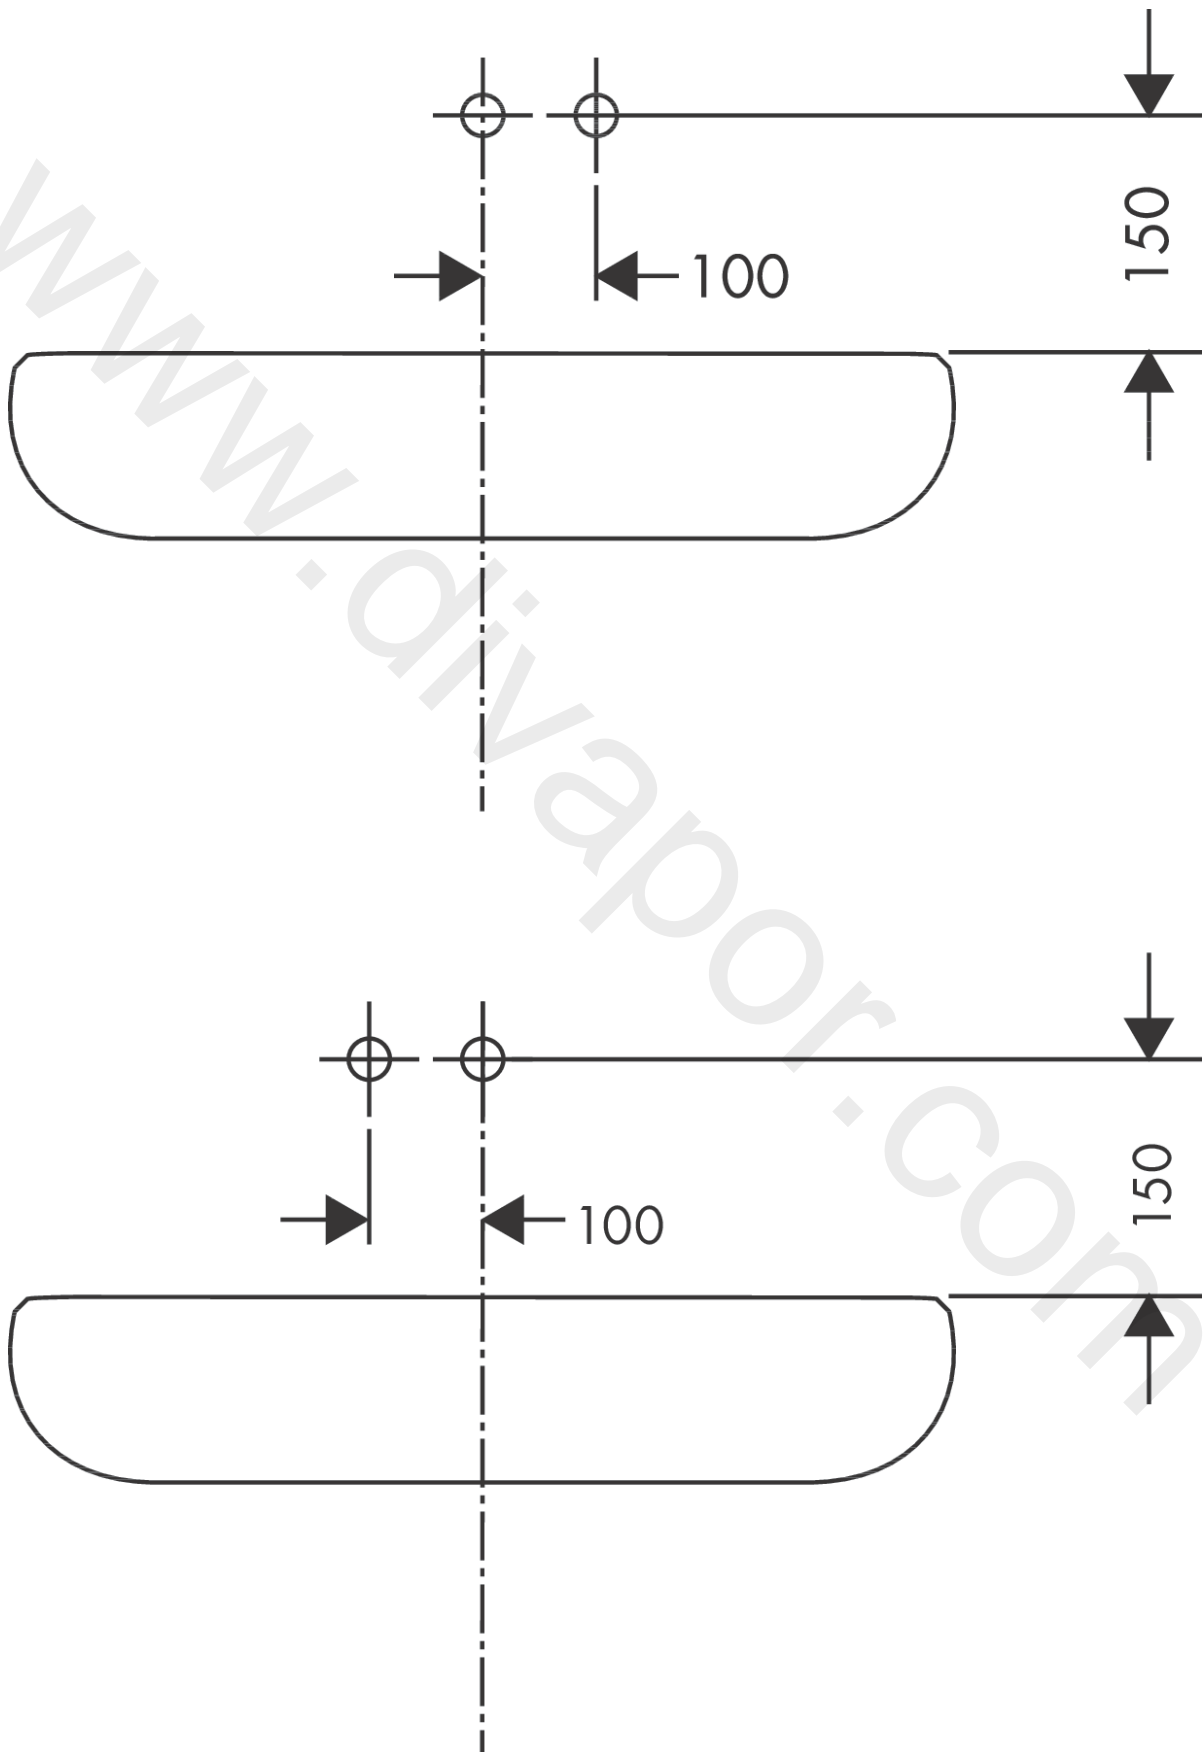

Talis E

Single lever basin mixer for concealed installation wall-mounted with spout 22.5 cm 3 ticks

Finish: **Chrome** Article Number: **71736009**

Description

product features

- consists of: single lever basin mixer for concealed installation wall-mounted, waste set
- projection: 225 mm
- handle variant: lever handle
- maximum flow rate at 3 bar: 1,9 l/min
- ceramic cartridge
- temperature limitation adjustable
- non-closing waste set
- material waste set: metal
- connection type: basic set
- connection dimension: DN15
- handle can be positioned on the right or left, depending on the basic set installation

Technology

Product image

Scale drawing

Flowchart

Talis E

Single lever basin mixer for concealed installation wall-mounted with spout 22.5 cm 3 ticks

Finish: **Chrome** Article Number: **71736009**

Installation examples

Talis E

Single lever basin mixer for concealed installation wall-mounted with spout 22.5 cm 3 ticks

Finish: **Chrome** Article Number: **71736009**

Exploded Drawing

Year of production: >04/20

Talis E

Single lever basin mixer for concealed installation wall-mounted with spout 22.5 cm 3 ticks