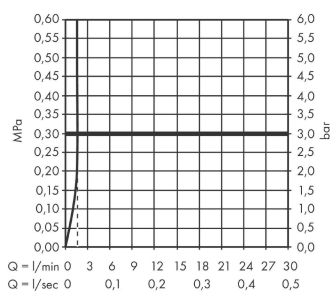

Talis E

Single lever basin mixer for concealed installation wall-mounted with spout 22.5 cm 3 ticks

Finish: **Chrome** Article Number: **71736009**

Description

product features

- consists of: single lever basin mixer for concealed installation wall-mounted, waste set
- projection: 225 mm
- handle variant: lever handle
- maximum flow rate at 3 bar: 1,9 l/min
- ceramic cartridge
- temperature limitation adjustable
- non-closing waste set
- material waste set: metal
- connection type: basic set
- connection dimension: DN15
- handle can be positioned on the right or left, depending on the basic set installation

Technology

Product image

Scale drawing

Flowchart

Talis E

Single lever basin mixer for concealed installation wall-mounted with spout 22.5 cm 3 ticks

Finish: **Chrome** Article Number: **71736009**

Installation examples

Talis E

Single lever basin mixer for concealed installation wall-mounted with spout 22.5 cm 3 ticks

Finish: **Chrome** Article Number: **71736009**

Exploded Drawing

Year of production: >04/20

Talis E

Single lever basin mixer for concealed installation wall-mounted with spout 22.5 cm 3 ticks