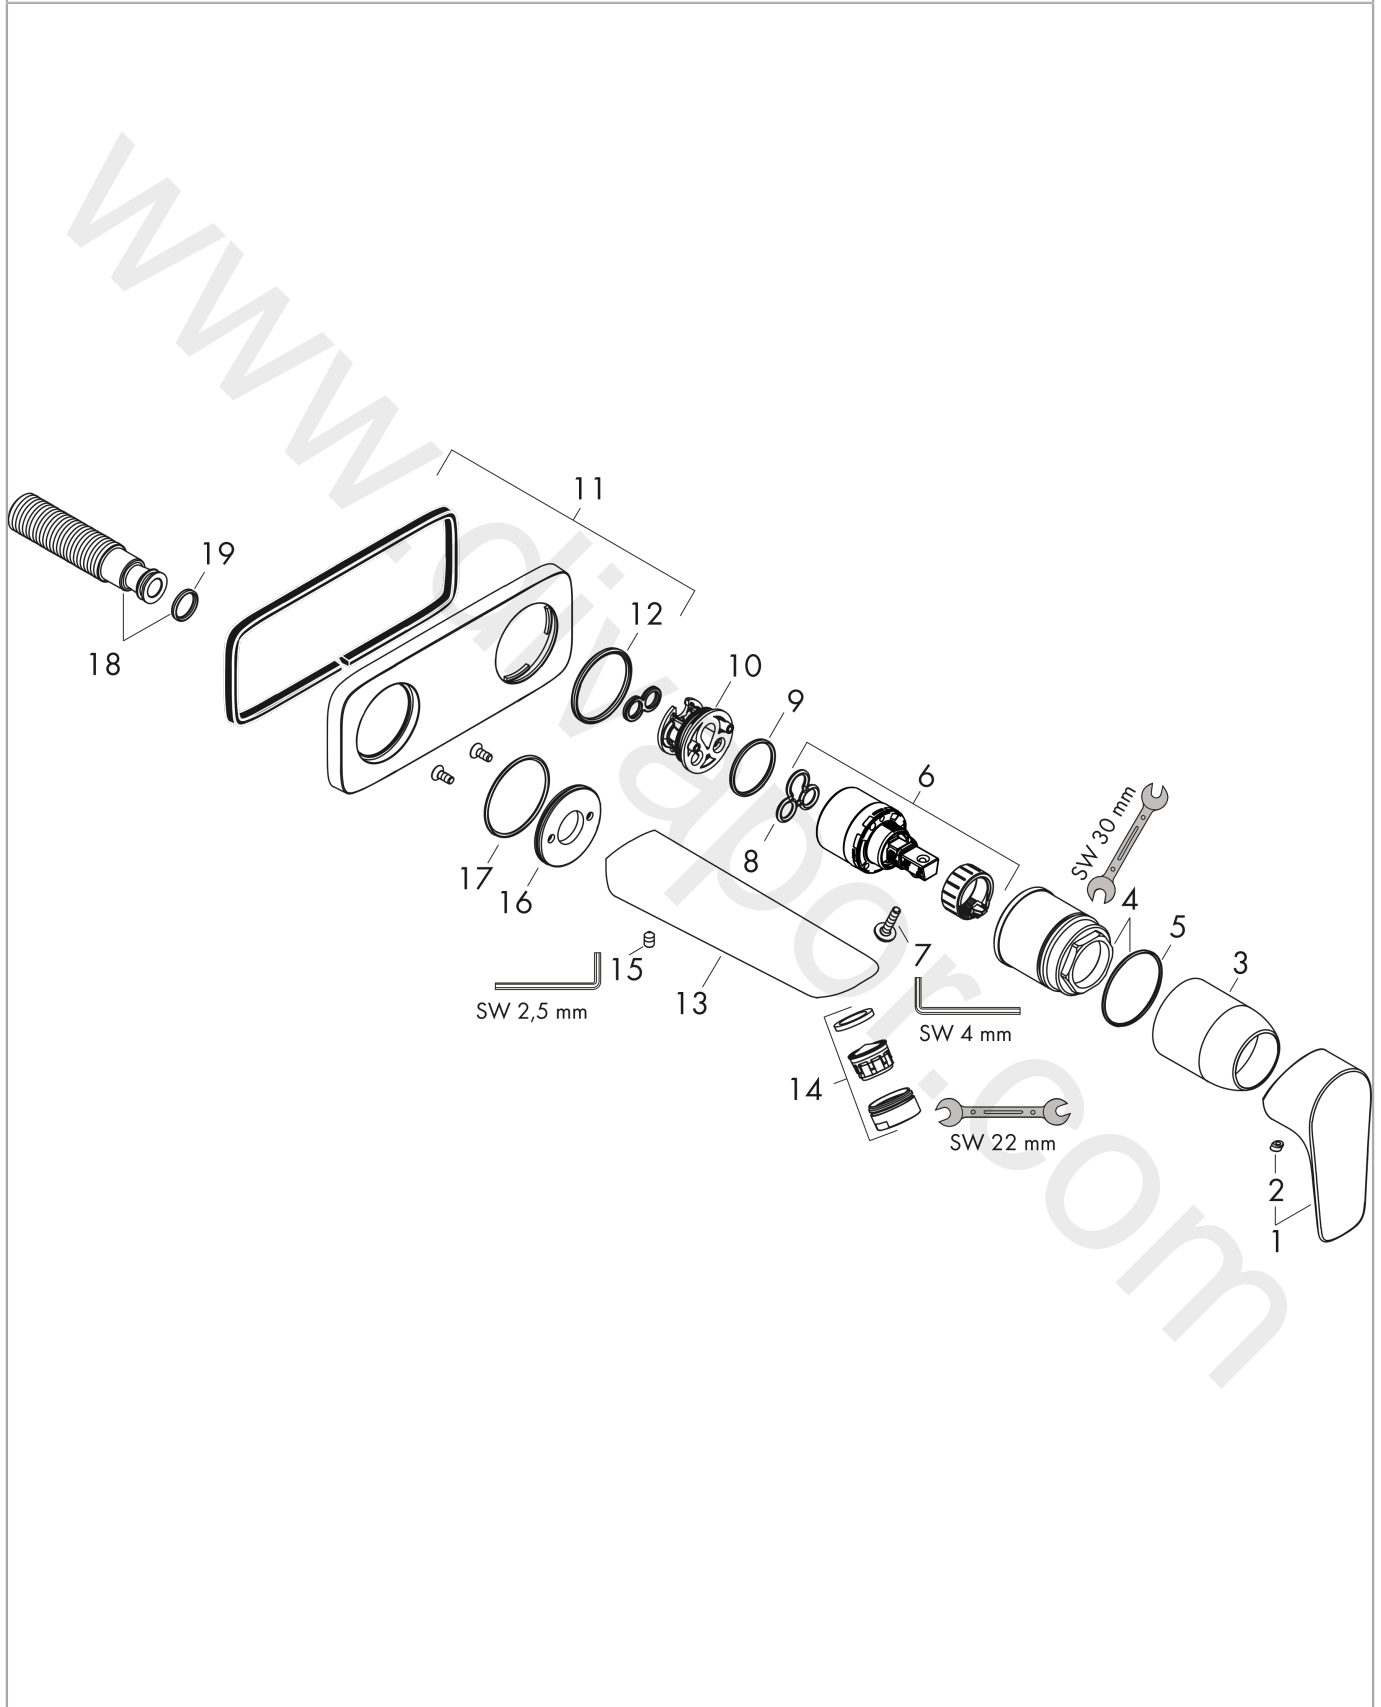

Talis E

Single lever basin mixer for concealed installation wall-mounted with spout 22.5 cm 3 ticks

Finish: **Chrome** Article Number: **71736009**

Description

product features

- consists of: single lever basin mixer for concealed installation wall-mounted, waste set
- projection: 225 mm
- handle variant: lever handle
- maximum flow rate at 3 bar: 1,9 l/min
- ceramic cartridge
- temperature limitation adjustable
- non-closing waste set
- material waste set: metal
- connection type: basic set
- connection dimension: DN15
- handle can be positioned on the right or left, depending on the basic set installation

Talis E

Single lever basin mixer for concealed installation wall-mounted with spout 22.5 cm 3 ticks

Finish: **Chrome** Article Number: **71736009**

Exploded Drawing

Year of production: >04/20

Talis E

Single lever basin mixer for concealed installation wall-mounted with spout 22.5 cm 3 ticks