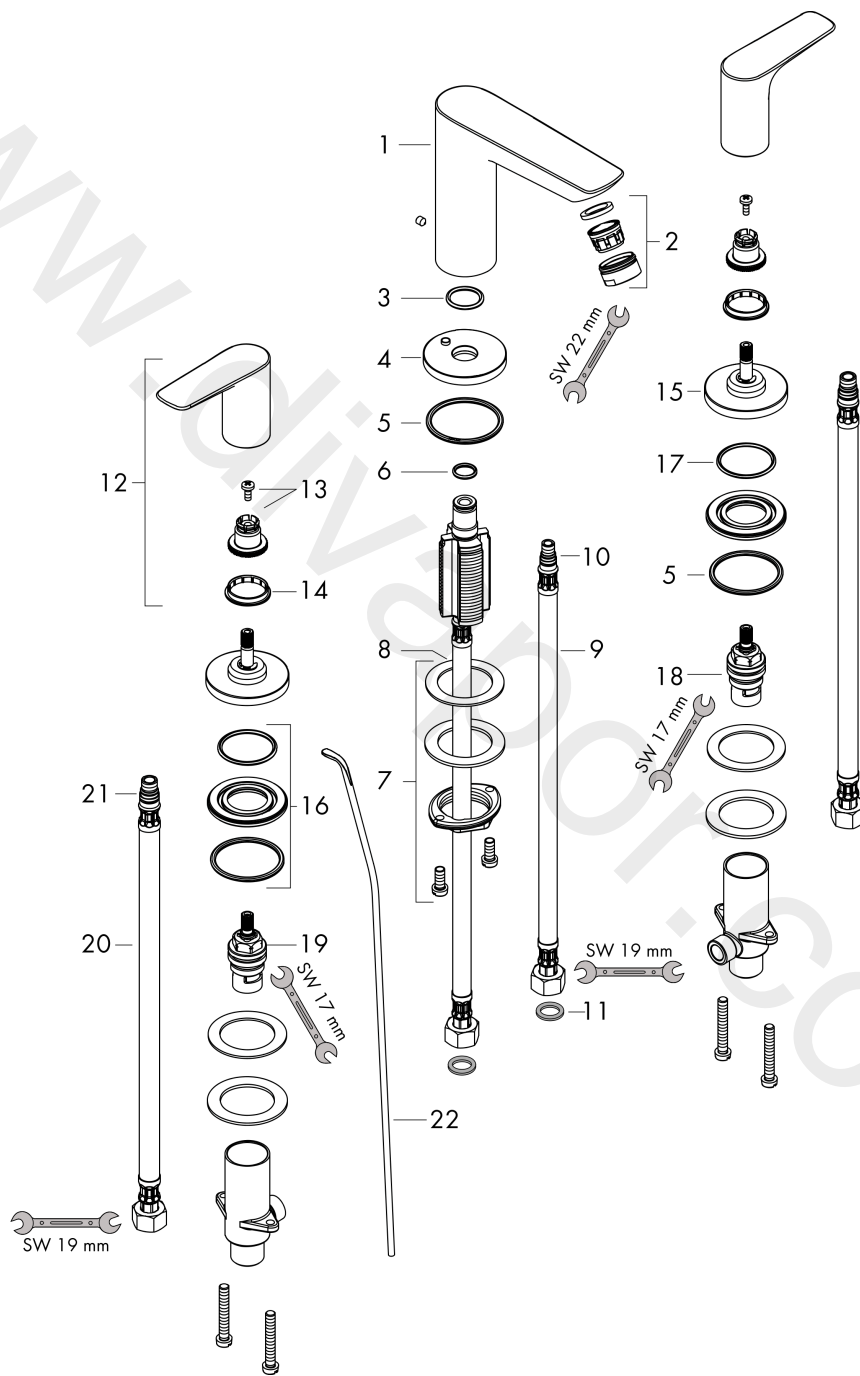

Talis E
3-hole basin mixer with pop-up waste set
 Finish: **Matt Black** Article Number: **71733670**

Exploded Drawing

Year of production: >07/19

Talis E**3-hole basin mixer with pop-up waste set**Finish: **Matt Black** Article Number: **71733670****Spare part list**

Year of production: >07/19

Pos.	Description	Article Number	Price	PU
1	spout cpl.	92785670	£ 202,00	1
2	aerator M24x1 (5 l/min)	13185670	£ 33,00	1
3	O-ring 18x2,5	98139000	£ 3,30	1
4	escutcheon Ø 53 mm	95272670	£ 96,00	1
5	O-ring 40x3	92634000	£ 3,30	1
6	O-ring 11x2	98127000	£ 3,30	1
7	fixing set (Ø 32)	13961000	£ 25,00	1
8	lever collar	97548000	£ 3,30	1
9	connection hose 450 mm M8x0,75 G3/8	97206000	£ 35,00	1
10	O-ring 7x1,5	98422000	£ 3,30	1
11	sealing set	95581000	£ 6,10	1
12	handle	92779670	£ 96,00	1
13	handle fixing set	94184000	£ 6,10	1
14	set of color-rings cold / hot water	95819000	£ 13,30	1
15	escutcheon Ø 52 mm	97285670	£ 76,00	1
16	nut	92854000	£ 20,50	1
17	O-Ring 32x2,5	96364000	£ 25,00	1
18	shut off unit left closing	94008000	£ 43,00	1
19	shut off unit right closing	94009000	£ 43,00	1
20	connection hose 450 mm M10x1 G3/8	96507000	£ 43,00	1
21	O-ring 8x1,75	97827000	£ 3,30	1
22	pull rod	96657000	£ 13,30	1
a	pop up waste	94139670	£ 163,00	1
b	fixation extension 35 mm	13898000	£ 79,00	1