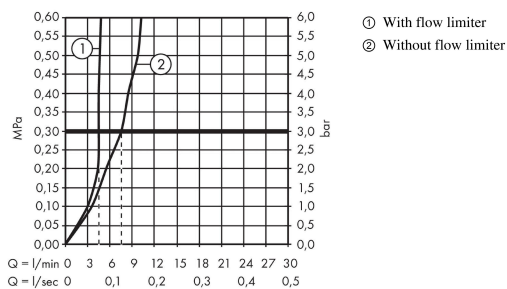

Talis E

3-hole basin mixer 150 with pop-up waste set

Finish: **Brushed Black Chrome** Article Number: **71733347**

Description

product features

- consists of: 3-hole basin mixer, waste set
- ComfortZone 150
- projection: 109 mm
- spout height: 104 mm
- maximum flow rate at 3 bar: 5 l/min
- ceramic valves hot/cold 90°
- suitable for continuous flow water heaters
- pop-up waste set G 1¼
- material waste set: metal
- connection type: G ½ connections
- connection dimension: DN15

Technology

Product image

Scale drawing

Flowchart

Talis E

3-hole basin mixer 150 with pop-up waste set

Finish: **Brushed Black Chrome** Article Number: **71733347**

Exploded Drawing

Year of production: >03/20

Talis E

3-hole basin mixer 150 with pop-up waste set

Finish: **Brushed Black Chrome** Article Number: **71733347**

Spare part list

Year of production: >03/20

Pos.	Description	Article Number	Price	PU
1	spout cpl.	92785340	£ 202,00	1
2	aerator M24x1 (5 l/min)	13185340	£ 33,00	1
3	O-ring 18x2,5	98139000	£ 3,30	1
4	escutcheon Ø 53 mm	95272340	£ 96,00	1
5	O-ring 40x3	92634000	£ 3,30	1
6	O-ring 11x2	98127000	£ 3,30	1
7	fixing set (Ø 32)	13961000	£ 25,00	1
8	lever collar	97548000	£ 3,30	1
9	connection hose 450 mm M8x0,75 G3/8	97206000	£ 35,00	1
10	O-ring 7x1,5	98422000	£ 3,30	1
11	sealing set	95581000	£ 6,10	1
12	handle	92779340	£ 96,00	1
13	handle fixing set	94184000	£ 6,10	1
14	set of color-rings cold / hot water	95819000	£ 13,30	1
15	escutcheon Ø 52 mm	97285340	£ 76,00	1
16	nut	92854000	£ 20,50	1
17	O-Ring 32x2,5	96364000	£ 25,00	1
18	shut off unit left closing	94008000	£ 43,00	1
19	shut off unit right closing	94009000	£ 43,00	1
20	connection hose 450 mm M8x0,75 G½	97443000	£ 20,50	1
21	pull rod	96657340	£ 19,80	1
a	pop up waste	94139007	-	1
b	fixation extension 35 mm	13898000	£ 79,00	1