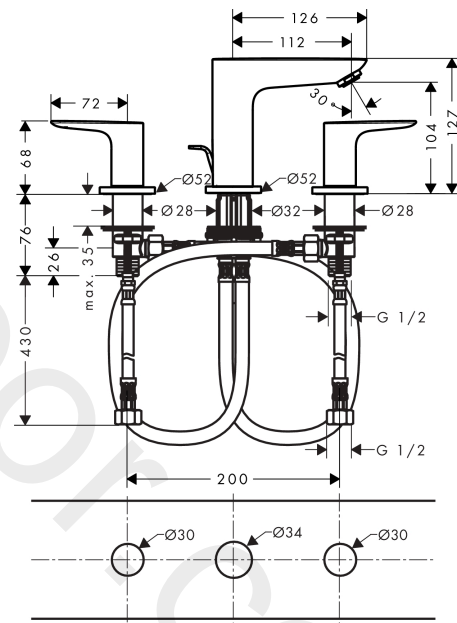

Talis E

3-hole basin mixer 150 with pop-up waste set

Finish: **Brushed Black Chrome** Article Number: **71733347**

Description

product features

- consists of: 3-hole basin mixer, waste set
- ComfortZone 150
- projection: 109 mm
- spout height: 104 mm
- maximum flow rate at 3 bar: 5 l/min
- ceramic valves hot/cold 90°
- suitable for continuous flow water heaters
- pop-up waste set G 1¼
- material waste set: metal
- connection type: G ½ connections
- connection dimension: DN15

Technology

Product image

Scale drawing

Flowchart

Talis E

3-hole basin mixer 150 with pop-up waste set

Finish: **Brushed Black Chrome** Article Number: **71733347**

Exploded Drawing

Year of production: >03/20

Talis E

3-hole basin mixer 150 with pop-up waste set

Finish: **Brushed Black Chrome** Article Number: **71733347**

Spare part list

Year of production: >03/20

Pos.	Description	Article Number	Price	PU
1	spout cpl.	92785340	£ 202,00	1
2	aerator M24x1 (5 l/min)	13185340	£ 33,00	1
3	O-ring 18x2,5	98139000	£ 3,30	1
4	escutcheon Ø 53 mm	95272340	£ 96,00	1
5	O-ring 40x3	92634000	£ 3,30	1
6	O-ring 11x2	98127000	£ 3,30	1
7	fixing set (Ø 32)	13961000	£ 25,00	1
8	lever collar	97548000	£ 3,30	1
9	connection hose 450 mm M8x0,75 G3/8	97206000	£ 35,00	1
10	O-ring 7x1,5	98422000	£ 3,30	1
11	sealing set	95581000	£ 6,10	1
12	handle	92779340	£ 96,00	1
13	handle fixing set	94184000	£ 6,10	1
14	set of color-rings cold / hot water	95819000	£ 13,30	1
15	escutcheon Ø 52 mm	97285340	£ 76,00	1
16	nut	92854000	£ 20,50	1
17	O-Ring 32x2,5	96364000	£ 25,00	1
18	shut off unit left closing	94008000	£ 43,00	1
19	shut off unit right closing	94009000	£ 43,00	1
20	connection hose 450 mm M8x0,75 G½	97443000	£ 20,50	1
21	pull rod	96657340	£ 19,80	1
a	pop up waste	94139007	-	1
b	fixation extension 35 mm	13898000	£ 79,00	1