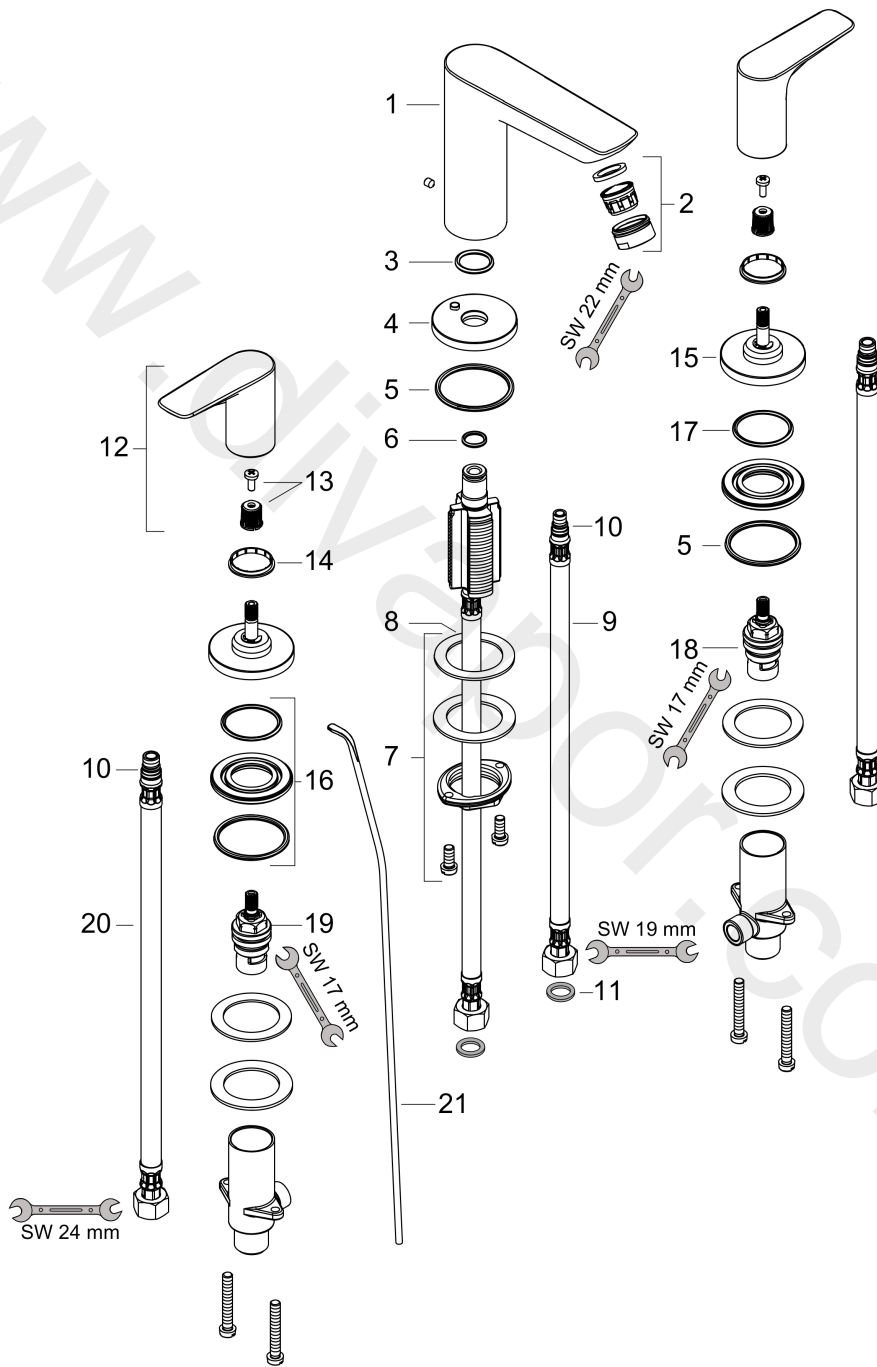

Talis E

3-hole basin mixer 150 with pop-up waste set

Finish: **Brushed Black Chrome** Article Number: **71733347**

Description

product features

- consists of: 3-hole basin mixer, waste set
- ComfortZone 150
- projection: 109 mm
- spout height: 104 mm
- maximum flow rate at 3 bar: 5 l/min
- ceramic valves hot/cold 90°
- suitable for continuous flow water heaters
- pop-up waste set G 1¼
- material waste set: metal
- connection type: G ½ connections
- connection dimension: DN15

Technology

Product image

Scale drawing

Flowchart

Talis E

3-hole basin mixer 150 with pop-up waste set

Finish: **Brushed Black Chrome** Article Number: **71733347**

Exploded Drawing

Year of production: >03/20

Talis E

3-hole basin mixer 150 with pop-up waste set

Finish: **Brushed Black Chrome** Article Number: **71733347**

Spare part list

Year of production: >03/20

Pos.	Description	Article Number	Price	PU
1	spout cpl.	92785340	£ 202,00	1
2	aerator M24x1 (5 l/min)	13185340	£ 33,00	1
3	O-ring 18x2,5	98139000	£ 3,30	1
4	escutcheon Ø 53 mm	95272340	£ 96,00	1
5	O-ring 40x3	92634000	£ 3,30	1
6	O-ring 11x2	98127000	£ 3,30	1
7	fixing set (Ø 32)	13961000	£ 25,00	1
8	lever collar	97548000	£ 3,30	1
9	connection hose 450 mm M8x0,75 G3/8	97206000	£ 35,00	1
10	O-ring 7x1,5	98422000	£ 3,30	1
11	sealing set	95581000	£ 6,10	1
12	handle	92779340	£ 96,00	1
13	handle fixing set	94184000	£ 6,10	1
14	set of color-rings cold / hot water	95819000	£ 13,30	1
15	escutcheon Ø 52 mm	97285340	£ 76,00	1
16	nut	92854000	£ 20,50	1
17	O-Ring 32x2,5	96364000	£ 25,00	1
18	shut off unit left closing	94008000	£ 43,00	1
19	shut off unit right closing	94009000	£ 43,00	1
20	connection hose 450 mm M8x0,75 G½	97443000	£ 20,50	1
21	pull rod	96657340	£ 19,80	1
a	pop up waste	94139007	-	1
b	fixation extension 35 mm	13898000	£ 79,00	1