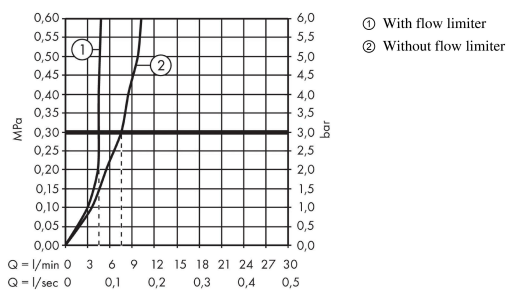

Talis E

3-hole basin mixer with pop-up waste set

Finish: **Brushed Bronze** Article Number: **71733140**

Description

product features

- consists of: 3-hole basin mixer, waste set
- ComfortZone 150
- projection: 112 mm
- spout height: 104 mm
- maximum flow rate at 3 bar: 5 l/min
- ceramic valves hot/cold 90°
- suitable for continuous flow water heaters
- pop-up waste set G 1¼
- material waste set: metal
- connection type: G ¾ connections
- connection dimension: DN15
- EU taxonomy: max. 6 l/min - Substantial Contribution (SC) possible

Article Details

Price excl. VAT

450,00 £

Technology

Design awards

Product image

Scale drawing

Flowchart