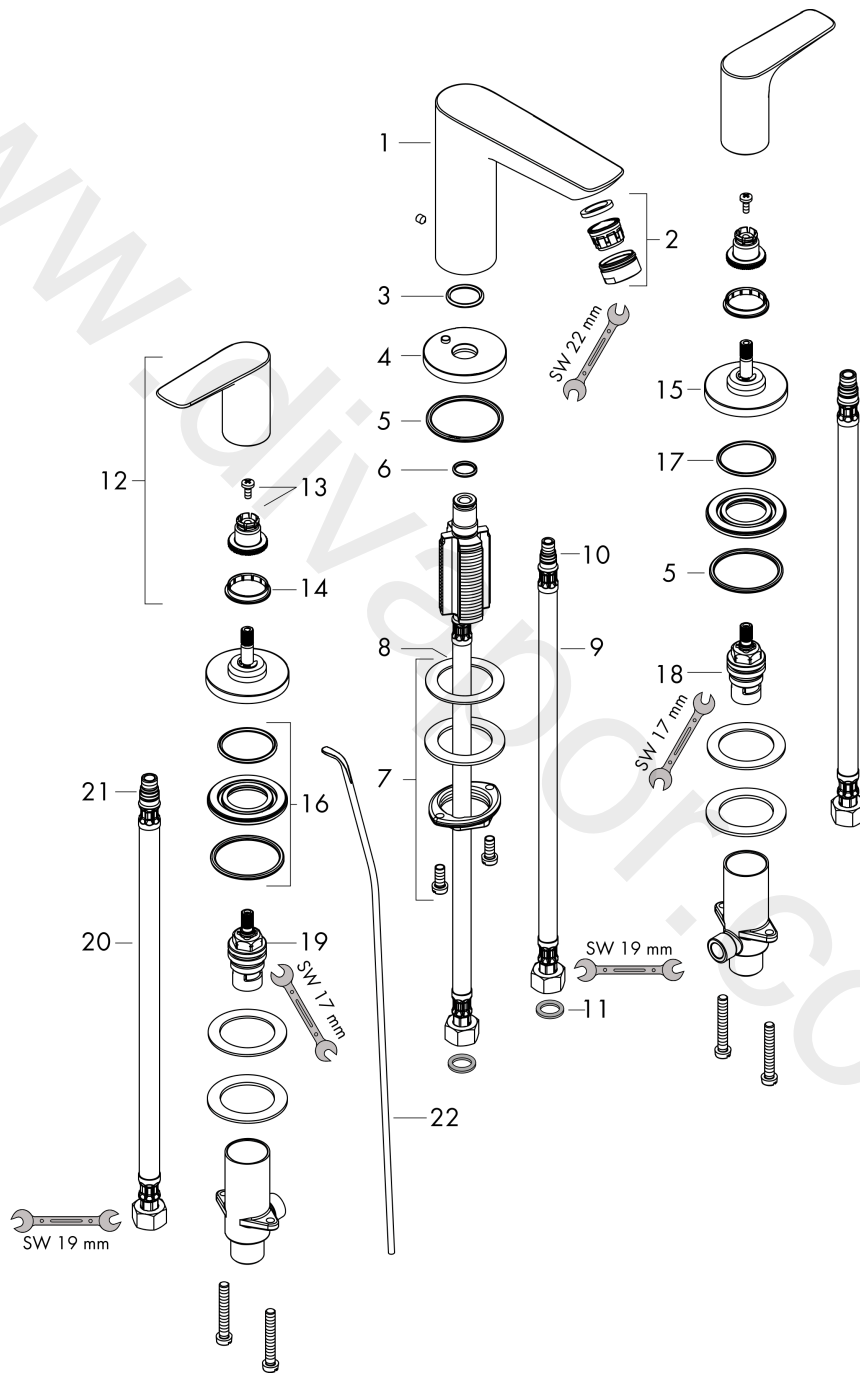

Talis E
3-hole basin mixer with pop-up waste set
Finish: **Brushed Bronze** Article Number: **71733140**

Exploded Drawing

Year of production: >07/19

Talis E

3-hole basin mixer with pop-up waste set

Finish: **Brushed Bronze** Article Number: **71733140**

Spare part list

Year of production: >07/19

Pos.	Description	Article Number	Price	PU
1	spout cpl.	92785140	£ 202,00	1
2	aerator M24x1 (5 l/min)	13185140	£ 33,48	1
3	O-ring 18x2,5	98139000	£ 3,30	1
4	escutcheon Ø 53 mm	95272140	£ 96,00	1
5	O-ring 40x3	92634000	£ 3,30	1
6	O-ring 11x2	98127000	£ 3,30	1
7	fixing set (Ø 32)	13961000	£ 25,00	1
8	lever collar	97548000	£ 3,30	1
9	connection hose 450 mm M8x0,75 G3/8	97206000	£ 35,00	1
10	O-ring 7x1,5	98422000	£ 3,30	1
11	sealing set	95581000	£ 6,10	1
12	handle	92779140	£ 96,00	1
13	handle fixing set	94184000	£ 6,10	1
14	set of color-rings cold / hot water	95819000	£ 13,30	1
15	escutcheon Ø 52 mm	97285140	£ 76,00	1
16	nut	92854000	£ 20,50	1
17	O-Ring 32x2,5	96364000	£ 25,00	1
18	shut off unit left closing	94008000	£ 43,00	1
19	shut off unit right closing	94009000	£ 43,00	1
20	connection hose 450 mm M10x1 G3/8	96507000	£ 43,00	1
21	O-ring 8x1,75	97827000	£ 3,30	1
22	pull rod	96657000	£ 13,30	1
a	pop up waste	94139140	£ 163,00	1
b	fixation extension 35 mm	13898000	£ 79,00	1