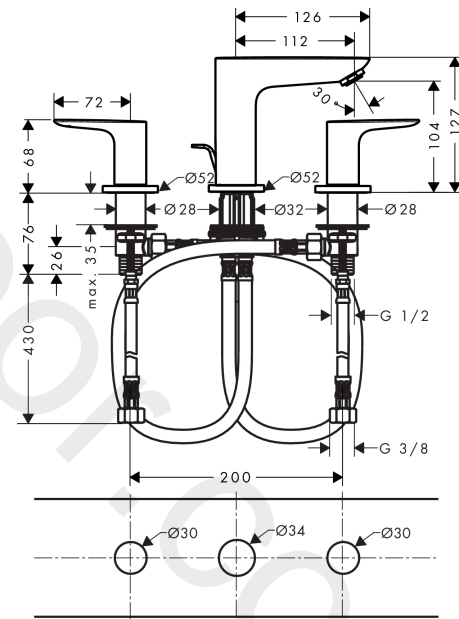

Scale drawing