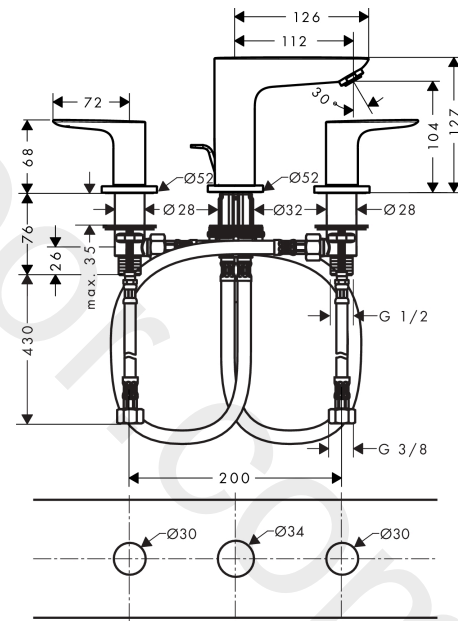

Scale drawing