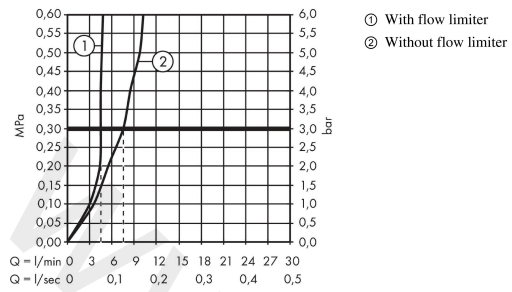

Talis E
3-hole basin mixer with pop-up waste set
Finish: **Chrome** Article Number: **71733000**

Flowchart