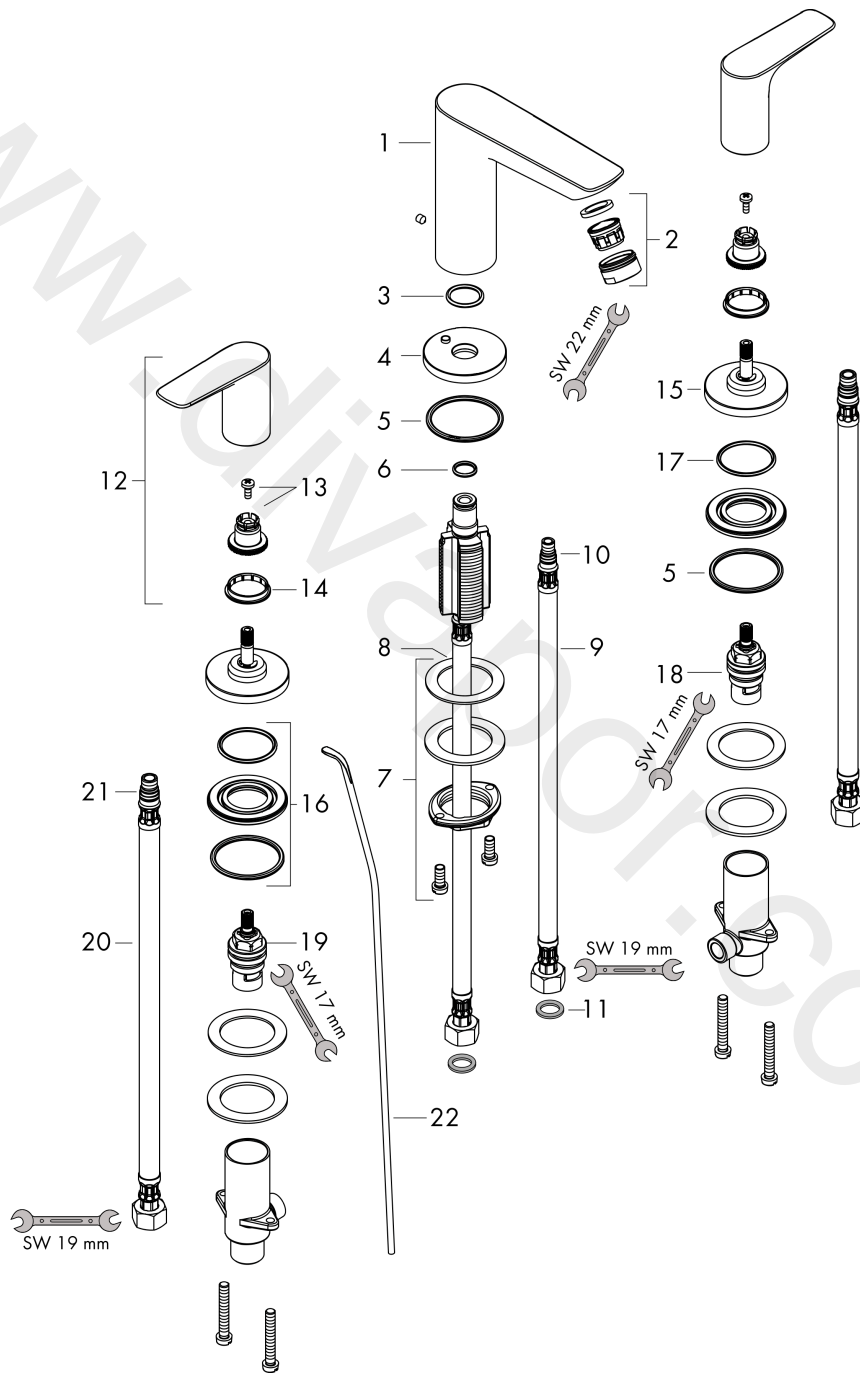

Talis E
3-hole basin mixer with pop-up waste set
 Finish: **Chrome** Article Number: **71733000**

Description

product features

- consists of: 3-hole basin mixer, waste set
- ComfortZone 150
- projection: 112 mm
- spout height: 104 mm
- maximum flow rate at 3 bar: 5 l/min
- ceramic valves hot/cold 90°
- suitable for continuous flow water heaters
- pop-up waste set G 1¼
- material waste set: metal
- connection type: G ¾ connections
- connection dimension: DN15
- EU taxonomy: max. 6 l/min - Substantial Contribution (SC) possible
- WRAS 2207705
- WRAS 2207705 - Approval letter

Flowchart

Talis E
3-hole basin mixer with pop-up waste set
 Finish: **Chrome** Article Number: **71733000**

Exploded Drawing

Year of production: >01/16

Talis E**3-hole basin mixer with pop-up waste set**Finish: **Chrome** Article Number: **71733000****Spare part list**

Year of production: >01/16

Pos.	Description	Article Number	Price	PU
1	spout cpl.	92785000	£ 137,00	1
2	aerator M24x1 (5 l/min)	13185000	£ 22,30	1
3	O-ring 18x2,5	98139000	£ 3,30	1
4	escutcheon Ø 53 mm	95272000	£ 64,00	1
5	O-ring	92768000	£ 6,10	1
6	O-ring 11x2	98127000	£ 3,30	1
7	fixing set (Ø 32)	13961000	£ 25,00	1
8	lever collar	97548000	£ 3,30	1
9	connection hose 450 mm M8x0,75 G3/8	97206000	£ 35,00	1
10	O-ring 7x1,5	98422000	£ 3,30	1
11	sealing set	95581000	£ 6,10	1
12	handle	92779000	£ 64,00	1
13	handle fixing set	94184000	£ 6,10	1
14	set of color-rings cold / hot water	95819000	£ 13,30	1
15	escutcheon Ø 52 mm	97285000	£ 51,00	1
16	nut	92854000	£ 20,50	1
17	O-Ring 32x2,5	96364000	£ 25,00	1
18	shut off unit left closing	94008000	£ 43,00	1
19	shut off unit right closing	94009000	£ 43,00	1
20	connection hose 450 mm M10x1 G3/8	96507000	£ 43,00	1
21	O-ring 8x1,75	97827000	£ 3,30	1
22	pull rod	96657000	£ 13,30	1
a	pop up waste	94139000	£ 96,00	1
b	fixation extension 35 mm	13898000	£ 79,00	1