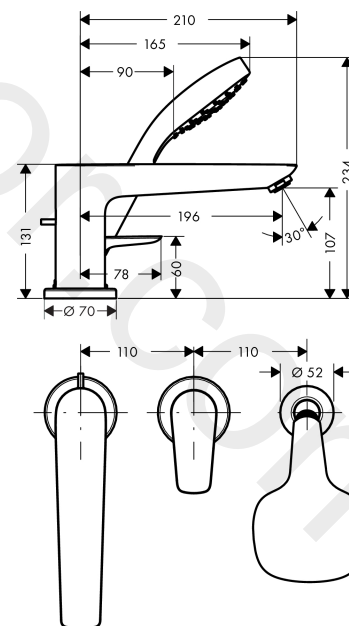

Scale drawing