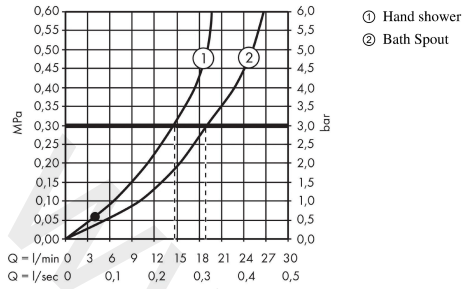

Talis E
3-hole rim mounted single lever bath mixer
Finish: **Chrome** Article Number: **71731000**

Flowchart