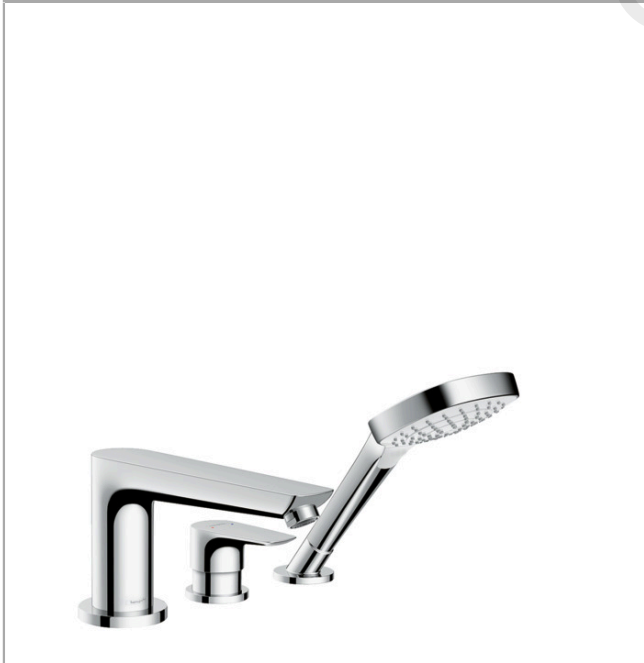

**Talis E**  
**3-hole rim mounted single lever bath mixer**  
 Finish: **Chrome** Article Number: **71731000**

#### product features

- consists of: 3-hole rim mounted single lever bath mixer, hand shower
- 2 functions
- projection: 196 mm
- spray type mixer: normal spray
- spray type hand shower: Rain
- maximum pull-out length of hand shower: 1.60 m
- maximum flow rate at 3 bar: 19 l/min
- flow rate for bath spout at 3 bar: 19 l/min
- flow rate of hand shower at 3 bar: 15 l/min
- ceramic cartridge
- temperature limitation adjustable
- diverter with automatic resetting
- non-return valve
- suitable for continuous flow water heaters
- connection dimension: DN15
- installation on bath rim
- WRAS 1910026
- WRAS 1910026 - WRAS 1910026 Approval Letter

### Scale drawing

**Talis E**  
**3-hole rim mounted single lever bath mixer**  
 Finish: **Chrome** Article Number: **71731000**

**Flowchart**

**Talis E****3-hole rim mounted single lever bath mixer**Finish: **Chrome** Article Number: **71731000****Spare part list**