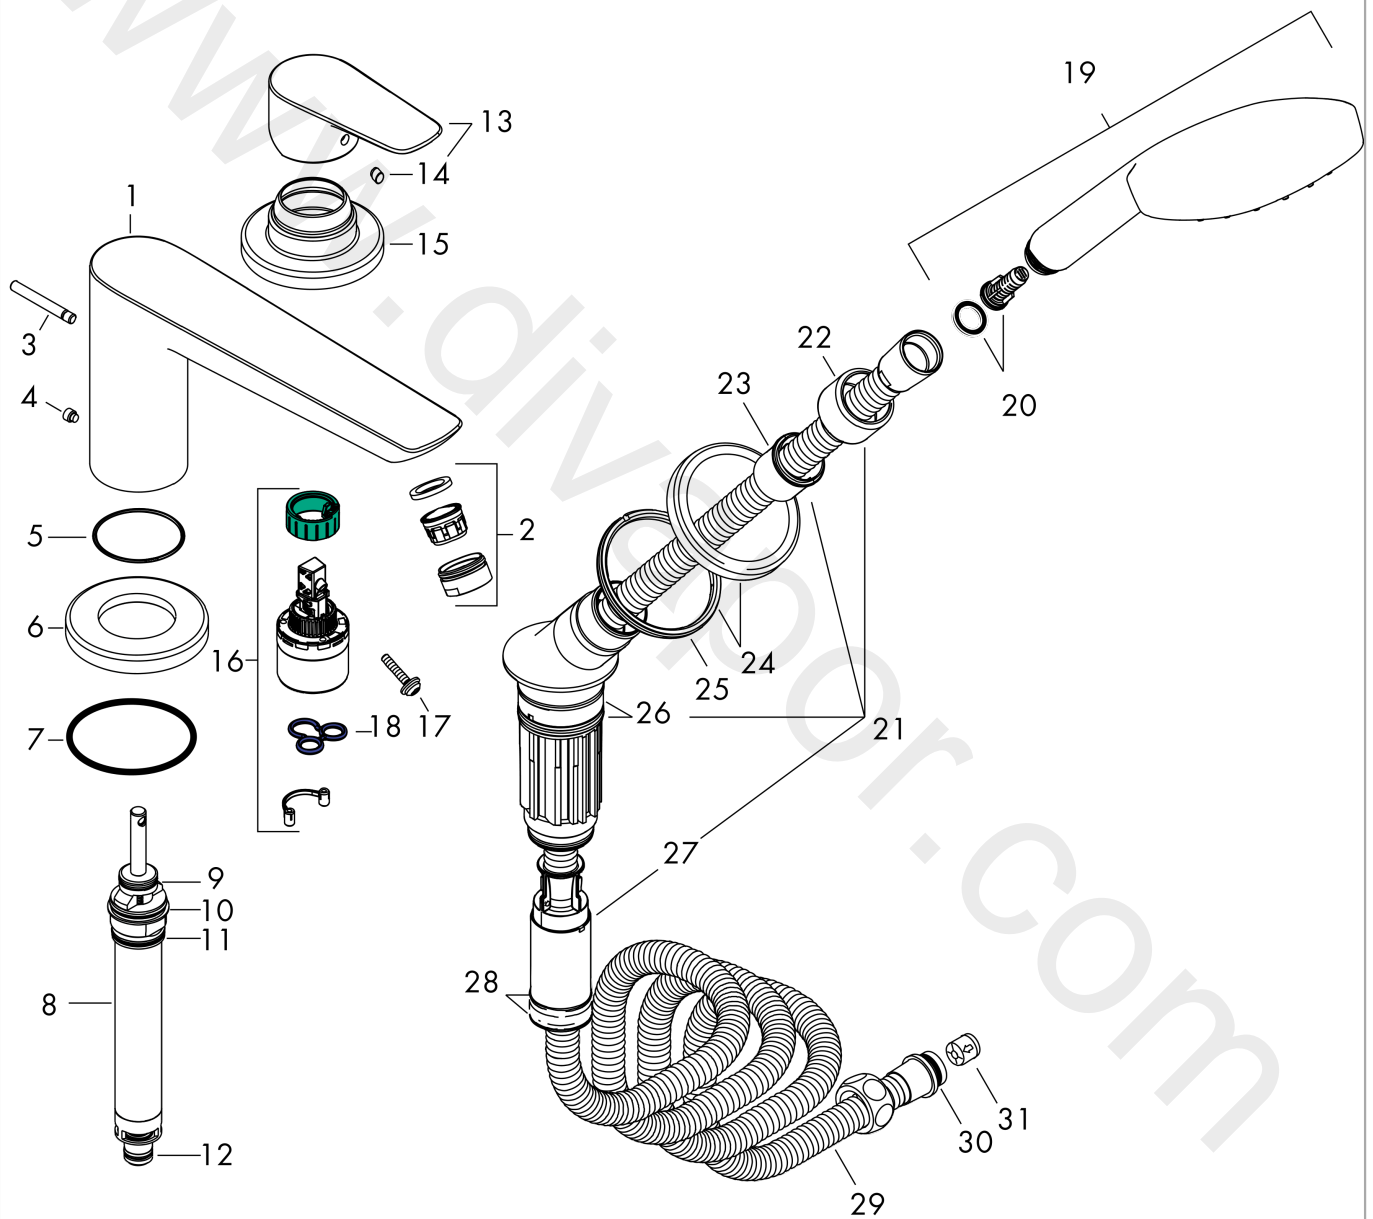

Talis E
3-hole rim mounted single lever bath mixer for Secuflex
 Finish: **Chrome** Article Number: **71730000**

Description

product features

- consists of: 3-hole rim mounted single lever bath mixer, hand shower, shower holder
- 2 functions
- projection: 196 mm
- spray type mixer: normal spray
- spray type hand shower: Rain
- maximum pull-out length of hand shower: 1.10 m
- maximum flow rate at 3 bar: 18 l/min
- flow rate for bath spout at 3 bar: 18 l/min
- flow rate of hand shower at 3 bar: 15 l/min
- ceramic cartridge
- temperature limitation adjustable
- diverter with automatic resetting
- non-return valve
- connection dimension: DN15
- connection type: basic set
- suitable for installation on bath rim
- min. operating pressure: 1 bar
- max. operating pressure: 10 bar
- WRAS 1910026
- WRAS 1910026 - WRAS 1910026 Approval Letter

www.divapor.com

Talis E
3-hole rim mounted single lever bath mixer for Secuflex
 Finish: **Chrome** Article Number: **71730000**

Exploded Drawing

Year of production: >01/16

Talis E
3-hole rim mounted single lever bath mixer for Secuflex
 Finish: **Chrome** Article Number: **71730000**