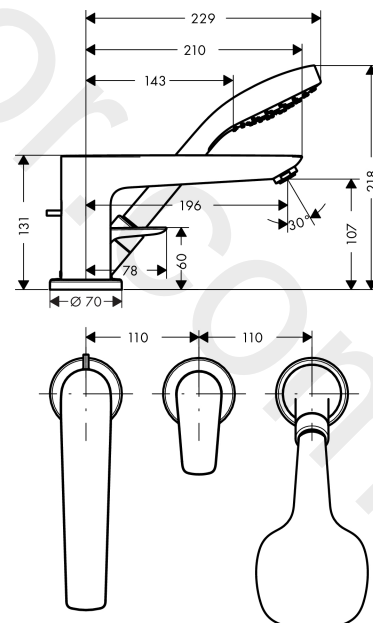

Scale drawing