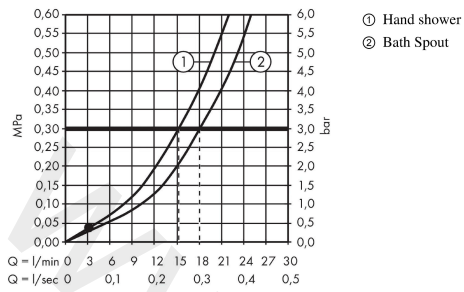

Talis E
3-hole rim mounted single lever bath mixer for Secuflex
 Finish: **Chrome** Article Number: **71730000**

Description

product features

- consists of: 3-hole rim mounted single lever bath mixer, hand shower, shower holder
- 2 functions
- projection: 196 mm
- spray type mixer: normal spray
- spray type hand shower: Rain
- maximum pull-out length of hand shower: 1.10 m
- maximum flow rate at 3 bar: 18 l/min
- flow rate for bath spout at 3 bar: 18 l/min
- flow rate of hand shower at 3 bar: 15 l/min
- ceramic cartridge
- temperature limitation adjustable
- diverter with automatic resetting
- non-return valve
- connection dimension: DN15
- connection type: basic set
- suitable for installation on bath rim
- min. operating pressure: 1 bar
- max. operating pressure: 10 bar
- WRAS 1910026
- WRAS 1910026 - WRAS 1910026 Approval Letter

Article Details

Price excl. VAT

633,33 £

Technology

Product image

Scale drawing

Talis E
3-hole rim mounted single lever bath mixer for Secuflex
 Finish: **Chrome** Article Number: **71730000**

Flowchart