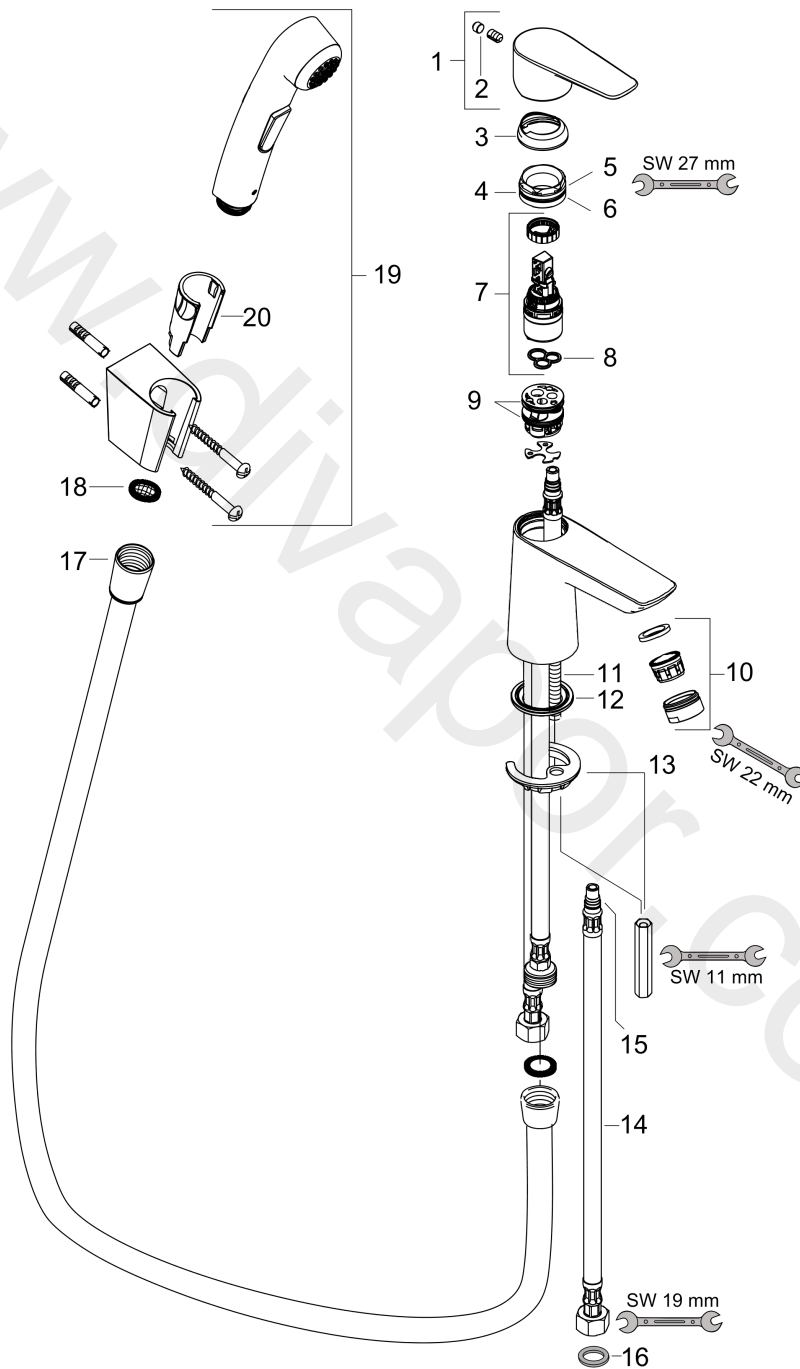

Talis E

Single lever basin mixer with bidette hand shower and shower hose 160 cm

Finish: **Chrome** Article Number: **71729000**

Description

product features

- consists of: single lever basin mixer, bidette hand shower, shower holder, shower hose, waste set
- ComfortZone 80
- projection: 96 mm
- spout height: 71 mm
- handle variant: lever handle
- maximum flow rate at 3 bar: 5,7 l/min
- ceramic cartridge
- temperature limitation adjustable
- suitable for continuous flow water heaters
- push-open waste set G 1¼
- material waste set: metal
- connection type: G ¾ connections
- connection dimension: DN15
- EU taxonomy: max. 6 l/min - Substantial Contribution (SC) possible

Single lever basin mixer with bidette hand shower and shower hose 160 cm

Finish: **Chrome** Article Number: **71729000**

Flowchart

www.divapor.com

Talis E
Single lever basin mixer with bidette hand shower and shower hose 160 cm
 Finish: **Chrome** Article Number: **71729000**

Exploded Drawing

Year of production: >10/15

Talis E

Single lever basin mixer with bidette hand shower and shower hose 160 cm

Finish: **Chrome** Article Number: **71729000**

Spare part list

Year of production: >10/15

Pos.	Description	Article Number	Price	PU
1	handle	92687000	£ 51,00	1
2	screw cover	95704000	£ 3,30	1
3	flange	92625000	£ 35,00	1
4	nut	92689000	£ 25,00	1
5	O-ring 25x1,5	98146000	£ 3,30	1
6	O-ring 27x1,5	92527000	£ 13,30	1
7	cartridge, assy	97685000	£ 64,00	1
8	seal	98865000	£ 35,00	1
9	O-ring 23x2	98398000	£ 3,30	1
10	aerator M24x1 (15 l/min)	92510000	£ 13,30	1
11	screw M8 x 68	97736000	£ 6,10	1
12	seal Ø 42	98722000	£ 6,10	1
13	fixing set	96016000	£ 35,00	1
14	connection hose 450 mm M8x0,75 G3/8	97206000	£ 35,00	1
15	O-ring 7x1,5	98422000	£ 3,30	1
16	sealing set	95581000	£ 6,10	1
17	shower hose Isiflex'B 1,60 m	28276000	£ 38,00	1
18	filter packing	94246000	£ 3,30	1
19	handshower	96907000	£ 84,00	1
20	guide	98918000	£ 3,30	1
a	push-open waste set	50105000	£ 40,00	1