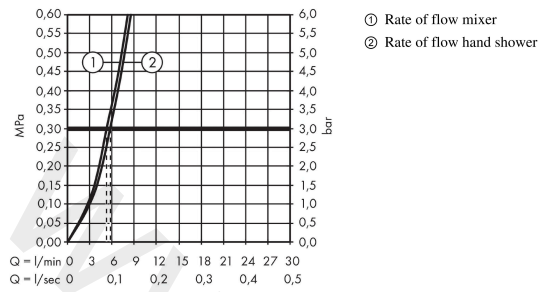

Talis E

Single lever basin mixer with bidette hand shower and shower hose 160 cm

Finish: **Chrome** Article Number: **71729000**

Flowchart

www.divapor.com