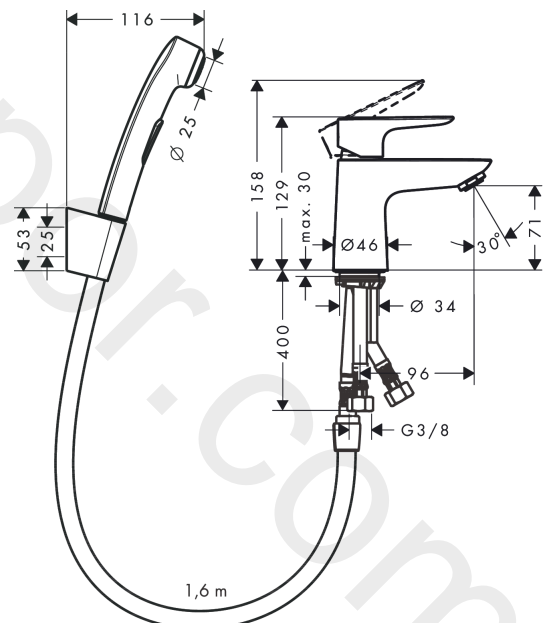

Scale drawing