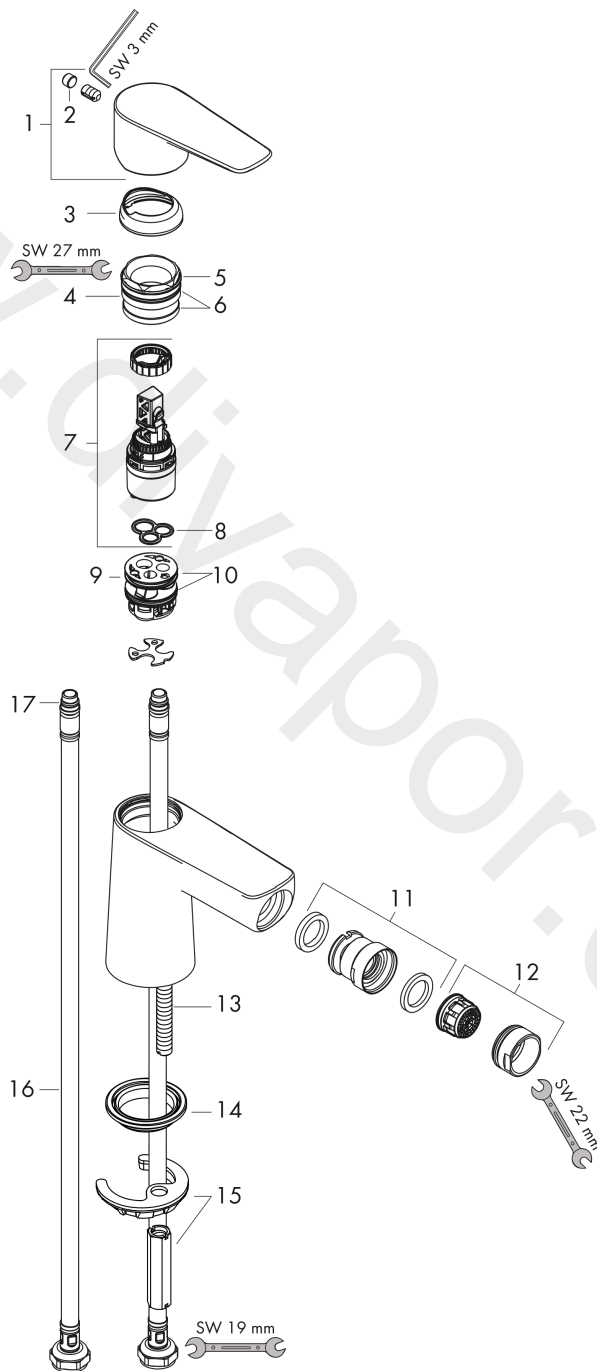

Talis E

Single lever bidet mixer with push-open waste set

Finish: **Chrome** Article Number: **71721000**

Description

product features

- consists of: single lever bidet mixer, waste set
- projection: 116 mm
- spout height: 78 mm
- aerator with ball pivot
- spray type: normal spray
- maximum flow rate at 3 bar: 5 l/min
- ceramic cartridge
- temperature limitation adjustable
- suitable for continuous flow water heaters
- material waste set: metal
- connection type: G 3/8 connections
- connection dimension: DN15
- EU taxonomy: max. 6 l/min - Substantial Contribution (SC) possible

Article Details

Price excl. VAT

162,50 £

Technology

Certificates / Sustainability

Product image

Scale drawing

Talis E
Single lever bidet mixer with push-open waste set
 Finish: **Chrome** Article Number: **71721000**

Flowchart

www.divapor.com

Talis E
Single lever bidet mixer with push-open waste set
 Finish: **Chrome** Article Number: **71721000**

Exploded Drawing

Year of production: >05/17

Talis E

Single lever bidet mixer with push-open waste set

Finish: **Chrome** Article Number: **71721000**

Spare part list

Year of production: >05/17

Pos.	Description	Article Number	Price	PU
1	handle	92687000	£ 51,00	1
2	screw cover	95704000	£ 3,30	1
3	flange	92625000	£ 35,00	1
4	nut	92689000	£ 25,00	1
5	O-ring 25x1,5	98146000	£ 3,30	1
6	O-ring 27x1,5	92527000	£ 13,30	1
7	cartridge, assy	97685000	£ 64,00	1
8	seal	98865000	£ 35,00	1
9	adapter for cartridge	98866000	£ 35,00	1
10	O-ring 23x2	98398000	£ 3,30	1
11	ball joint	96050000	£ 43,00	1
12	aerator M24x1 (5 l/min)	95379000	£ 43,00	1
13	screw M8 x 68	97736000	£ 6,10	1
14	seal Ø 42	98722000	£ 6,10	1
15	fixing set	96016000	£ 35,00	1
16	connection hose 450 mm M8x0,75 G3/8	97206000	£ 35,00	1
17	O-ring 6,6x1,6	93019000	£ 3,30	1
a	push-open waste set	50100000	£ 78,00	1