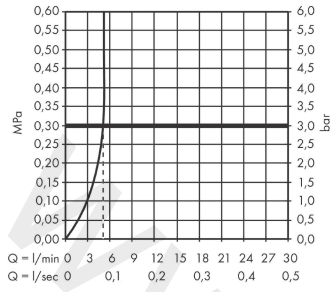

Talis E

Single lever bidet mixer with push-open waste set

Finish: **Chrome** Article Number: **71721000**

Description

product features

- consists of: single lever bidet mixer, waste set
- projection: 116 mm
- spout height: 78 mm
- aerator with ball pivot
- spray type: normal spray
- maximum flow rate at 3 bar: 5 l/min
- ceramic cartridge
- temperature limitation adjustable
- suitable for continuous flow water heaters
- material waste set: metal
- connection type: G 3/8 connections
- connection dimension: DN15
- EU taxonomy: max. 6 l/min - Substantial Contribution (SC) possible

Article Details

Price excl. VAT

162,50 £

Technology

Certificates / Sustainability

Product image

Scale drawing

Talis E
Single lever bidet mixer with push-open waste set
 Finish: **Chrome** Article Number: **71721000**

Flowchart

www.divapor.com

Talis E
Single lever bidet mixer with push-open waste set
 Finish: **Chrome** Article Number: **71721000**

Exploded Drawing

Year of production: >05/17

Talis E

Single lever bidet mixer with push-open waste set

Finish: **Chrome** Article Number: **71721000**

Spare part list

Year of production: >05/17

Pos.	Description	Article Number	Price	PU
1	handle	92687000	£ 51,00	1
2	screw cover	95704000	£ 3,30	1
3	flange	92625000	£ 35,00	1
4	nut	92689000	£ 25,00	1
5	O-ring 25x1,5	98146000	£ 3,30	1
6	O-ring 27x1,5	92527000	£ 13,30	1
7	cartridge, assy	97685000	£ 64,00	1
8	seal	98865000	£ 35,00	1
9	adapter for cartridge	98866000	£ 35,00	1
10	O-ring 23x2	98398000	£ 3,30	1
11	ball joint	96050000	£ 43,00	1
12	aerator M24x1 (5 l/min)	95379000	£ 43,00	1
13	screw M8 x 68	97736000	£ 6,10	1
14	seal Ø 42	98722000	£ 6,10	1
15	fixing set	96016000	£ 35,00	1
16	connection hose 450 mm M8x0,75 G3/8	97206000	£ 35,00	1
17	O-ring 6,6x1,6	93019000	£ 3,30	1
a	push-open waste set	50100000	£ 78,00	1