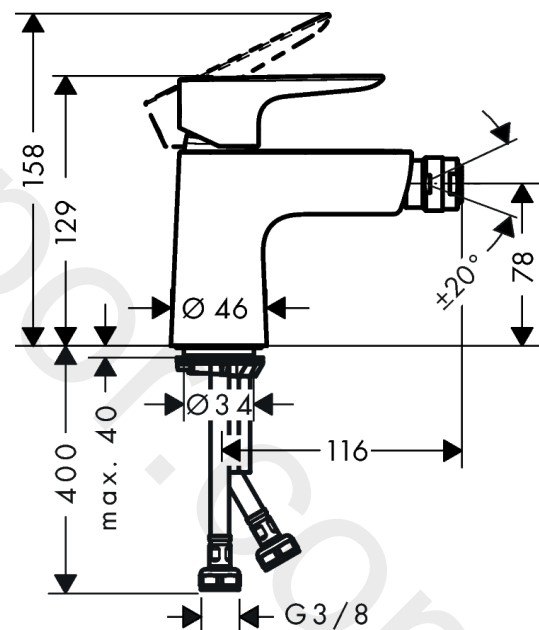

Talis E

Single lever bidet mixer with push-open waste set

Finish: **Chrome** Article Number: **71721000**

Description

product features

- consists of: single lever bidet mixer, waste set
- projection: 116 mm
- spout height: 78 mm
- aerator with ball pivot
- spray type: normal spray
- maximum flow rate at 3 bar: 5 l/min
- ceramic cartridge
- temperature limitation adjustable
- suitable for continuous flow water heaters
- material waste set: metal
- connection type: G 3/8 connections
- connection dimension: DN15
- EU taxonomy: max. 6 l/min - Substantial Contribution (SC) possible

Article Details

Price excl. VAT

162,50 £

Technology

Certificates / Sustainability

Product image

Scale drawing

Talis E
Single lever bidet mixer with push-open waste set
 Finish: **Chrome** Article Number: **71721000**

Flowchart

www.divapor.com

Talis E
Single lever bidet mixer with push-open waste set
 Finish: **Chrome** Article Number: **71721000**

Exploded Drawing

Year of production: >05/17

Talis E

Single lever bidet mixer with push-open waste set

Finish: **Chrome** Article Number: **71721000**

Spare part list

Year of production: >05/17

Pos.	Description	Article Number	Price	PU
1	handle	92687000	£ 51,00	1
2	screw cover	95704000	£ 3,30	1
3	flange	92625000	£ 35,00	1
4	nut	92689000	£ 25,00	1
5	O-ring 25x1,5	98146000	£ 3,30	1
6	O-ring 27x1,5	92527000	£ 13,30	1
7	cartridge, assy	97685000	£ 64,00	1
8	seal	98865000	£ 35,00	1
9	adapter for cartridge	98866000	£ 35,00	1
10	O-ring 23x2	98398000	£ 3,30	1
11	ball joint	96050000	£ 43,00	1
12	aerator M24x1 (5 l/min)	95379000	£ 43,00	1
13	screw M8 x 68	97736000	£ 6,10	1
14	seal Ø 42	98722000	£ 6,10	1
15	fixing set	96016000	£ 35,00	1
16	connection hose 450 mm M8x0,75 G3/8	97206000	£ 35,00	1
17	O-ring 6,6x1,6	93019000	£ 3,30	1
a	push-open waste set	50100000	£ 78,00	1