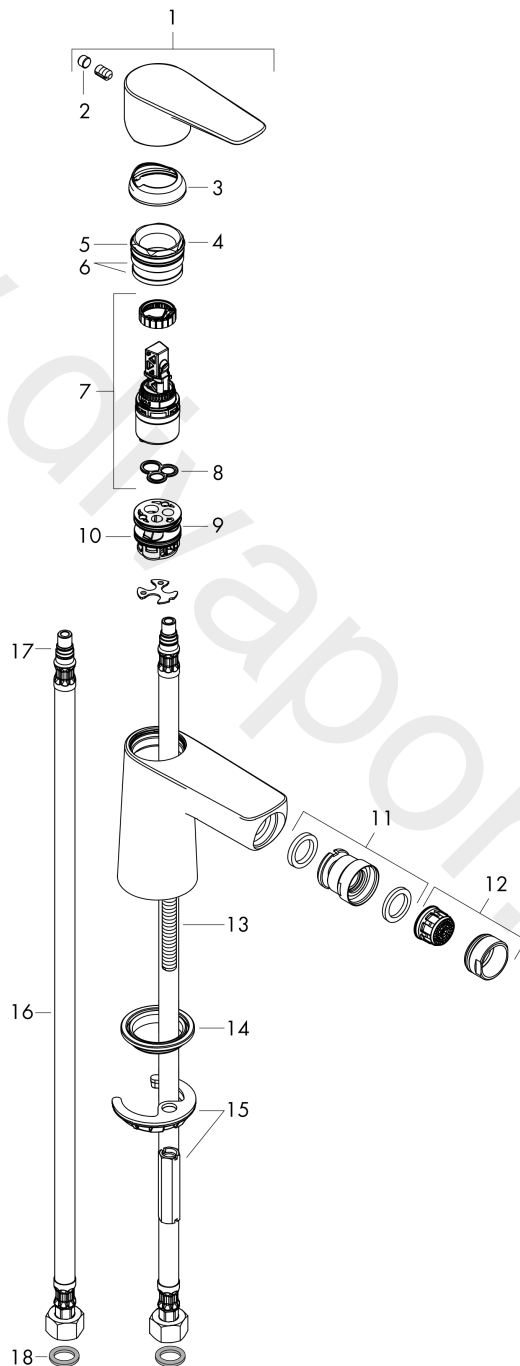

**Talis E**  
**Single lever bidet mixer with push-open waste set**  
 Surfaces: Article Number: **71721000**

**Exploded Drawing**

Year of production: **10/15 - 04/17**

**Talis E**  
**Single lever bidet mixer with push-open waste set**  
 Surfaces: Article Number: **71721000**

### Spare part list

Year of production: **10/15 - 04/17**

Pos.	Description	Article Number	Price	PU
1	handle	92687000	£ 51,00	1
2	screw cover	95704000	£ 3,30	1
3	flange	92625000	£ 35,00	1
4	nut	92689000	£ 25,00	1
5	O-ring 25x1,5	98146000	£ 3,30	1
6	O-ring 27x1,5	92527000	£ 13,30	1
7	cartridge, assy	97685000	£ 64,00	1
8	seal	98865000	£ 35,00	1
9	adapter for cartridge	98866000	£ 35,00	1
10	O-ring 23x2	98398000	£ 3,30	1
11	ball joint	96050000	£ 43,00	1
12	aerator M24x1 (5 l/min)	95379000	£ 43,00	1
13	screw M8 x 68	97736000	£ 6,10	1
14	seal	97608000	£ 6,10	1
15	fixing set	96016000	£ 35,00	1
16	connection hose 450 mm M8x0,75 G3/8	97206000	£ 35,00	1
17	O-ring 7x1,5	98422000	£ 3,30	1
a	push-open waste set	50100000	£ 78,00	1