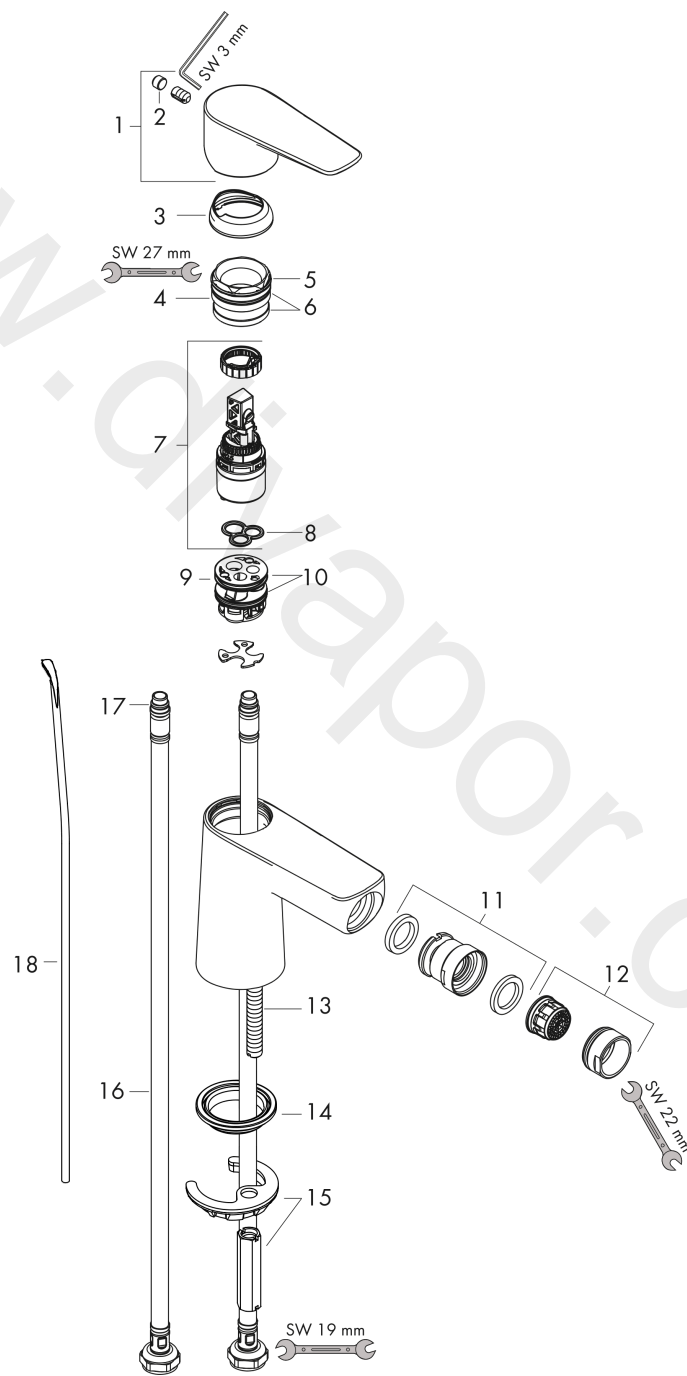

##### product features

- consists of: single lever bidet mixer, waste set
- projection: 116 mm
- spout height: 78 mm
- aerator with ball pivot
- spray type: normal spray
- maximum flow rate at 3 bar: 5 l/min
- ceramic cartridge
- temperature limitation adjustable
- suitable for continuous flow water heaters
- material waste set: metal
- connection type: G 3/8 connections
- connection dimension: DN15
- EU taxonomy: max. 6 l/min - Substantial Contribution (SC) possible

#### Scale drawing

**Talis E**  
**Single lever bidet mixer with pop-up waste set**  
 Finish: **Matt White** Article Number: **71720700**

**Flowchart**

www.divapor.com

**Talis E**  
**Single lever bidet mixer with pop-up waste set**  
 Finish: **Matt White** Article Number: **71720700**

**Exploded Drawing**

Year of production: >07/19

**Talis E****Single lever bidet mixer with pop-up waste set**Finish: **Matt White** Article Number: **71720700****Spare part list**

Year of production: &gt;07/19

Pos.	Description	Article Number	Price	PU
1	handle	92687700	£ 76,00	1
2	screw cover	95704000	£ 3,30	1
3	flange	92625700	£ 51,00	1
4	nut	92689000	£ 25,00	1
5	O-ring 25x1,5	98146000	£ 3,30	1
6	O-ring 27x1,5	92527000	£ 13,30	1
7	cartridge, assy	97685000	£ 64,00	1
8	seal	98865000	£ 35,00	1
9	adapter for cartridge	98866000	£ 35,00	1
10	O-ring 23x2	98398000	£ 3,30	1
11	ball joint	96050700	£ 64,00	1
12	aerator M24x1 (5 l/min)	13185700	£ 33,00	1
13	screw M8 x 68	97736000	£ 6,10	1
14	seal Ø 42	98722000	£ 6,10	1
15	fixing set	96016000	£ 35,00	1
16	connection hose 450 mm M8x0,75 G3/8	97206000	£ 35,00	1
17	O-ring 7x1,5	98422000	£ 3,30	1
18	pull rod	96657700	£ 19,80	1
a	pop up waste	94139000	£ 96,00	1