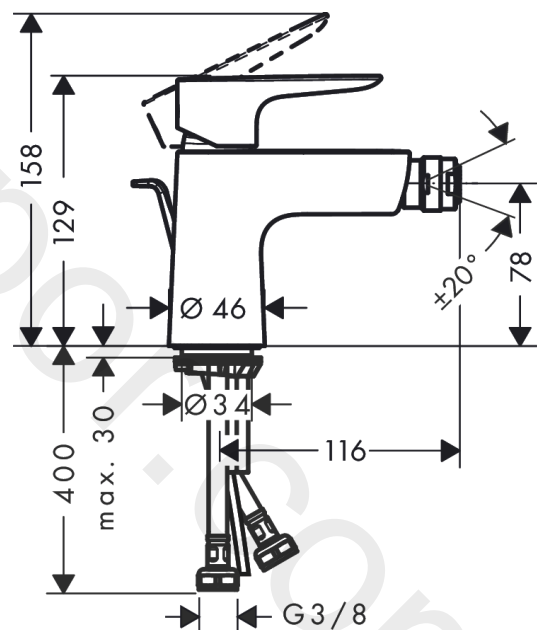

##### product features

- consists of: single lever bidet mixer, waste set
- projection: 116 mm
- spout height: 78 mm
- aerator with ball pivot
- spray type: normal spray
- maximum flow rate at 3 bar: 5 l/min
- ceramic cartridge
- temperature limitation adjustable
- suitable for continuous flow water heaters
- material waste set: metal
- connection type: G 3/8 connections
- connection dimension: DN15
- EU taxonomy: max. 6 l/min - Substantial Contribution (SC) possible

#### Scale drawing

**Talis E**  
**Single lever bidet mixer with pop-up waste set**  
 Finish: **Matt White** Article Number: **71720700**

**Flowchart**

www.divapor.com

**Talis E**  
**Single lever bidet mixer with pop-up waste set**  
 Finish: **Matt White** Article Number: **71720700**

**Exploded Drawing**

Year of production: >07/19

**Talis E****Single lever bidet mixer with pop-up waste set**Finish: **Matt White** Article Number: **71720700****Spare part list**

Year of production: &gt;07/19

Pos.	Description	Article Number	Price	PU
1	handle	92687700	£ 76,00	1
2	screw cover	95704000	£ 3,30	1
3	flange	92625700	£ 51,00	1
4	nut	92689000	£ 25,00	1
5	O-ring 25x1,5	98146000	£ 3,30	1
6	O-ring 27x1,5	92527000	£ 13,30	1
7	cartridge, assy	97685000	£ 64,00	1
8	seal	98865000	£ 35,00	1
9	adapter for cartridge	98866000	£ 35,00	1
10	O-ring 23x2	98398000	£ 3,30	1
11	ball joint	96050700	£ 64,00	1
12	aerator M24x1 (5 l/min)	13185700	£ 33,00	1
13	screw M8 x 68	97736000	£ 6,10	1
14	seal Ø 42	98722000	£ 6,10	1
15	fixing set	96016000	£ 35,00	1
16	connection hose 450 mm M8x0,75 G3/8	97206000	£ 35,00	1
17	O-ring 7x1,5	98422000	£ 3,30	1
18	pull rod	96657700	£ 19,80	1
a	pop up waste	94139000	£ 96,00	1