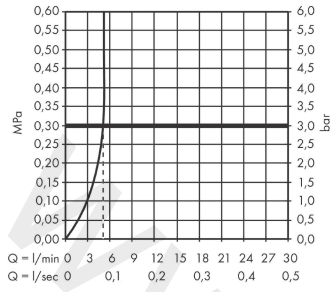

Talis E
Single lever bidet mixer with pop-up waste set
Finish: **Matt White** Article Number: **71720700**

Flowchart

www.divapor.com