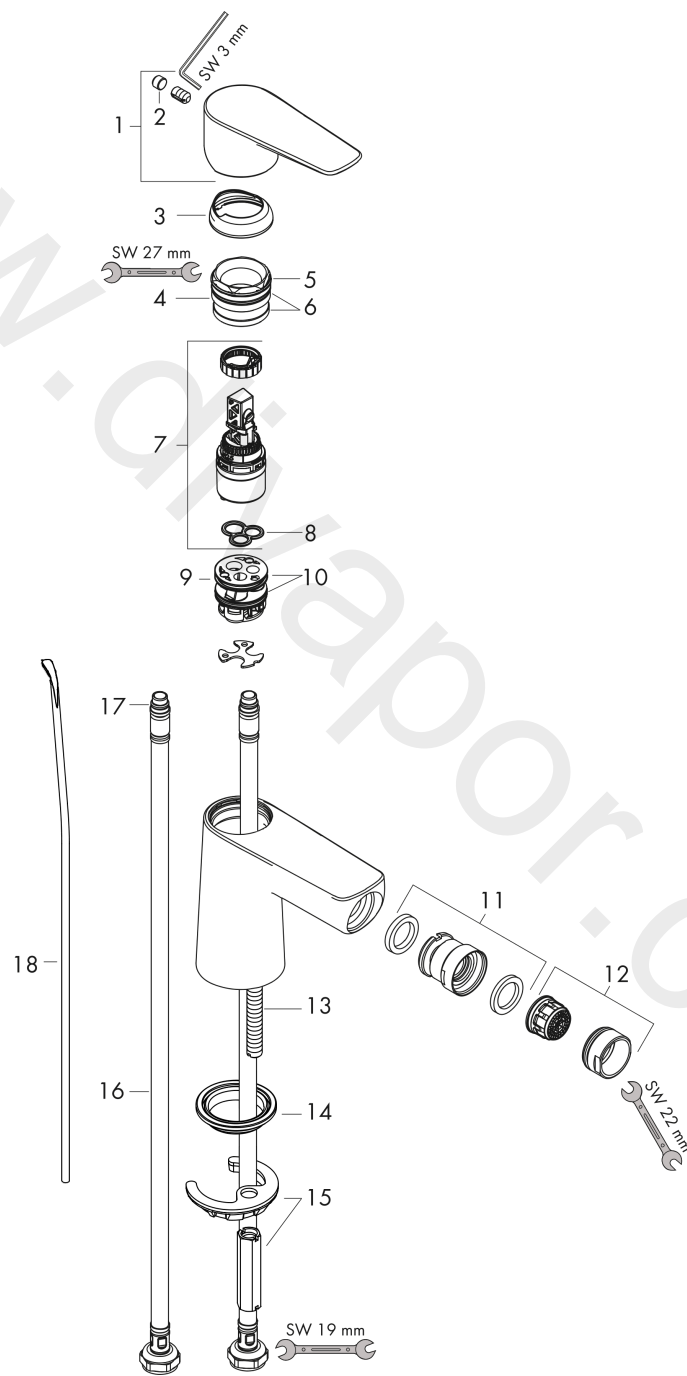

Talis E

Single lever bidet mixer with pop-up waste set

Finish: **Matt Black** Article Number: **71720670**

Description

product features

- consists of: single lever bidet mixer, waste set
- projection: 116 mm
- spout height: 78 mm
- aerator with ball pivot
- spray type: normal spray
- maximum flow rate at 3 bar: 5 l/min
- ceramic cartridge
- temperature limitation adjustable
- suitable for continuous flow water heaters
- material waste set: metal
- connection type: G 3/8 connections
- connection dimension: DN15
- EU taxonomy: max. 6 l/min - Substantial Contribution (SC) possible

Article Details

Price excl. VAT

227,50 £

Technology

Design awards

Product image

Scale drawing

Talis E
Single lever bidet mixer with pop-up waste set
 Finish: **Matt Black** Article Number: **71720670**

Flowchart

www.divapor.com

Talis E
Single lever bidet mixer with pop-up waste set
 Finish: **Matt Black** Article Number: **71720670**

Exploded Drawing

Year of production: >07/19

Talis E

Single lever bidet mixer with pop-up waste set

Finish: **Matt Black** Article Number: **71720670**

Spare part list

Year of production: >07/19

Pos.	Description	Article Number	Price	PU
1	handle	92687670	£ 76,00	1
2	screw cover	95704000	£ 3,30	1
3	flange	92625670	£ 51,00	1
4	nut	92689000	£ 25,00	1
5	O-ring 25x1,5	98146000	£ 3,30	1
6	O-ring 27x1,5	92527000	£ 13,30	1
7	cartridge, assy	97685000	£ 64,00	1
8	seal	98865000	£ 35,00	1
9	adapter for cartridge	98866000	£ 35,00	1
10	O-ring 23x2	98398000	£ 3,30	1
11	ball joint	96050670	£ 64,00	1
12	aerator M24x1 (5 l/min)	13185670	£ 33,00	1
13	screw M8 x 68	97736000	£ 6,10	1
14	seal Ø 42	98722000	£ 6,10	1
15	fixing set	96016000	£ 35,00	1
16	connection hose 450 mm M8x0,75 G3/8	97206000	£ 35,00	1
17	O-ring 7x1,5	98422000	£ 3,30	1
18	pull rod	96657000	£ 13,30	1
a	pop up waste	94139670	£ 163,00	1