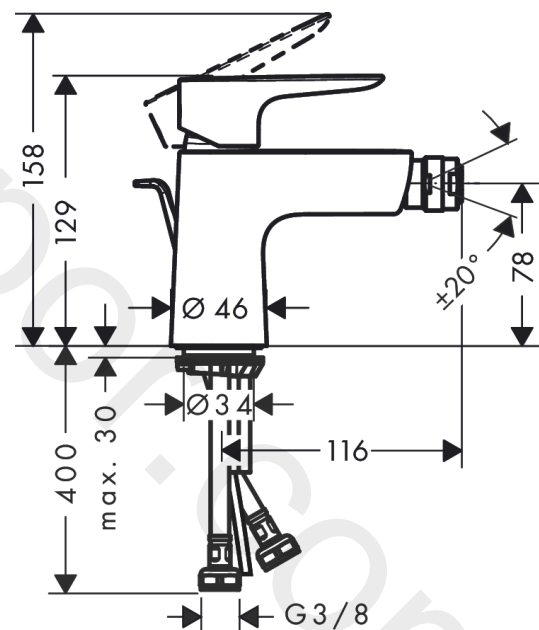

Talis E

Single lever bidet mixer with pop-up waste set

Finish: **Matt Black** Article Number: **71720670**

Description

product features

- consists of: single lever bidet mixer, waste set
- projection: 116 mm
- spout height: 78 mm
- aerator with ball pivot
- spray type: normal spray
- maximum flow rate at 3 bar: 5 l/min
- ceramic cartridge
- temperature limitation adjustable
- suitable for continuous flow water heaters
- material waste set: metal
- connection type: G 3/8 connections
- connection dimension: DN15
- EU taxonomy: max. 6 l/min - Substantial Contribution (SC) possible

Article Details

Price excl. VAT

227,50 £

Technology

Design awards

Product image

Scale drawing

Talis E
Single lever bidet mixer with pop-up waste set
 Finish: **Matt Black** Article Number: **71720670**

Flowchart

www.divapor.com

Talis E
Single lever bidet mixer with pop-up waste set
 Finish: **Matt Black** Article Number: **71720670**

Exploded Drawing

Year of production: >07/19

Talis E

Single lever bidet mixer with pop-up waste set

Finish: **Matt Black** Article Number: **71720670**

Spare part list

Year of production: >07/19

Pos.	Description	Article Number	Price	PU
1	handle	92687670	£ 76,00	1
2	screw cover	95704000	£ 3,30	1
3	flange	92625670	£ 51,00	1
4	nut	92689000	£ 25,00	1
5	O-ring 25x1,5	98146000	£ 3,30	1
6	O-ring 27x1,5	92527000	£ 13,30	1
7	cartridge, assy	97685000	£ 64,00	1
8	seal	98865000	£ 35,00	1
9	adapter for cartridge	98866000	£ 35,00	1
10	O-ring 23x2	98398000	£ 3,30	1
11	ball joint	96050670	£ 64,00	1
12	aerator M24x1 (5 l/min)	13185670	£ 33,00	1
13	screw M8 x 68	97736000	£ 6,10	1
14	seal Ø 42	98722000	£ 6,10	1
15	fixing set	96016000	£ 35,00	1
16	connection hose 450 mm M8x0,75 G3/8	97206000	£ 35,00	1
17	O-ring 7x1,5	98422000	£ 3,30	1
18	pull rod	96657000	£ 13,30	1
a	pop up waste	94139670	£ 163,00	1