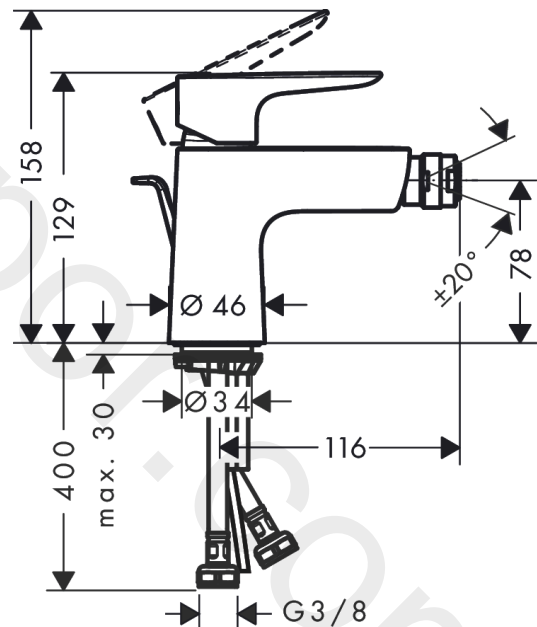

##### product features

- consists of: single lever bidet mixer, waste set
- projection: 116 mm
- spout height: 78 mm
- aerator with ball pivot
- spray type: normal spray
- maximum flow rate at 3 bar: 5 l/min
- ceramic cartridge
- temperature limitation adjustable
- suitable for continuous flow water heaters
- material waste set: metal
- connection type: G 3/8 connections
- connection dimension: DN15
- EU taxonomy: max. 6 l/min - Substantial Contribution (SC) possible

#### Scale drawing

**Talis E**

**Single lever bidet mixer with pop-up waste set**

Finish: **Brushed Black Chrome** Article Number: **71720340**

**Flowchart**

**Talis E**

**Single lever bidet mixer with pop-up waste set**

Finish: **Brushed Black Chrome** Article Number: **71720340**

**Exploded Drawing**

Year of production: >07/19

**Talis E****Single lever bidet mixer with pop-up waste set**Finish: **Brushed Black Chrome** Article Number: **71720340****Spare part list**

Year of production: &gt;07/19

Pos.	Description	Article Number	Price	PU
1	handle	92687340	£ 76,00	1
2	screw cover	95704000	£ 3,30	1
3	flange	92625340	£ 51,00	1
4	nut	92689000	£ 25,00	1
5	O-ring 25x1,5	98146000	£ 3,30	1
6	O-ring 27x1,5	92527000	£ 13,30	1
7	cartridge, assy	97685000	£ 64,00	1
8	seal	98865000	£ 35,00	1
9	adapter for cartridge	98866000	£ 35,00	1
10	O-ring 23x2	98398000	£ 3,30	1
11	ball joint	96050340	£ 64,50	1
12	aerator M24x1 (5 l/min)	13185340	£ 33,00	1
13	screw M8 x 68	97736000	£ 6,10	1
14	seal Ø 42	98722000	£ 6,10	1
15	fixing set	96016000	£ 35,00	1
16	connection hose 450 mm M8x0,75 G3/8	97206000	£ 35,00	1
17	O-ring 7x1,5	98422000	£ 3,30	1
18	pull rod	96657000	£ 13,30	1
a	pop up waste	94139340	£ 163,00	1