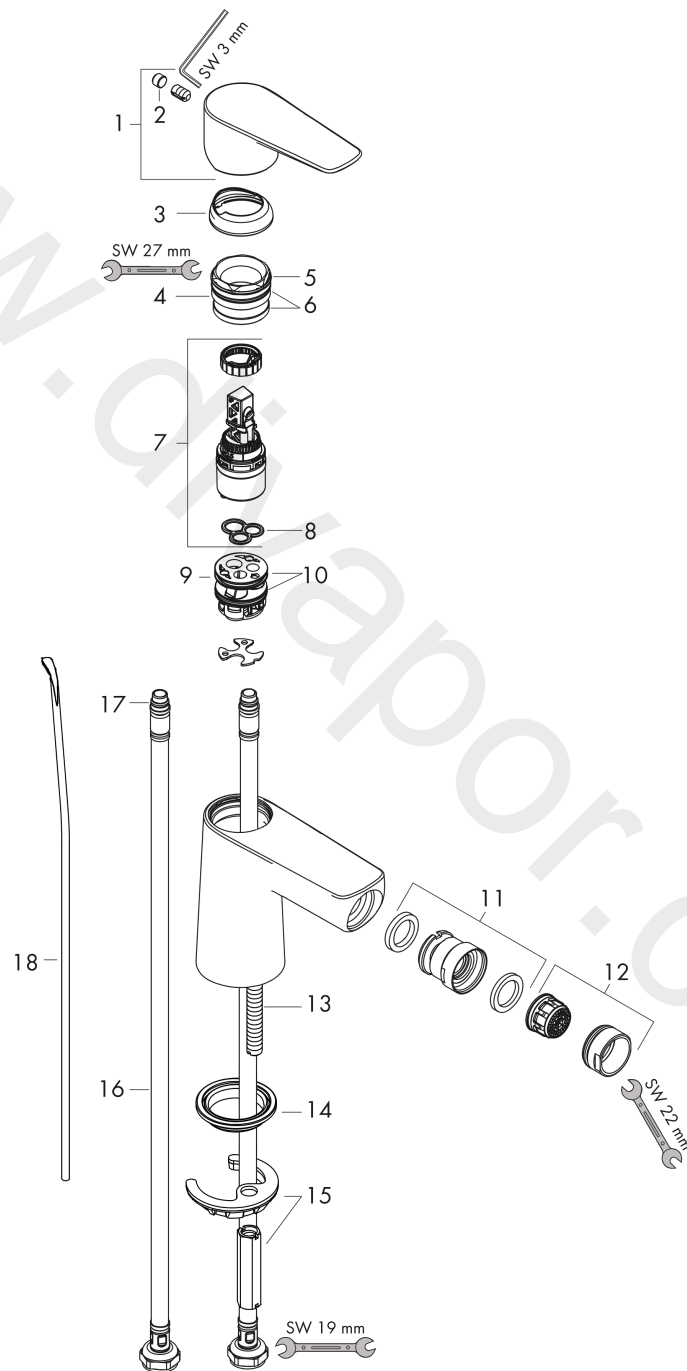

##### product features

- consists of: single lever bidet mixer, waste set
- projection: 116 mm
- spout height: 78 mm
- aerator with ball pivot
- spray type: normal spray
- maximum flow rate at 3 bar: 5 l/min
- ceramic cartridge
- temperature limitation adjustable
- suitable for continuous flow water heaters
- material waste set: metal
- connection type: G 3/8 connections
- connection dimension: DN15
- EU taxonomy: max. 6 l/min - Substantial Contribution (SC) possible

#### Scale drawing

**Talis E**

**Single lever bidet mixer with pop-up waste set**

Finish: **Brushed Black Chrome** Article Number: **71720340**

**Flowchart**

**Talis E**

**Single lever bidet mixer with pop-up waste set**

Finish: **Brushed Black Chrome** Article Number: **71720340**

**Exploded Drawing**

Year of production: >07/19

**Talis E****Single lever bidet mixer with pop-up waste set**Finish: **Brushed Black Chrome** Article Number: **71720340****Spare part list**

Year of production: &gt;07/19

Pos.	Description	Article Number	Price	PU
1	handle	92687340	£ 76,00	1
2	screw cover	95704000	£ 3,30	1
3	flange	92625340	£ 51,00	1
4	nut	92689000	£ 25,00	1
5	O-ring 25x1,5	98146000	£ 3,30	1
6	O-ring 27x1,5	92527000	£ 13,30	1
7	cartridge, assy	97685000	£ 64,00	1
8	seal	98865000	£ 35,00	1
9	adapter for cartridge	98866000	£ 35,00	1
10	O-ring 23x2	98398000	£ 3,30	1
11	ball joint	96050340	£ 64,50	1
12	aerator M24x1 (5 l/min)	13185340	£ 33,00	1
13	screw M8 x 68	97736000	£ 6,10	1
14	seal Ø 42	98722000	£ 6,10	1
15	fixing set	96016000	£ 35,00	1
16	connection hose 450 mm M8x0,75 G3/8	97206000	£ 35,00	1
17	O-ring 7x1,5	98422000	£ 3,30	1
18	pull rod	96657000	£ 13,30	1
a	pop up waste	94139340	£ 163,00	1