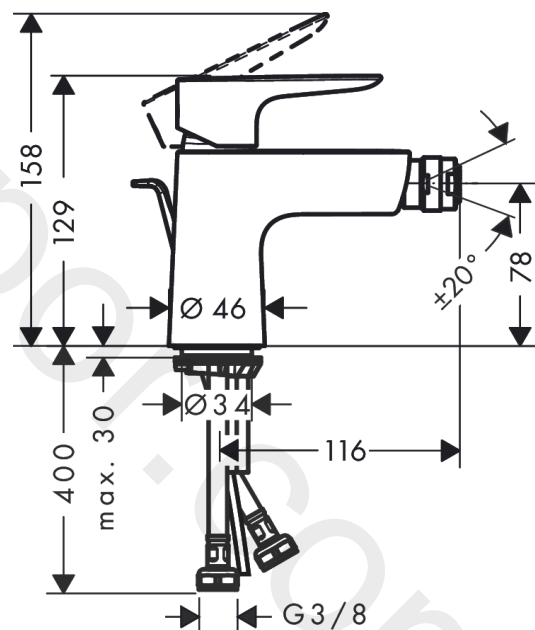

Talis E

Single lever bidet mixer with pop-up waste set

Finish: **Brushed Bronze** Article Number: **71720140**

Description

product features

- consists of: single lever bidet mixer, waste set
- projection: 116 mm
- spout height: 78 mm
- aerator with ball pivot
- spray type: normal spray
- maximum flow rate at 3 bar: 5 l/min
- ceramic cartridge
- temperature limitation adjustable
- suitable for continuous flow water heaters
- material waste set: metal
- connection type: G 3/8 connections
- connection dimension: DN15
- EU taxonomy: max. 6 l/min - Substantial Contribution (SC) possible

Article Details

Price excl. VAT

243,80 £

Technology

Design awards

Product image

Scale drawing

Talis E

Single lever bidet mixer with pop-up waste set

Finish: **Brushed Bronze** Article Number: **71720140**

Flowchart

www.divapor.com

Talis E

Single lever bidet mixer with pop-up waste set

Finish: **Brushed Bronze** Article Number: **71720140**

Exploded Drawing

Year of production: >07/19

Talis E**Single lever bidet mixer with pop-up waste set**Finish: **Brushed Bronze** Article Number: **71720140****Spare part list**

Year of production: >07/19

Pos.	Description	Article Number	Price	PU
1	handle	92687140	£ 76,00	1
2	screw cover	95704000	£ 3,30	1
3	flange	92625140	£ 51,00	1
4	nut	92689000	£ 25,00	1
5	O-ring 25x1,5	98146000	£ 3,30	1
6	O-ring 27x1,5	92527000	£ 13,30	1
7	cartridge, assy	97685000	£ 64,00	1
8	seal	98865000	£ 35,00	1
9	adapter for cartridge	98866000	£ 35,00	1
10	O-ring 23x2	98398000	£ 3,30	1
11	ball joint	96050140	£ 64,00	1
12	aerator M24x1 (5 l/min)	13185140	£ 33,48	1
13	screw M8 x 68	97736000	£ 6,10	1
14	seal Ø 42	98722000	£ 6,10	1
15	fixing set	96016000	£ 35,00	1
16	connection hose 450 mm M8x0,75 G3/8	97206000	£ 35,00	1
17	O-ring 7x1,5	98422000	£ 3,30	1
18	pull rod	96657140	£ 19,80	1
a	pop up waste	94139140	£ 163,00	1