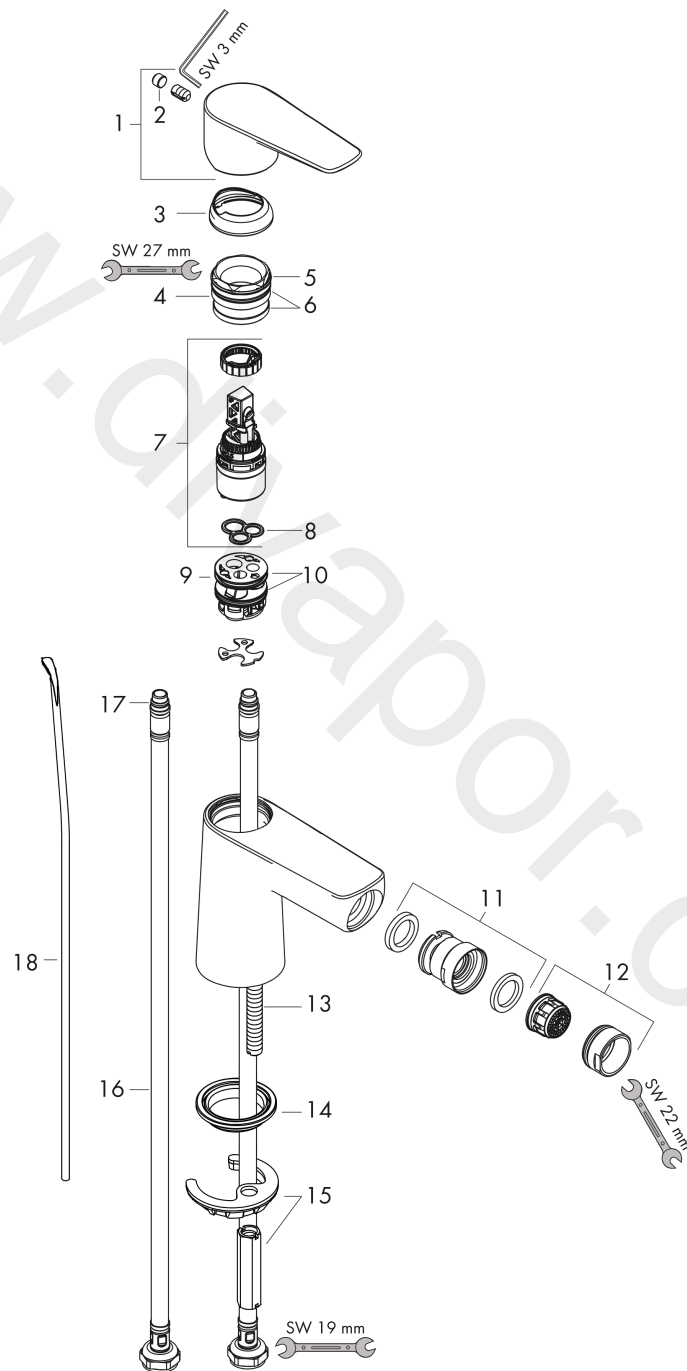

Talis E

Single lever bidet mixer with pop-up waste set

Finish: **Brushed Bronze** Article Number: **71720140**

Description

product features

- consists of: single lever bidet mixer, waste set
- projection: 116 mm
- spout height: 78 mm
- aerator with ball pivot
- spray type: normal spray
- maximum flow rate at 3 bar: 5 l/min
- ceramic cartridge
- temperature limitation adjustable
- suitable for continuous flow water heaters
- material waste set: metal
- connection type: G 3/8 connections
- connection dimension: DN15
- EU taxonomy: max. 6 l/min - Substantial Contribution (SC) possible

Single lever bidet mixer with pop-up waste set

Finish: **Brushed Bronze** Article Number: **71720140**

Flowchart

www.divapor.com

Talis E

Single lever bidet mixer with pop-up waste set

Finish: **Brushed Bronze** Article Number: **71720140**

Exploded Drawing

Year of production: >07/19

Talis E**Single lever bidet mixer with pop-up waste set**Finish: **Brushed Bronze** Article Number: **71720140****Spare part list**

Year of production: >07/19

Pos.	Description	Article Number	Price	PU
1	handle	92687140	£ 76,00	1
2	screw cover	95704000	£ 3,30	1
3	flange	92625140	£ 51,00	1
4	nut	92689000	£ 25,00	1
5	O-ring 25x1,5	98146000	£ 3,30	1
6	O-ring 27x1,5	92527000	£ 13,30	1
7	cartridge, assy	97685000	£ 64,00	1
8	seal	98865000	£ 35,00	1
9	adapter for cartridge	98866000	£ 35,00	1
10	O-ring 23x2	98398000	£ 3,30	1
11	ball joint	96050140	£ 64,00	1
12	aerator M24x1 (5 l/min)	13185140	£ 33,48	1
13	screw M8 x 68	97736000	£ 6,10	1
14	seal Ø 42	98722000	£ 6,10	1
15	fixing set	96016000	£ 35,00	1
16	connection hose 450 mm M8x0,75 G3/8	97206000	£ 35,00	1
17	O-ring 7x1,5	98422000	£ 3,30	1
18	pull rod	96657140	£ 19,80	1
a	pop up waste	94139140	£ 163,00	1