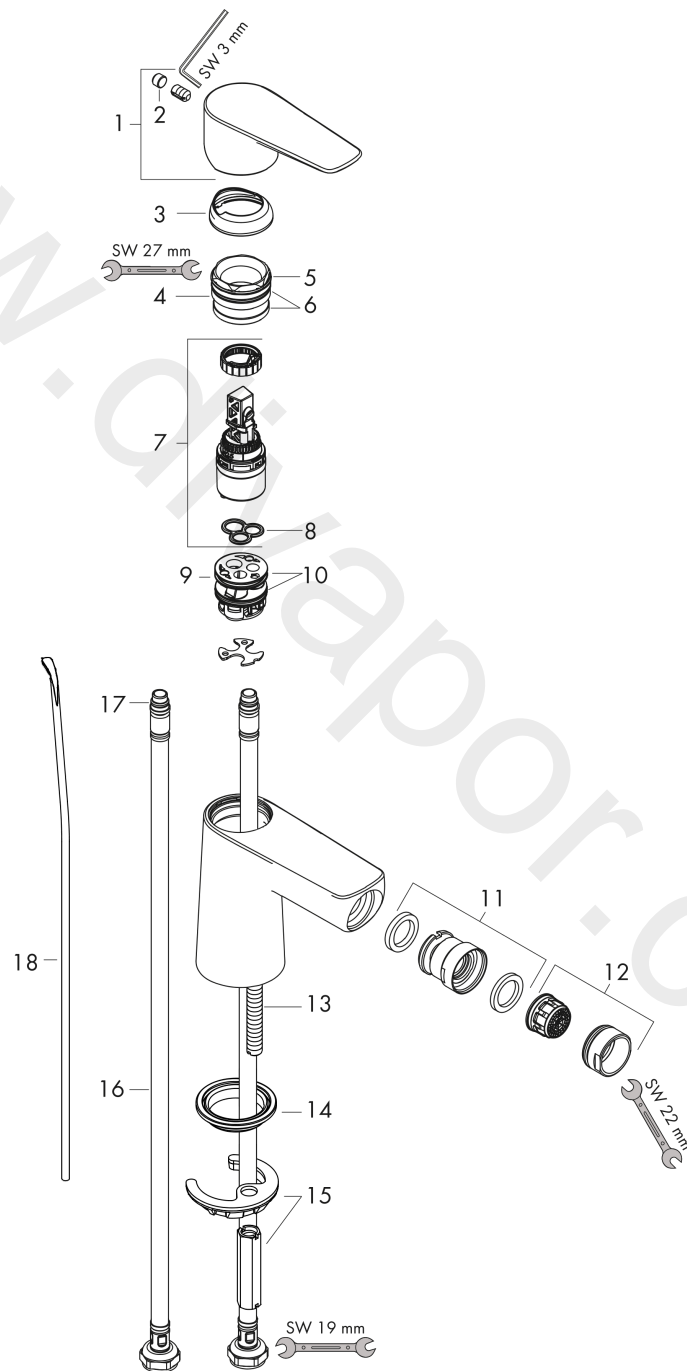

#### product features

- consists of: single lever bidet mixer, waste set
- projection: 116 mm
- spout height: 78 mm
- aerator with ball pivot
- spray type: normal spray
- maximum flow rate at 3 bar: 5 l/min
- ceramic cartridge
- temperature limitation adjustable
- suitable for continuous flow water heaters
- material waste set: metal
- connection type: G 3/8 connections
- connection dimension: DN15
- EU taxonomy: max. 6 l/min - Substantial Contribution (SC) possible

### Scale drawing

**Talis E**  
**Single lever bidet mixer with pop-up waste set**  
 Finish: **Chrome** Article Number: **71720000**

**Flowchart**

www.divapor.com

**Talis E**  
**Single lever bidet mixer with pop-up waste set**  
 Finish: **Chrome** Article Number: **71720000**

**Exploded Drawing**

Year of production: >05/17

**Talis E****Single lever bidet mixer with pop-up waste set**Finish: **Chrome** Article Number: **71720000****Spare part list**

Year of production: &gt;05/17

Pos.	Description	Article Number	Price	PU
1	handle	92687000	£ 51,00	1
2	screw cover	95704000	£ 3,30	1
3	flange	92625000	£ 35,00	1
4	nut	92689000	£ 25,00	1
5	O-ring 25x1,5	98146000	£ 3,30	1
6	O-ring 27x1,5	92527000	£ 13,30	1
7	cartridge, assy	97685000	£ 64,00	1
8	seal	98865000	£ 35,00	1
9	adapter for cartridge	98866000	£ 35,00	1
10	O-ring 23x2	98398000	£ 3,30	1
11	ball joint	96050000	£ 43,00	1
12	aerator M24x1 (5 l/min)	95379000	£ 43,00	1
13	screw M8 x 68	97736000	£ 6,10	1
14	seal Ø 42	98722000	£ 6,10	1
15	fixing set	96016000	£ 35,00	1
16	connection hose 450 mm M8x0,75 G3/8	97206000	£ 35,00	1
17	O-ring 6,6x1,6	93019000	£ 3,30	1
18	pull rod	96657000	£ 13,30	1
a	pop up waste	94139000	£ 96,00	1