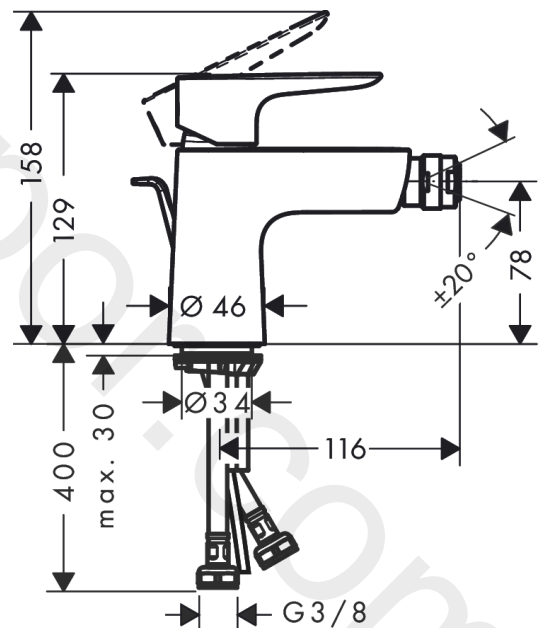

Scale drawing