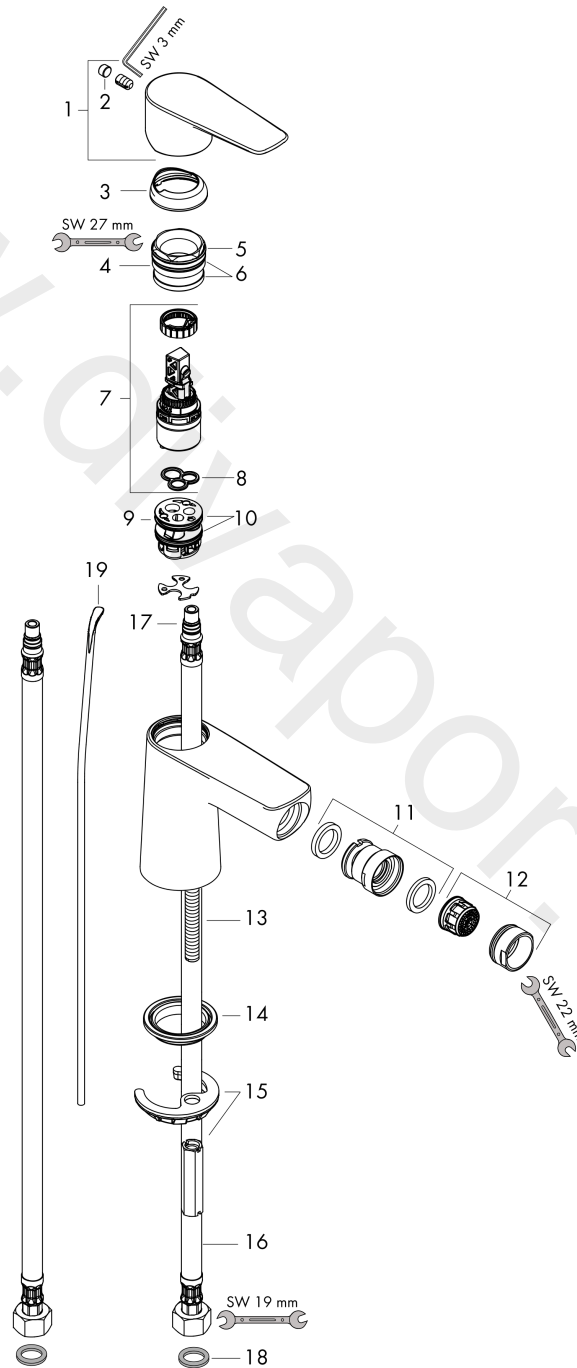

Talis E
Single lever bidet mixer with pop-up waste set
 Surfaces: Article Number: **71720000**

Exploded Drawing

Year of production: **10/15 - 04/17**

Talis E**Single lever bidet mixer with pop-up waste set**Surfaces: Article Number: **71720000****Spare part list**Year of production: **10/15 - 04/17**

| Pos. | Description | Article Number | Price | PU |
|------|-------------------------------------|----------------|---------|----|
| 1 | handle | 92687000 | £ 51,00 | 1 |
| 2 | screw cover | 95704000 | £ 3,30 | 1 |
| 3 | flange | 92625000 | £ 35,00 | 1 |
| 4 | nut | 92689000 | £ 25,00 | 1 |
| 5 | O-ring 25x1,5 | 98146000 | £ 3,30 | 1 |
| 6 | O-ring 27x1,5 | 92527000 | £ 13,30 | 1 |
| 7 | cartridge, assy | 97685000 | £ 64,00 | 1 |
| 8 | seal | 98865000 | £ 35,00 | 1 |
| 9 | adapter for cartridge | 98866000 | £ 35,00 | 1 |
| 10 | O-ring 23x2 | 98398000 | £ 3,30 | 1 |
| 11 | ball joint | 96050000 | £ 43,00 | 1 |
| 12 | aerator M24x1 (5 l/min) | 13185000 | £ 22,30 | 1 |
| 13 | screw M8 x 68 | 97736000 | £ 6,10 | 1 |
| 14 | seal Ø 42 | 98722000 | £ 6,10 | 1 |
| 15 | fixing set | 96016000 | £ 35,00 | 1 |
| 16 | connection hose 450 mm M8x0,75 G3/8 | 97206000 | £ 35,00 | 1 |
| 17 | O-ring 7x1,5 | 98422000 | £ 3,30 | 1 |
| 18 | sealing set | 95581000 | £ 6,10 | 1 |
| 19 | pull rod | 96657000 | £ 13,30 | 1 |
| a | pop up waste | 94139000 | £ 96,00 | 1 |