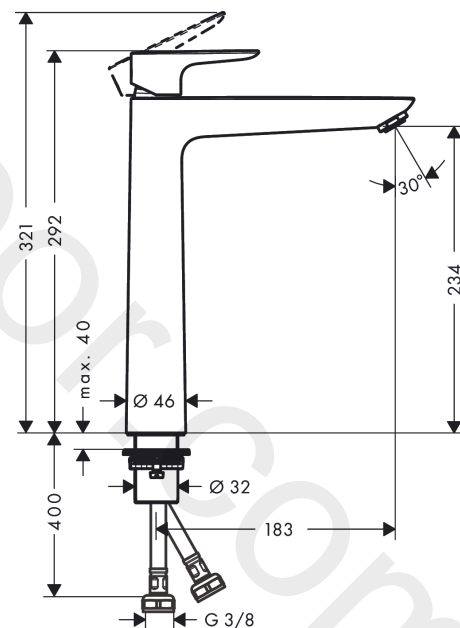

Scale drawing