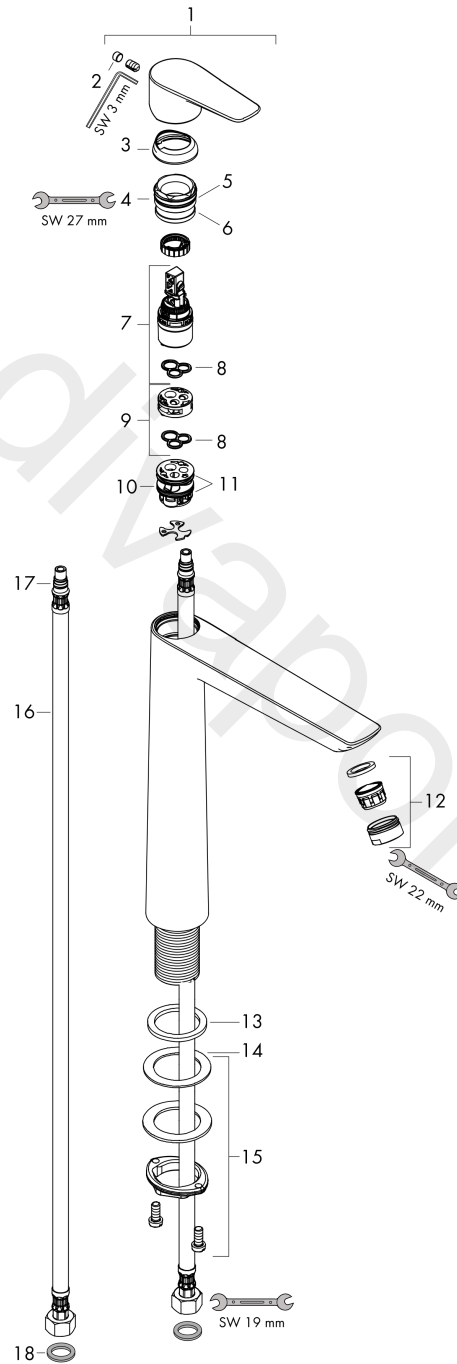

##### product features

- ComfortZone 240
- projection: 183 mm
- spout height: 234 mm
- handle variant: lever handle
- spray type: normal spray
- maximum flow rate at 3 bar: 5 l/min
- ceramic cartridge
- temperature limitation adjustable
- suitable for continuous flow water heaters
- connection type: G 3/8 connections
- connection dimension: DN15
- EU taxonomy: max. 6 l/min - Substantial Contribution (SC) possible
- WRAS 2201041
- WRAS 2201041 - Approval letter

#### Scale drawing

**Talis E**  
**Single lever basin mixer 240 without waste set**  
 Finish: **Polished Gold Optic** Article Number: **71717990**

**Flowchart**

www.divapor.com

**Talis E**  
**Single lever basin mixer 240 without waste set**  
 Finish: **Polished Gold Optic** Article Number: **71717990**

**Exploded Drawing**

Year of production: >06/20

**Talis E****Single lever basin mixer 240 without waste set**Finish: **Polished Gold Optic** Article Number: **71717990****Spare part list**

Year of production: &gt;06/20

Pos.	Description	Article Number	Price	PU
1	handle	92687990	£ 76,00	1
2	screw cover	95704000	£ 3,30	1
3	flange	92625990	£ 51,00	1
4	nut	92689000	£ 25,00	1
5	O-ring 25x1,5	98146000	£ 3,30	1
6	O-ring 27x1,5	92527000	£ 13,30	1
7	cartridge, assy	97685000	£ 64,00	1
8	seal	98865000	£ 35,00	1
9	adapter for cartridge	92628000	£ 20,50	1
10	adapter for cartridge	98866000	£ 35,00	1
11	O-ring 23x2	98398000	£ 3,30	1
12	aerator M24x1 (5 l/min)	13185990	£ 51,00	1
13	flat seal	98749000	£ 6,10	1
14	lever collar	97548000	£ 3,30	1
15	fixing set (Ø 32)	13961000	£ 25,00	1
16	connection hose 600 mm M8x0,75 G3/8	96556000	£ 25,00	1
17	O-ring 7x1,5	98422000	£ 3,30	1
18	sealing set	95581000	£ 6,10	1
a	fixation extension 35 mm	13898000	£ 79,00	1