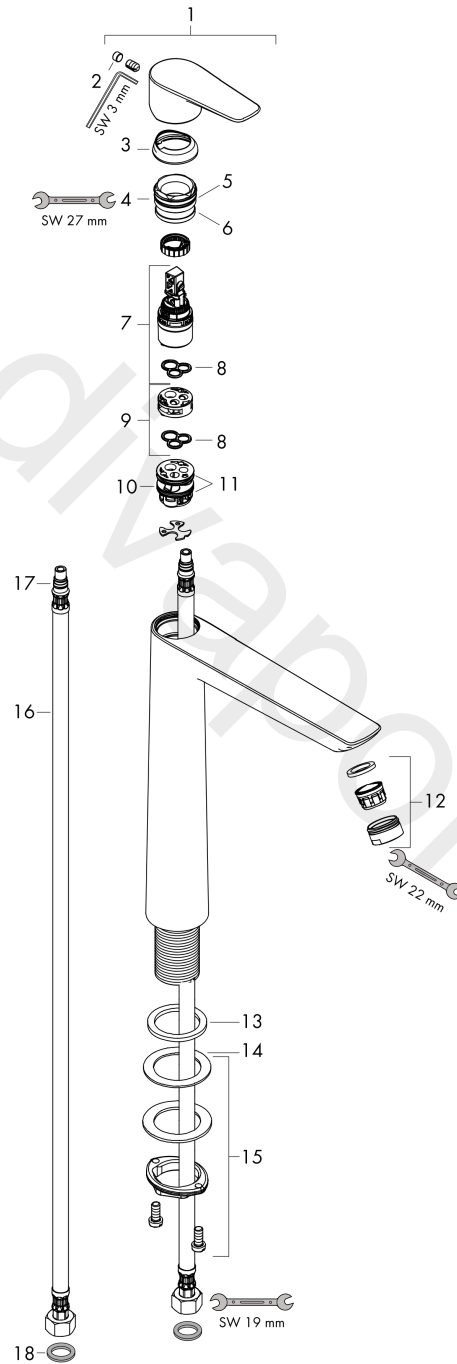

#### product features

- ComfortZone 240
- projection: 183 mm
- spout height: 234 mm
- handle variant: lever handle
- spray type: normal spray
- maximum flow rate at 3 bar: 5 l/min
- ceramic cartridge
- temperature limitation adjustable
- suitable for continuous flow water heaters
- connection type: G 3/8 connections
- connection dimension: DN15
- EU taxonomy: max. 6 l/min - Substantial Contribution (SC) possible
- WRAS 2201041
- WRAS 2201041 - Approval letter

### Scale drawing

**Talis E**  
**Single lever basin mixer 240 without waste set**  
 Finish: **Matt White** Article Number: **71717700**

**Flowchart**

**Talis E**  
**Single lever basin mixer 240 without waste set**  
 Finish: **Matt White** Article Number: **71717700**

**Exploded Drawing**

Year of production: >06/20

**Talis E**  
**Single lever basin mixer 240 without waste set**  
 Finish: **Matt White** Article Number: **71717700**

## Spare part list

Year of production: >06/20

Pos.	Description	Article Number	Price	PU
1	handle	92687700	£ 76,00	1
2	screw cover	95704000	£ 3,30	1
3	flange	92625700	£ 51,00	1
4	nut	92689000	£ 25,00	1
5	O-ring 25x1,5	98146000	£ 3,30	1
6	O-ring 27x1,5	92527000	£ 13,30	1
7	cartridge, assy	97685000	£ 64,00	1
8	seal	98865000	£ 35,00	1
9	adapter for cartridge	92628000	£ 20,50	1
10	adapter for cartridge	98866000	£ 35,00	1
11	O-ring 23x2	98398000	£ 3,30	1
12	aerator M24x1 (5 l/min)	13185700	£ 33,00	1
13	flat seal	98749000	£ 6,10	1
14	lever collar	97548000	£ 3,30	1
15	fixing set (Ø 32)	13961000	£ 25,00	1
16	connection hose 600 mm M8x0,75 G3/8	96556000	£ 25,00	1
17	O-ring 7x1,5	98422000	£ 3,30	1
18	sealing set	95581000	£ 6,10	1
a	fixation extension 35 mm	13898000	£ 79,00	1