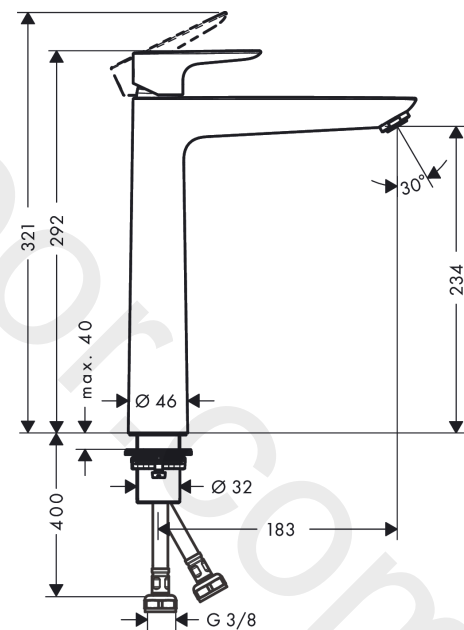

#### product features

- ComfortZone 240
- projection: 183 mm
- spout height: 234 mm
- handle variant: lever handle
- spray type: normal spray
- maximum flow rate at 3 bar: 5 l/min
- ceramic cartridge
- temperature limitation adjustable
- suitable for continuous flow water heaters
- connection type: G 3/8 connections
- connection dimension: DN15
- EU taxonomy: max. 6 l/min - Substantial Contribution (SC) possible
- WRAS 2201041
- WRAS 2201041 - Approval letter

### Scale drawing

**Talis E**  
**Single lever basin mixer 240 without waste set**  
 Finish: **Matt White** Article Number: **71717700**

**Flowchart**

**Talis E**  
**Single lever basin mixer 240 without waste set**  
 Finish: **Matt White** Article Number: **71717700**

**Exploded Drawing**

Year of production: >06/20

**Talis E**  
**Single lever basin mixer 240 without waste set**  
 Finish: **Matt White** Article Number: **71717700**