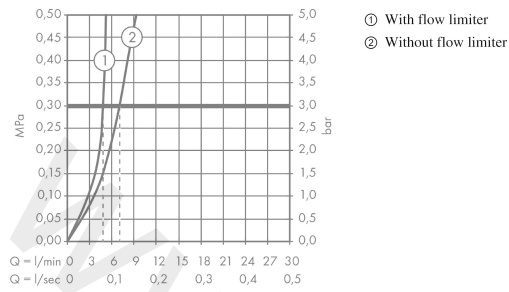

Talis E
Single lever basin mixer 240 without waste set
Finish: **Brushed Bronze** Article Number: **71717140**

Flowchart