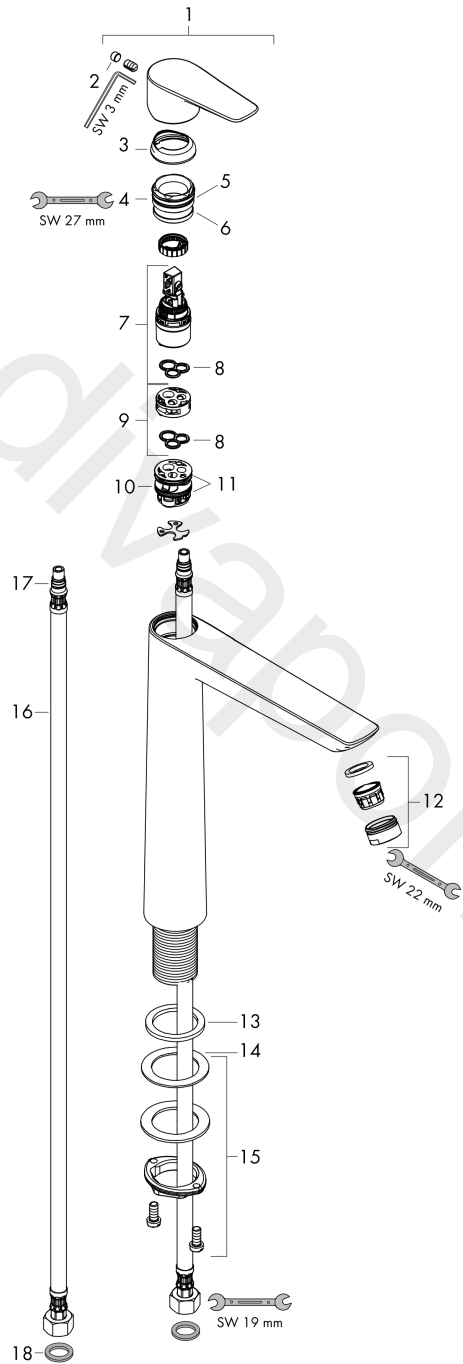

Talis E

Single lever basin mixer 240 without waste set

Finish: **Brushed Bronze** Article Number: **71717140**

Description

product features

- ComfortZone 240
- projection: 183 mm
- spout height: 234 mm
- handle variant: lever handle
- spray type: normal spray
- maximum flow rate at 3 bar: 5 l/min
- ceramic cartridge
- temperature limitation adjustable
- suitable for continuous flow water heaters
- connection type: G 3/8 connections
- connection dimension: DN15
- EU taxonomy: max. 6 l/min - Substantial Contribution (SC) possible
- WRAS 2201041
- WRAS 2201041 - Approval letter

Article Details

Price excl. VAT

406,20 £

Technology

Design awards

Product image

Scale drawing

Talis E
Single lever basin mixer 240 without waste set
 Finish: **Brushed Bronze** Article Number: **71717140**

Flowchart

Talis E
Single lever basin mixer 240 without waste set
 Finish: **Brushed Bronze** Article Number: **71717140**

Exploded Drawing

Year of production: >06/20

Talis E**Single lever basin mixer 240 without waste set**Finish: **Brushed Bronze** Article Number: **71717140****Spare part list**

Year of production: >06/20

Pos.	Description	Article Number	Price	PU
1	handle	92687140	£ 76,00	1
2	screw cover	95704000	£ 3,30	1
3	flange	92625140	£ 51,00	1
4	nut	92689000	£ 25,00	1
5	O-ring 25x1,5	98146000	£ 3,30	1
6	O-ring 27x1,5	92527000	£ 13,30	1
7	cartridge, assy	97685000	£ 64,00	1
8	seal	98865000	£ 35,00	1
9	adapter for cartridge	92628000	£ 20,50	1
10	adapter for cartridge	98866000	£ 35,00	1
11	O-ring 23x2	98398000	£ 3,30	1
12	aerator M24x1 (5 l/min)	13185140	£ 33,48	1
13	flat seal	98749000	£ 6,10	1
14	lever collar	97548000	£ 3,30	1
15	fixing set (Ø 32)	13961000	£ 25,00	1
16	connection hose 600 mm M8x0,75 G3/8	96556000	£ 25,00	1
17	O-ring 7x1,5	98422000	£ 3,30	1
18	sealing set	95581000	£ 6,10	1
a	fixation extension 35 mm	13898000	£ 79,00	1