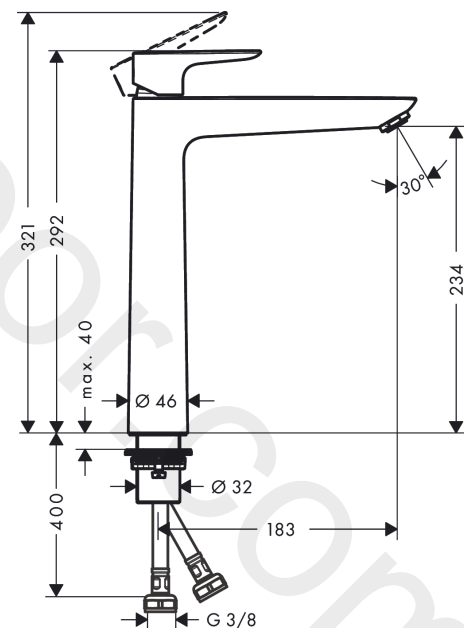

Talis E

Single lever basin mixer 240 without waste set

Finish: **Brushed Bronze** Article Number: **71717140**

Description

product features

- ComfortZone 240
- projection: 183 mm
- spout height: 234 mm
- handle variant: lever handle
- spray type: normal spray
- maximum flow rate at 3 bar: 5 l/min
- ceramic cartridge
- temperature limitation adjustable
- suitable for continuous flow water heaters
- connection type: G 3/8 connections
- connection dimension: DN15
- EU taxonomy: max. 6 l/min - Substantial Contribution (SC) possible
- WRAS 2201041
- WRAS 2201041 - Approval letter

Article Details

Price excl. VAT

406,20 £

Technology

Design awards

Product image

Scale drawing

Talis E
Single lever basin mixer 240 without waste set
 Finish: **Brushed Bronze** Article Number: **71717140**

Flowchart

Talis E
Single lever basin mixer 240 without waste set
 Finish: **Brushed Bronze** Article Number: **71717140**

Exploded Drawing

Year of production: >06/20

Talis E**Single lever basin mixer 240 without waste set**Finish: **Brushed Bronze** Article Number: **71717140****Spare part list**

Year of production: >06/20

Pos.	Description	Article Number	Price	PU
1	handle	92687140	£ 76,00	1
2	screw cover	95704000	£ 3,30	1
3	flange	92625140	£ 51,00	1
4	nut	92689000	£ 25,00	1
5	O-ring 25x1,5	98146000	£ 3,30	1
6	O-ring 27x1,5	92527000	£ 13,30	1
7	cartridge, assy	97685000	£ 64,00	1
8	seal	98865000	£ 35,00	1
9	adapter for cartridge	92628000	£ 20,50	1
10	adapter for cartridge	98866000	£ 35,00	1
11	O-ring 23x2	98398000	£ 3,30	1
12	aerator M24x1 (5 l/min)	13185140	£ 33,48	1
13	flat seal	98749000	£ 6,10	1
14	lever collar	97548000	£ 3,30	1
15	fixing set (Ø 32)	13961000	£ 25,00	1
16	connection hose 600 mm M8x0,75 G3/8	96556000	£ 25,00	1
17	O-ring 7x1,5	98422000	£ 3,30	1
18	sealing set	95581000	£ 6,10	1
a	fixation extension 35 mm	13898000	£ 79,00	1