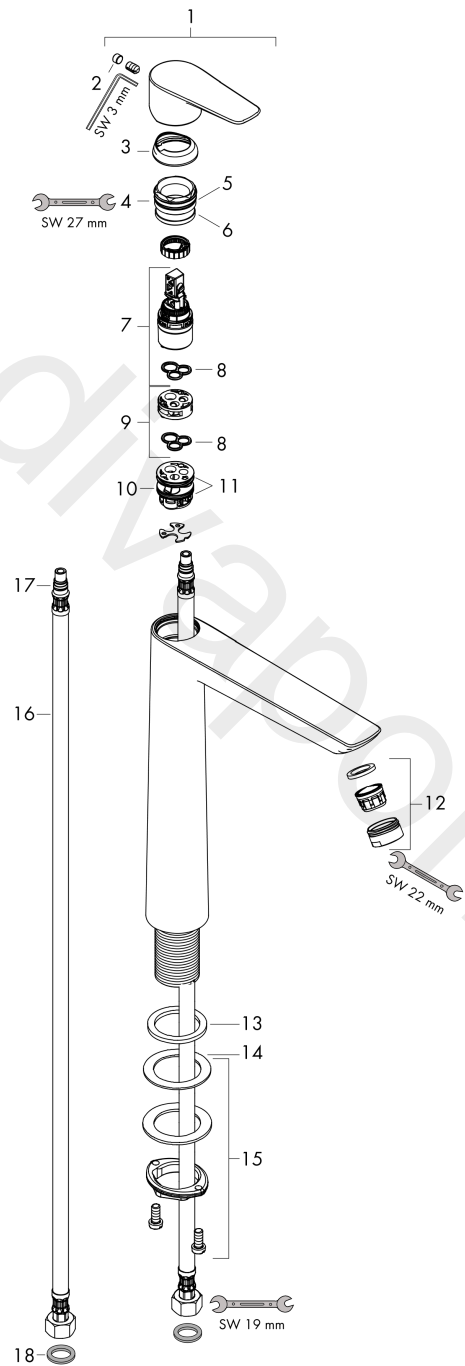

### product features

- ComfortZone 240
- projection: 183 mm
- spout height: 234 mm
- handle variant: lever handle
- spray type: normal spray
- maximum flow rate at 3 bar: 5 l/min
- ceramic cartridge
- temperature limitation adjustable
- suitable for continuous flow water heaters
- connection type: G 3/8 connections
- connection dimension: DN15
- EU taxonomy: max. 6 l/min - Substantial Contribution (SC) possible
- WRAS 2201041
- WRAS 2201041 - Approval letter

## Scale drawing

**Talis E**  
**Single lever basin mixer 240 without waste set**  
 Finish: **Chrome** Article Number: **71717000**

**Flowchart**

www.divapor.com

Talis E  
 Single lever basin mixer 240 without waste set  
 Finish: **Chrome** Article Number: **71717000**

Exploded Drawing

Year of production: >10/15

**Talis E**  
**Single lever basin mixer 240 without waste set**  
 Finish: **Chrome** Article Number: **71717000**

### Spare part list

Year of production: >10/15

Pos.	Description	Article Number	Price	PU
1	handle	92687000	£ 51,00	1
2	screw cover	95704000	£ 3,30	1
3	flange	92625000	£ 35,00	1
4	nut	92689000	£ 25,00	1
5	O-ring 25x1,5	98146000	£ 3,30	1
6	O-ring 27x1,5	92527000	£ 13,30	1
7	cartridge, assy	97685000	£ 64,00	1
8	seal	98865000	£ 35,00	1
9	adapter for cartridge	92628000	£ 20,50	1
10	adapter for cartridge	98866000	£ 35,00	1
11	O-ring 23x2	98398000	£ 3,30	1
12	aerator M24x1 (5 l/min)	13185000	£ 22,30	1
13	flat seal	98749000	£ 6,10	1
14	lever collar	97548000	£ 3,30	1
15	fixing set (Ø 32)	13961000	£ 25,00	1
16	connection hose 600 mm M8x0,75 G3/8	96556000	£ 25,00	1
17	O-ring 7x1,5	98422000	£ 3,30	1
18	sealing set	95581000	£ 6,10	1
a	fixation extension 35 mm	13898000	£ 79,00	1