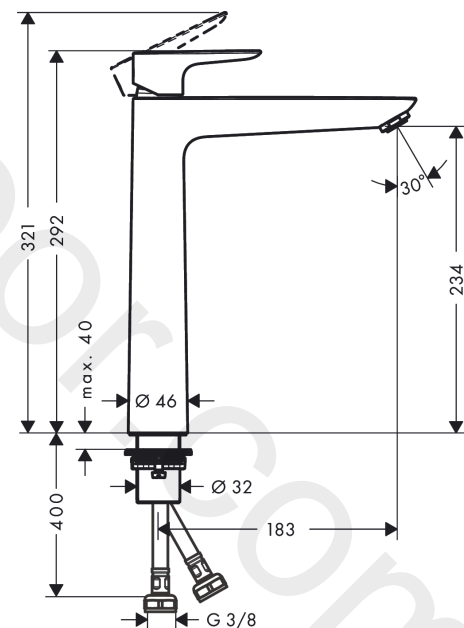

Scale drawing